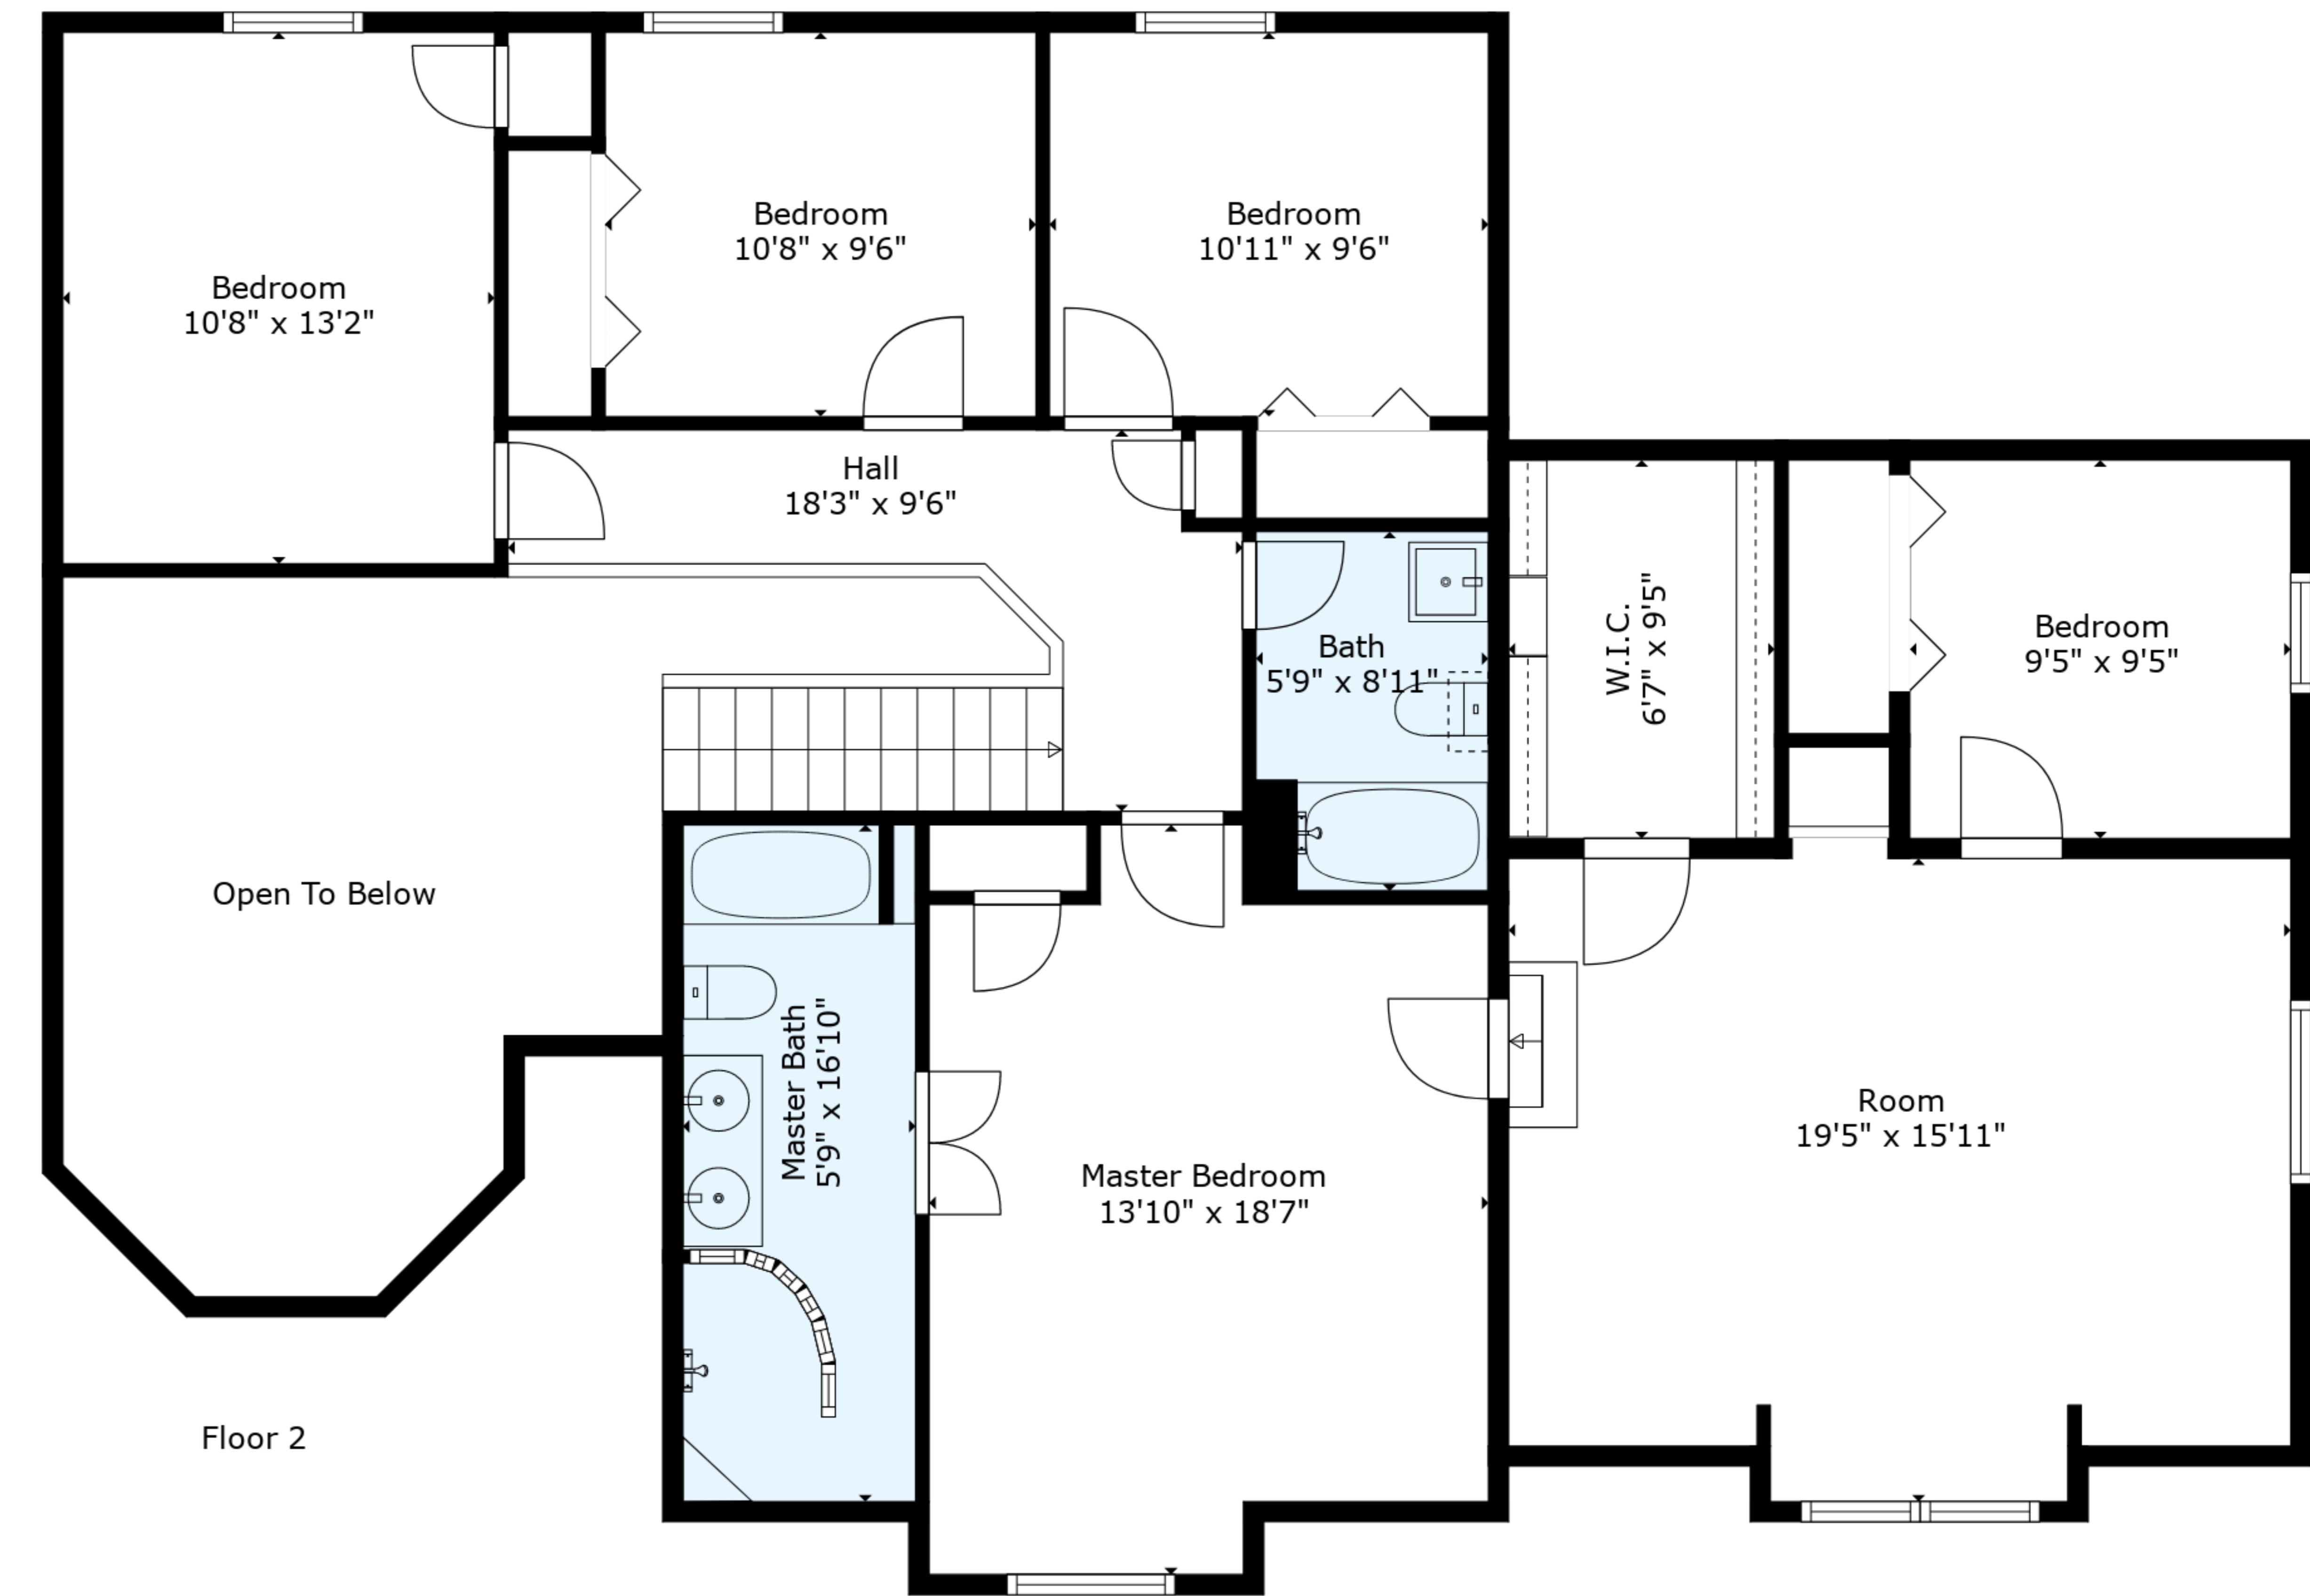

TOTAL: 2746 sq. ft
 FLOOR 1: 1357 sq. ft, FLOOR 2: 1389 sq. ft
 EXCLUDED AREAS: GARAGE: 403 sq. ft, STORAGE: 89 sq. ft, SCREENED PORCH: 128 sq. ft,
 DECK: 17 sq. ft, FIREPLACE: 12 sq. ft, LOW CEILING: 46 sq. ft,
 OPEN TO BELOW: 251 sq. ft