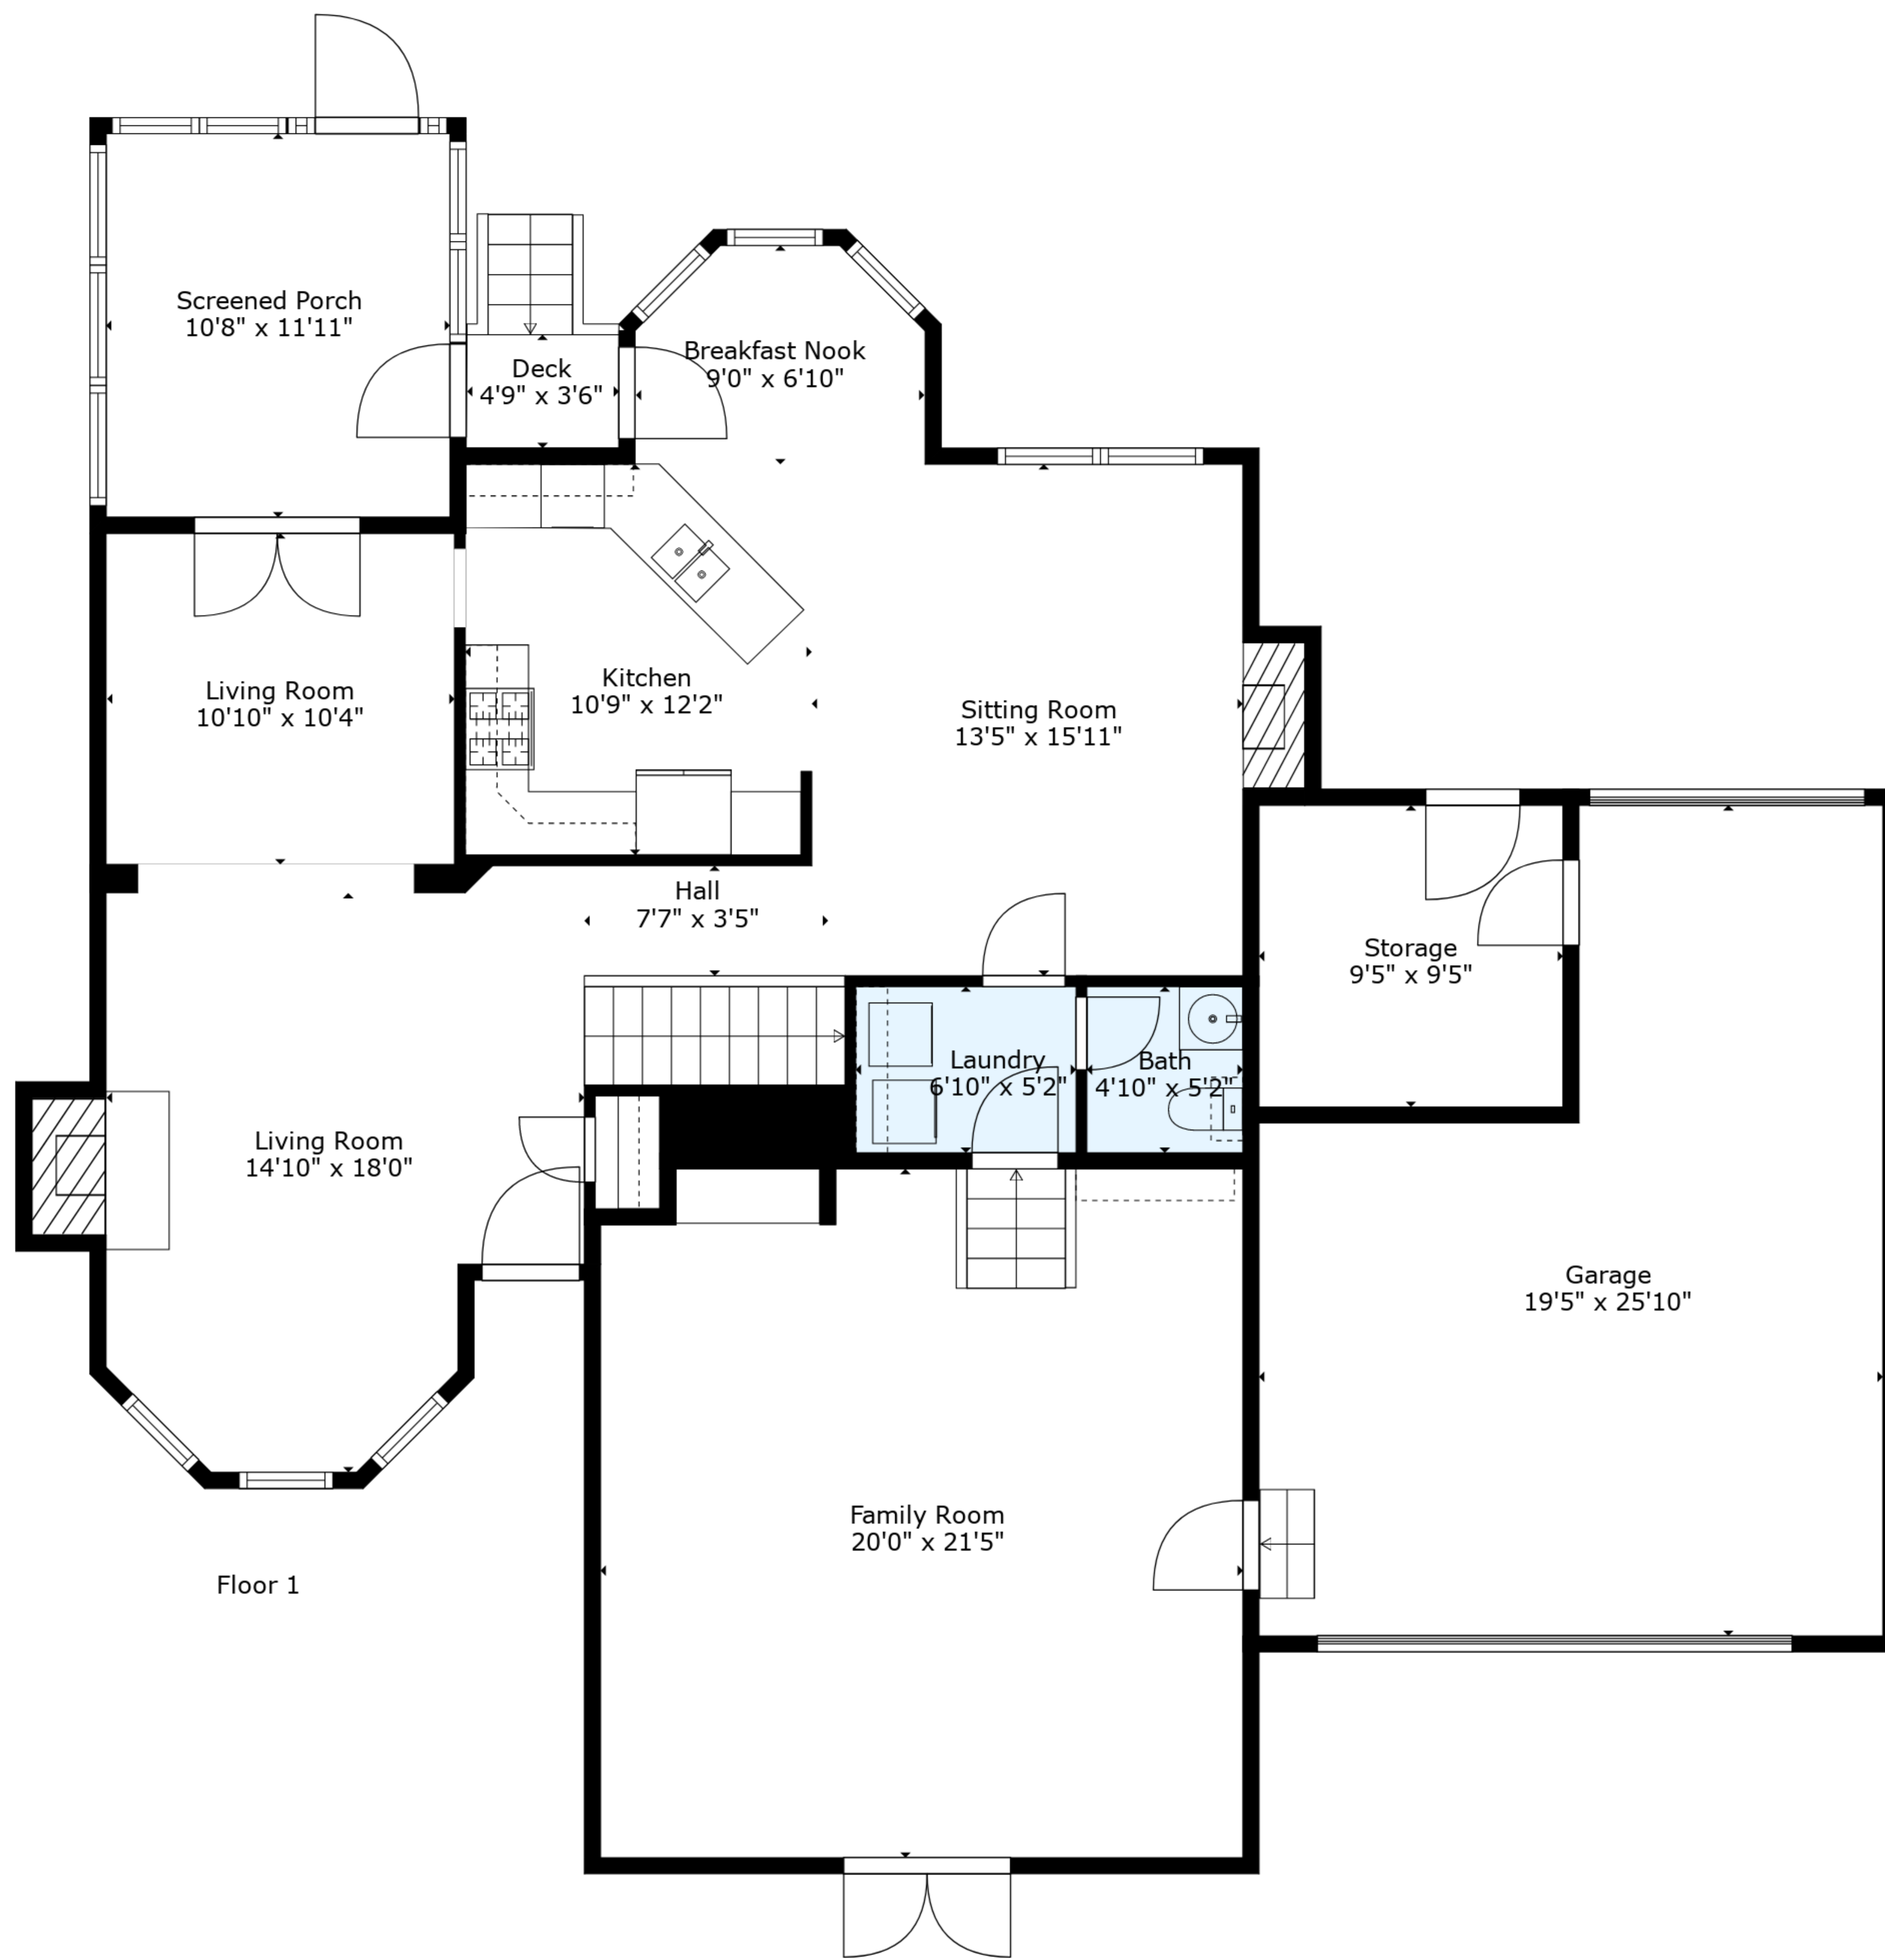

TOTAL: 2746 sq. ft
 FLOOR 1: 1357 sq. ft, FLOOR 2: 1389 sq. ft
 EXCLUDED AREAS: GARAGE: 403 sq. ft, STORAGE: 89 sq. ft, SCREENED PORCH: 128 sq. ft,
 DECK: 17 sq. ft, FIREPLACE: 12 sq. ft, LOW CEILING: 46 sq. ft,
 OPEN TO BELOW: 251 sq. ft