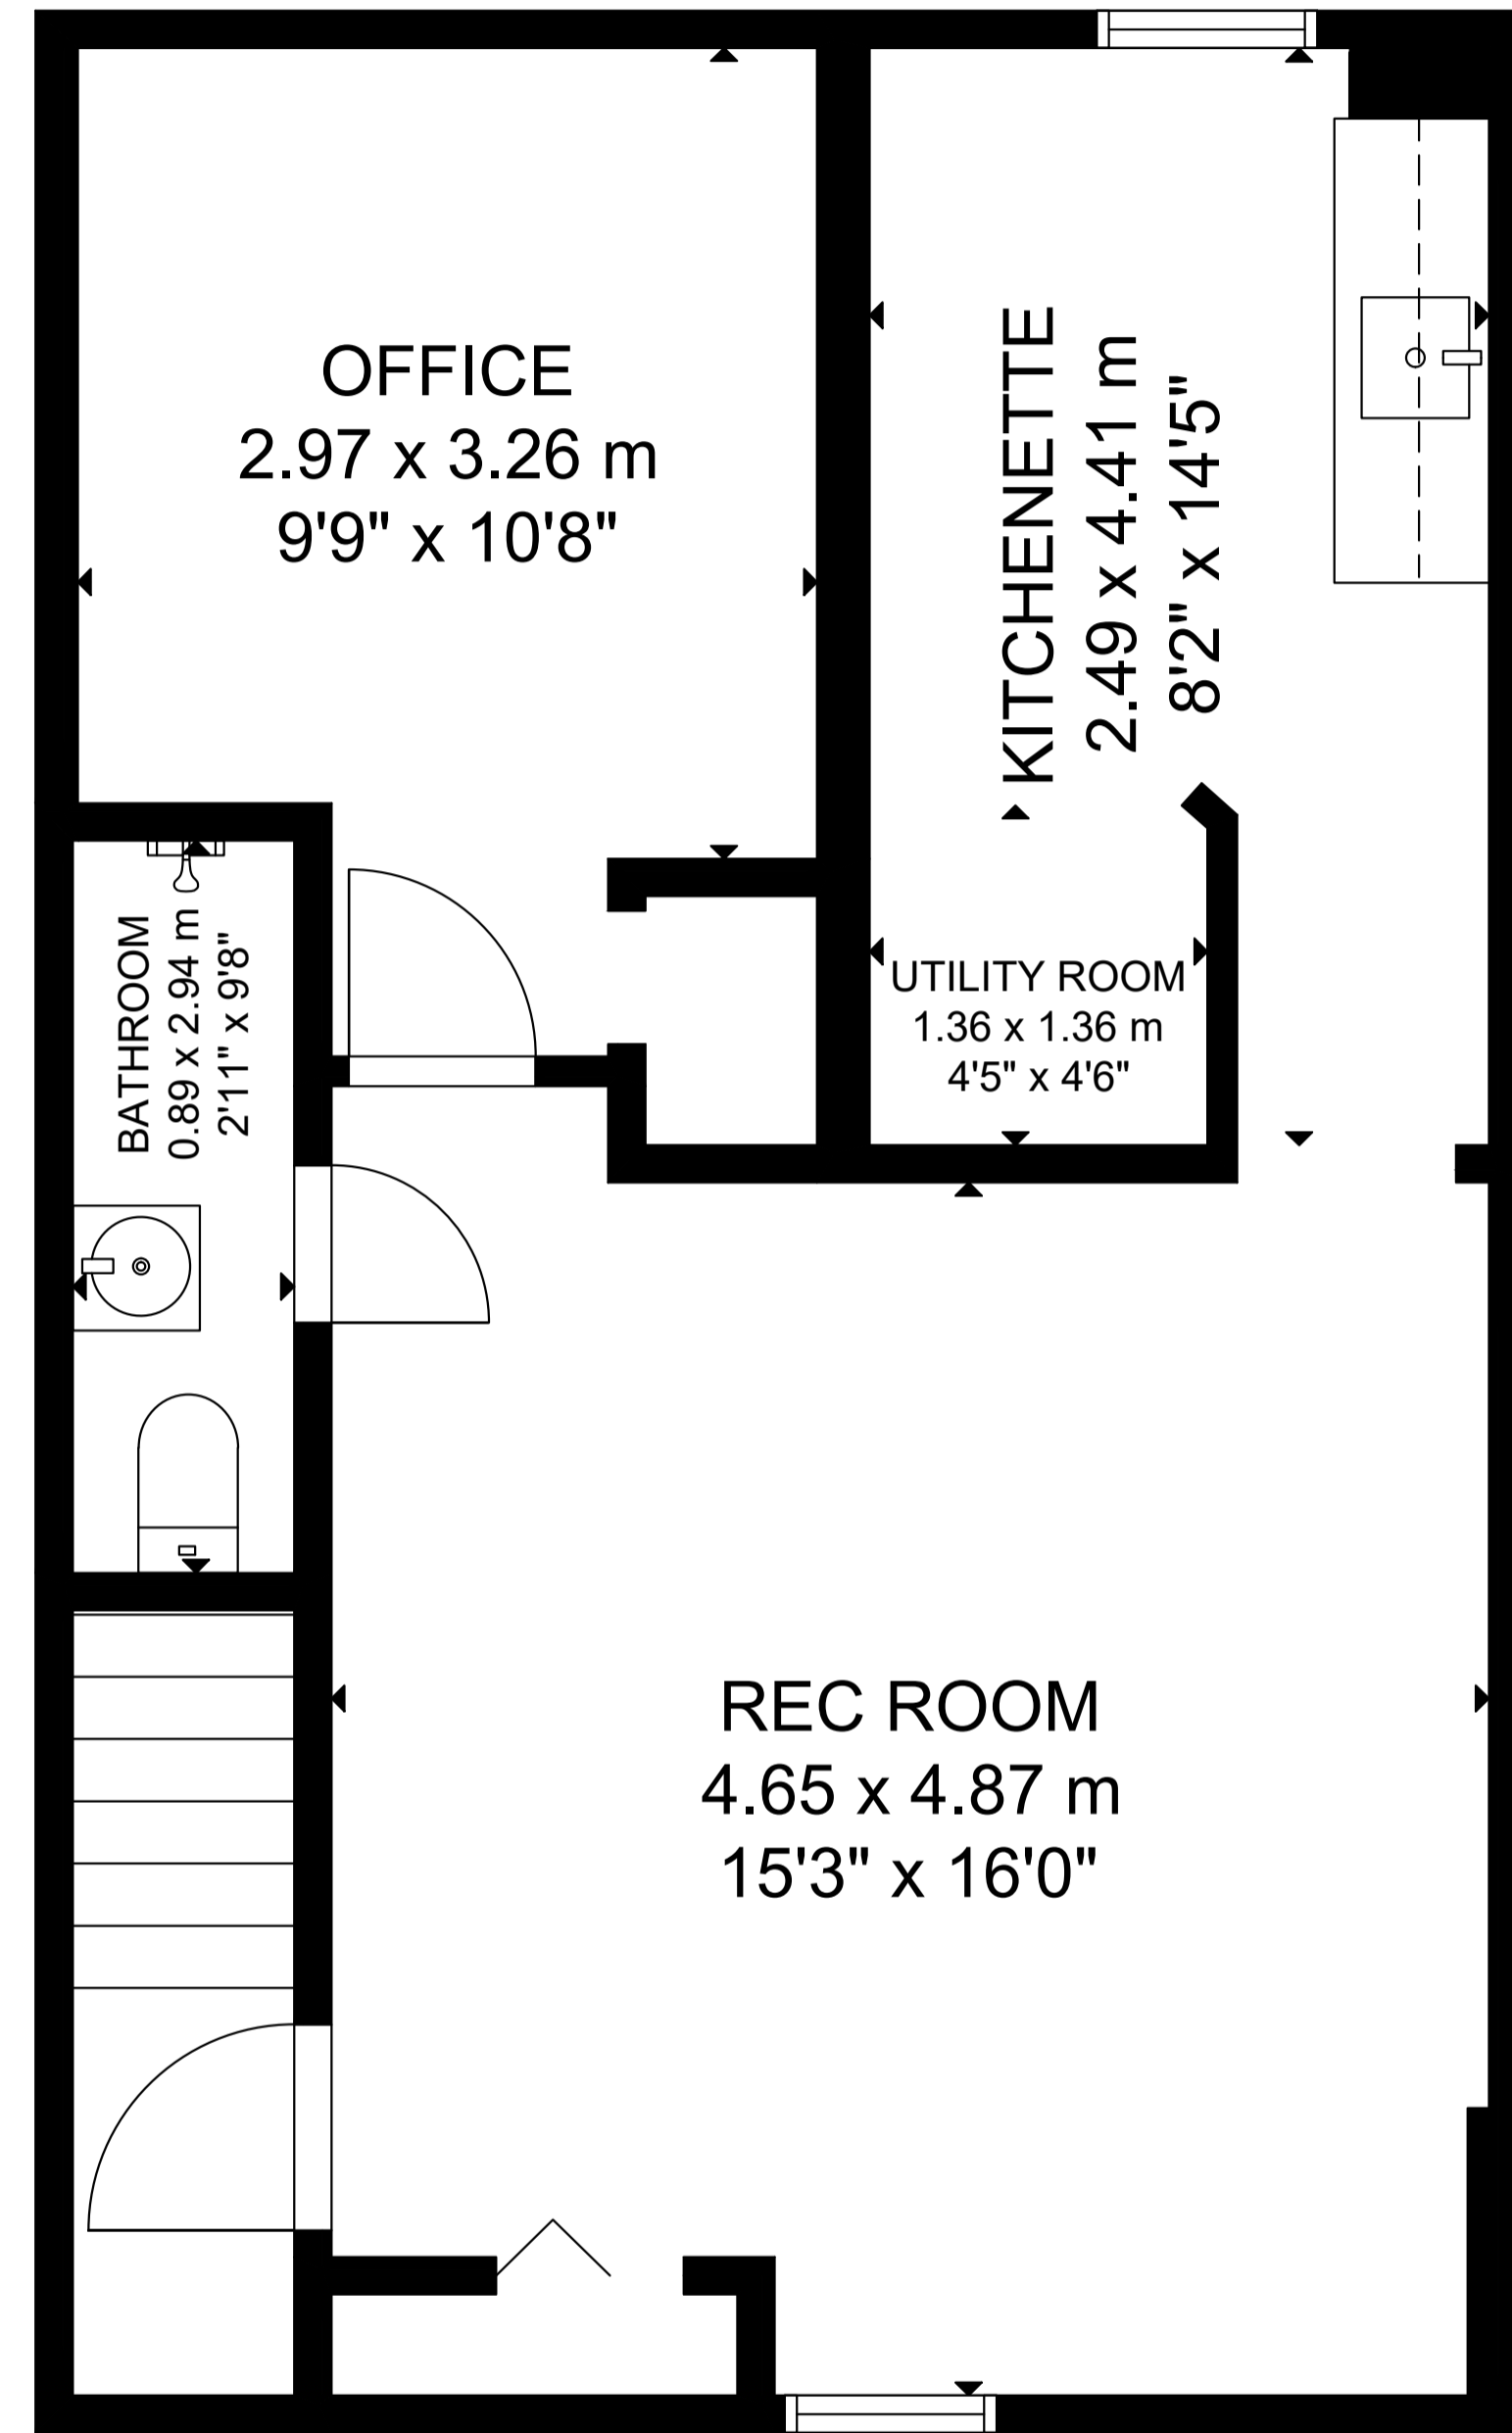

# 1786 Listowell Crescent

LOWER LEVEL

MAIN FLOOR

SECOND FLOOR

GROSS INTERNAL AREA  
 MAIN FLOOR: 69 m<sup>2</sup>/741 sq ft, SECOND FLOOR: 72 m<sup>2</sup>/772 sq ft  
 LOWER LEVEL: 54 m<sup>2</sup>/577 sq ft  
 EXCLUDED AREA: GARAGE: 21 m<sup>2</sup>/221 sq ft, TERRACE: 9 m<sup>2</sup>/94 sq ft  
 TOTAL: 195 m<sup>2</sup>/2,090 sq ft  
 SIZE AND DIMENSIONS ARE APPROXIMATE, ACTUAL MAY VARY.