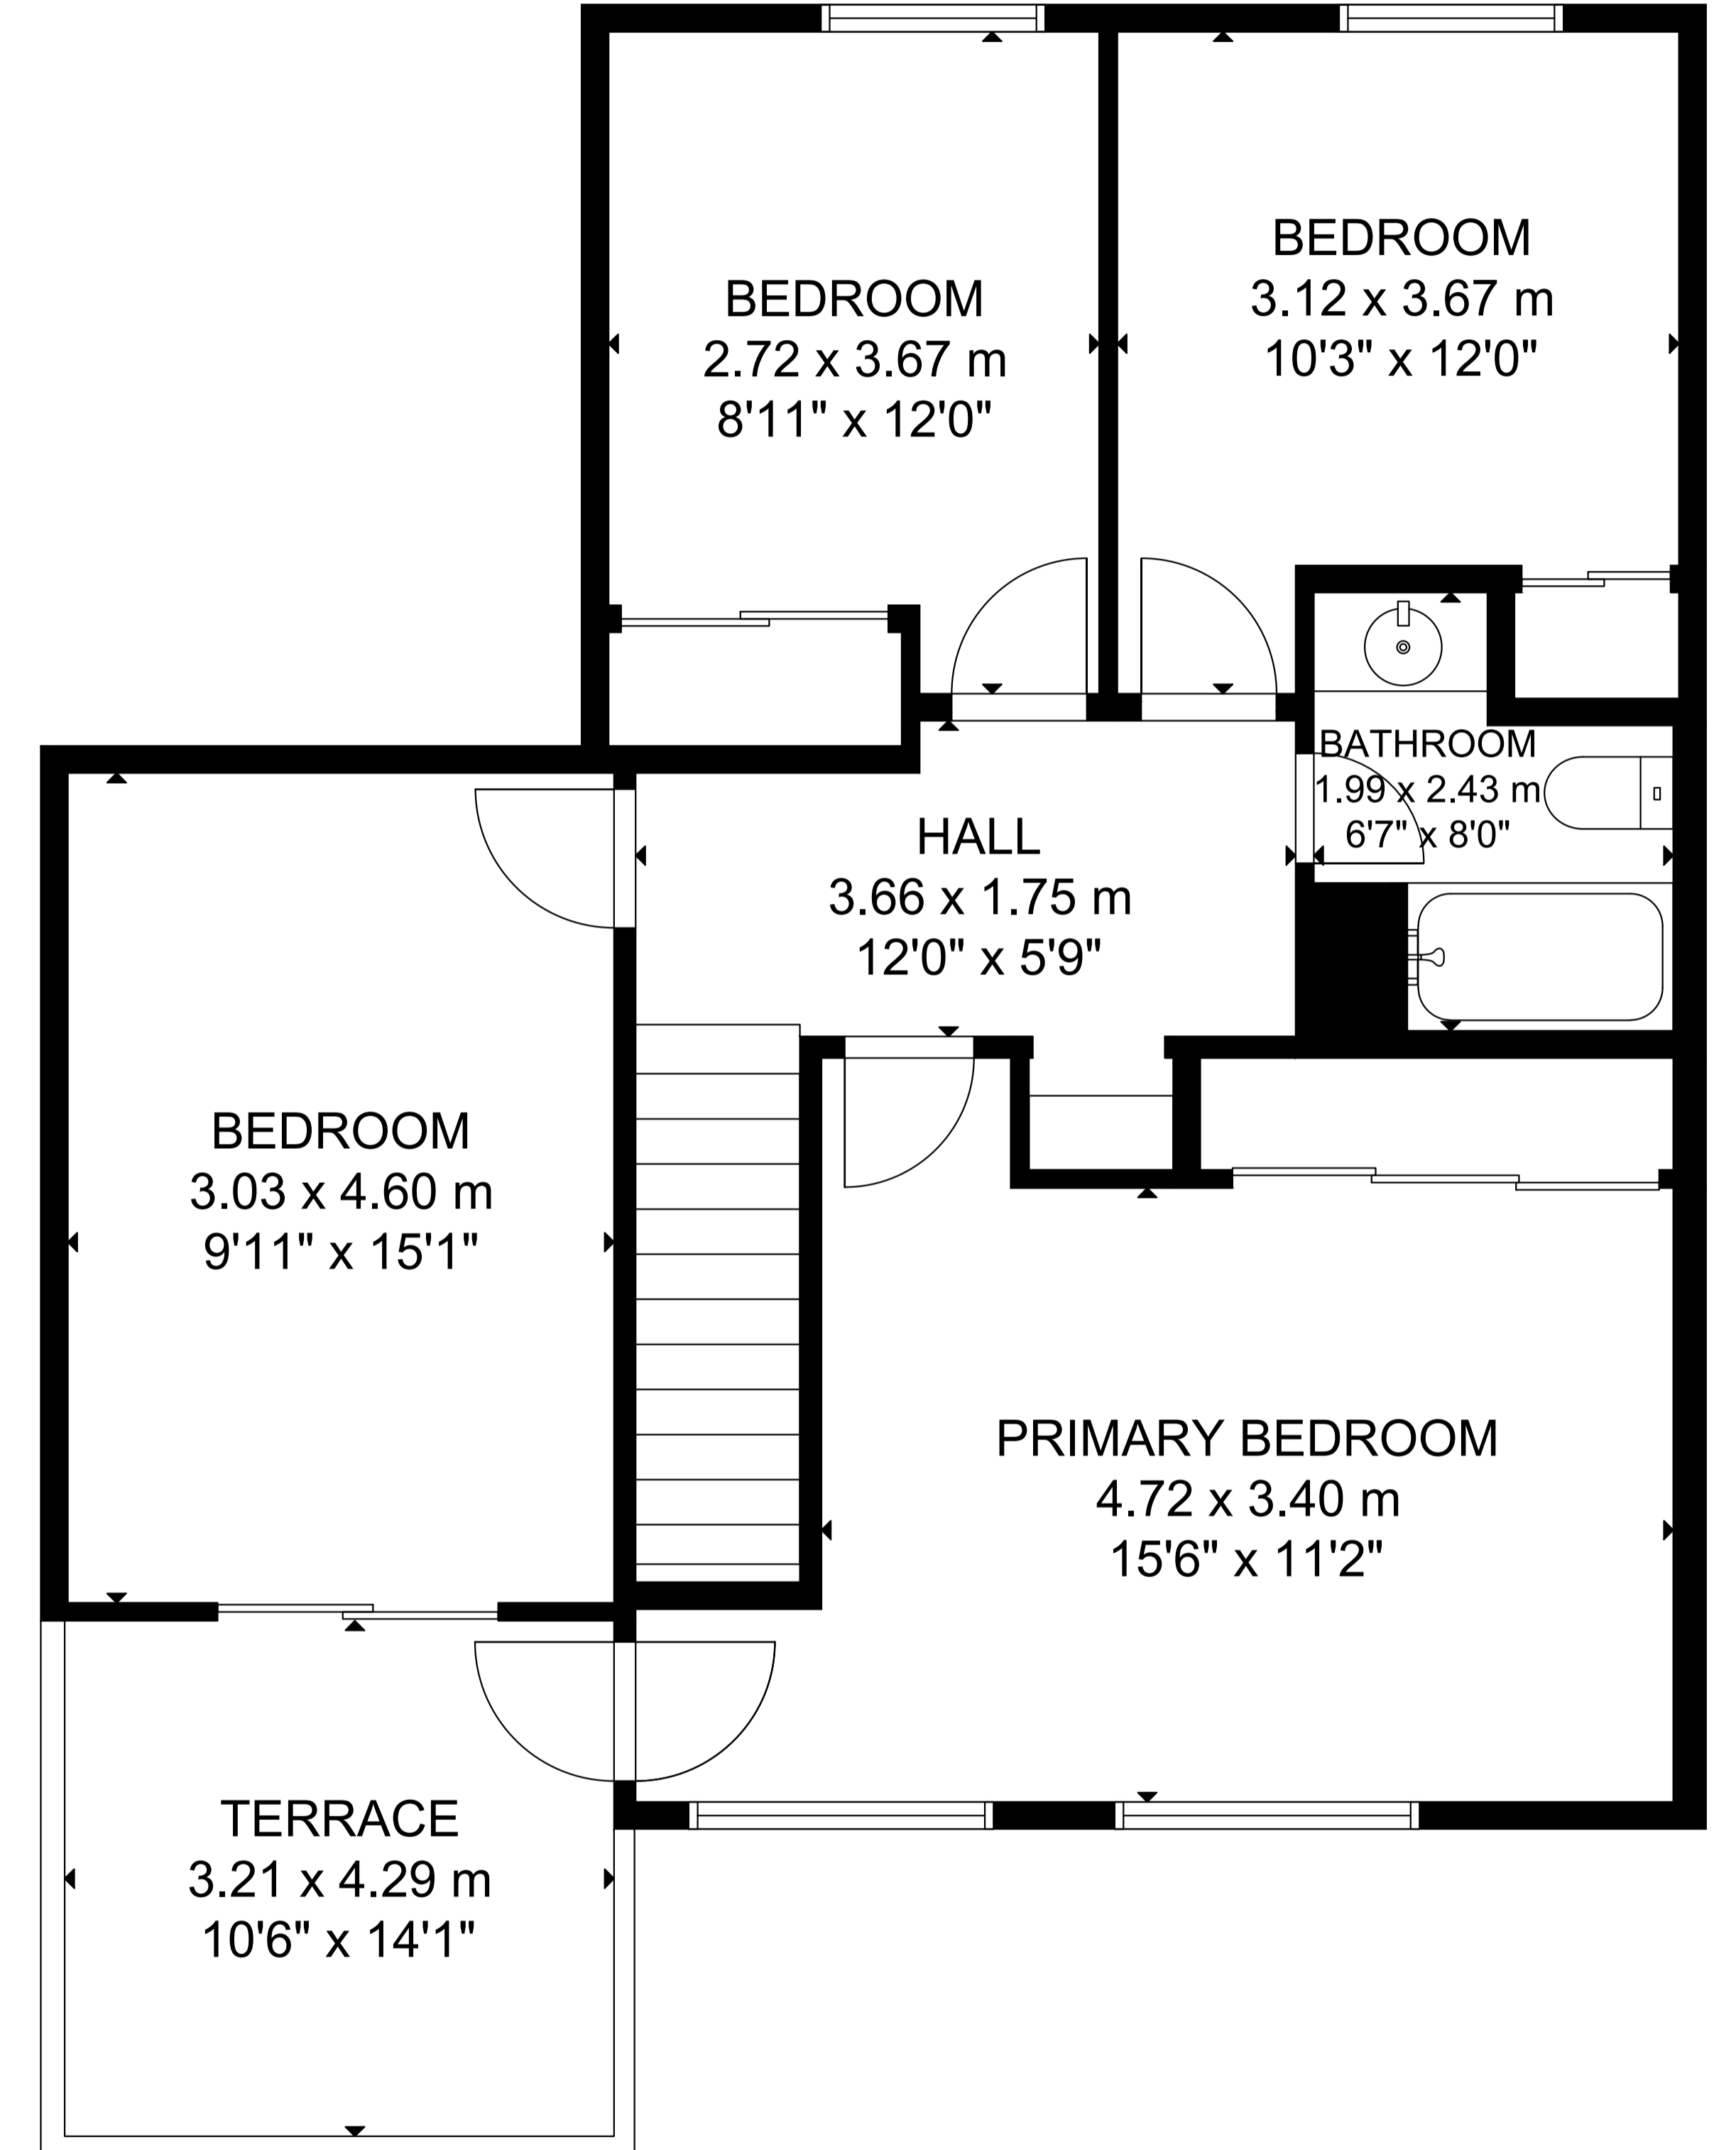

# 1786 Listowell Crescent

LOWER LEVEL

MAIN FLOOR

SECOND FLOOR

GROSS INTERNAL AREA  
 MAIN FLOOR: 69 m<sup>2</sup>/741 sq ft, SECOND FLOOR: 72 m<sup>2</sup>/772 sq ft  
 LOWER LEVEL: 54 m<sup>2</sup>/577 sq ft  
 EXCLUDED AREA: GARAGE: 21 m<sup>2</sup>/221 sq ft, TERRACE: 9 m<sup>2</sup>/94 sq ft  
 TOTAL: 195 m<sup>2</sup>/2,090 sq ft  
 SIZE AND DIMENSIONS ARE APPROXIMATE, ACTUAL MAY VARY.