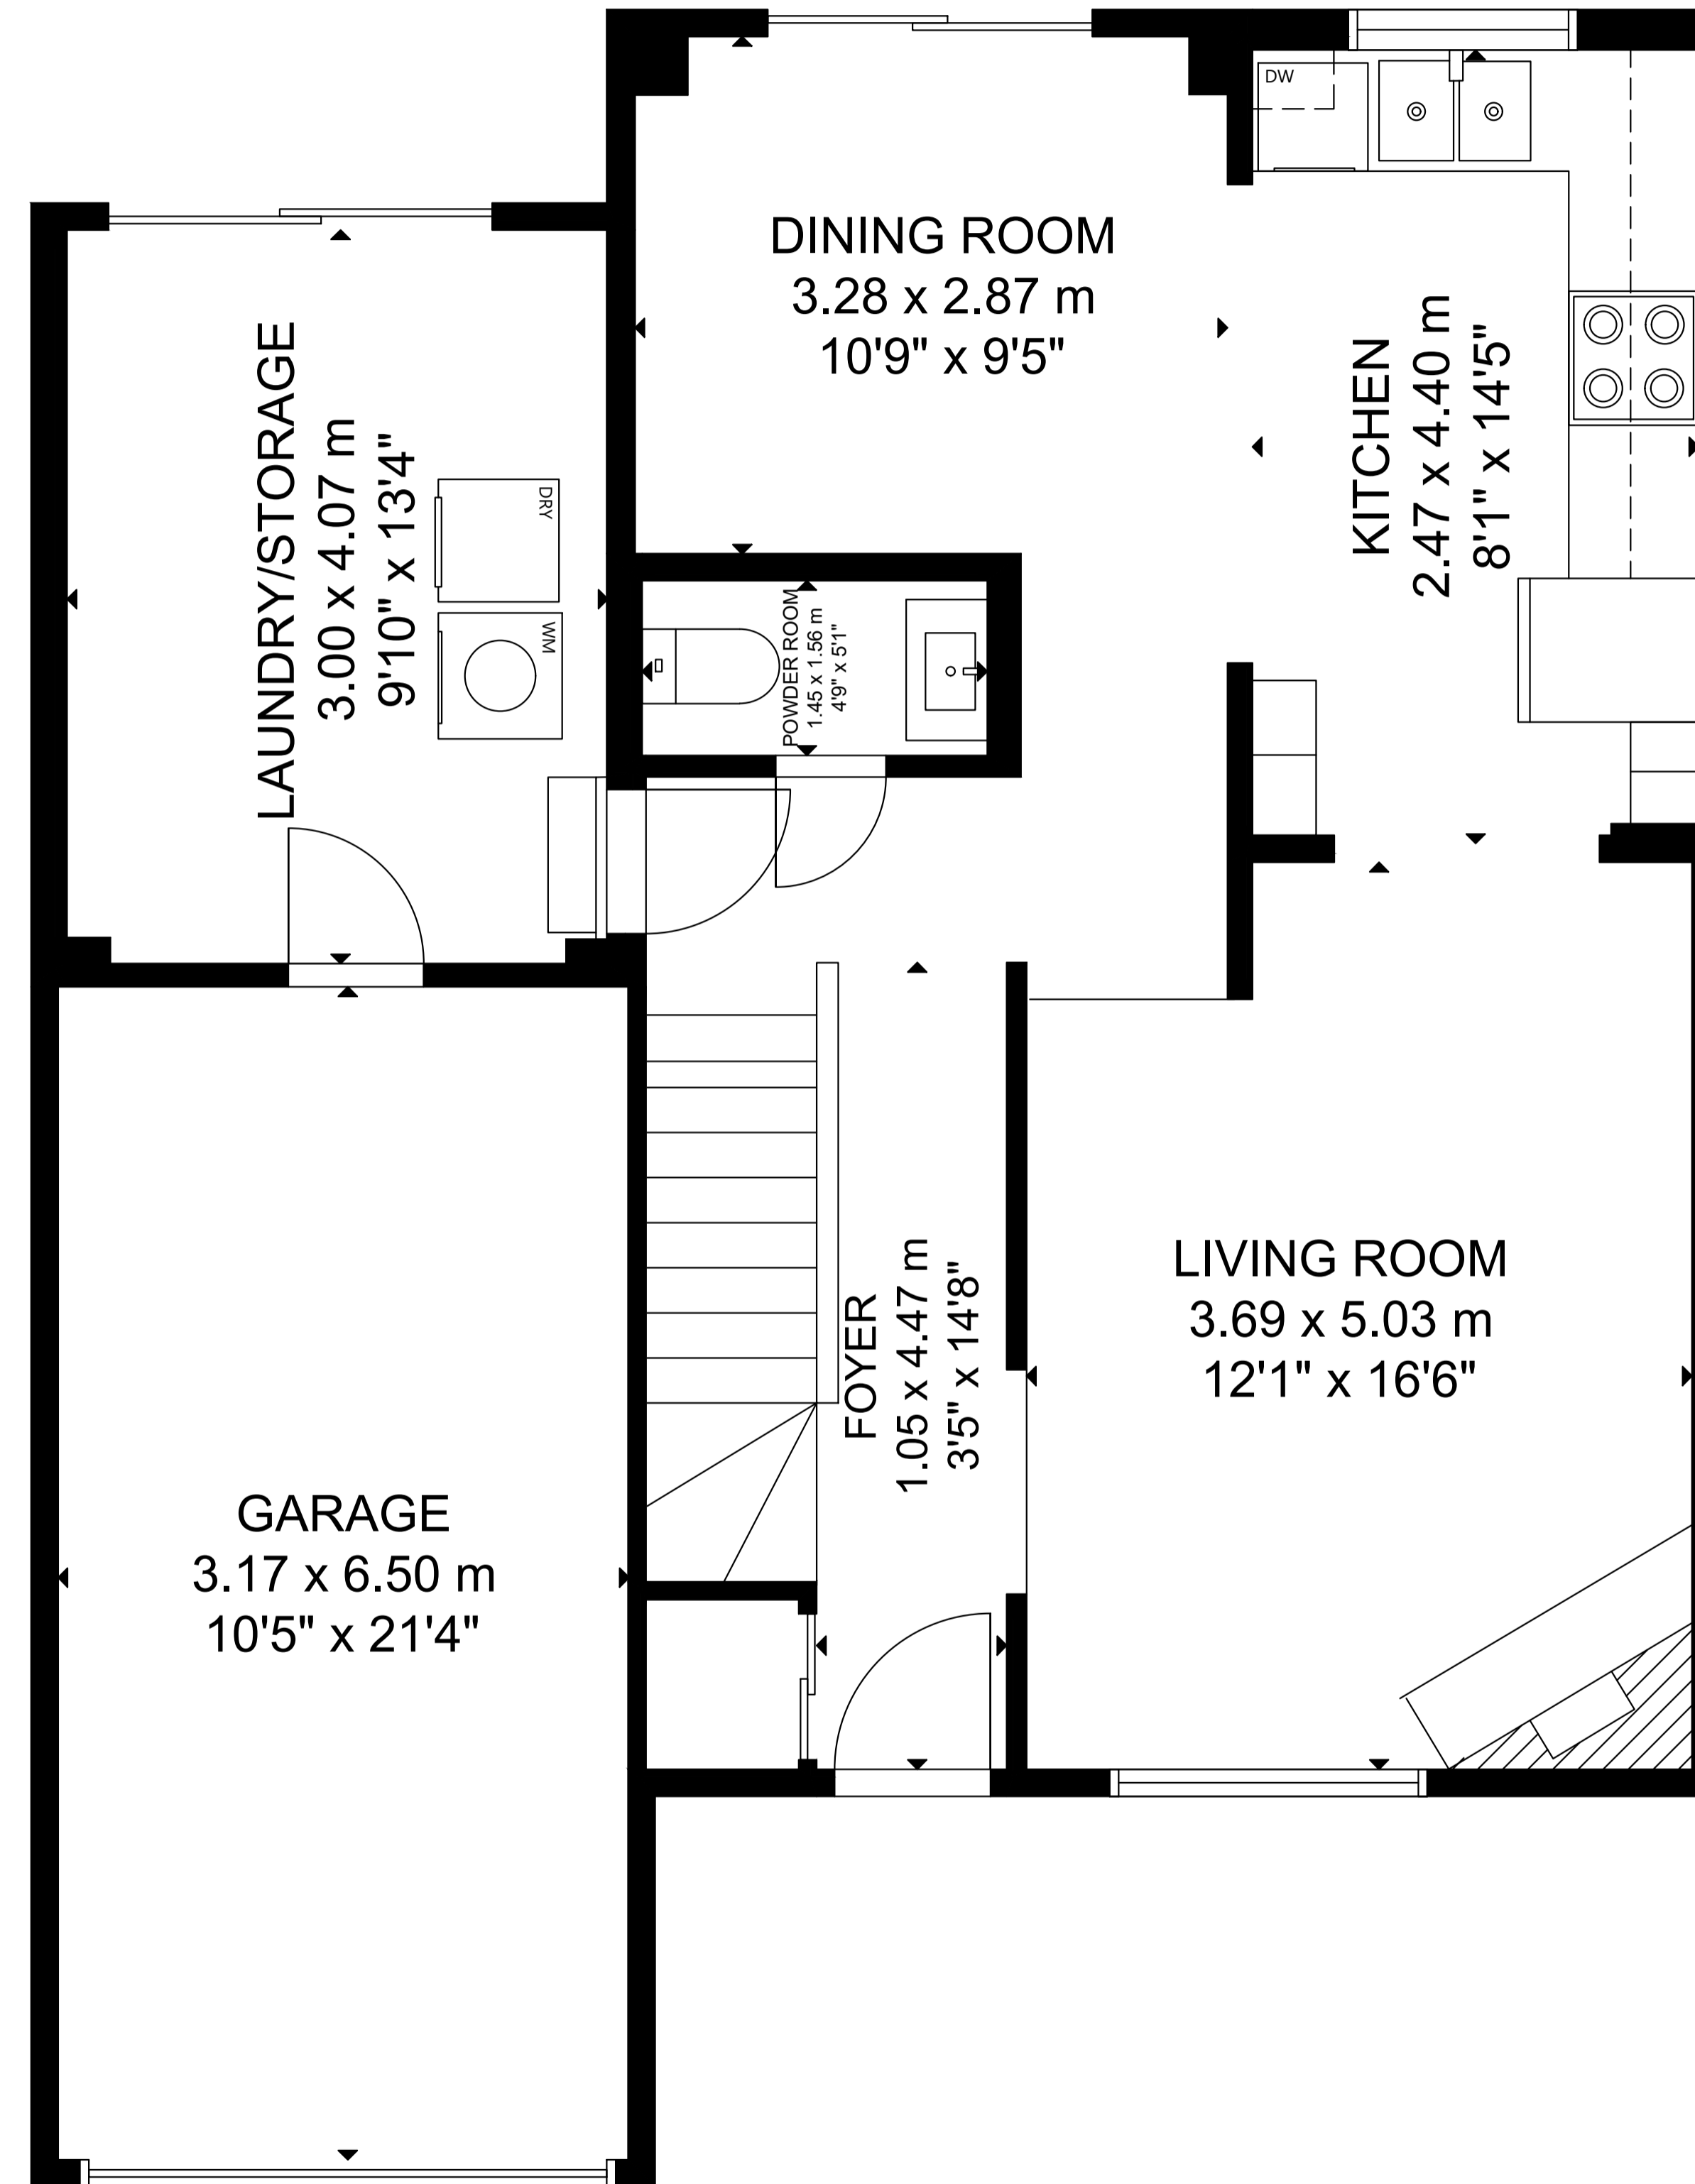

# 1786 Listowell Crescent

LOWER LEVEL

MAIN FLOOR

SECOND FLOOR

GROSS INTERNAL AREA  
 MAIN FLOOR: 69 m<sup>2</sup>/741 sq ft, SECOND FLOOR: 72 m<sup>2</sup>/772 sq ft  
 LOWER LEVEL: 54 m<sup>2</sup>/577 sq ft  
 EXCLUDED AREA: GARAGE: 21 m<sup>2</sup>/221 sq ft, TERRACE: 9 m<sup>2</sup>/94 sq ft  
 TOTAL: 195 m<sup>2</sup>/2,090 sq ft  
 SIZE AND DIMENSIONS ARE APPROXIMATE, ACTUAL MAY VARY.