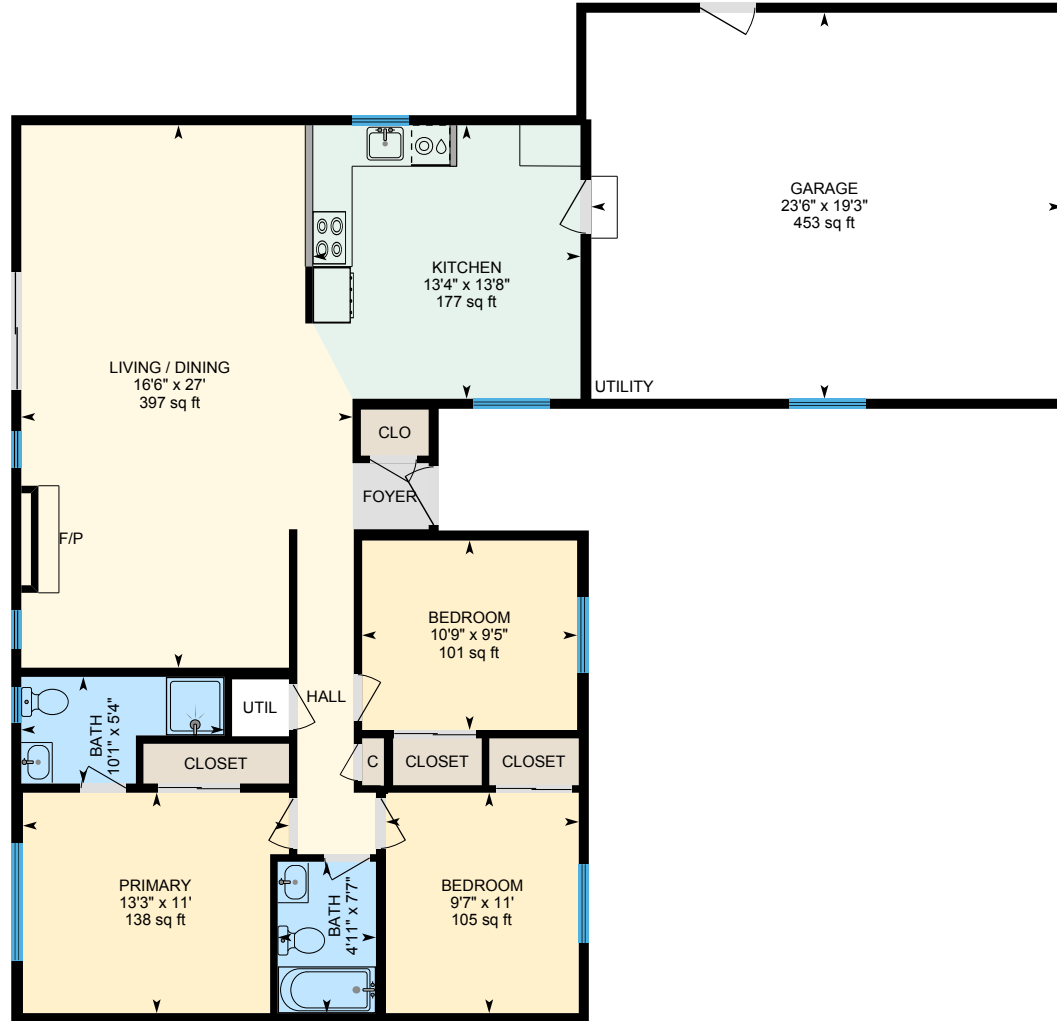

2045 Roth Ct, Turlock, CA

Main Floor Finished Area 1247.72 sq ft
Unfinished Area 497.37 sq ft

PREPARED: 2024/02/16