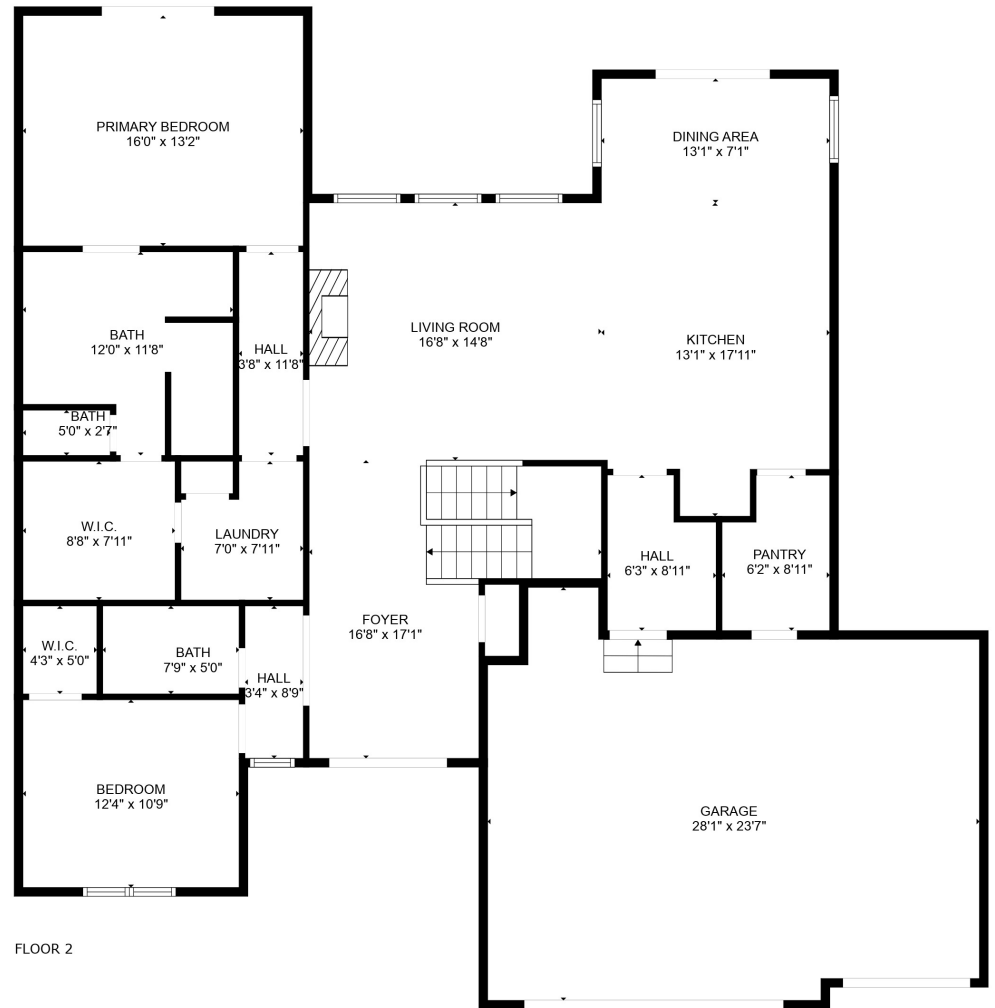

FLOOR 1

FLOOR 2

Total scanned area: 4238 sq. ft

Total scanned area: 4238 sq. ft

MEASUREMENTS ARE CALCULATED BY CUBICASA TECHNOLOGY. DEEMED HIGHLY RELIABLE BUT NOT GUARANTEED.

Total scanned area: 4238 sq. ft

MEASUREMENTS ARE CALCULATED BY CUBICASA TECHNOLOGY. DEEMED HIGHLY RELIABLE BUT NOT GUARANTEED.