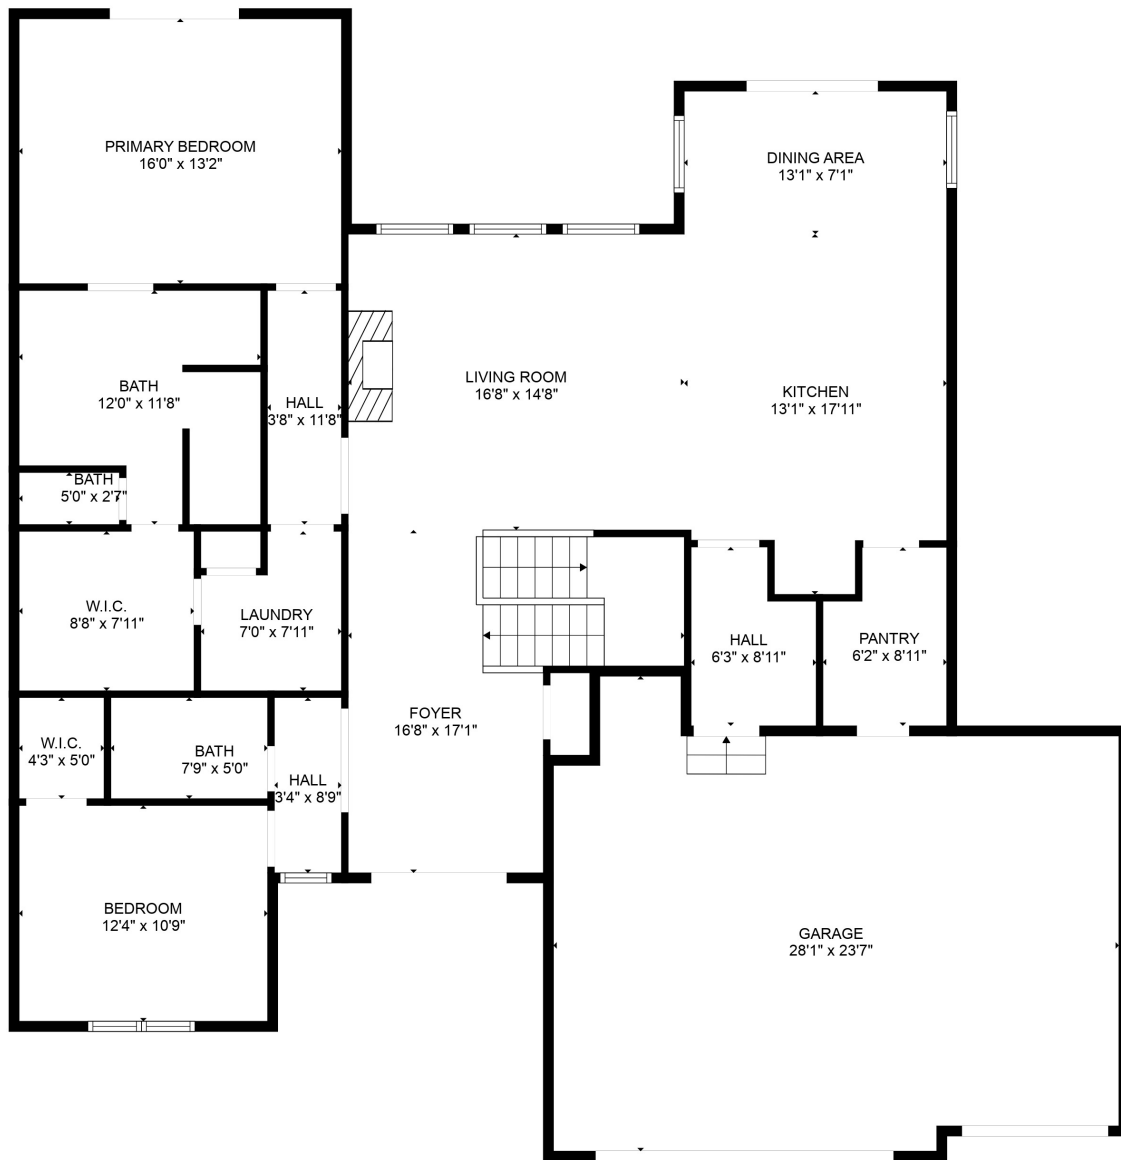

FLOOR 1

FLOOR 2

Total scanned area: 4238 sq. ft

Total scanned area: 4238 sq. ft

MEASUREMENTS ARE CALCULATED BY CUBICASA TECHNOLOGY. DEEMED HIGHLY RELIABLE BUT NOT GUARANTEED.

Total scanned area: 4238 sq. ft

MEASUREMENTS ARE CALCULATED BY CUBICASA TECHNOLOGY. DEEMED HIGHLY RELIABLE BUT NOT GUARANTEED.