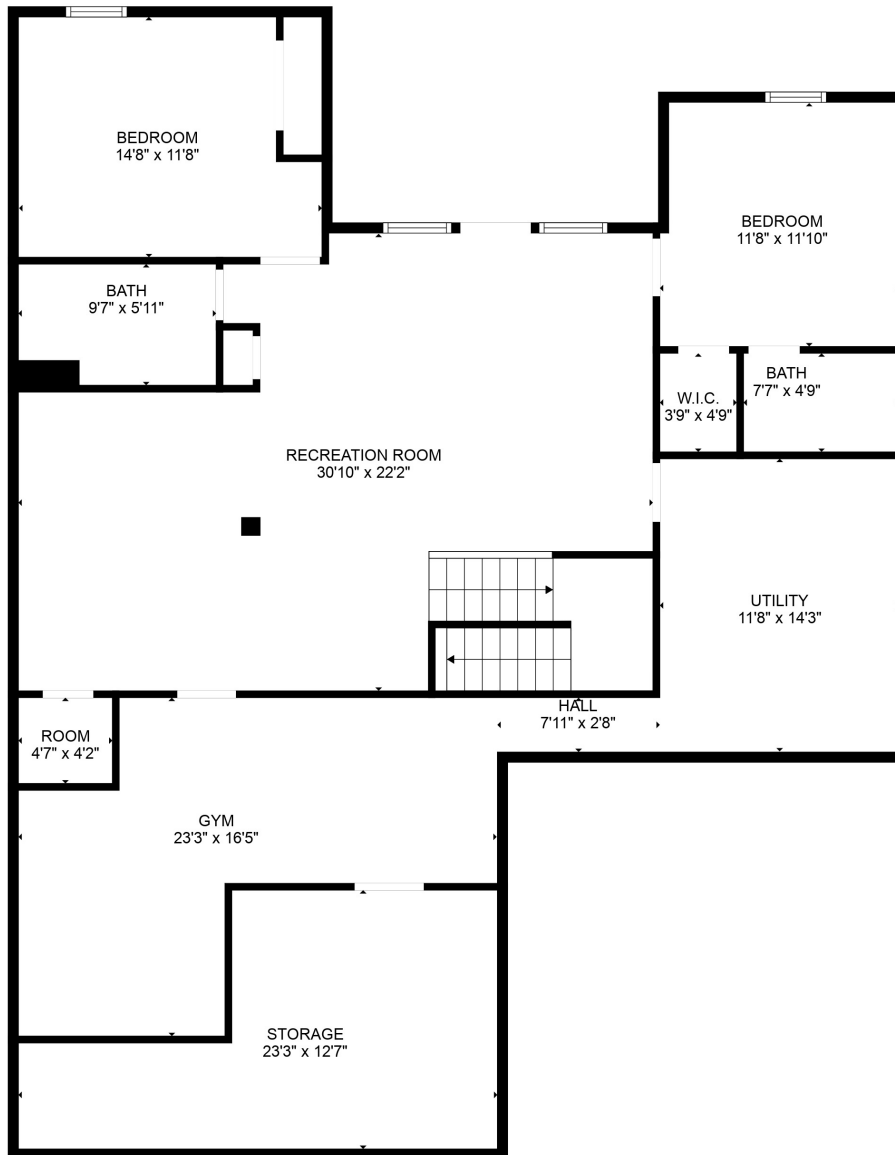

FLOOR 1

FLOOR 2

Total scanned area: 4238 sq. ft

Total scanned area: 4238 sq. ft

MEASUREMENTS ARE CALCULATED BY CUBICASA TECHNOLOGY. DEEMED HIGHLY RELIABLE BUT NOT GUARANTEED.

Total scanned area: 4238 sq. ft

MEASUREMENTS ARE CALCULATED BY CUBICASA TECHNOLOGY. DEEMED HIGHLY RELIABLE BUT NOT GUARANTEED.