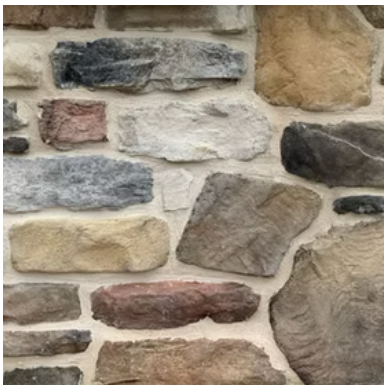

Lot 13 Sanctuary Cove
Exterior Finishes

Exterior Paint: Sherwin Williams Eclipse (SW 6166)

Exterior Trim: Sherwin Williams Black Fox (SW 7020)

Exterior Stain: Minwax Provincial

Windows: Bronze no grid

Garage Door: Gallery Steel Long Panel Walnut Garage Door with Windows

Roof: Tamko Charcoal

Front Door: 6 panel ¾ lite stained- 8 ft tall

Entry Door Lockset: San Clemente Matte Black

Stone: Winter Creek Ledge Stone

Inspiration Photo

Dock

Need not be built Plans may vary and images