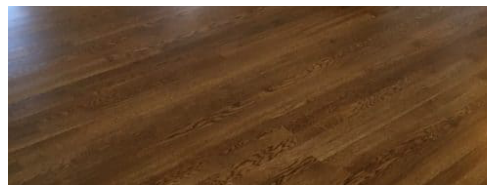

Lot 13 Sanctuary Cove
Exterior Finishes

Exterior Paint: Sherwin Williams Eclipse (SW 6166)

Exterior Trim: Sherwin Williams Black Fox (SW 7020)

Exterior Stain: Minwax Provincial

Windows: Bronze no grid

Garage Door: Gallery Steel Long Panel Walnut Garage Door with Windows

Roof: Tamko Charcoal

Front Door: 6 panel ¾ lite stained- 8 ft tall

Entry Door Lockset: San Clemente Matte Black

Stone: Winter Creek Ledge Stone

Inspiration Photo

Dock

Need not be built Plans may vary and images