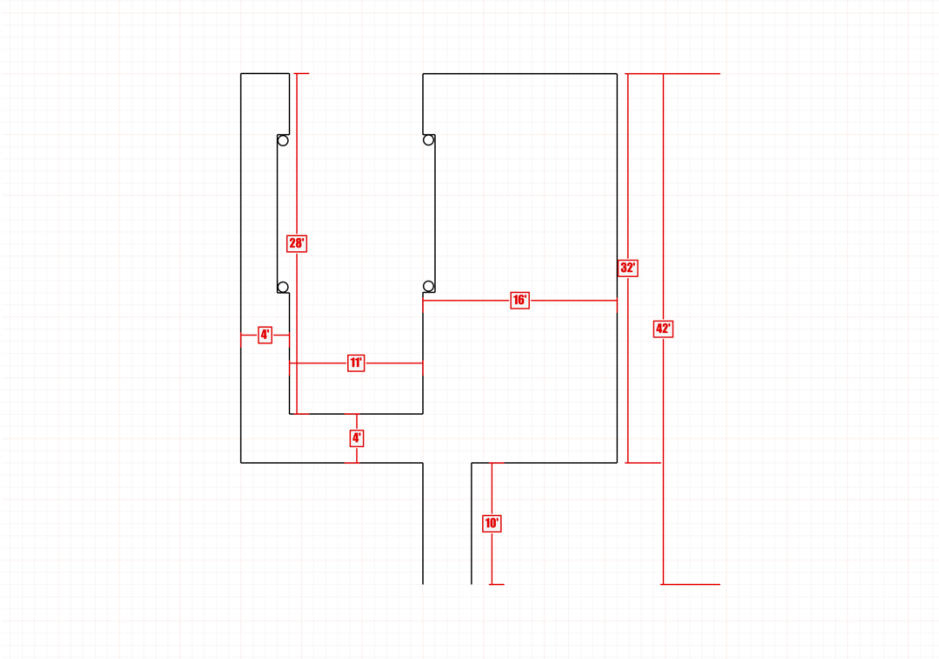

Roof: Tamko Charcoal

Front Door: 6 panel ¾ lite stained- 8 ft tall

Entry Door Lockset: San Clemente Matte Black

Stone: Winter Creek Ledge Stone

Inspiration Photo

Dock

Need not be built Plans may vary and images