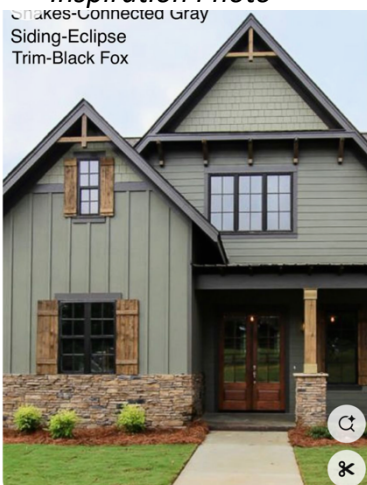

Lot 13 Sanctuary Cove
Exterior Finishes

Exterior Paint: Sherwin Williams Eclipse (SW 6166)

Exterior Trim: Sherwin Williams Black Fox (SW 7020)

Exterior Stain: Minwax Provincial

Windows: Bronze no grid

Garage Door: Gallery Steel Long Panel Walnut Garage Door with Windows

Roof: Tamko Charcoal

Front Door: 6 panel ¾ lite stained- 8 ft tall

Entry Door Lockset: San Clemente Matte Black

Stone: Winter Creek Ledge Stone

Inspiration Photo

Dock

Need not be built Plans may vary and images