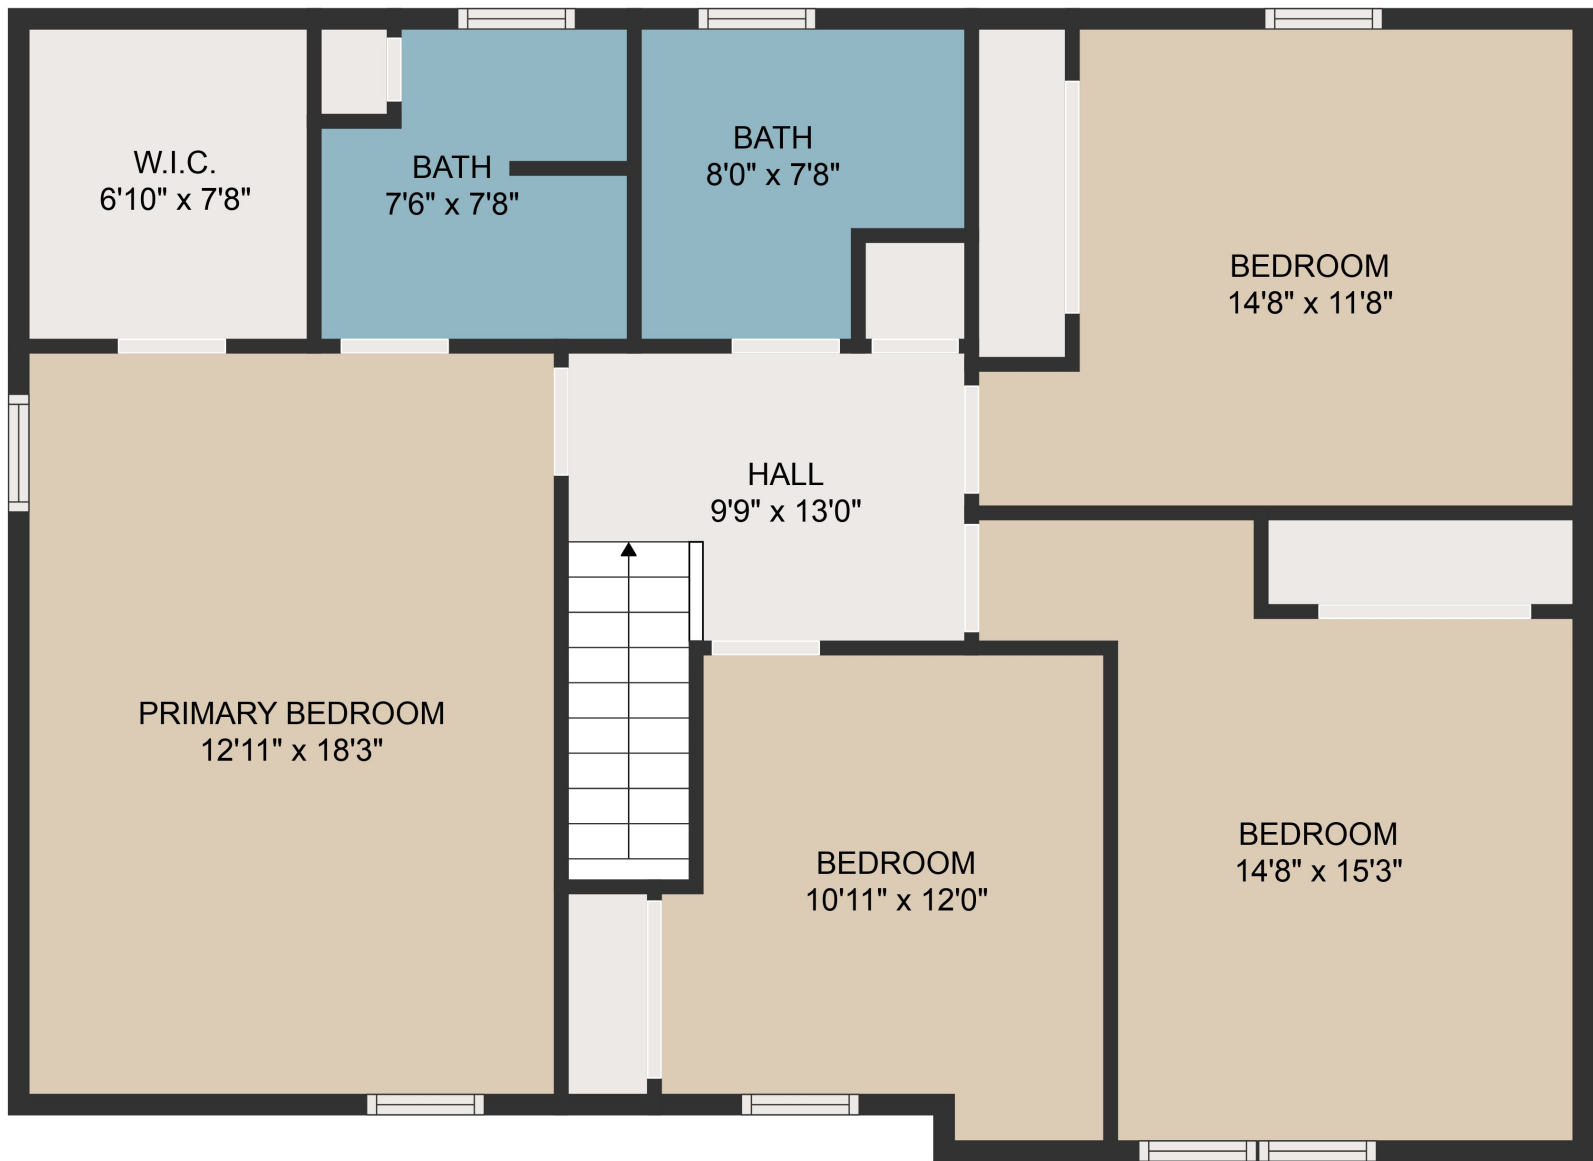

FLOOR 2

FLOOR 3

FLOOR 1

TOTAL: 1948 sq. ft

Below Ground: 0 sq. ft, FLOOR 2: 935 sq. ft, FLOOR 3: 1013 sq. ft
 EXCLUDED AREAS: LAUNDRY: 49 sq. ft, ELECTRICAL ROOM: 324 sq. ft, BASEMENT: 490 sq. ft,
 GARAGE: 445 sq. ft, FIREPLACE: 8 sq. ft

MEASUREMENTS ARE DEEMED HIGHLY RELIABLE BUT NOT GUARANTEED.

TOTAL: 1948 sq. ft

Below Ground: 0 sq. ft, FLOOR 2: 935 sq. ft, FLOOR 3: 1013 sq. ft

EXCLUDED AREAS: LAUNDRY: 49 sq. ft, ELECTRICAL ROOM: 324 sq. ft, BASEMENT: 490 sq. ft,
GARAGE: 445 sq. ft, FIREPLACE: 8 sq. ft