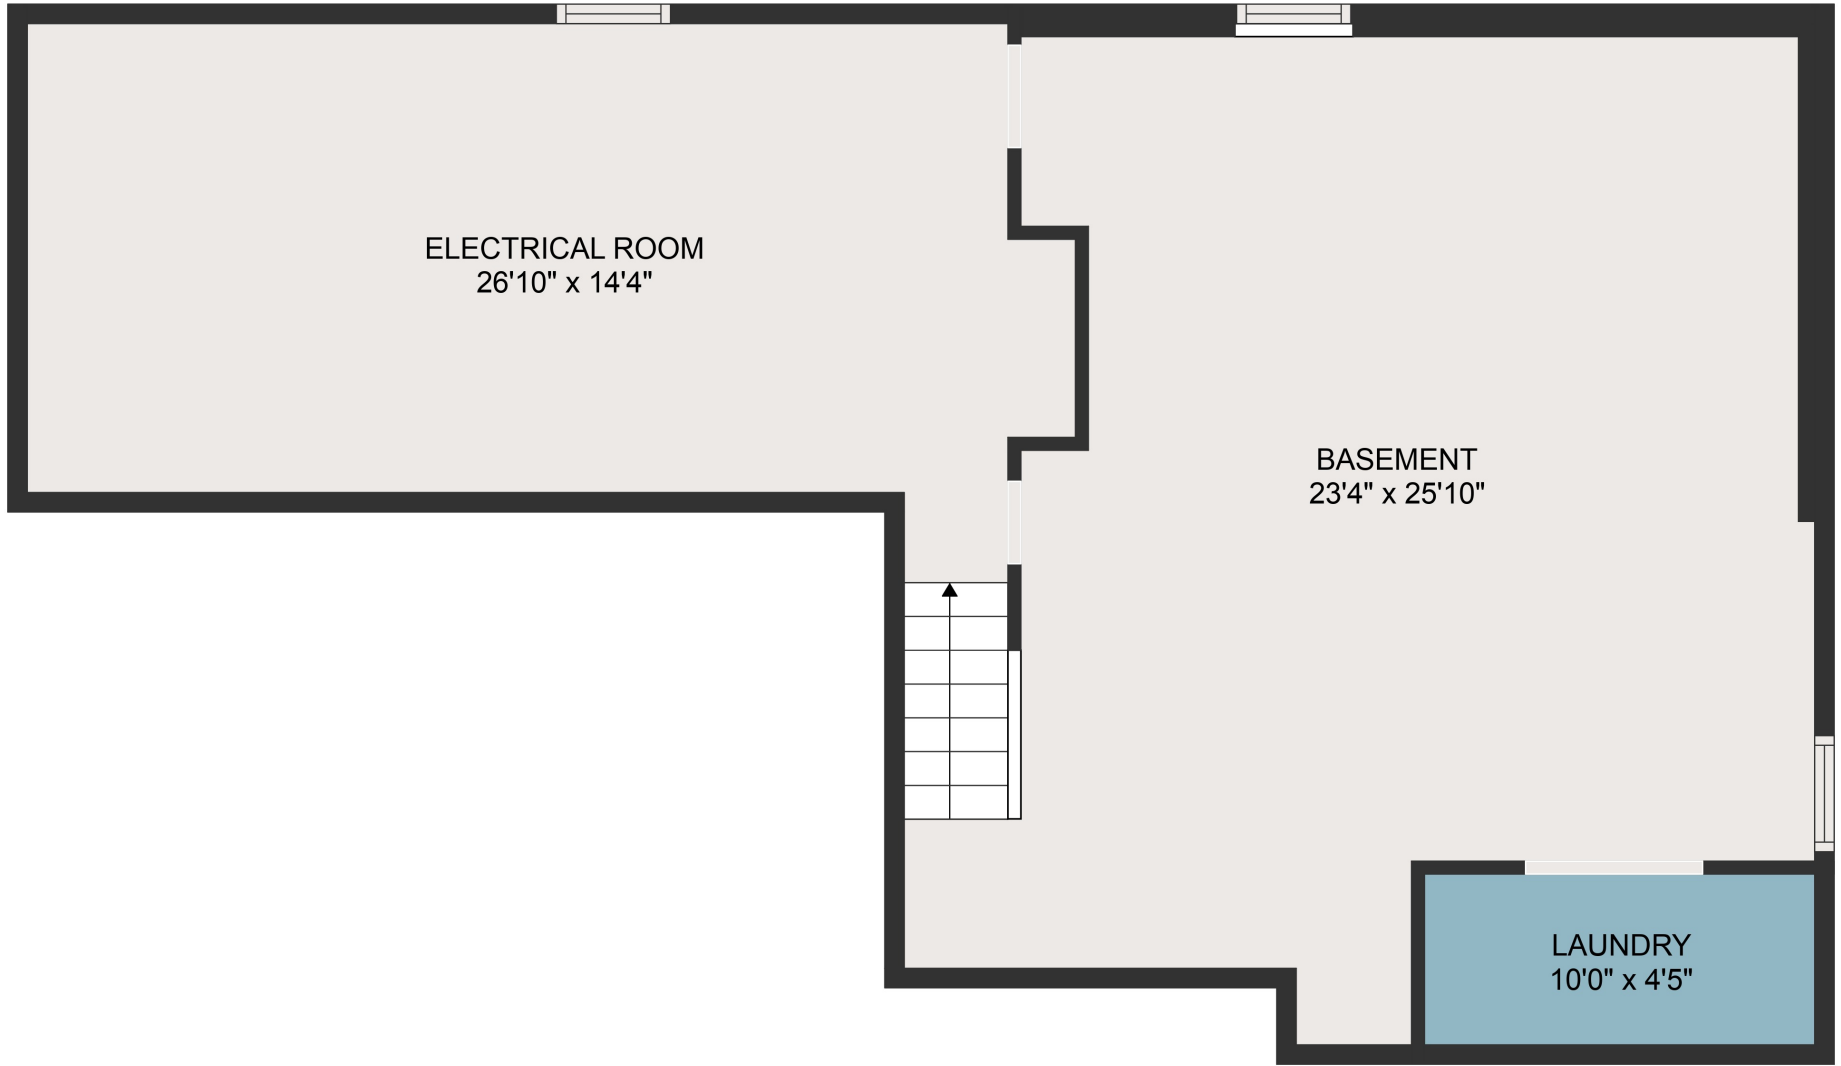

FLOOR 2

FLOOR 3

FLOOR 1

TOTAL: 1948 sq. ft

Below Ground: 0 sq. ft, FLOOR 2: 935 sq. ft, FLOOR 3: 1013 sq. ft
 EXCLUDED AREAS: LAUNDRY: 49 sq. ft, ELECTRICAL ROOM: 324 sq. ft, BASEMENT: 490 sq. ft,
 GARAGE: 445 sq. ft, FIREPLACE: 8 sq. ft

MEASUREMENTS ARE DEEMED HIGHLY RELIABLE BUT NOT GUARANTEED.

TOTAL: 1948 sq. ft

Below Ground: 0 sq. ft, FLOOR 2: 935 sq. ft, FLOOR 3: 1013 sq. ft

EXCLUDED AREAS: LAUNDRY: 49 sq. ft, ELECTRICAL ROOM: 324 sq. ft, BASEMENT: 490 sq. ft,
GARAGE: 445 sq. ft, FIREPLACE: 8 sq. ft