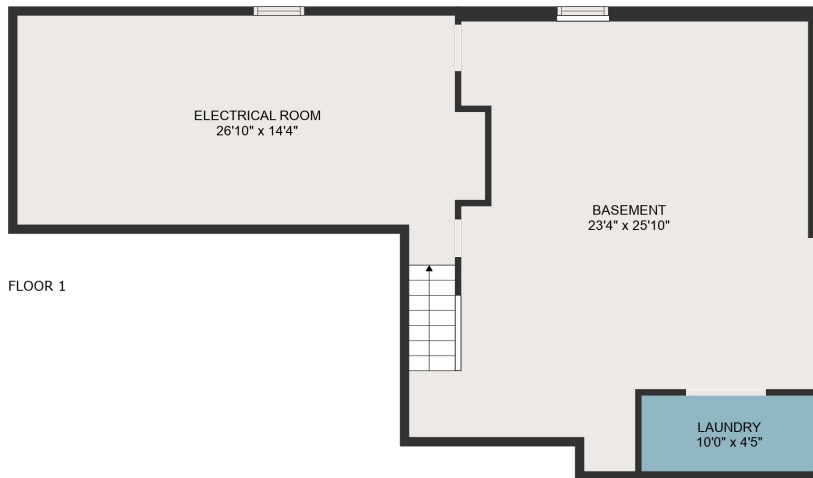

FLOOR 2

FLOOR 3

FLOOR 1

TOTAL: 1948 sq. ft

Below Ground: 0 sq. ft, FLOOR 2: 935 sq. ft, FLOOR 3: 1013 sq. ft
 EXCLUDED AREAS: LAUNDRY: 49 sq. ft, ELECTRICAL ROOM: 324 sq. ft, BASEMENT: 490 sq. ft,
 GARAGE: 445 sq. ft, FIREPLACE: 8 sq. ft

MEASUREMENTS ARE DEEMED HIGHLY RELIABLE BUT NOT GUARANTEED.

TOTAL: 1948 sq. ft

Below Ground: 0 sq. ft, FLOOR 2: 935 sq. ft, FLOOR 3: 1013 sq. ft

EXCLUDED AREAS: LAUNDRY: 49 sq. ft, ELECTRICAL ROOM: 324 sq. ft, BASEMENT: 490 sq. ft,
GARAGE: 445 sq. ft, FIREPLACE: 8 sq. ft