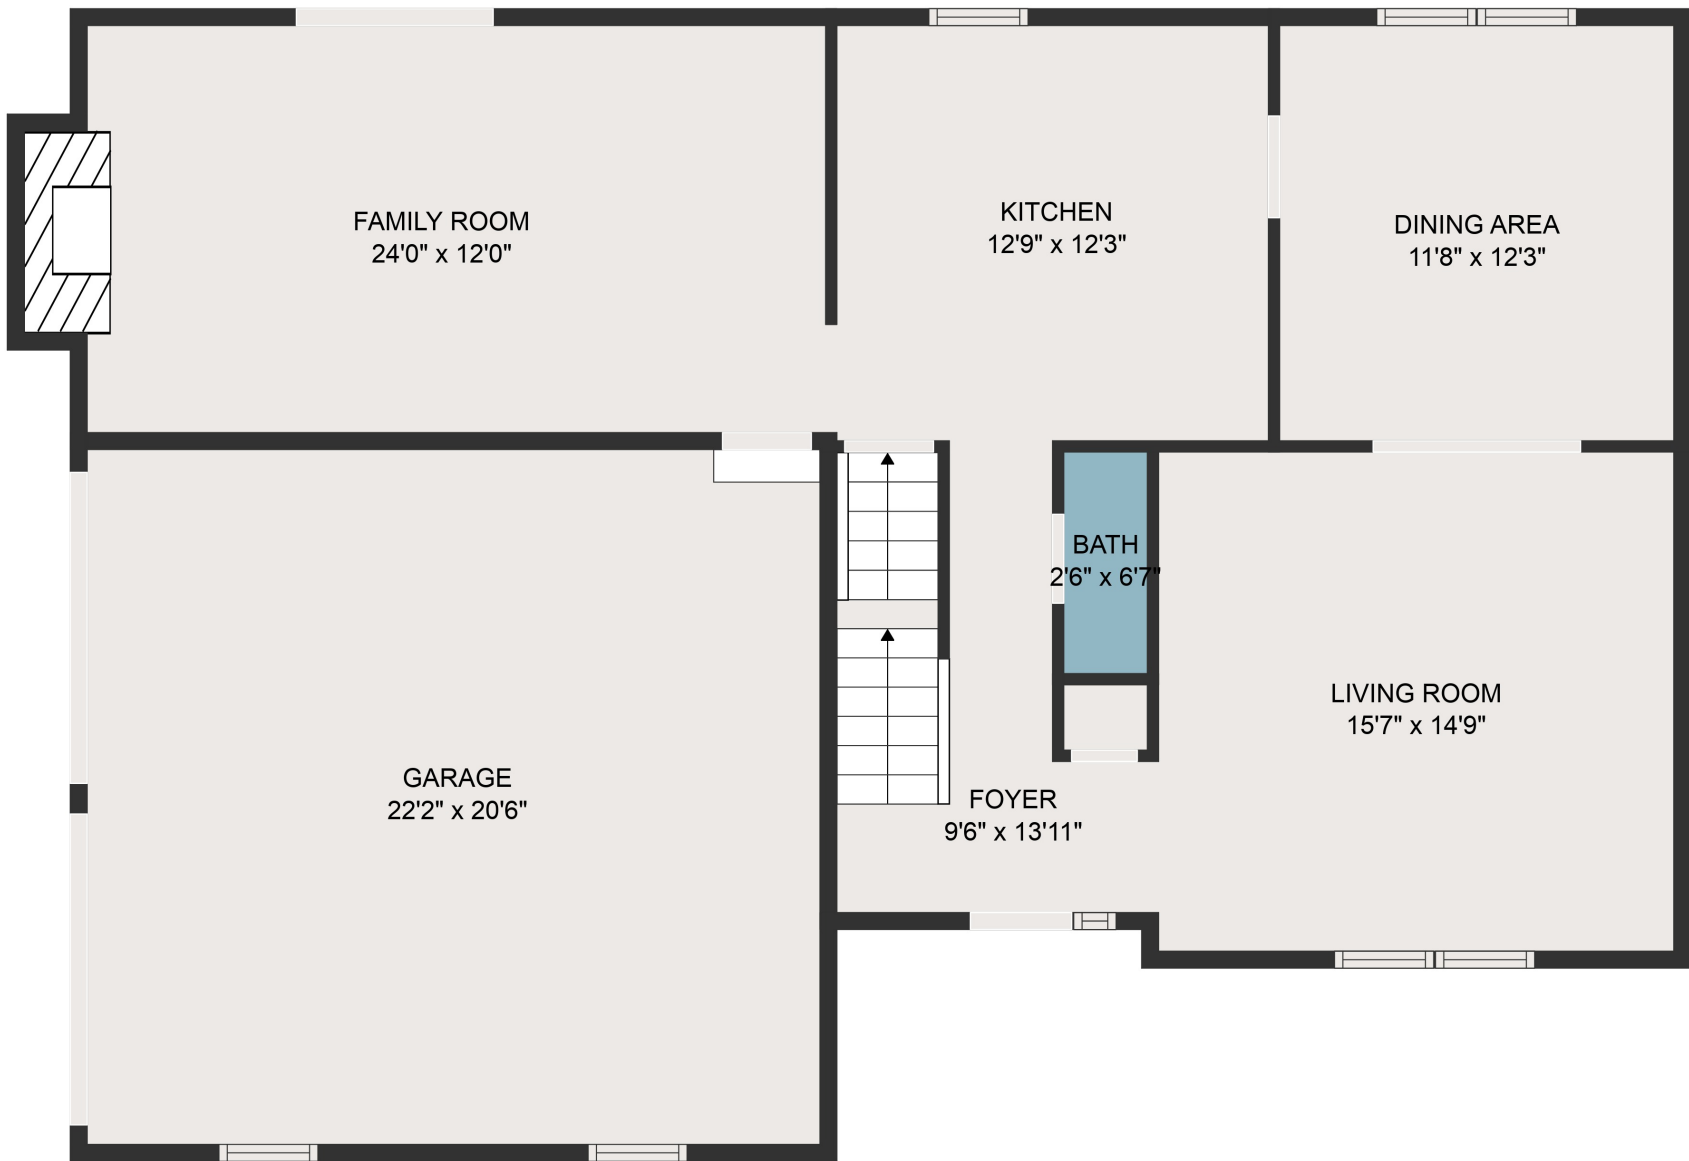

FLOOR 2

FLOOR 3

FLOOR 1

TOTAL: 1948 sq. ft

Below Ground: 0 sq. ft, FLOOR 2: 935 sq. ft, FLOOR 3: 1013 sq. ft
 EXCLUDED AREAS: LAUNDRY: 49 sq. ft, ELECTRICAL ROOM: 324 sq. ft, BASEMENT: 490 sq. ft,
 GARAGE: 445 sq. ft, FIREPLACE: 8 sq. ft

MEASUREMENTS ARE DEEMED HIGHLY RELIABLE BUT NOT GUARANTEED.

TOTAL: 1948 sq. ft

Below Ground: 0 sq. ft, FLOOR 2: 935 sq. ft, FLOOR 3: 1013 sq. ft

EXCLUDED AREAS: LAUNDRY: 49 sq. ft, ELECTRICAL ROOM: 324 sq. ft, BASEMENT: 490 sq. ft,
GARAGE: 445 sq. ft, FIREPLACE: 8 sq. ft