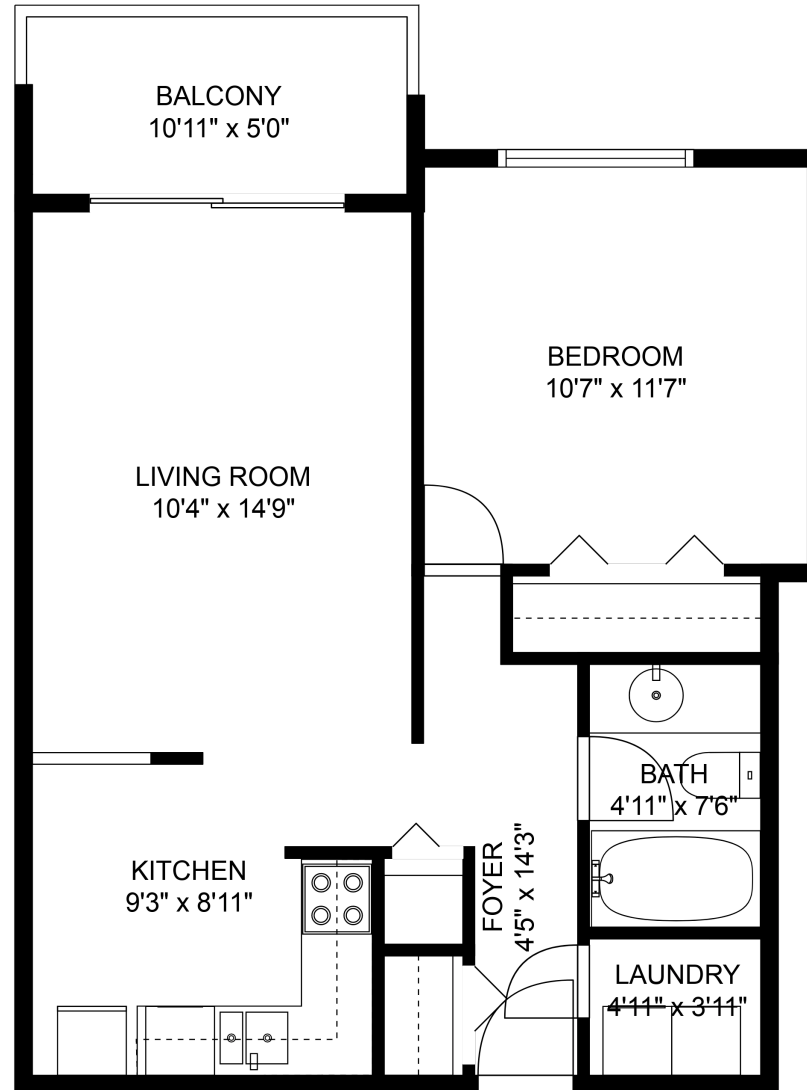

# 208 45702 Watson Road

Alison Parvin  
6047990548  
alison@selectrealestate.ca

**Estimated Areas:**  
Main Floor: 593 sq. ft  
**Total: 593 Sq. Ft**