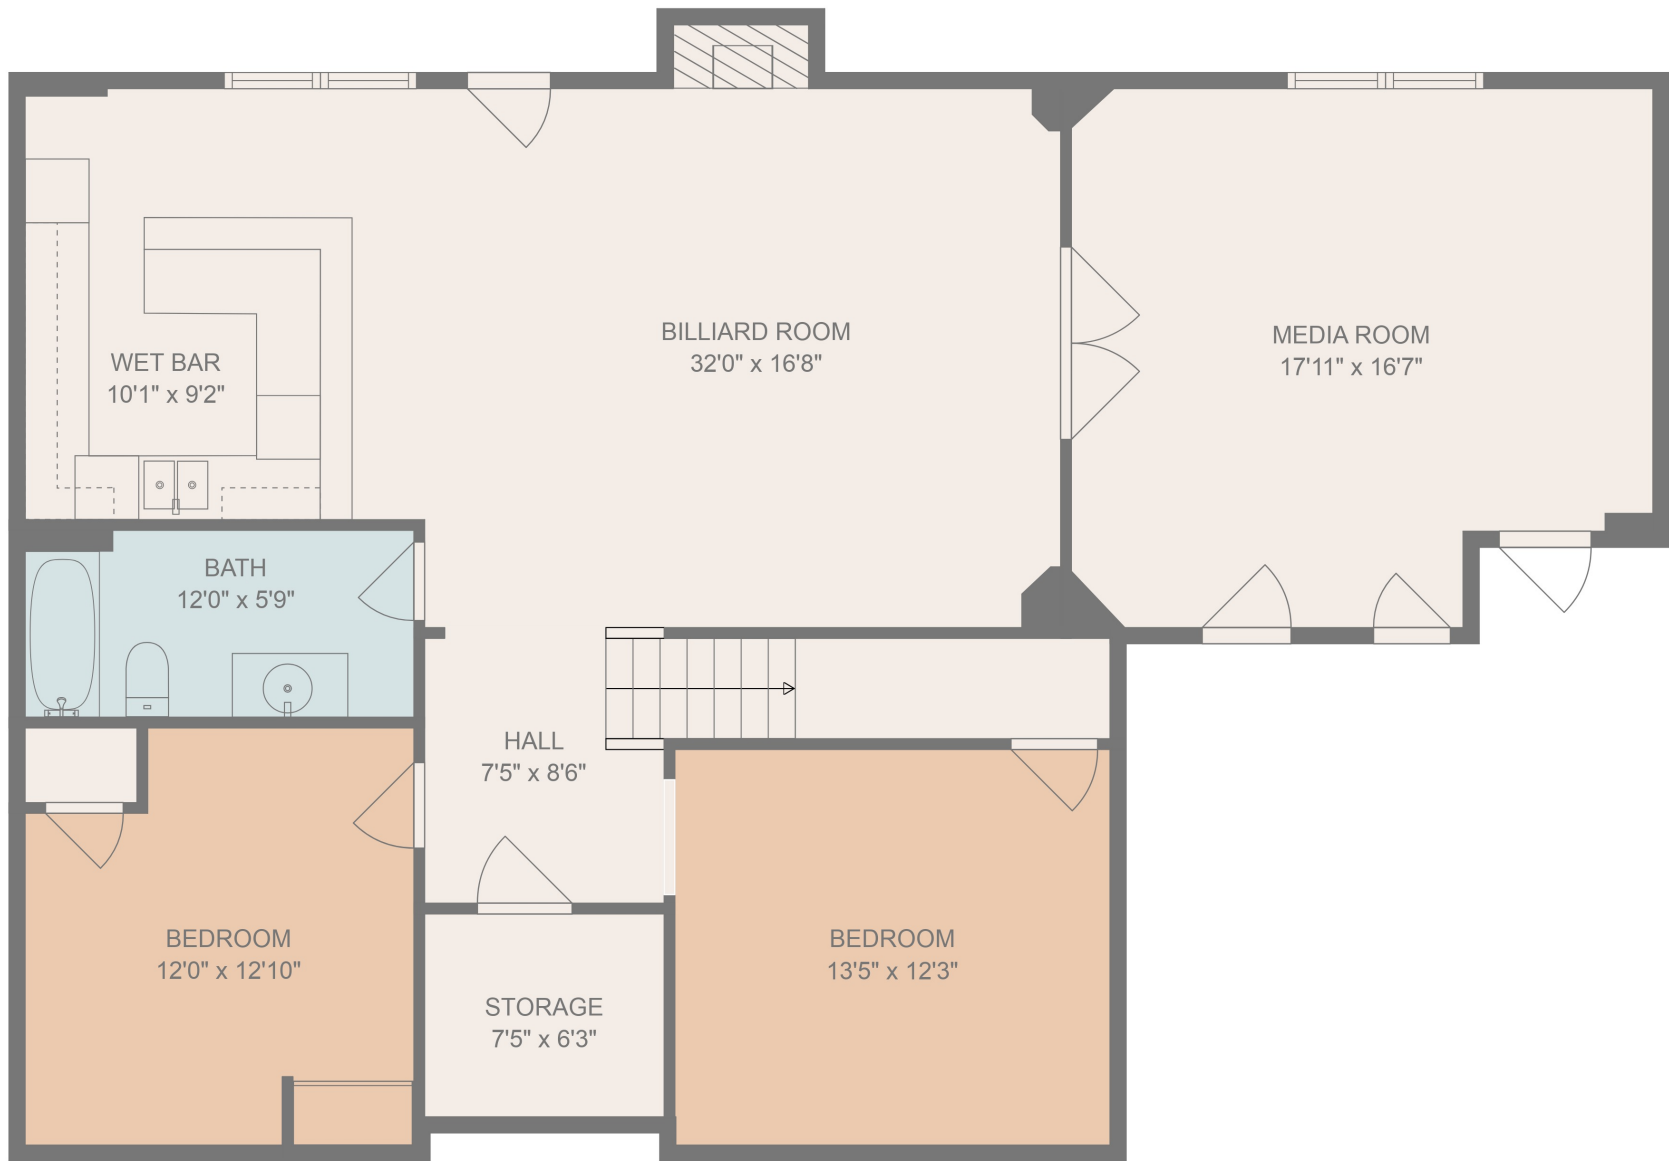

Total scanned area: 5522 sq. ft

MEASUREMENTS ARE CALCULATED BY CUBICASA TECHNOLOGY. DEEMED HIGHLY RELIABLE BUT NOT GUARANTEED.

Total scanned area: 5522 sq. ft

MEASUREMENTS ARE CALCULATED BY CUBICASA TECHNOLOGY. DEEMED HIGHLY RELIABLE BUT NOT GUARANTEED.