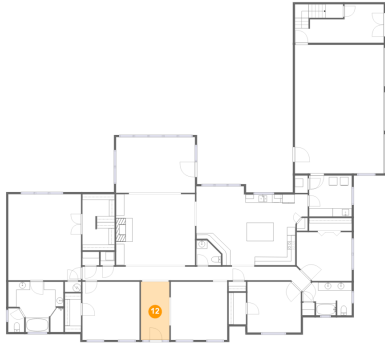

7095 Ox Bow Road, Ox Bottom, Bradfordville,
Tallahassee, Leon County, Florida, United States,

12 Floor 1 - Entry

Dimensions: 6'11" x 14'2"
Area: 98 sq. ft
Counted as living area: Yes

Heated: Yes
Finished: Yes
Enclosed: Yes
Contiguous: Yes
Permitted: Yes
Wet space: No
Addition: No
Conversion: No