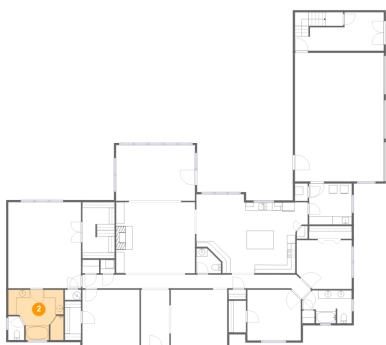

2 Floor 1 - Bath

Dimensions: 13'5" x 12'3"
Area: 138 sq. ft
Counted as living area: Yes

Heated: Yes
Finished: Yes
Enclosed: Yes
Contiguous: Yes
Permitted: Yes
Wet space: Yes
Addition: No
Conversion: No