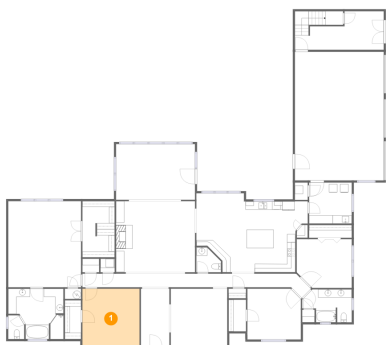

## Room dimensions

Floor 2

Total sqft: 860

Living area: 0

#		Dimensions	sqft	Counted as living area
24	Attic	9'4" x 27'1"	274 sq. ft	No

7095 Ox Bow Road, Ox Bottom, Bradfordville,  
Tallahassee, Leon County, Florida, United States,

## 1 Floor 1 - Bedroom

Dimensions: 13'10" x 14'2"  
Area: 196 sq. ft  
Counted as living area: Yes

Heated: Yes  
Finished: Yes  
Enclosed: Yes  
Contiguous: Yes  
Permitted: Yes  
Wet space: No  
Addition: No  
Conversion: No