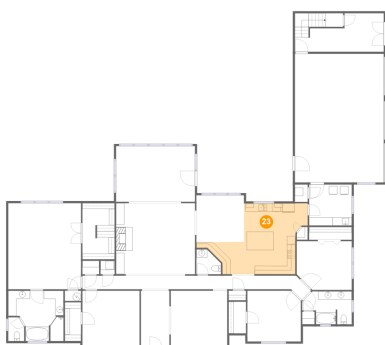

23 Floor 1 - Kitchen

Dimensions: 24'0" x 17'3"
Area: 288 sq. ft
Counted as living area: Yes

Heated: Yes
Finished: Yes
Enclosed: Yes
Contiguous: Yes
Permitted: Yes
Wet space: No
Addition: No
Conversion: No