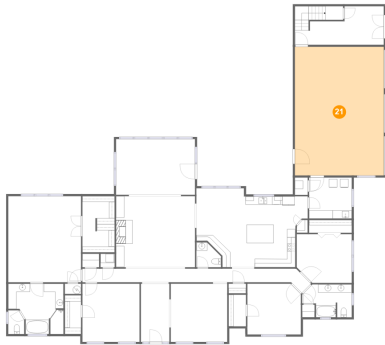

7095 Ox Bow Road, Ox Bottom, Bradfordville,
Tallahassee, Leon County, Florida, United States,

21 Floor 1 - Garage

Dimensions: 21'7" x 31'2"
Area: 673 sq. ft
Counted as living area: No

Heated: No
Finished: No
Enclosed: Yes
Contiguous: Yes
Permitted: Yes
Wet space: No
Addition: No
Conversion: No