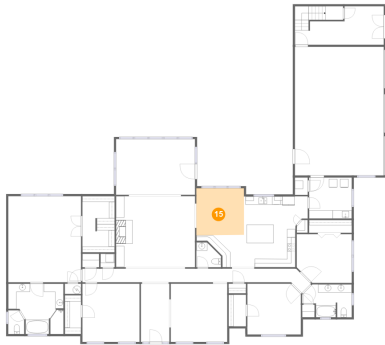

7095 Ox Bow Road, Ox Bottom, Bradfordville,
Tallahassee, Leon County, Florida, United States,

15 Floor 1 - Nook

Dimensions: 11'7" x 11'5"
Area: 131 sq. ft
Counted as living area: Yes

Heated: Yes
Finished: Yes
Enclosed: Yes
Contiguous: Yes
Permitted: Yes
Wet space: No
Addition: No
Conversion: No