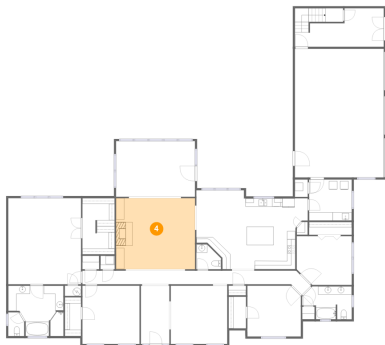

4 Floor 1 - Living Room

Dimensions: 19'2" x 17'3"
Area: 331 sq. ft
Counted as living area: Yes

Heated: Yes
Finished: Yes
Enclosed: Yes
Contiguous: Yes
Permitted: Yes
Wet space: No
Addition: No
Conversion: No