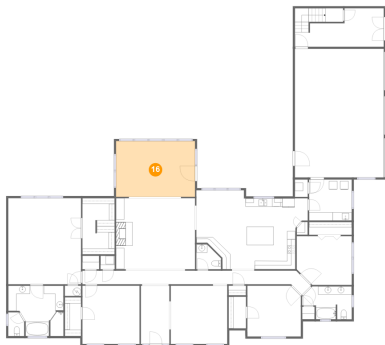

16 Floor 1 - Room

Dimensions: 19'2" x 13'6"
Area: 259 sq. ft
Counted as living area: Yes

Heated: Yes
Finished: Yes
Enclosed: Yes
Contiguous: Yes
Permitted: Yes
Wet space: No
Addition: No
Conversion: No