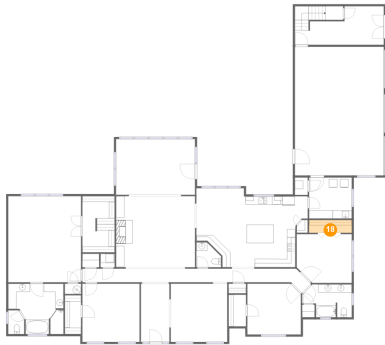

7095 Ox Bow Road, Ox Bottom, Bradfordville,
Tallahassee, Leon County, Florida, United States,

18 Floor 1 - Cl

Dimensions: 10'4" x 3'1"
Area: 32 sq. ft
Counted as living area: Yes

Heated: Yes
Finished: Yes
Enclosed: Yes
Contiguous: Yes
Permitted: Yes
Wet space: No
Addition: No
Conversion: No