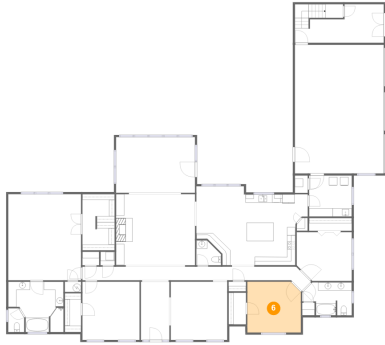

7095 Ox Bow Road, Ox Bottom, Bradfordville,
Tallahassee, Leon County, Florida, United States,

6 Floor 1 - Bedroom

Dimensions: 12'11" x 12'4"
Area: 157 sq. ft
Counted as living area: Yes

Heated: Yes
Finished: Yes
Enclosed: Yes
Contiguous: Yes
Permitted: Yes
Wet space: No
Addition: No
Conversion: No