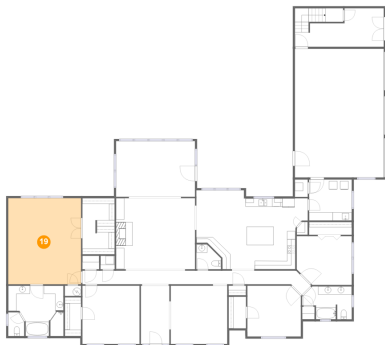

19 Floor 1 - Bedroom

Dimensions: 17'8" x 20'11"
Area: 369 sq. ft
Counted as living area: Yes

Heated: Yes
Finished: Yes
Enclosed: Yes
Contiguous: Yes
Permitted: Yes
Wet space: No
Addition: No
Conversion: No