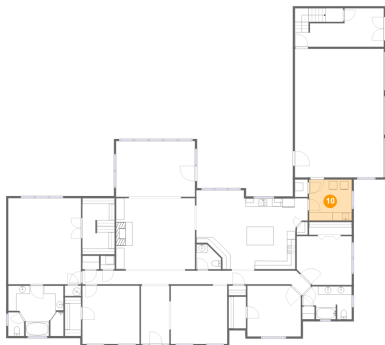

10 Floor 1 - Utility

Dimensions: 10'4" x 10'0"
Area: 103 sq. ft
Counted as living area: Yes

Heated: Yes
Finished: Yes
Enclosed: Yes
Contiguous: Yes
Permitted: Yes
Wet space: No
Addition: No
Conversion: No