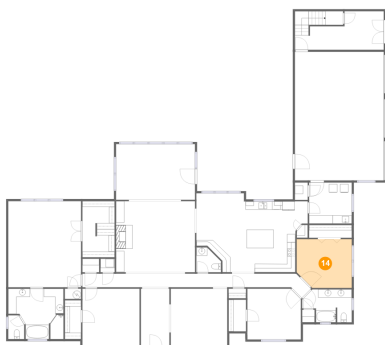

14 Floor 1 - Bedroom

Dimensions: 13'4" x 11'10"
Area: 151 sq. ft
Counted as living area: Yes

Heated: Yes
Finished: Yes
Enclosed: Yes
Contiguous: Yes
Permitted: Yes
Wet space: No
Addition: No
Conversion: No