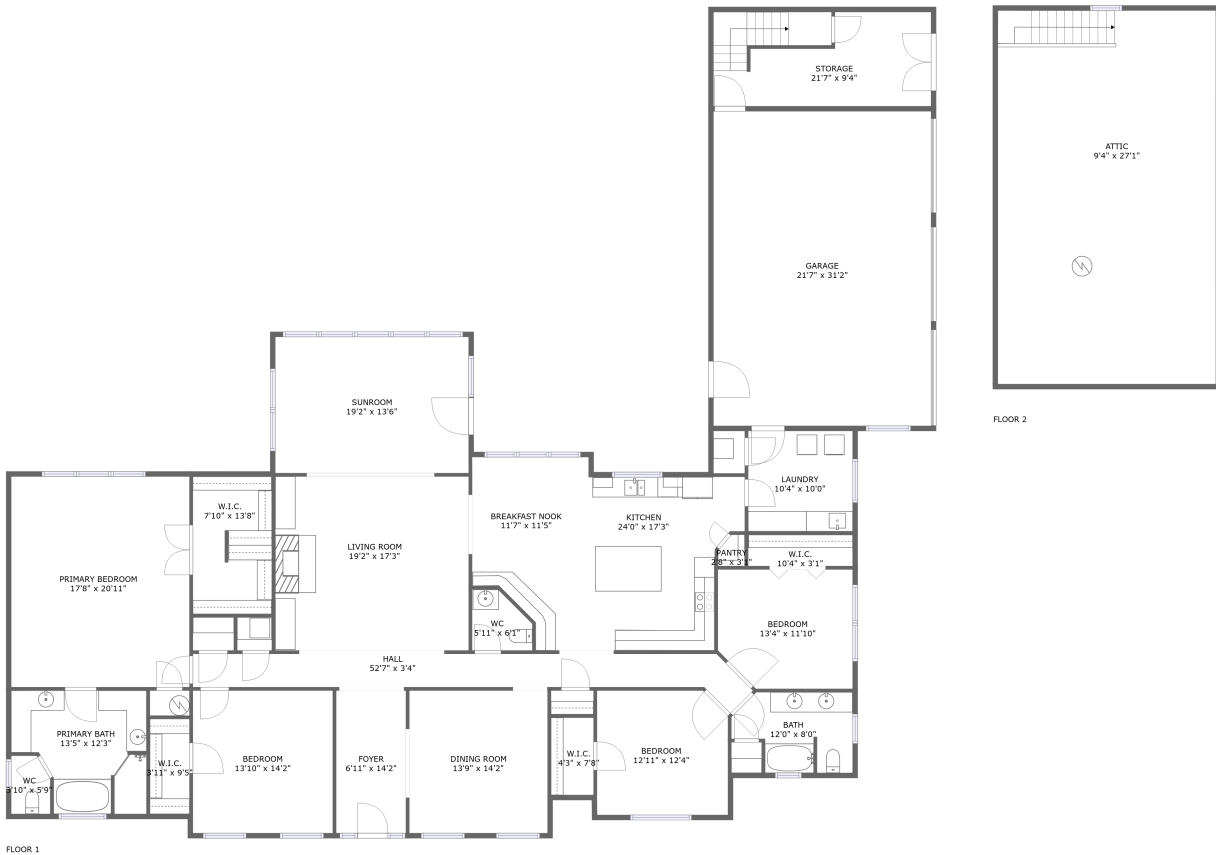

7095 Ox Bow Road, Ox Bottom, Bradfordville, Tallahassee, Leon County, Florida, United States,