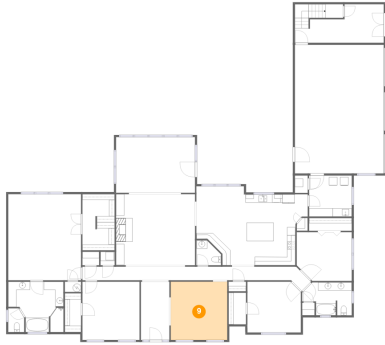

7095 Ox Bow Road, Ox Bottom, Bradfordville,
Tallahassee, Leon County, Florida, United States,

9 Floor 1 - Dining Room

Dimensions: 13'9" x 14'2"
Area: 194 sq. ft
Counted as living area: Yes

Heated: Yes
Finished: Yes
Enclosed: Yes
Contiguous: Yes
Permitted: Yes
Wet space: No
Addition: No
Conversion: No