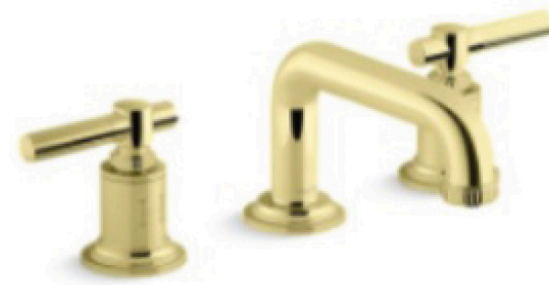

Watermark Faucet