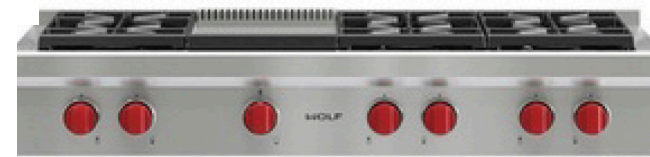

48" Wolf Rangetop