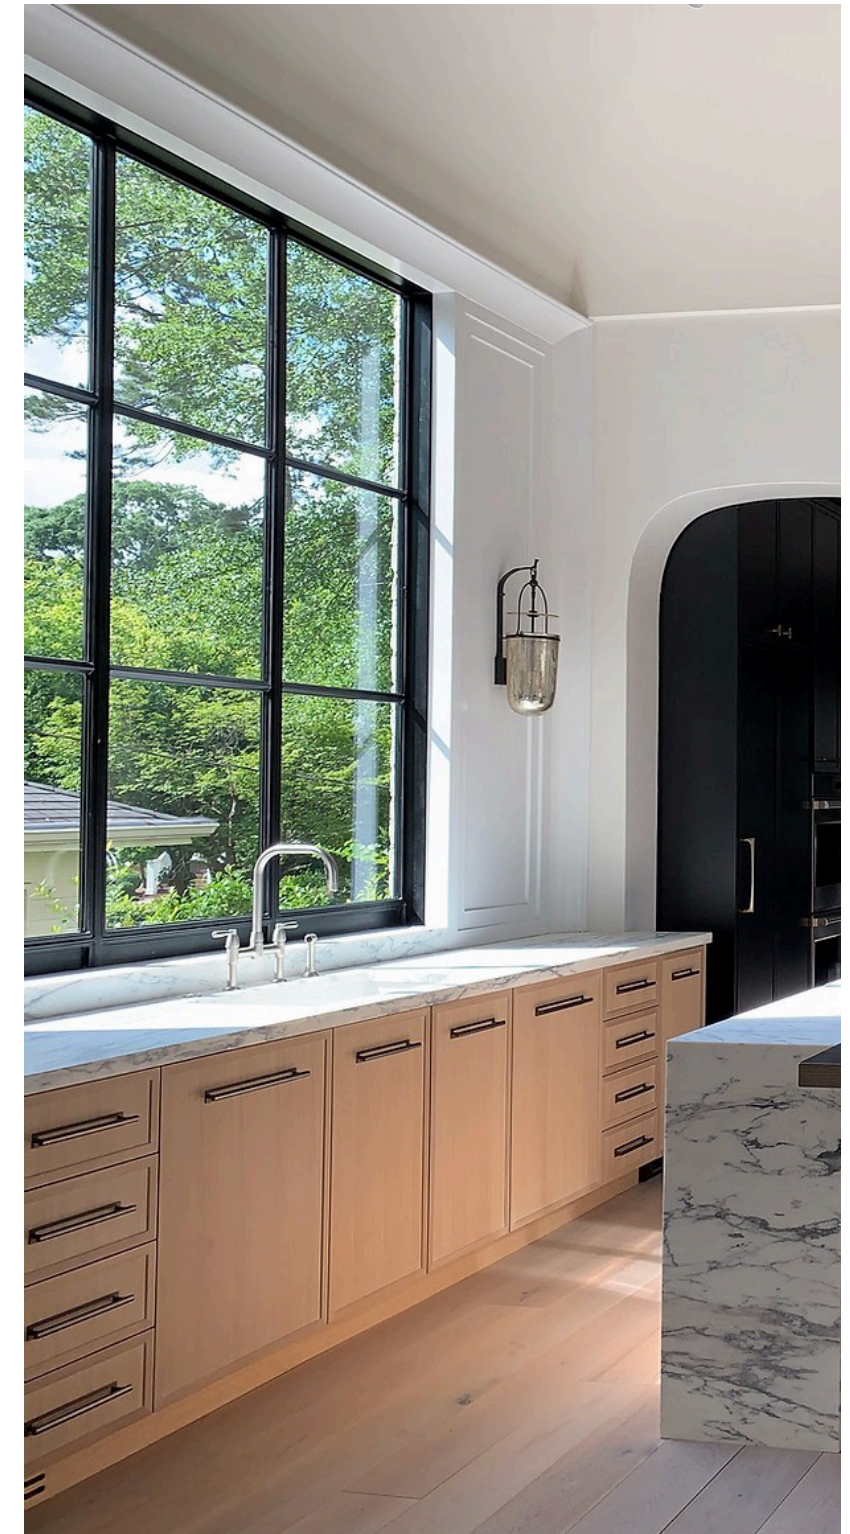

## KNOLLWOOD- FRONT DOOR & DETAILS

*Lookbook is intended for general concept only.  
Refer to contract for actual budget inclusions and allowances.*

FC  
INTERIORS

Kallista Kitchen Faucet & Soap Dispenser  
in Nickel Silver

Rohl Apron Front Kitchen Sink

COUNTERTOP: ISLAND & PERIMETER  
Porcelain

Image shown for Floating Drywall Hood Concept Only  
Range by Wolf (see appliances), Beams in Great Room Only.

Cabinet Inspiration