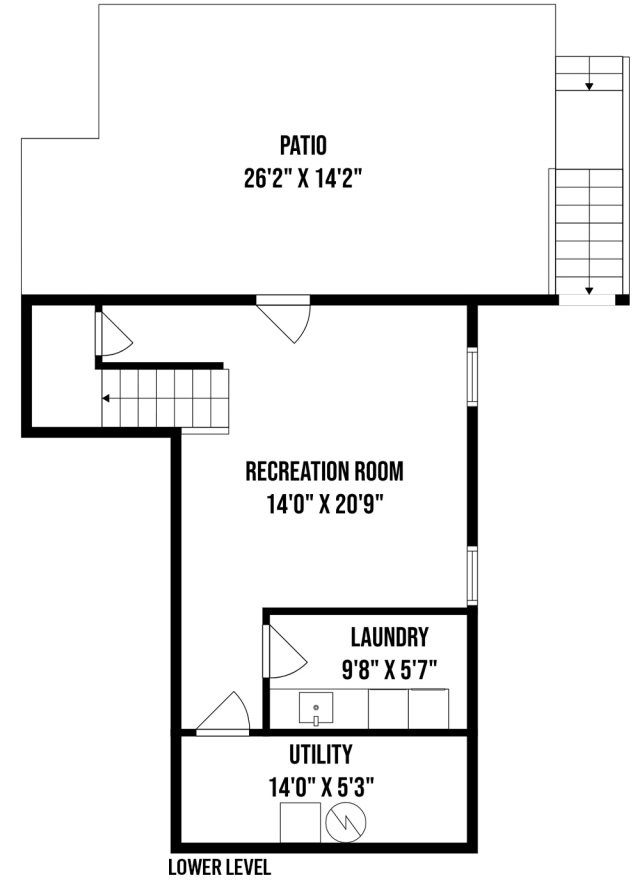

23 VALLEY VIEW ROAD GREAT NECK NY

PREPARED BY HOME MEDIA GROUP INC. TEL 212-731-2301

THIS FLOOR PLAN ILLUSTRATION IS AN APPROXIMATION OF EXISTING STRUCTURES AND FEATURES AND IS PROVIDED FOR CONVENIENCE ONLY WITH THE PERMISSION OF THE SELLER. ALL MEASUREMENTS ARE APPROXIMATE AND NOT GUARANTEED TO BE EXACT OR TO SCALE.