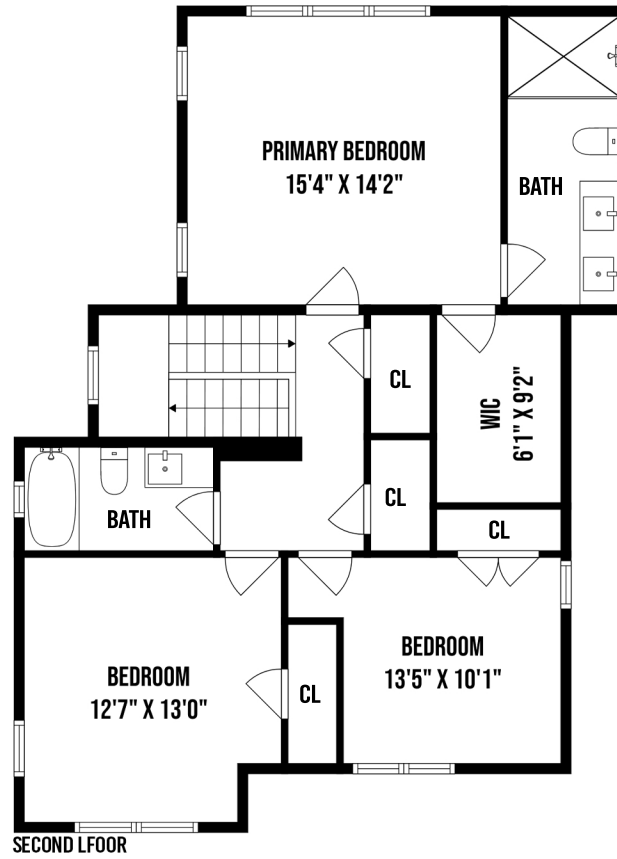

23 VALLEY VIEW ROAD GREAT NECK NY

PREPARED BY HOME MEDIA GROUP INC. TEL 212-731-2301

THIS FLOOR PLAN ILLUSTRATION IS AN APPROXIMATION OF EXISTING STRUCTURES AND FEATURES AND IS PROVIDED FOR CONVENIENCE ONLY WITH THE PERMISSION OF THE SELLER. ALL MEASUREMENTS ARE APPROXIMATE AND NOT GUARANTEED TO BE EXACT OR TO SCALE.