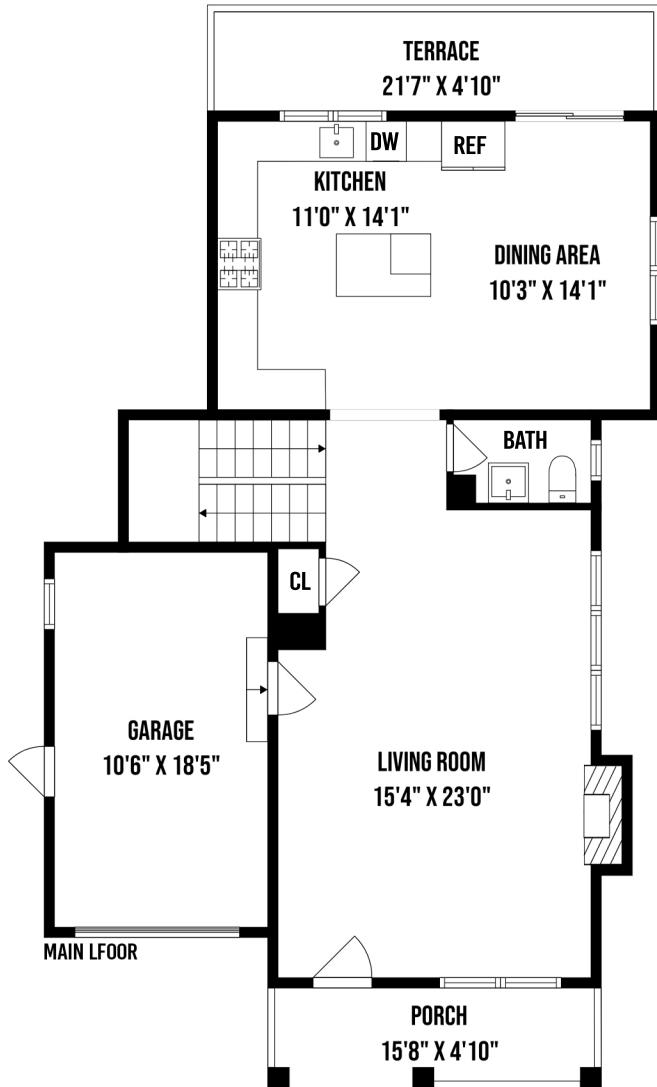

23 VALLEY VIEW ROAD GREAT NECK NY

PREPARED BY HOME MEDIA GROUP INC. TEL 212-731-2301

THIS FLOOR PLAN ILLUSTRATION IS AN APPROXIMATION OF EXISTING STRUCTURES AND FEATURES AND IS PROVIDED FOR CONVENIENCE ONLY WITH THE PERMISSION OF THE SELLER. ALL MEASUREMENTS ARE APPROXIMATE AND NOT GUARANTEED TO BE EXACT OR TO SCALE.