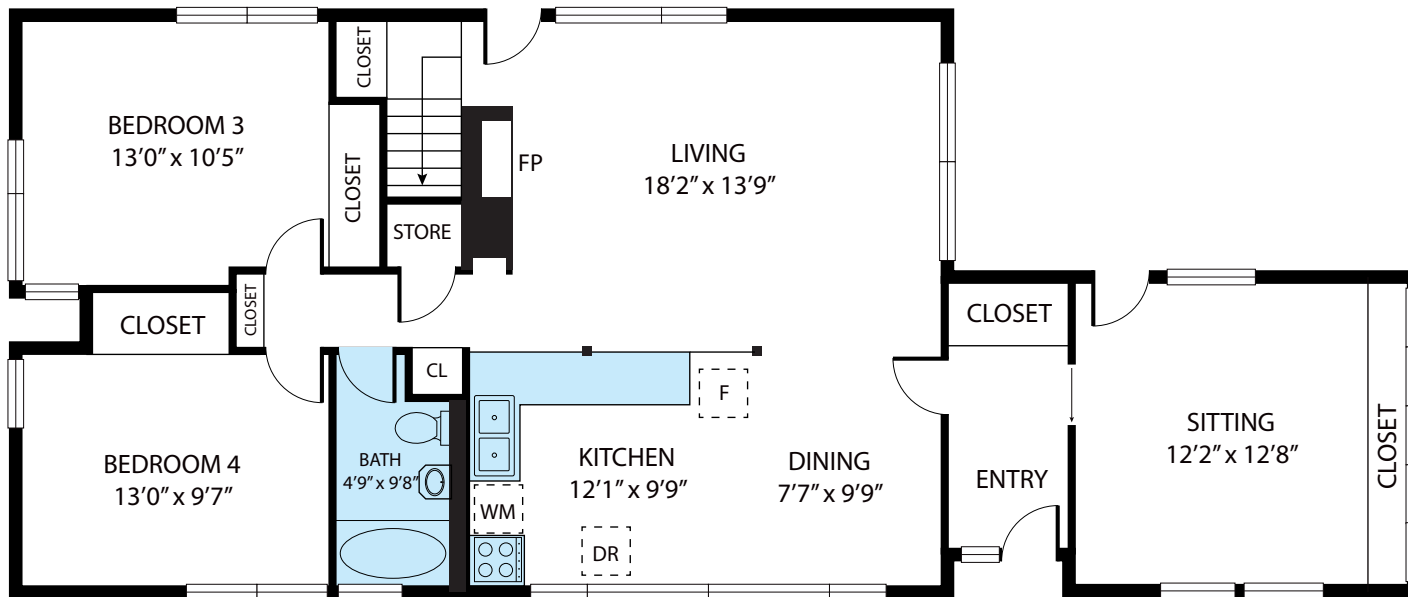

SECOND FLOOR

FIRST FLOOR

241 Holden Wood Road, Concord 01742

TOTAL APPROX. FLOOR AREA 1,808 SQ.FT

Whilst every attempt has been made to ensure the accuracy of the floor plan contained here, measurements of doors, windows, rooms and any other items are approximate and no responsibility is taken for any error, omission, or misstatement. This plan is for illustrative purposes only and should be used as such by any prospective purchaser.