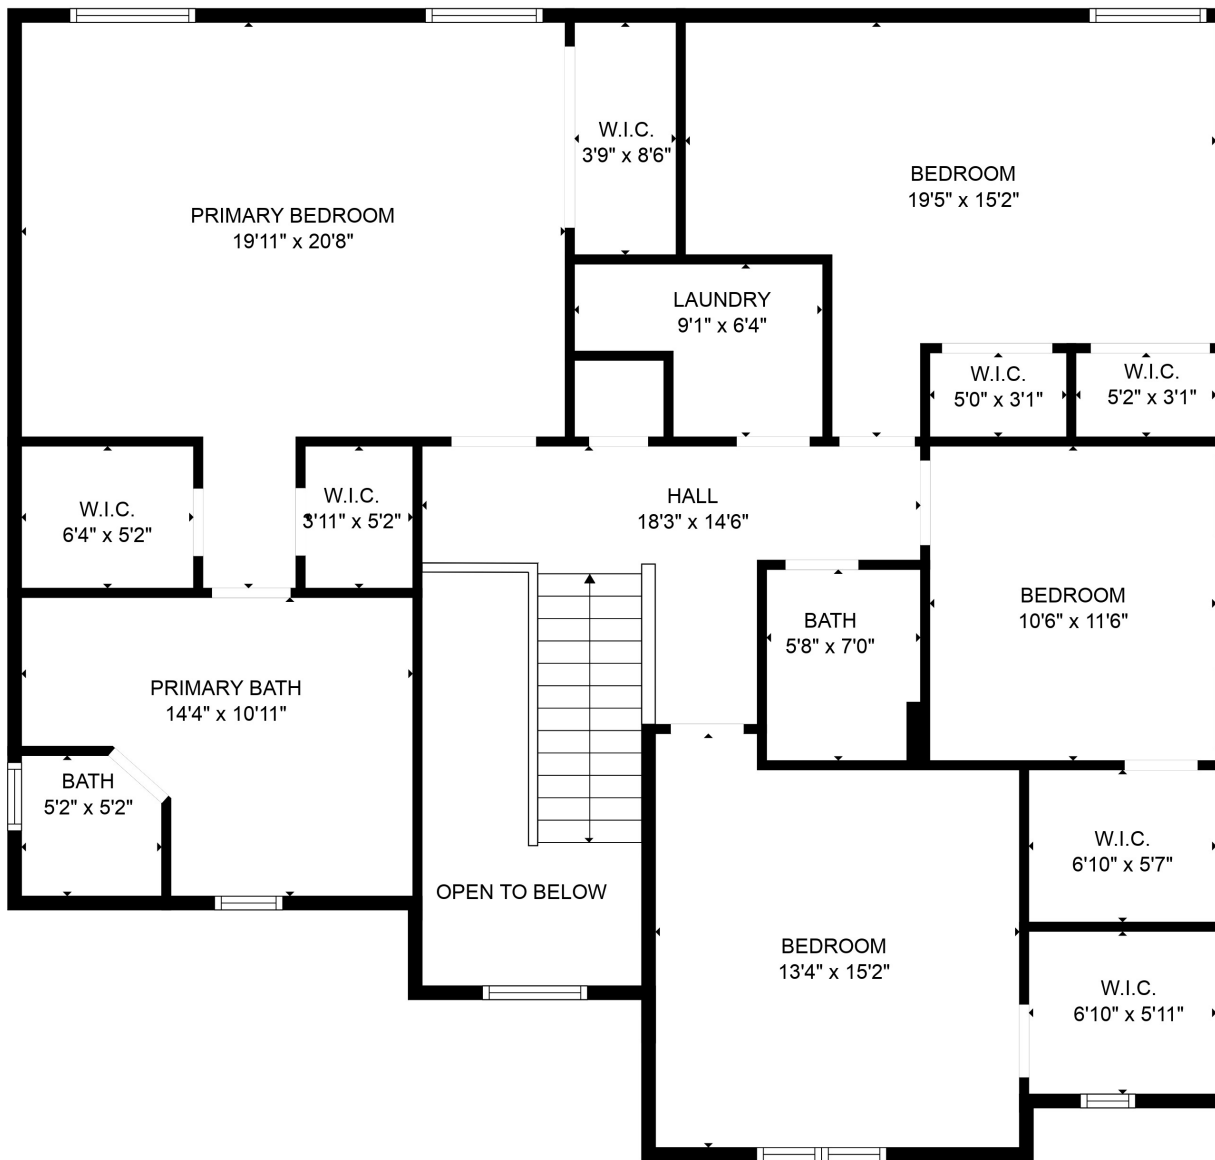

FLOOR 1

FLOOR 2

Total scanned area: 3415 sq. ft

SIZES AND DIMENSIONS ARE APPROXIMATE. ACTUAL MAY VARY.

Total scanned area: 3415 sq. ft

SIZES AND DIMENSIONS ARE APPROXIMATE. ACTUAL MAY VARY.

Total scanned area: 3415 sq. ft

SIZES AND DIMENSIONS ARE APPROXIMATE. ACTUAL MAY VARY.