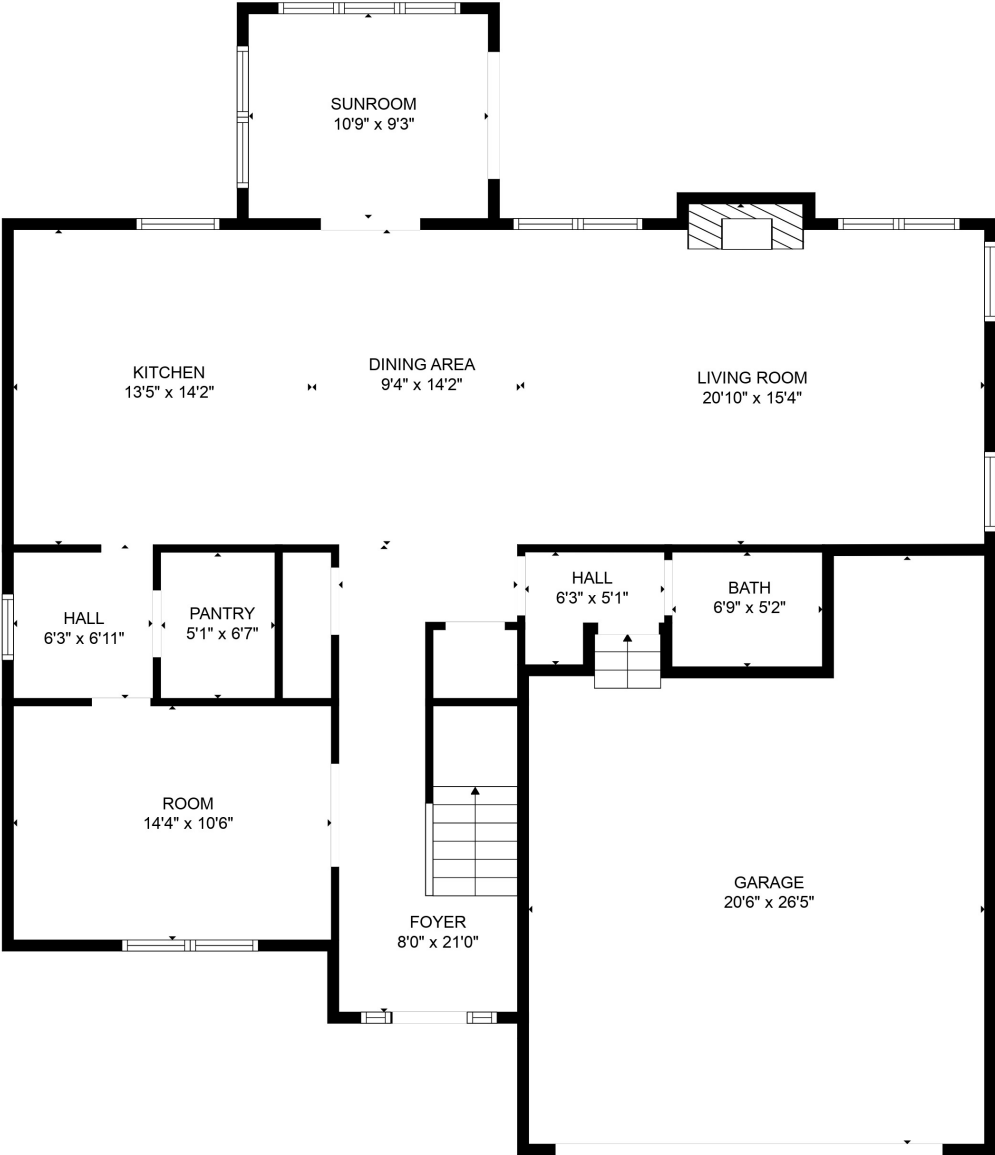

Total scanned area: 3415 sq. ft