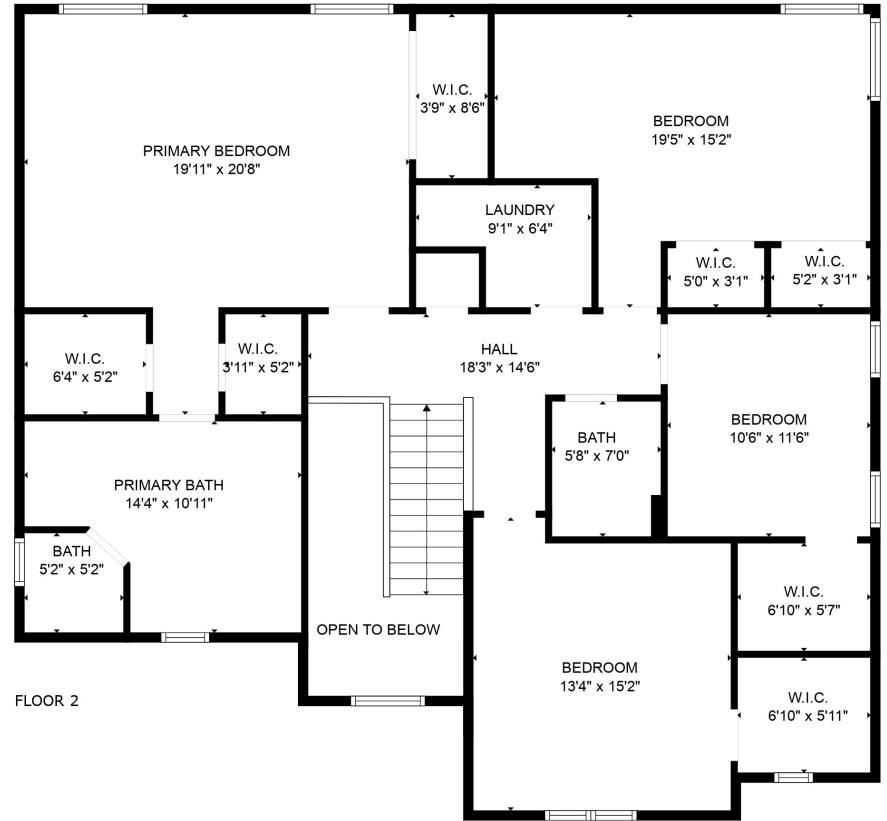

FLOOR 1

FLOOR 2

Total scanned area: 3415 sq. ft

SIZES AND DIMENSIONS ARE APPROXIMATE. ACTUAL MAY VARY.

Total scanned area: 3415 sq. ft

SIZES AND DIMENSIONS ARE APPROXIMATE. ACTUAL MAY VARY.

Total scanned area: 3415 sq. ft

SIZES AND DIMENSIONS ARE APPROXIMATE. ACTUAL MAY VARY.