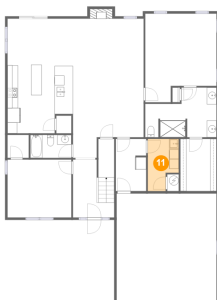

9 Floor 1 - Deck

Dimensions: 22'8" x 10'8"
Area: 232 sq. ft
Counted as Living Area: No

Heated: No
Finished: Yes
Enclosed: No
Contiguous: Yes
Permitted: Yes
Wet Space: No
Addition: No
Conversion: No

10 Floor 1 - W.i.c.

Dimensions: 7'6" x 10'9"
Area: 80 sq. ft
Counted as Living Area:
Yes

Heated: Yes
Finished: Yes
Enclosed: Yes
Contiguous:
Yes
Permitted: Yes
Wet Space: No
Addition: No
Conversion: No

11 Floor 1 - Laundry