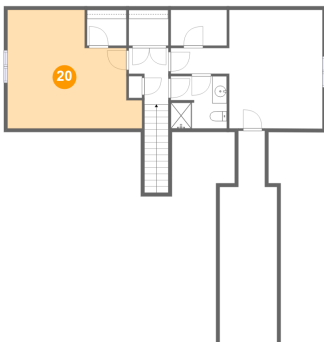

20 Floor 2 - Bedroom

Dimensions: 18'5" x 16'2"
Area: 242 sq. ft
Counted as Living Area:
Yes

Heated: Yes
Finished: Yes
Enclosed: Yes
Contiguous:
Yes
Permitted: Yes
Wet Space: No
Addition: No
Conversion: No