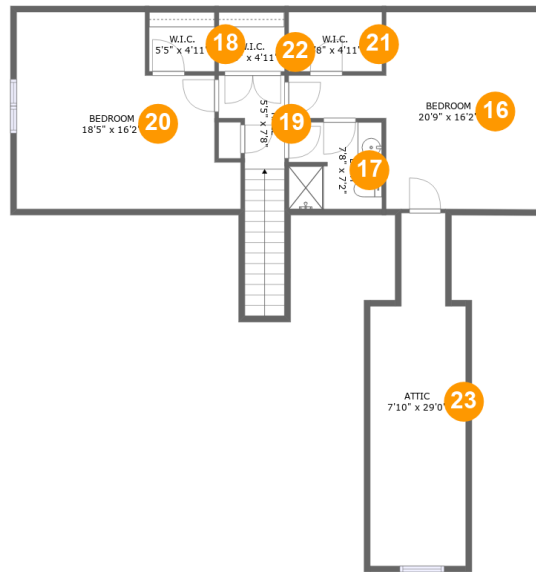

 **3,570** total sqft

2509 Russlen Drive, Robin Hood Park, Salem, Roanoke County, Virginia, United States, 24153

Room Dimensions

Floor 1

Total sqft: 2542

Living area: 1755

#	Room name	Dimensions	Area (sqft)	Counted as Living Area
1	Kitchen	13'6" x 14'1"	176 sq. ft	Yes
2	Foyer	8'6" x 11'11"	118 sq. ft	Yes
3	Primary Bedroom	14'9" x 18'3"	237 sq. ft	Yes
4	Room	4'5" x 4'9"	21 sq. ft	Yes
5	Mudroom	6'3" x 10'9"	67 sq. ft	Yes
6	Dining Area	13'6" x 9'6"	128 sq. ft	Yes
7	Garage	20'7" x 22'5"	463 sq. ft	No
8	Living Room	14'8" x 28'8"	388 sq. ft	Yes
9	Deck	22'8" x 10'8"	232 sq. ft	No
10	W.i.c.	7'6" x 10'9"	80 sq. ft	Yes
11	Laundry	6'5" x 10'9"	58 sq. ft	Yes

#	Room name	Dimensions	Area (sqft)	Counted as Living Area
12	Bath	14'9" x 10'3"	123 sq. ft	Yes
13	Bath	8'6" x 4'9"	40 sq. ft	Yes
14	Porch	8'10" x 5'8"	50 sq. ft	No
15	Bedroom	13'2" x 11'11"	157 sq. ft	Yes

2509 Russlen Drive, Robin Hood Park, Salem, Roanoke County, Virginia, United States, 24153

Room Dimensions

Floor 2

Total sqft: 1028

Living area: 797

#	Room name	Dimensions	Area (sqft)	Counted as Living Area
16	Bedroom	20'9" x 16'2"	235 sq. ft	Yes
17	Bath	7'8" x 7'2"	54 sq. ft	Yes
18	W.i.c.	5'5" x 4'11"	26 sq. ft	Yes
19	Hall	5'5" x 7'8"	72 sq. ft	Yes
20	Bedroom	18'5" x 16'2"	242 sq. ft	Yes
21	W.i.c.	7'8" x 4'11"	38 sq. ft	Yes
22	W.i.c.	5'5" x 4'11"	27 sq. ft	Yes
23	Attic	7'10" x 29'0"	154 sq. ft	No

2 Floor 1 - Foyer

Dimensions: 8'6" x 11'11"
Area: 118 sq. ft
Counted as Living Area:
Yes

Heated: Yes
Finished: Yes
Enclosed: Yes
Contiguous:
Yes
Permitted: Yes
Wet Space: No
Addition: No
Conversion: No

2509 Russlen Drive, Robin Hood Park, Salem, Roanoke County, Virginia, United States, 24153