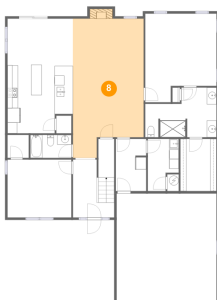

8 Floor 1 - Living Room

Dimensions: 14'8" x 28'8"
Area: 388 sq. ft
Counted as Living Area:
Yes

Heated: Yes
Finished: Yes
Enclosed: Yes
Contiguous:
Yes
Permitted: Yes
Wet Space: No
Addition: No
Conversion: No