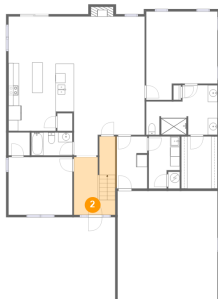

2509 Russlen Drive, Robin Hood Park, Salem, Roanoke County, Virginia, United States, 24153

1 Floor 1 - Kitchen

Dimensions: 13'6" x 14'1"
Area: 176 sq. ft
Counted as Living Area:
Yes

Heated: Yes
Finished: Yes
Enclosed: Yes
Contiguous:
Yes
Permitted: Yes
Wet Space: No
Addition: No
Conversion: No

2 Floor 1 - Foyer

Dimensions: 8'6" x 11'11"
Area: 118 sq. ft
Counted as Living Area:
Yes

Heated: Yes
Finished: Yes
Enclosed: Yes
Contiguous:
Yes
Permitted: Yes
Wet Space: No
Addition: No
Conversion: No

2509 Russlen Drive, Robin Hood Park, Salem, Roanoke County, Virginia, United States, 24153