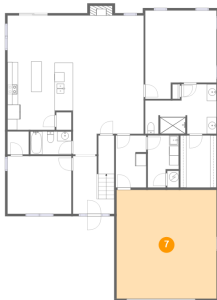

7 Floor 1 - Garage

Dimensions: 20'7" x 22'5"
Area: 463 sq. ft
Counted as Living Area: No

Heated: No
Finished: No
Enclosed: Yes
Contiguous: Yes
Permitted: Yes
Wet Space: No
Addition: No
Conversion: No