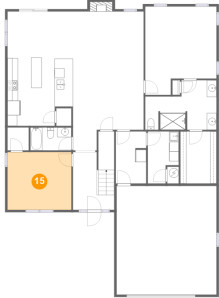

2509 Russlen Drive, Robin Hood Park, Salem, Roanoke County, Virginia, United States, 24153

15 Floor 1 - Bedroom

Dimensions: 13'2" x 11'11"
Area: 157 sq. ft
Counted as Living Area:
Yes

Heated: Yes
Finished: Yes
Enclosed: Yes
Contiguous:
Yes
Permitted: Yes
Wet Space: No
Addition: No
Conversion: No