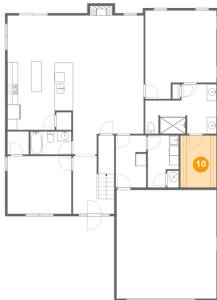

Dimensions: 14'8" x 28'8"
Area: 388 sq. ft
Counted as Living Area:
Yes

Heated: Yes
Finished: Yes
Enclosed: Yes
Contiguous:
Yes
Permitted: Yes
Wet Space: No
Addition: No
Conversion: No

2509 Russlen Drive, Robin Hood Park, Salem, Roanoke County, Virginia, United States, 24153

9 Floor 1 - Deck

Dimensions: 22'8" x 10'8"
Area: 232 sq. ft
Counted as Living Area: No

Heated: No
Finished: Yes
Enclosed: No
Contiguous: Yes
Permitted: Yes
Wet Space: No
Addition: No
Conversion: No

10 Floor 1 - W.i.c.

Dimensions: 7'6" x 10'9"
Area: 80 sq. ft
Counted as Living Area:
Yes

Heated: Yes
Finished: Yes
Enclosed: Yes
Contiguous:
Yes
Permitted: Yes
Wet Space: No
Addition: No
Conversion: No

11 Floor 1 - Laundry