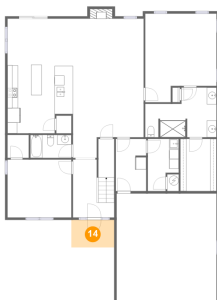

14 Floor 1 - Porch

Dimensions: 8'10" x 5'8"
Area: 50 sq. ft
Counted as Living Area: No

Heated: No
Finished: Yes
Enclosed: No
Contiguous: Yes
Permitted: Yes
Wet Space: No
Addition: No
Conversion: No