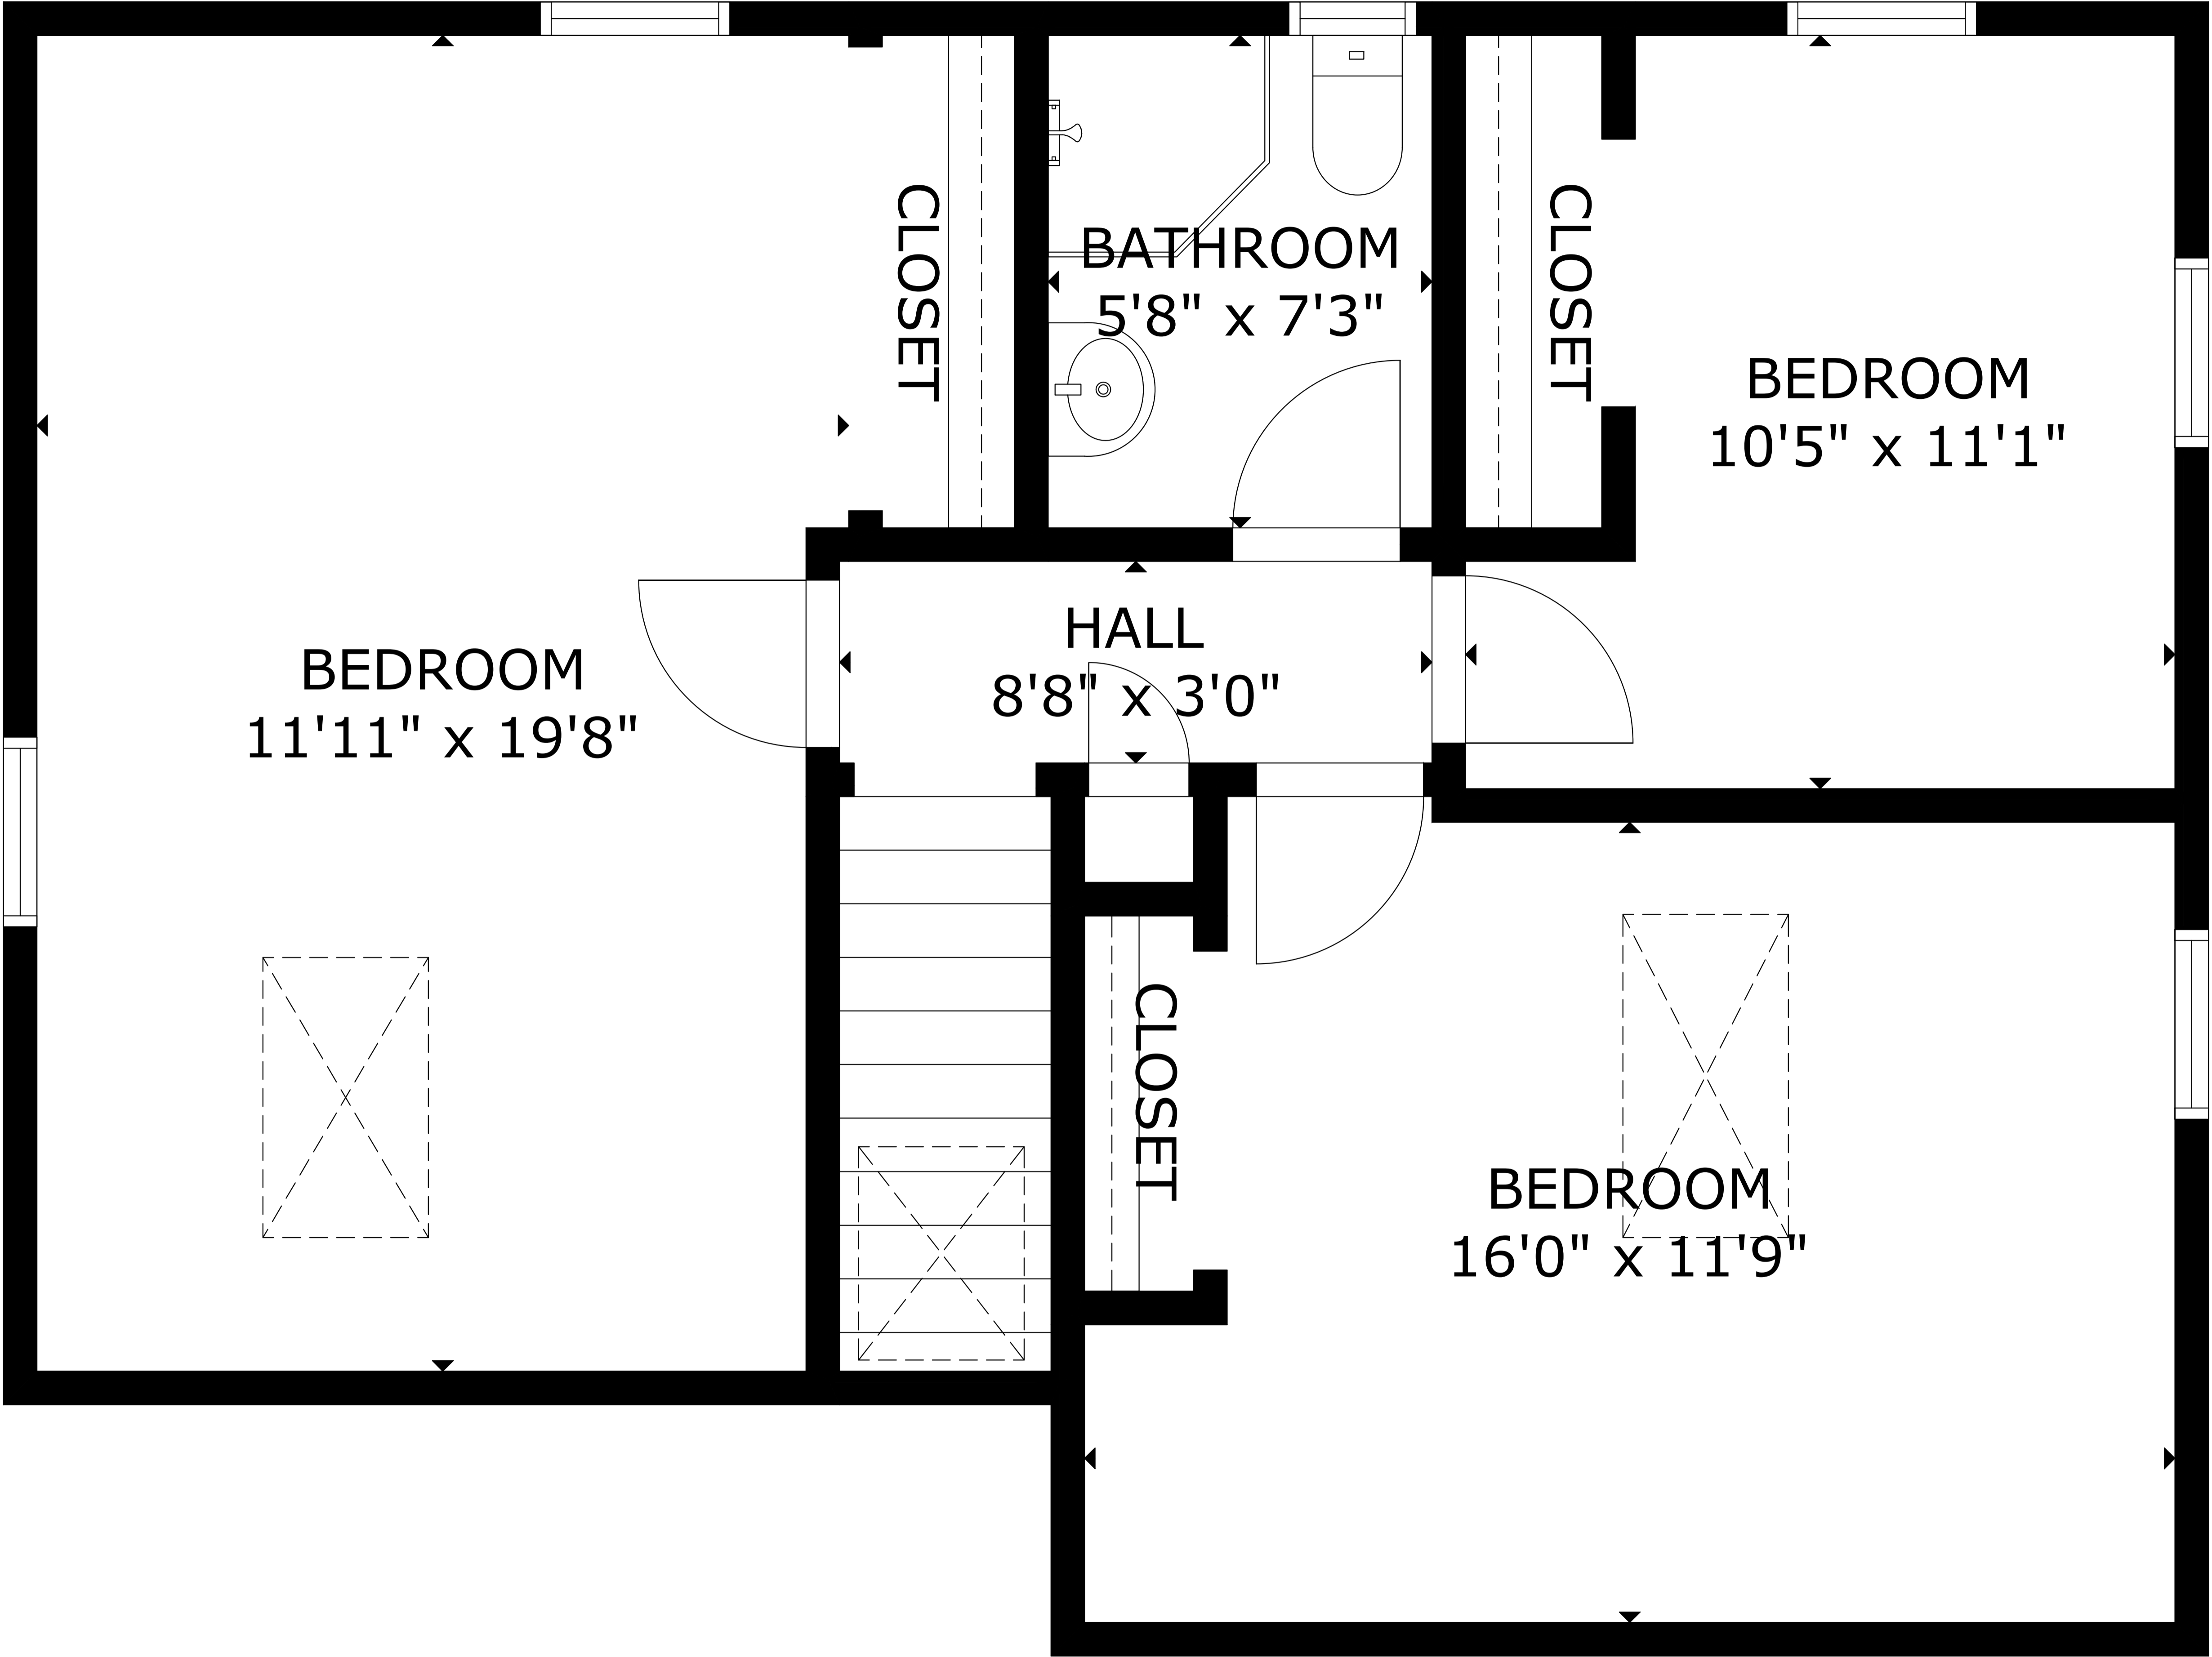

229 Ship Pond Rd, Plymouth

GROSS INTERNAL AREA
TOTAL: 2,130 sq.ft

FLOOR 1: 719 sq.ft, FLOOR 2: 735 sq.ft, FLOOR 3: 676 sq.ft

SIZE AND DIMENSIONS ARE APPROXIMATE, ACTUAL MAY VARY