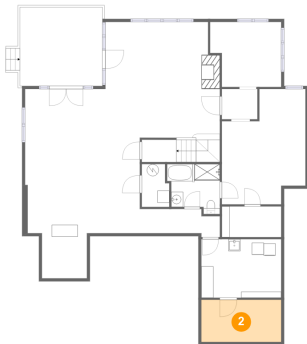

65 Milestone Lane, Penhook, Franklin County, Virginia, United States, 24137

1 Floor 1 - Bedroom

Dimensions: 13'11" x 19'3"
Area: 223 sq. ft
Counted as living area: Yes

Heated: Yes
Finished: Yes
Enclosed: Yes
Contiguous: Yes
Permitted: Yes
Wet space: No
Addition: No
Conversion: No

2 Floor 1 - Storage

Dimensions: 13'4" x 7'1"
Area: 94 sq. ft
Counted as living area: No

Heated: No
Finished: Yes
Enclosed: No
Contiguous: Yes
Permitted: Yes
Wet space: No
Addition: No
Conversion: No

65 Milestone Lane, Penhook, Franklin County, Virginia, United States, 24137