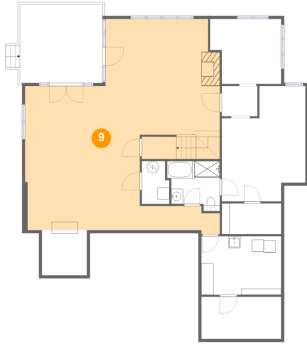

65 Milestone Lane, Penhook, Franklin County, Virginia, United States, 24137

9 Floor 1 - Recreation Room

Dimensions: 32'6" x 35'3"
Area: 875 sq. ft
Counted as living area: Yes

Heated: Yes
Finished: Yes
Enclosed: Yes
Contiguous: Yes
Permitted: Yes
Wet space: No
Addition: No
Conversion: No