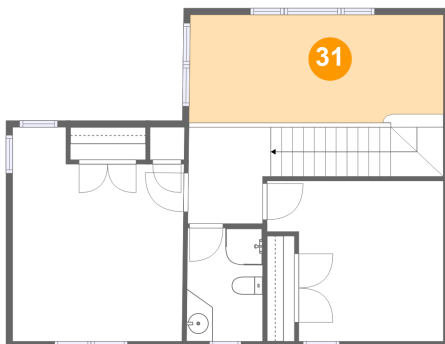

31 Floor 3 - Open To Below

Dimensions: 19'2" x 8'2"
Area: 154 sq. ft
Counted as living area: No

Heated: No
Finished: No
Enclosed: No
Contiguous: Yes
Permitted: No
Wet space: No
Addition: No
Conversion: No