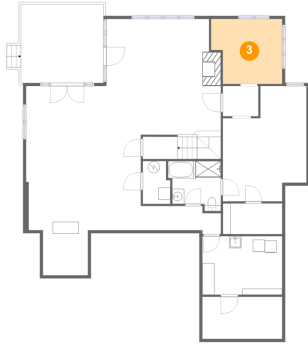

65 Milestone Lane, Penhook, Franklin County, Virginia, United States, 24137

1 Floor 1 - Bedroom

Dimensions: 13'11" x 19'3"
Area: 223 sq. ft
Counted as living area: Yes

Heated: Yes
Finished: Yes
Enclosed: Yes
Contiguous: Yes
Permitted: Yes
Wet space: No
Addition: No
Conversion: No

2 Floor 1 - Storage

Dimensions: 13'4" x 7'1"
Area: 94 sq. ft
Counted as living area: No

Heated: No
Finished: Yes
Enclosed: No
Contiguous: Yes
Permitted: Yes
Wet space: No
Addition: No
Conversion: No

65 Milestone Lane, Penhook, Franklin County, Virginia, United States, 24137

3 Floor 1 - Living Room

Dimensions: 11'11" x 10'10"
Area: 118 sq. ft
Counted as living area: Yes

Heated: Yes
Finished: Yes
Enclosed: Yes
Contiguous: Yes
Permitted: Yes
Wet space: No
Addition: No
Conversion: No

4 Floor 1 - Bar

Dimensions: 7'6" x 7'6"
Area: 57 sq. ft
Counted as living area: Yes

Heated: Yes
Finished: Yes
Enclosed: Yes
Contiguous: Yes
Permitted: Yes
Wet space: No
Addition: No
Conversion: No

5 Floor 1 - Outdoor