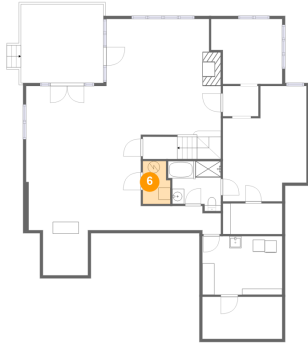

**65 Milestone Lane, Penhook, Franklin County,
Virginia, United States, 24137**

6 Floor 1 - Room

Dimensions: 4'7" x 7'2"
Area: 31 sq. ft
Counted as living area: No

Heated: No
Finished: No
Enclosed: Yes
Contiguous: Yes
Permitted: Yes
Wet space: No
Addition: No
Conversion: No