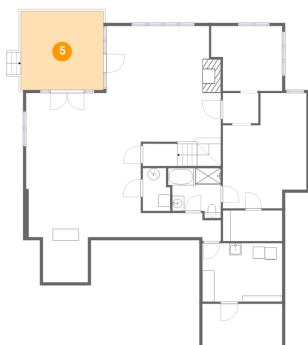

2 Floor 1 - Storage

Dimensions: 13'4" x 7'1"
Area: 94 sq. ft
Counted as living area: No

Heated: No
Finished: Yes
Enclosed: No
Contiguous: Yes
Permitted: Yes
Wet space: No
Addition: No
Conversion: No

65 Milestone Lane, Penhook, Franklin County, Virginia, United States, 24137

3 Floor 1 - Living Room

Dimensions: 11'11" x 10'10"
Area: 118 sq. ft
Counted as living area: Yes

Heated: Yes
Finished: Yes
Enclosed: Yes
Contiguous: Yes
Permitted: Yes
Wet space: No
Addition: No
Conversion: No

4 Floor 1 - Bar

Dimensions: 7'6" x 7'6"
Area: 57 sq. ft
Counted as living area: Yes

Heated: Yes
Finished: Yes
Enclosed: Yes
Contiguous: Yes
Permitted: Yes
Wet space: No
Addition: No
Conversion: No

5 Floor 1 - Outdoor

Dimensions: 13'9" x 13'2"
Area: 182 sq. ft
Counted as living area: No

Heated: No
Finished: Yes
Enclosed: No
Contiguous: Yes
Permitted: Yes
Wet space: No
Addition: No
Conversion: No

**65 Milestone Lane, Penhook, Franklin County,
Virginia, United States, 24137**