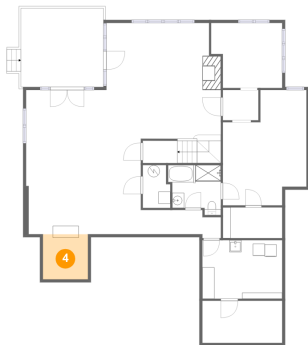

65 Milestone Lane, Penhook, Franklin County, Virginia, United States, 24137

1 Floor 1 - Bedroom

Dimensions: 13'11" x 19'3"
Area: 223 sq. ft
Counted as living area: Yes

Heated: Yes
Finished: Yes
Enclosed: Yes
Contiguous: Yes
Permitted: Yes
Wet space: No
Addition: No
Conversion: No

2 Floor 1 - Storage

Dimensions: 13'4" x 7'1"
Area: 94 sq. ft
Counted as living area: No

Heated: No
Finished: Yes
Enclosed: No
Contiguous: Yes
Permitted: Yes
Wet space: No
Addition: No
Conversion: No

65 Milestone Lane, Penhook, Franklin County, Virginia, United States, 24137

3 Floor 1 - Living Room

Dimensions: 11'11" x 10'10"
Area: 118 sq. ft
Counted as living area: Yes

Heated: Yes
Finished: Yes
Enclosed: Yes
Contiguous: Yes
Permitted: Yes
Wet space: No
Addition: No
Conversion: No

4 Floor 1 - Bar

Dimensions: 7'6" x 7'6"
Area: 57 sq. ft
Counted as living area: Yes

Heated: Yes
Finished: Yes
Enclosed: Yes
Contiguous: Yes
Permitted: Yes
Wet space: No
Addition: No
Conversion: No

5 Floor 1 - Outdoor