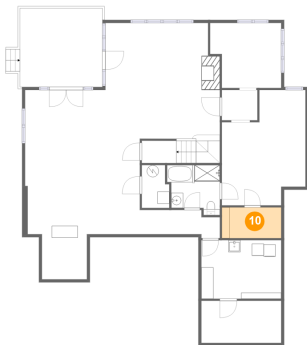

10 Floor 1 - Cl

Dimensions: 9'11" x 5'2"
Area: 51 sq. ft
Counted as living area: Yes

Heated: Yes
Finished: Yes
Enclosed: Yes
Contiguous: Yes
Permitted: Yes
Wet space: No
Addition: No
Conversion: No