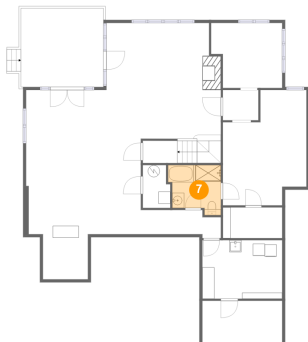

7 Floor 1 - Bath

Dimensions: 8'10" x 8'4"
Area: 64 sq. ft
Counted as living area: Yes

Heated: Yes
Finished: Yes
Enclosed: Yes
Contiguous: Yes
Permitted: Yes
Wet space: Yes
Addition: No
Conversion: No