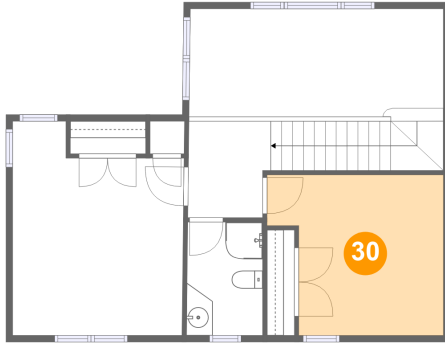

**65 Milestone Lane, Penhook, Franklin County,
Virginia, United States, 24137**

30 Floor 3 - Bedroom

Dimensions: 13'4" x 12'1"
Area: 142 sq. ft
Counted as living area: Yes

Heated: Yes
Finished: Yes
Enclosed: Yes
Contiguous: Yes
Permitted: Yes
Wet space: No
Addition: No
Conversion: No