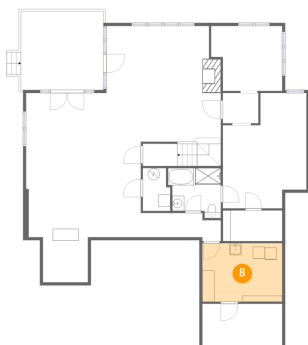

8 Floor 1 - Utility

Dimensions: 13'4" x 9'9"
Area: 131 sq. ft
Counted as living area: Yes

Heated: Yes
Finished: Yes
Enclosed: Yes
Contiguous: Yes
Permitted: Yes
Wet space: No
Addition: No
Conversion: No