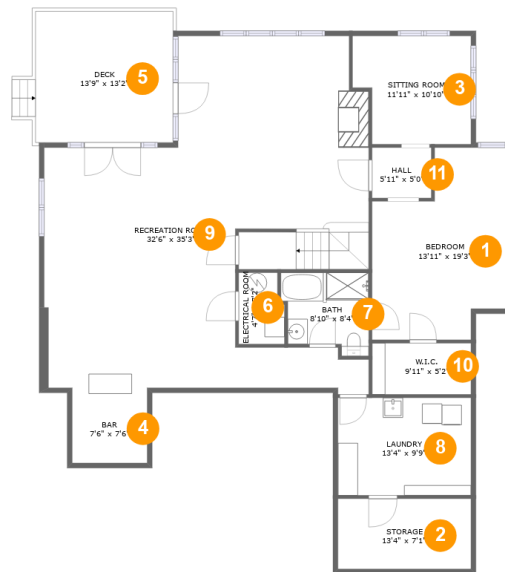

 **5,521** Total sqft

65 Milestone Lane, Penhook, Franklin County, Virginia, United States, 24137

Room dimensions

Floor 1

Total sqft: 2016 Living area: 1695

#		Dimensions	sqft	Counted as living area
1	Bedroom	13'11" x 19'3"	223 sq. ft	Yes
2	Storage	13'4" x 7'1"	94 sq. ft	No
3	Living Room	11'11" x 10'10"	118 sq. ft	Yes
4	Bar	7'6" x 7'6"	57 sq. ft	Yes
5	Outdoor	13'9" x 13'2"	182 sq. ft	No
6	Room	4'7" x 7'2"	31 sq. ft	No
7	Bath	8'10" x 8'4"	64 sq. ft	Yes
8	Utility	13'4" x 9'9"	131 sq. ft	Yes
9	Recreation Room	32'6" x 35'3"	875 sq. ft	Yes
10	Cl	9'11" x 5'2"	51 sq. ft	Yes
11	Hall	5'11" x 5'0"	30 sq. ft	Yes