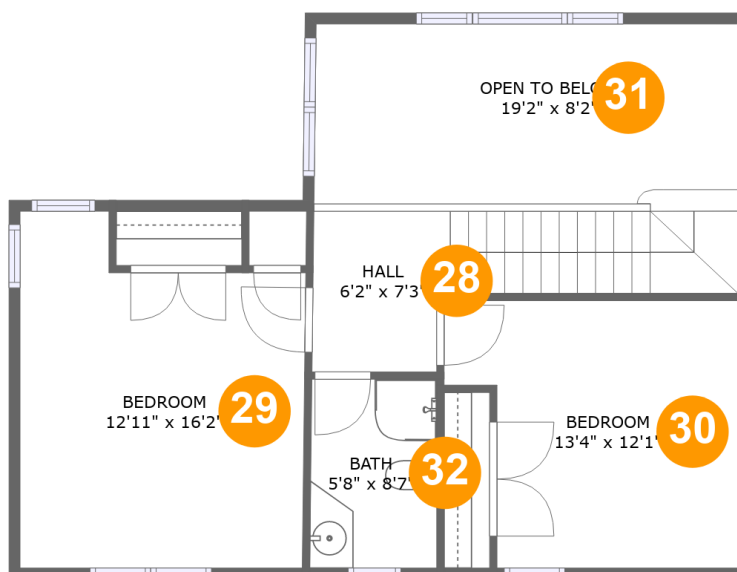

 **5,521** Total sqft

65 Milestone Lane, Penhook, Franklin County, Virginia, United States, 24137

Room dimensions

Floor 1

Total sqft: 2016 Living area: 1695

#		Dimensions	sqft	Counted as living area
1	Bedroom	13'11" x 19'3"	223 sq. ft	Yes
2	Storage	13'4" x 7'1"	94 sq. ft	No
3	Living Room	11'11" x 10'10"	118 sq. ft	Yes
4	Bar	7'6" x 7'6"	57 sq. ft	Yes
5	Outdoor	13'9" x 13'2"	182 sq. ft	No
6	Room	4'7" x 7'2"	31 sq. ft	No
7	Bath	8'10" x 8'4"	64 sq. ft	Yes
8	Utility	13'4" x 9'9"	131 sq. ft	Yes
9	Recreation Room	32'6" x 35'3"	875 sq. ft	Yes
10	Cl	9'11" x 5'2"	51 sq. ft	Yes
11	Hall	5'11" x 5'0"	30 sq. ft	Yes

Room dimensions

Floor 2

Total sqft: 2758 Living area: 1871

#		Dimensions	sqft	Counted as living area
12	Outdoor	13'9" x 13'1"	182 sq. ft	No
13	Bedroom	13'11" x 22'11"	287 sq. ft	Yes
14	Bath	5'6" x 4'9"	26 sq. ft	Yes
15	Living Room	19'2" x 23'5"	429 sq. ft	Yes
16	Nook	8'11" x 7'0"	62 sq. ft	Yes
17	Cl	5'9" x 4'9"	27 sq. ft	Yes
18	Bath	4'9" x 5'0"	24 sq. ft	Yes
19	Office	13'2" x 10'10"	124 sq. ft	Yes
20	Hall	13'5" x 3'9"	50 sq. ft	Yes
21	Dining Room	13'1" x 11'10"	155 sq. ft	Yes
22	Garage	22'6" x 22'5"	503 sq. ft	No

65 Milestone Lane, Penhook, Franklin County, Virginia, United States, 24137

Room dimensions

Floor 3

Total sqft: 747 Living area: 576

#		Dimensions	sqft	Counted as living area
28	Hall	6'2" x 7'3"	101 sq. ft	Yes
29	Bedroom	12'11" x 16'2"	184 sq. ft	Yes
30	Bedroom	13'4" x 12'1"	142 sq. ft	Yes
31	Open To Below	19'2" x 8'2"	154 sq. ft	No
32	Bath	5'8" x 8'7"	49 sq. ft	Yes