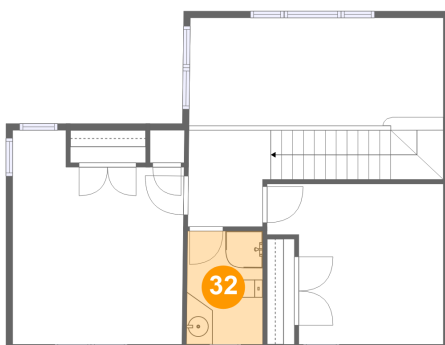

32 Floor 3 - Bath

Dimensions: 5'8" x 8'7"
Area: 49 sq. ft
Counted as living area: Yes

Heated: Yes
Finished: Yes
Enclosed: Yes
Contiguous: Yes
Permitted: Yes
Wet space: Yes
Addition: No
Conversion: No