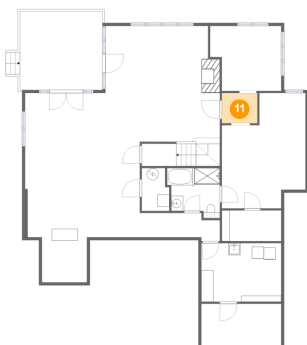

11 Floor 1 - Hall

Dimensions: 5'11" x 5'0"
Area: 30 sq. ft
Counted as living area: Yes

Heated: Yes
Finished: Yes
Enclosed: Yes
Contiguous: Yes
Permitted: Yes
Wet space: No
Addition: No
Conversion: No