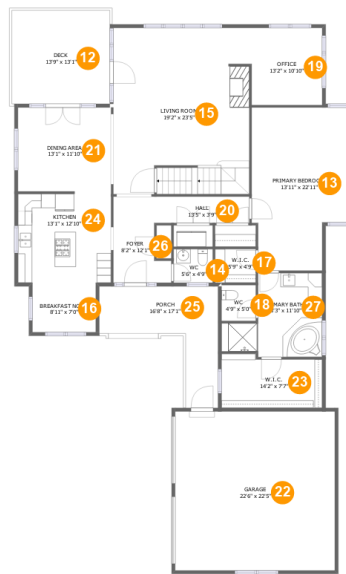

65 Milestone Lane, Penhook, Franklin County, Virginia, United States, 24137

Room dimensions

Floor 2

Total sqft: 2758 Living area: 1871

#		Dimensions	sqft	Counted as living area
12	Outdoor	13'9" x 13'1"	182 sq. ft	No
13	Bedroom	13'11" x 22'11"	287 sq. ft	Yes
14	Bath	5'6" x 4'9"	26 sq. ft	Yes
15	Living Room	19'2" x 23'5"	429 sq. ft	Yes
16	Nook	8'11" x 7'0"	62 sq. ft	Yes
17	Cl	5'9" x 4'9"	27 sq. ft	Yes
18	Bath	4'9" x 5'0"	24 sq. ft	Yes
19	Office	13'2" x 10'10"	124 sq. ft	Yes
20	Hall	13'5" x 3'9"	50 sq. ft	Yes
21	Dining Room	13'1" x 11'10"	155 sq. ft	Yes
22	Garage	22'6" x 22'5"	503 sq. ft	No

Scan captured on Mon, 23 Dec 2024 20:10:25 GMT

Information is calculated by Cubicasa technology deemed highly reliable but not guaranteed.