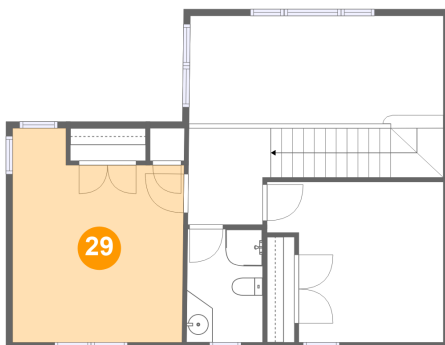

29 Floor 3 - Bedroom

Dimensions: 12'11" x 16'2"
Area: 184 sq. ft
Counted as living area: Yes

Heated: Yes
Finished: Yes
Enclosed: Yes
Contiguous: Yes
Permitted: Yes
Wet space: No
Addition: No
Conversion: No