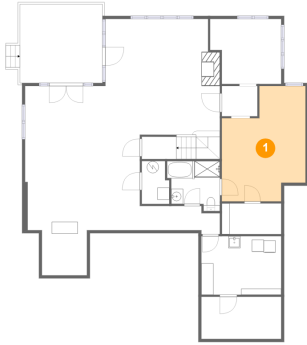

65 Milestone Lane, Penhook, Franklin County, Virginia, United States, 24137

Room dimensions

Floor 3

Total sqft: 747 Living area: 576

#		Dimensions	sqft	Counted as living area
28	Hall	6'2" x 7'3"	101 sq. ft	Yes
29	Bedroom	12'11" x 16'2"	184 sq. ft	Yes
30	Bedroom	13'4" x 12'1"	142 sq. ft	Yes
31	Open To Below	19'2" x 8'2"	154 sq. ft	No
32	Bath	5'8" x 8'7"	49 sq. ft	Yes

65 Milestone Lane, Penhook, Franklin County, Virginia, United States, 24137

1 Floor 1 - Bedroom

Dimensions: 13'11" x 19'3"
Area: 223 sq. ft
Counted as living area: Yes

Heated: Yes
Finished: Yes
Enclosed: Yes
Contiguous: Yes
Permitted: Yes
Wet space: No
Addition: No
Conversion: No

2 Floor 1 - Storage

Dimensions: 13'4" x 7'1"
Area: 94 sq. ft
Counted as living area: No

Heated: No
Finished: Yes
Enclosed: No
Contiguous: Yes
Permitted: Yes
Wet space: No
Addition: No
Conversion: No

65 Milestone Lane, Penhook, Franklin County, Virginia, United States, 24137