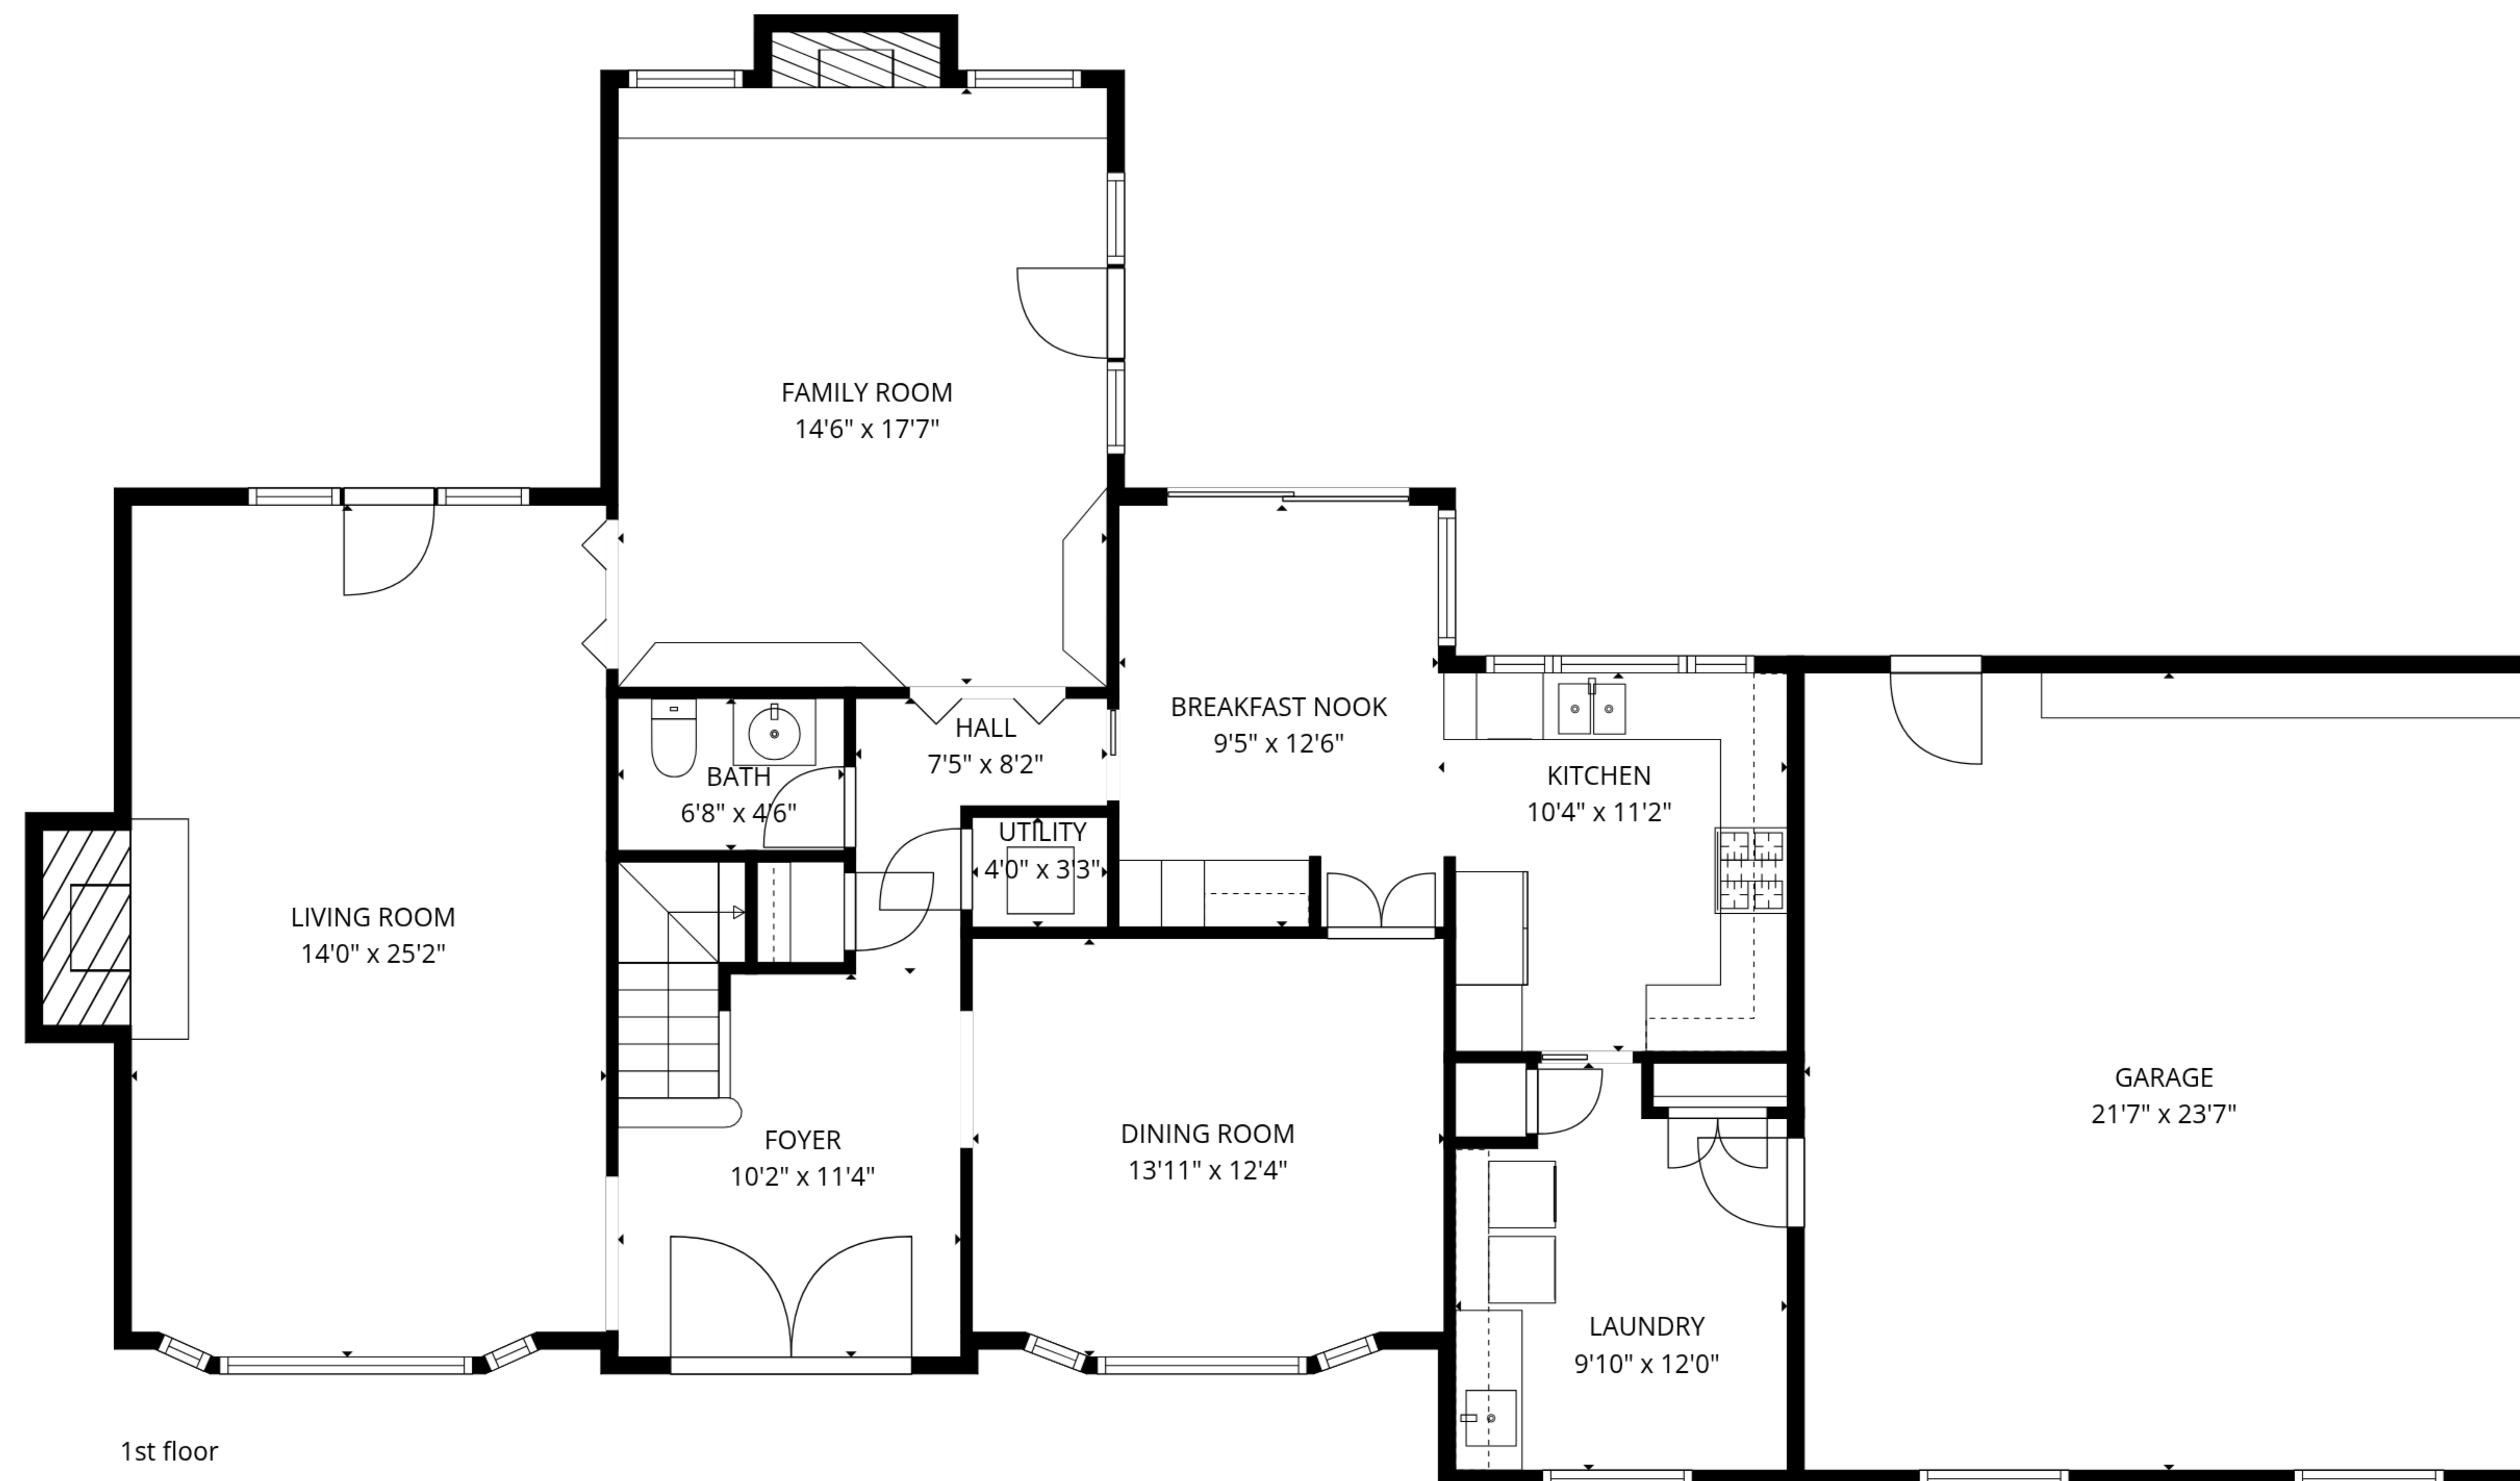

TOTAL: 2348 sq. ft

1st floor: 1377 sq. ft, 2nd floor: 971 sq. ft

EXCLUDED AREAS: GARAGE: 507 sq. ft, UTILITY: 13 sq. ft, FIREPLACE: 28 sq. ft,
WALLS: 183 sq. ft

TOTAL: 2348 sq. ft

1st floor: 1377 sq. ft, 2nd floor: 971 sq. ft

EXCLUDED AREAS: GARAGE: 507 sq. ft, UTILITY: 13 sq. ft, FIREPLACE: 28 sq. ft,
WALLS: 183 sq. ft

2nd floor

1st floor

TOTAL: 2348 sq. ft
 1st floor: 1377 sq. ft, 2nd floor: 971 sq. ft
 EXCLUDED AREAS: GARAGE: 507 sq. ft, UTILITY: 13 sq. ft, FIREPLACE: 28 sq. ft,
 WALLS: 183 sq. ft