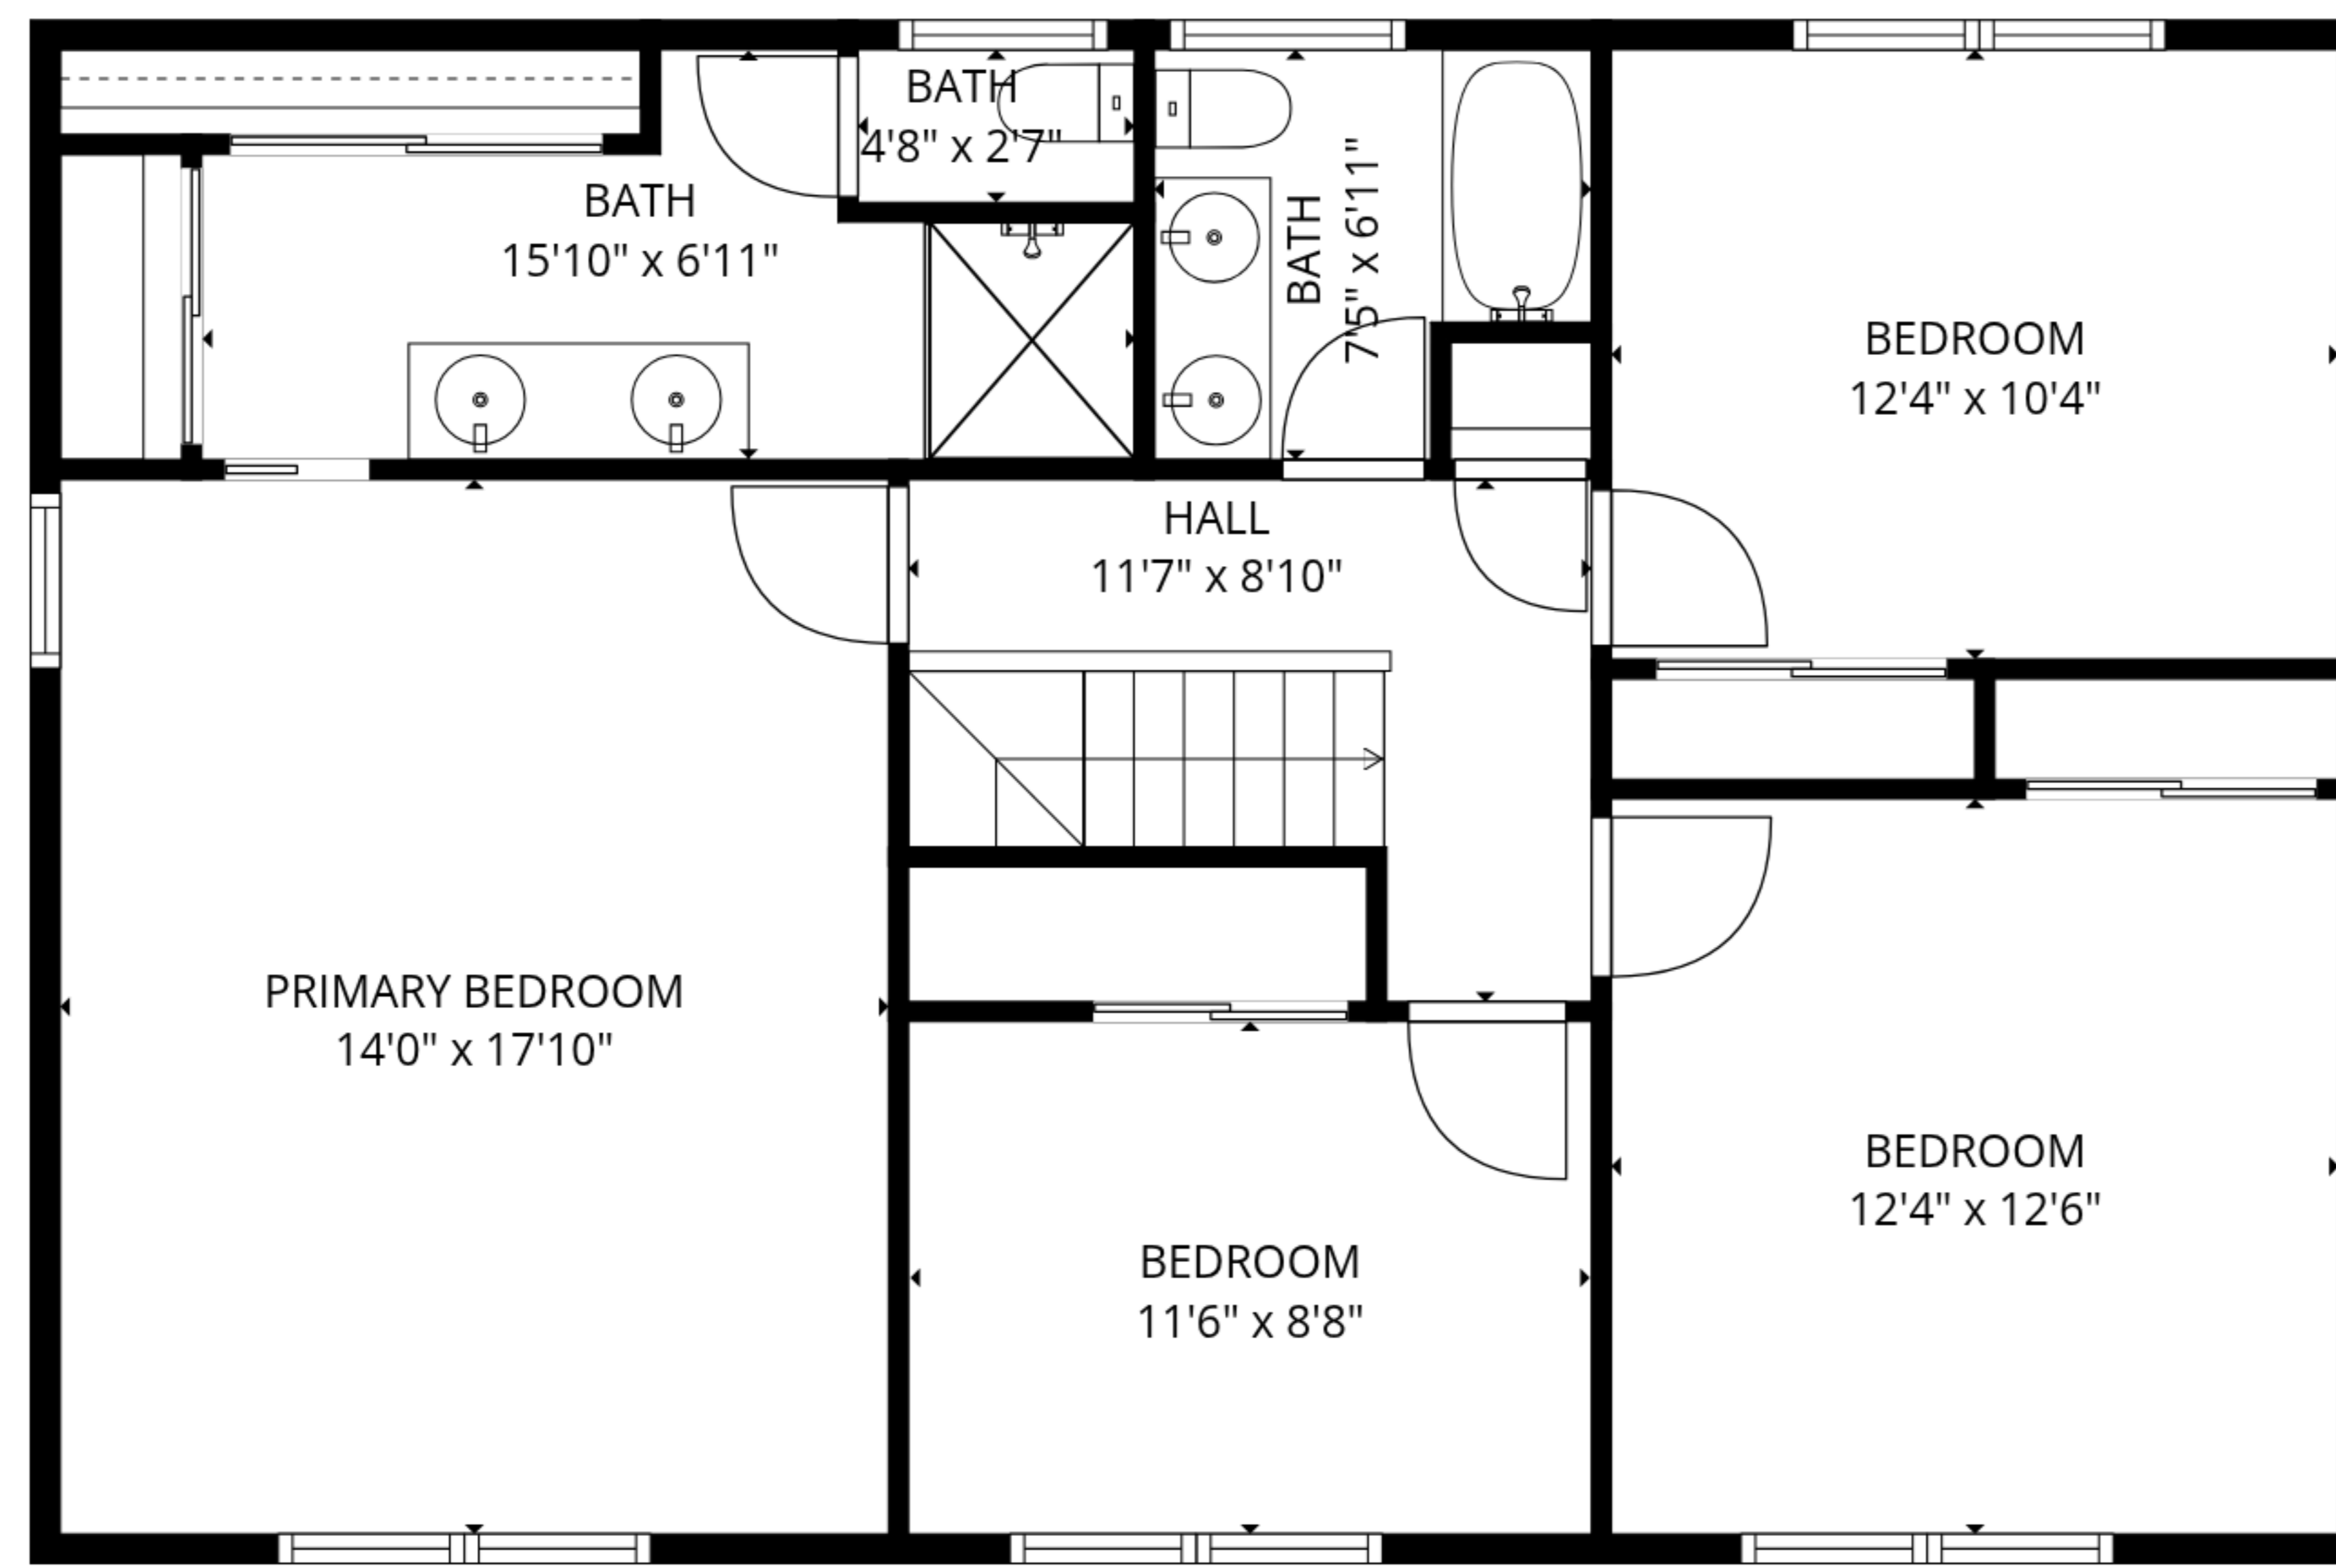

TOTAL: 2348 sq. ft

1st floor: 1377 sq. ft, 2nd floor: 971 sq. ft

EXCLUDED AREAS: GARAGE: 507 sq. ft, UTILITY: 13 sq. ft, FIREPLACE: 28 sq. ft,
WALLS: 183 sq. ft

TOTAL: 2348 sq. ft

1st floor: 1377 sq. ft, 2nd floor: 971 sq. ft

EXCLUDED AREAS: GARAGE: 507 sq. ft, UTILITY: 13 sq. ft, FIREPLACE: 28 sq. ft,
WALLS: 183 sq. ft

2nd floor

1st floor

TOTAL: 2348 sq. ft
 1st floor: 1377 sq. ft, 2nd floor: 971 sq. ft
 EXCLUDED AREAS: GARAGE: 507 sq. ft, UTILITY: 13 sq. ft, FIREPLACE: 28 sq. ft,
 WALLS: 183 sq. ft