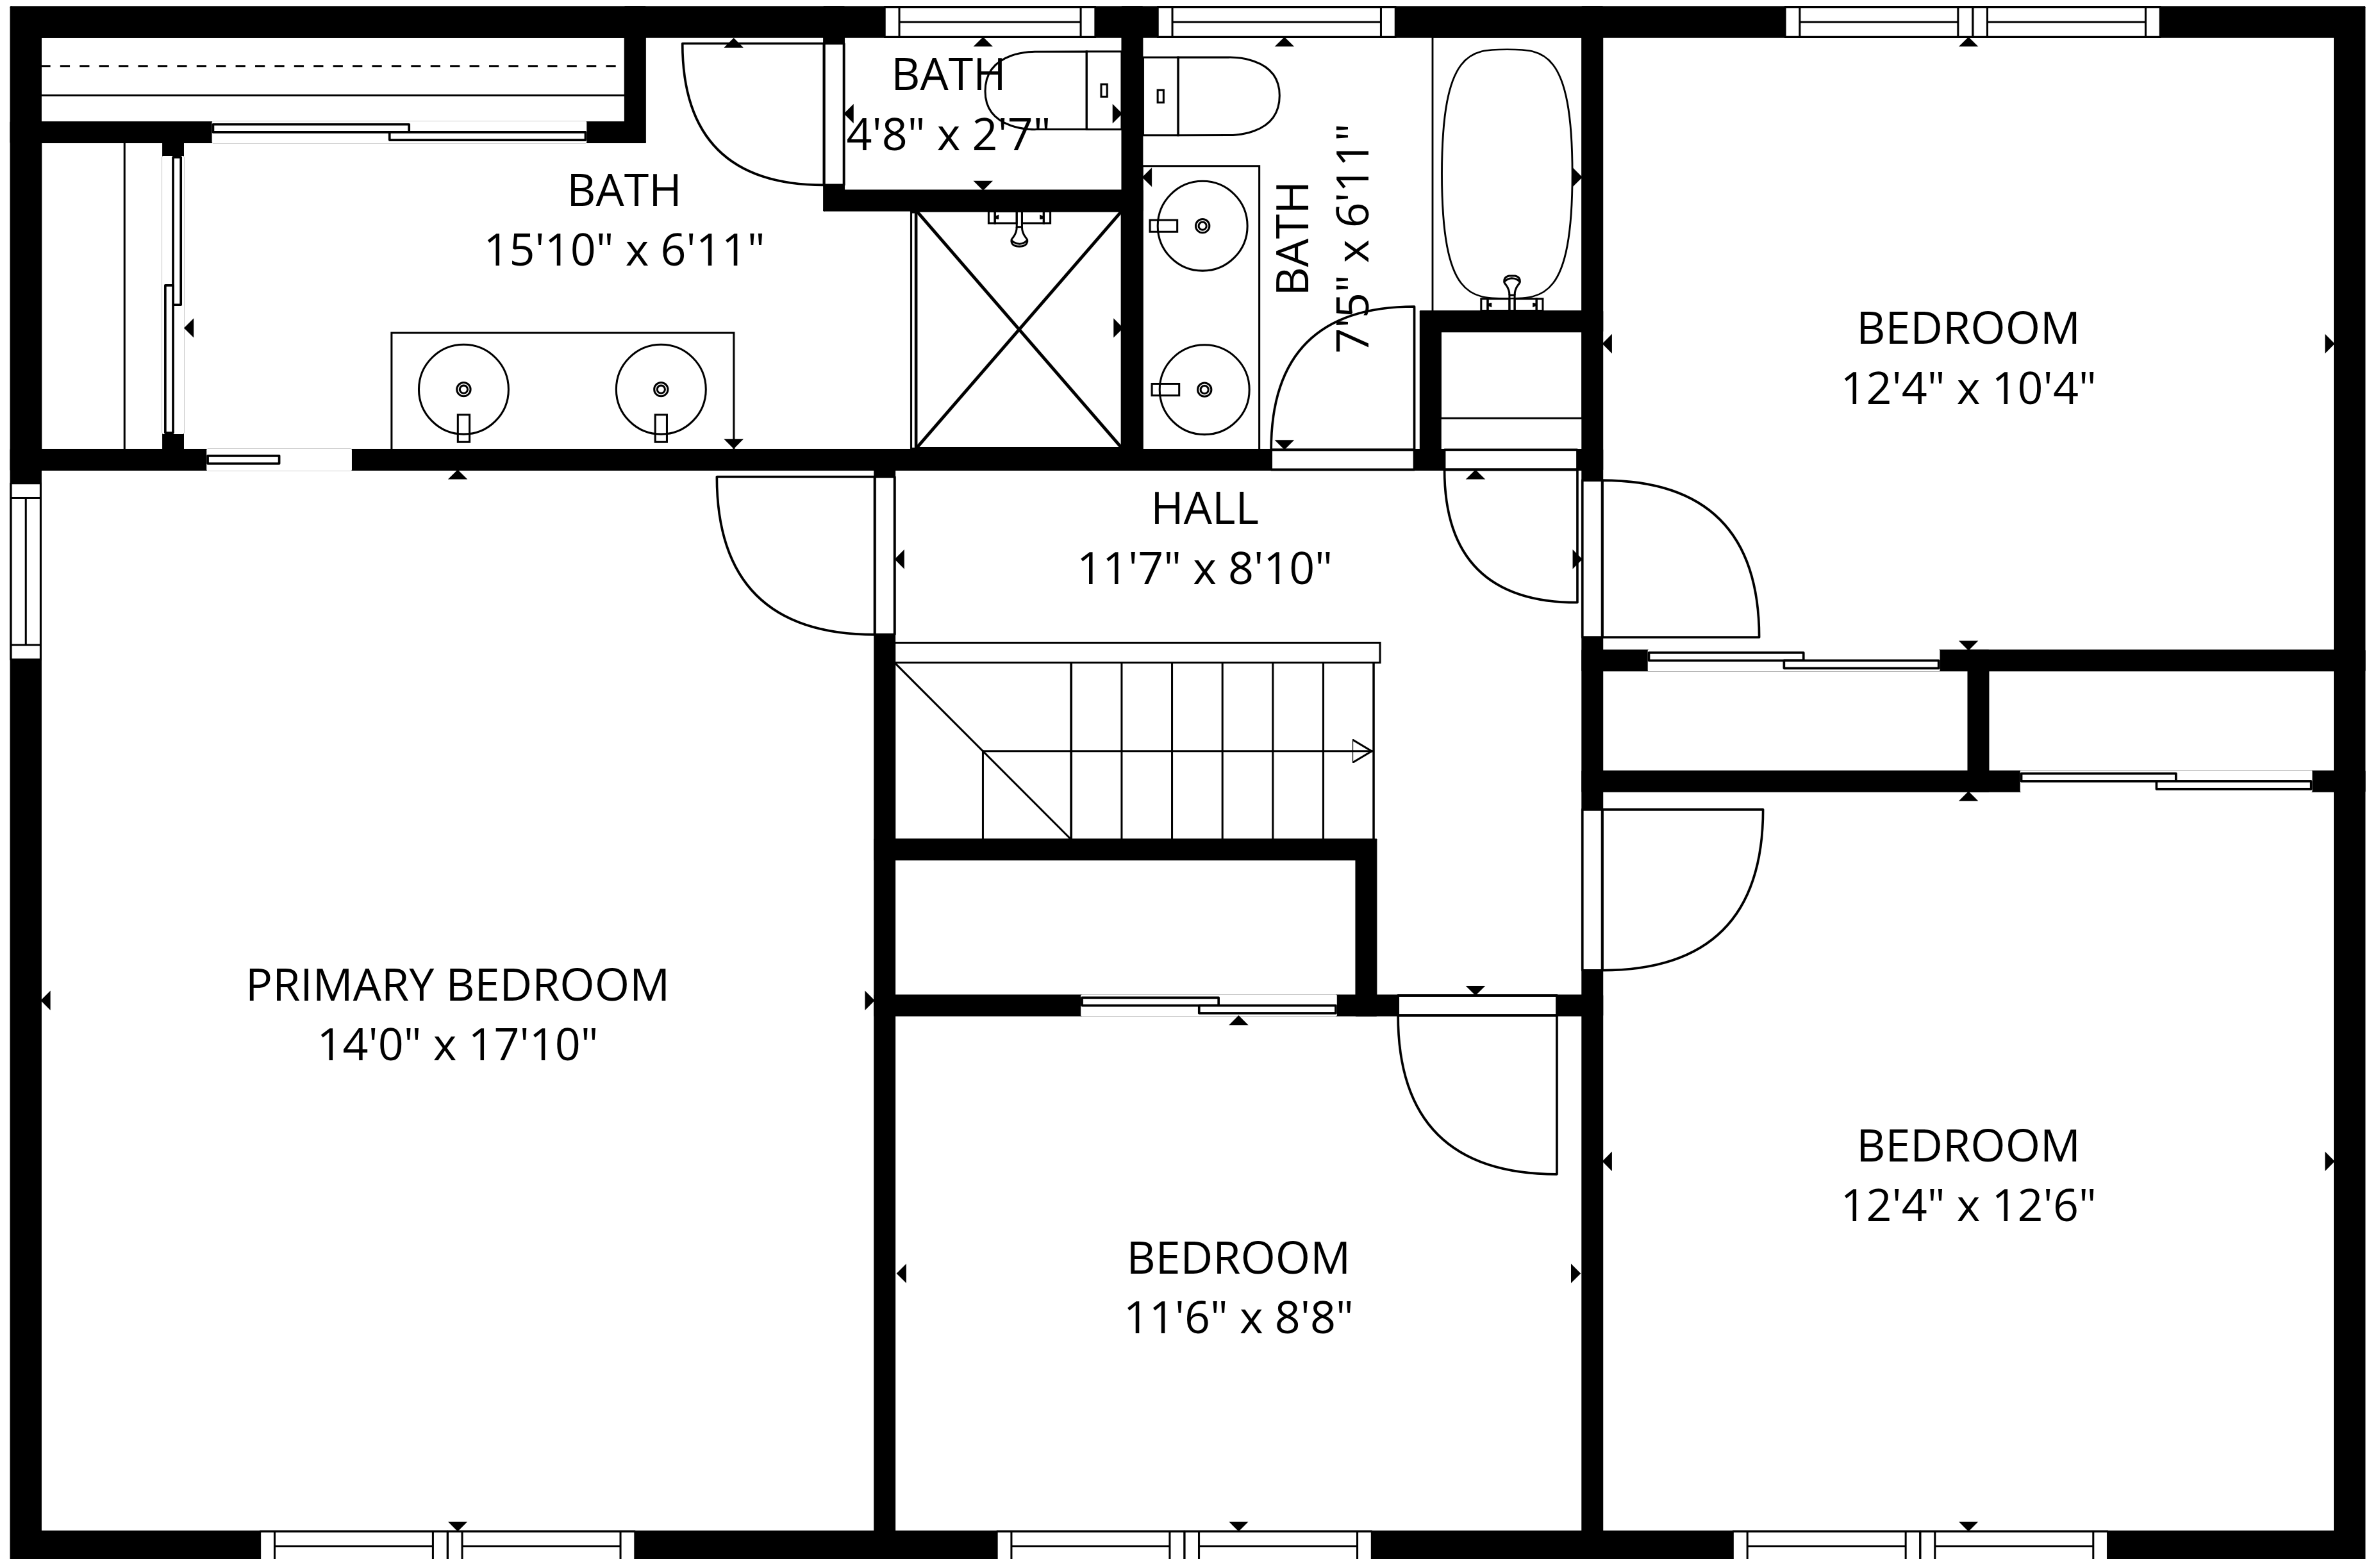

TOTAL: 2348 sq. ft

1st floor: 1377 sq. ft, 2nd floor: 971 sq. ft

EXCLUDED AREAS: GARAGE: 507 sq. ft, UTILITY: 13 sq. ft, FIREPLACE: 28 sq. ft,
WALLS: 183 sq. ft

TOTAL: 2348 sq. ft

1st floor: 1377 sq. ft, 2nd floor: 971 sq. ft

EXCLUDED AREAS: GARAGE: 507 sq. ft, UTILITY: 13 sq. ft, FIREPLACE: 28 sq. ft,
WALLS: 183 sq. ft

2nd floor

1st floor

TOTAL: 2348 sq. ft
 1st floor: 1377 sq. ft, 2nd floor: 971 sq. ft
 EXCLUDED AREAS: GARAGE: 507 sq. ft, UTILITY: 13 sq. ft, FIREPLACE: 28 sq. ft,
 WALLS: 183 sq. ft