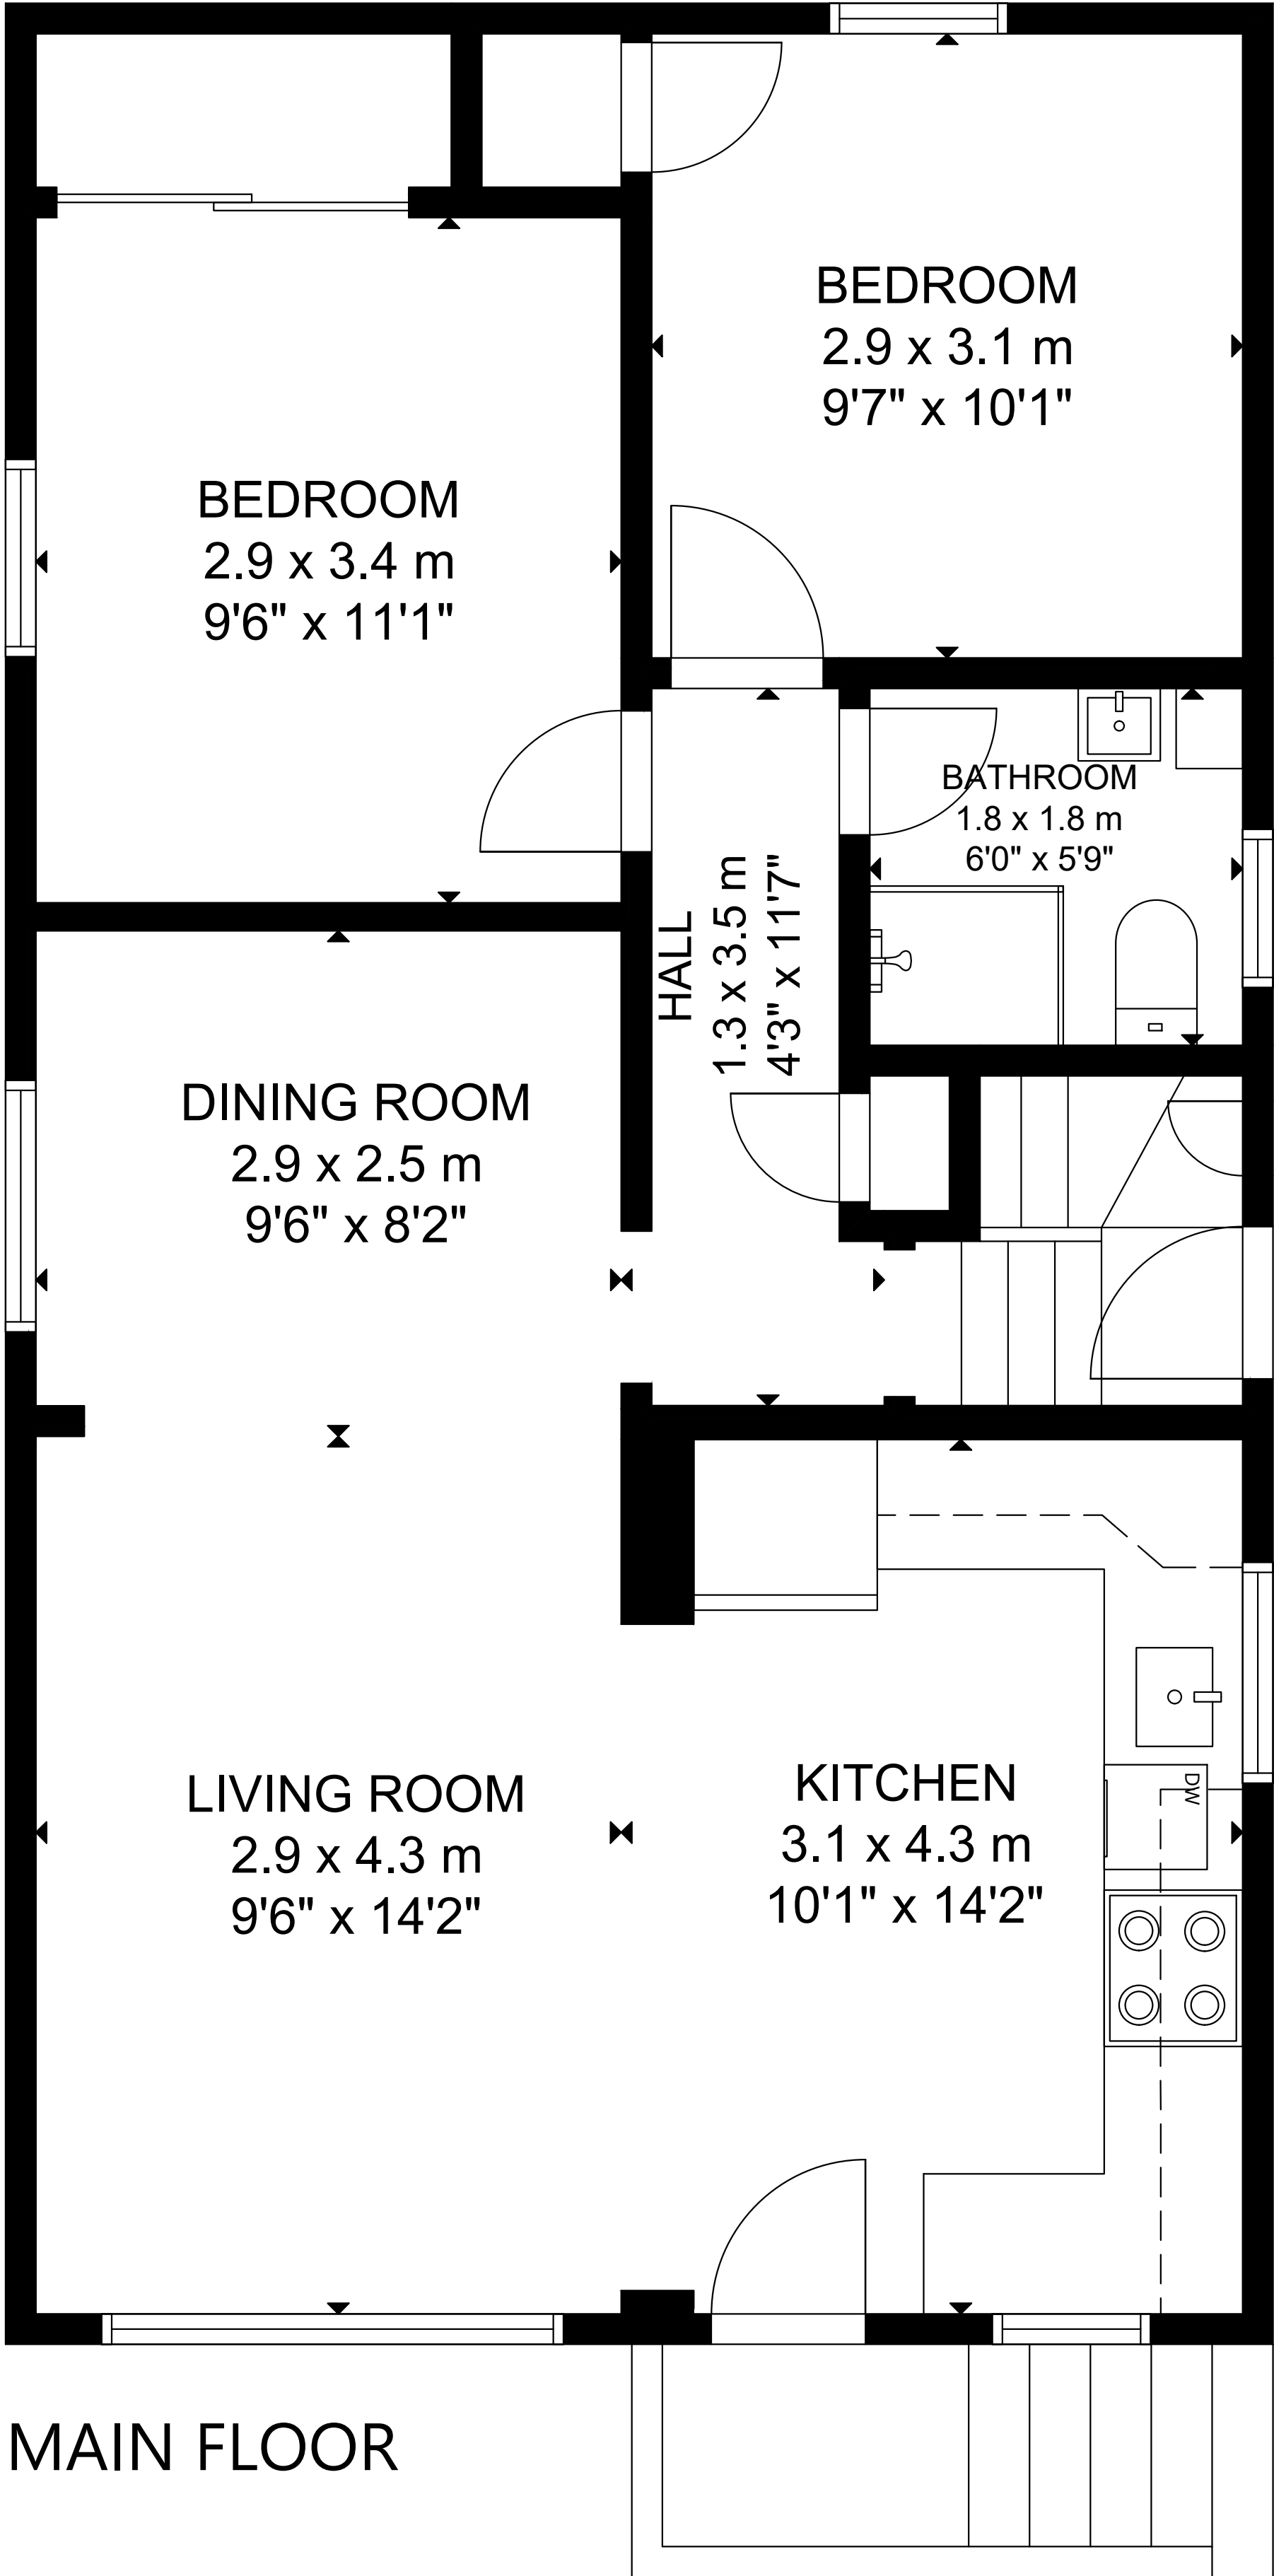

# 95 Squires Avenue

LOWER LEVEL

MAIN FLOOR

GROSS INTERNAL AREA

MAIN FLOOR: 719 sq ft/ 67 m<sup>2</sup>, LOWER LEVEL: 684 sq ft/ 64 m<sup>2</sup>

TOTAL: 1,403 sq ft/ 131 m<sup>2</sup>

SIZE AND DIMENSIONS ARE APPROXIMATE, ACTUAL MAY VARY.