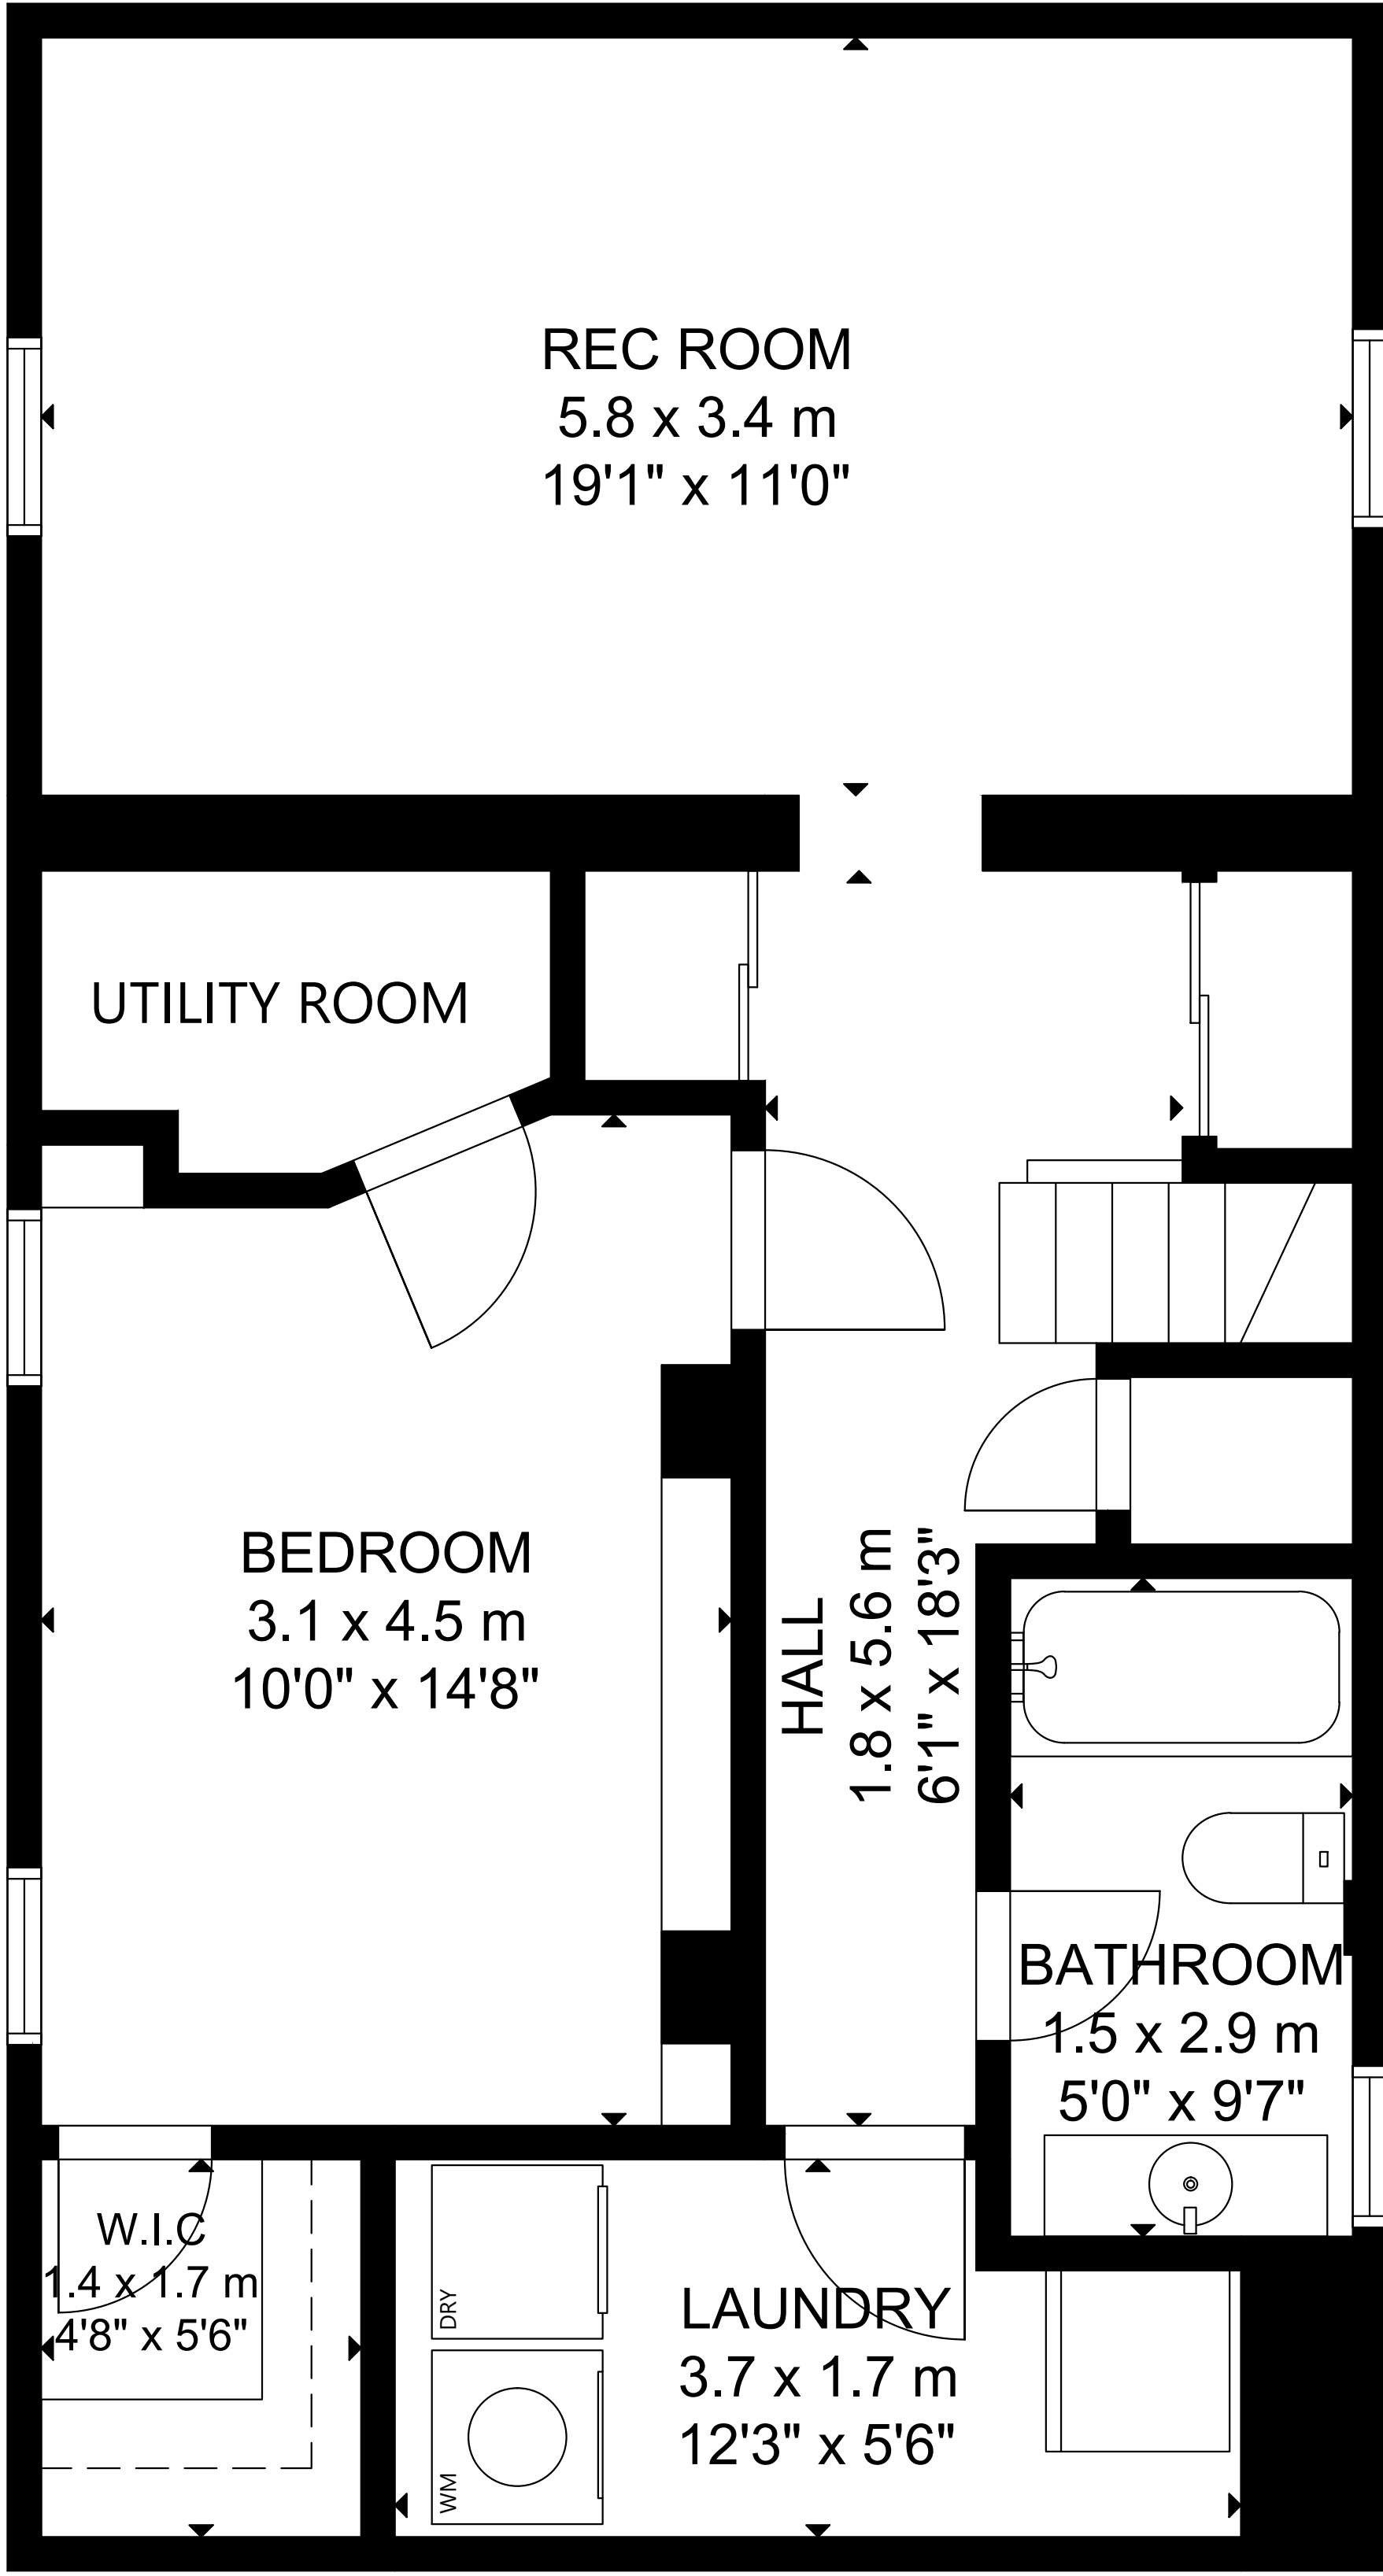

# 95 Squires Avenue

LOWER LEVEL

MAIN FLOOR

GROSS INTERNAL AREA

MAIN FLOOR: 719 sq ft/ 67 m<sup>2</sup>, LOWER LEVEL: 684 sq ft/ 64 m<sup>2</sup>

TOTAL: 1,403 sq ft/ 131 m<sup>2</sup>

SIZE AND DIMENSIONS ARE APPROXIMATE, ACTUAL MAY VARY.