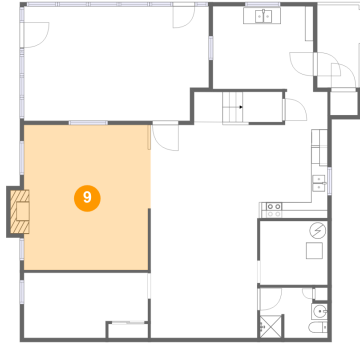

1717 Victoria Street Northwest, Salem, Salem, Virginia, United States, 24153

9 Floor 1 - Living Room

Dimensions: 15'7" x 17'10"
Area: 286 sq. ft
Counted as living area: Yes

Heated: Yes
Finished: Yes
Enclosed: Yes
Contiguous: Yes
Permitted: Yes
Wet space: No
Addition: No
Conversion: No