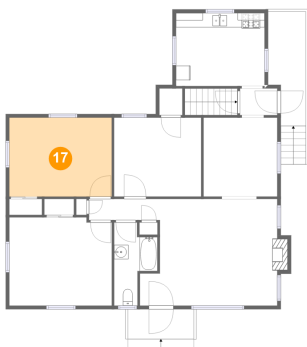

17 Floor 2 - Bedroom

Dimensions: 14'4" x 11'0"
Area: 158 sq. ft
Counted as living area: Yes

Heated: Yes
Finished: Yes
Enclosed: Yes
Contiguous: Yes
Permitted: Yes
Wet space: No
Addition: No
Conversion: No