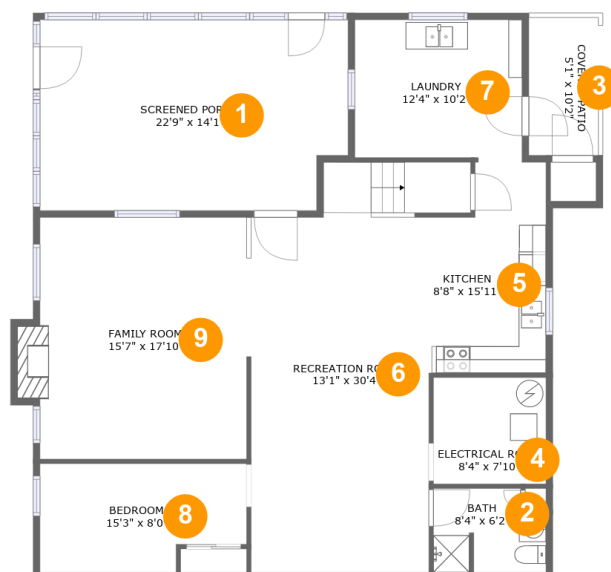

 **3,046**
Total sqft

1717 Victoria Street Northwest, Salem, Salem, Virginia, United States, 24153

Room dimensions

Floor 1

Total sqft: 1667 Living area: 1189

#		Dimensions	sqft	Counted as living area
1	Outdoor	22'9" x 14'1"	312 sq. ft	No
2	Bath	8'4" x 6'2"	47 sq. ft	Yes
3	Outdoor	5'1" x 10'2"	52 sq. ft	No
4	Room	8'4" x 7'10"	66 sq. ft	No
5	Kitchen	8'8" x 15'11"	122 sq. ft	Yes
6	Recreation Room	13'1" x 30'4"	388 sq. ft	Yes
7	Utility	12'4" x 10'2"	126 sq. ft	Yes
8	Bedroom	15'3" x 8'0"	112 sq. ft	Yes
9	Living Room	15'7" x 17'10"	286 sq. ft	Yes

1717 Victoria Street Northwest, Salem, Salem, Virginia, United States, 24153

Room dimensions

Floor 2

Total sqft: 1379 Living area: 1259

#		Dimensions	sqft	Counted as living area
10	Living Room	19'2" x 14'11"	265 sq. ft	Yes
11	Kitchen	12'4" x 10'2"	126 sq. ft	Yes
12	Outdoor	9'2" x 4'2"	38 sq. ft	No
13	Bedroom	14'4" x 12'4"	174 sq. ft	Yes
14	Entry	5'2" x 3'9"	19 sq. ft	Yes
15	Hall	9'11" x 2'11"	29 sq. ft	Yes
16	Outdoor	5'3" x 15'11"	74 sq. ft	No
17	Bedroom	14'4" x 11'0"	158 sq. ft	Yes
18	Bath	6'1" x 11'7"	51 sq. ft	Yes
19	Bedroom	12'2" x 11'0"	134 sq. ft	Yes
20	Dining Room	10'4" x 11'0"	113 sq. ft	Yes

14 Floor 2 - Entry

Dimensions: 5'2" x 3'9"
Area: 19 sq. ft
Counted as living area: Yes

Heated: Yes
Finished: Yes
Enclosed: Yes
Contiguous: Yes
Permitted: Yes
Wet space: No
Addition: No
Conversion: No

**1717 Victoria Street Northwest, Salem, Salem,
Virginia, United States, 24153**

Dimensions: 12'2" x 11'0"
Area: 134 sq. ft
Counted as living area: Yes

Heated: Yes
Finished: Yes
Enclosed: Yes
Contiguous: Yes
Permitted: Yes
Wet space: No
Addition: No
Conversion: No

20 Floor 2 - Dining Room