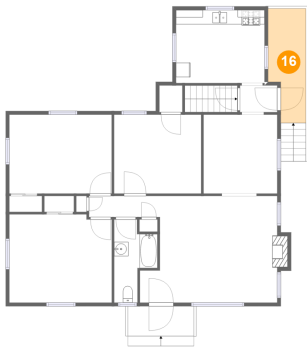

16 Floor 2 - Outdoor

Dimensions: 5'3" x 15'11"
Area: 74 sq. ft
Counted as living area: No

Heated: No
Finished: Yes
Enclosed: No
Contiguous: Yes
Permitted: Yes
Wet space: No
Addition: No
Conversion: No