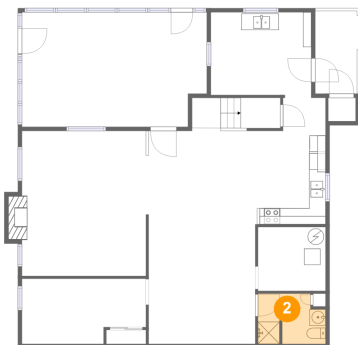

1 Floor 1 - Outdoor

Dimensions: 22'9" x 14'1"
Area: 312 sq. ft
Counted as living area: No

Heated: No
Finished: Yes
Enclosed: No
Contiguous: Yes
Permitted: Yes
Wet space: No
Addition: No
Conversion: No

2 Floor 1 - Bath