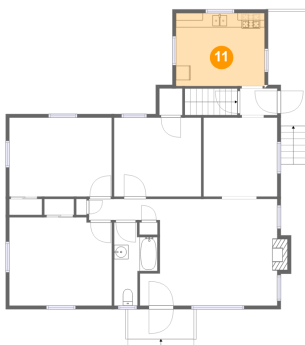

11 Floor 2 - Kitchen

Dimensions: 12'4" x 10'2"
Area: 126 sq. ft
Counted as living area: Yes

Heated: Yes
Finished: Yes
Enclosed: Yes
Contiguous: Yes
Permitted: Yes
Wet space: No
Addition: No
Conversion: No