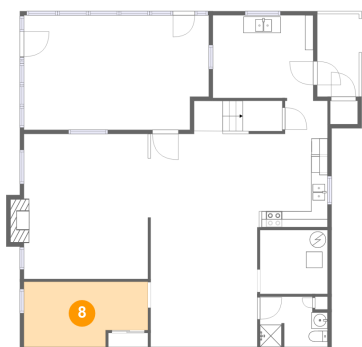

Dimensions: 13'1" x 30'4"
Area: 388 sq. ft
Counted as living area: Yes

Heated: Yes
Finished: Yes
Enclosed: Yes
Contiguous: Yes
Permitted: Yes
Wet space: No
Addition: No
Conversion: No

7 Floor 1 - Utility

Dimensions: 12'4" x 10'2"
Area: 126 sq. ft
Counted as living area: Yes

Heated: Yes
Finished: Yes
Enclosed: Yes
Contiguous: Yes
Permitted: Yes
Wet space: No
Addition: No
Conversion: No

8 Floor 1 - Bedroom