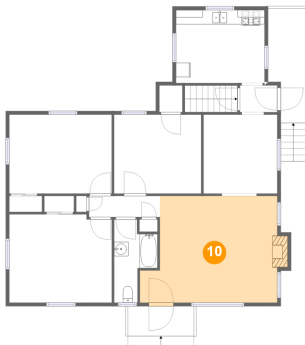

10 Floor 2 - Living Room

Dimensions: 19'2" x 14'11"
Area: 265 sq. ft
Counted as living area: Yes

Heated: Yes
Finished: Yes
Enclosed: Yes
Contiguous: Yes
Permitted: Yes
Wet space: No
Addition: No
Conversion: No