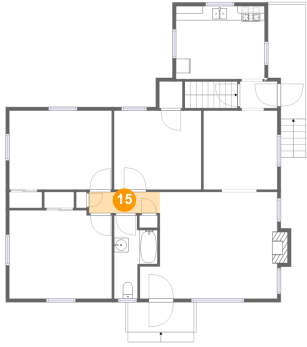

**1717 Victoria Street Northwest, Salem, Salem,
Virginia, United States, 24153**

15 Floor 2 - Hall

Dimensions: 9'11" x 2'11"
Area: 29 sq. ft
Counted as living area: Yes

Heated: Yes
Finished: Yes
Enclosed: Yes
Contiguous: Yes
Permitted: Yes
Wet space: No
Addition: No
Conversion: No