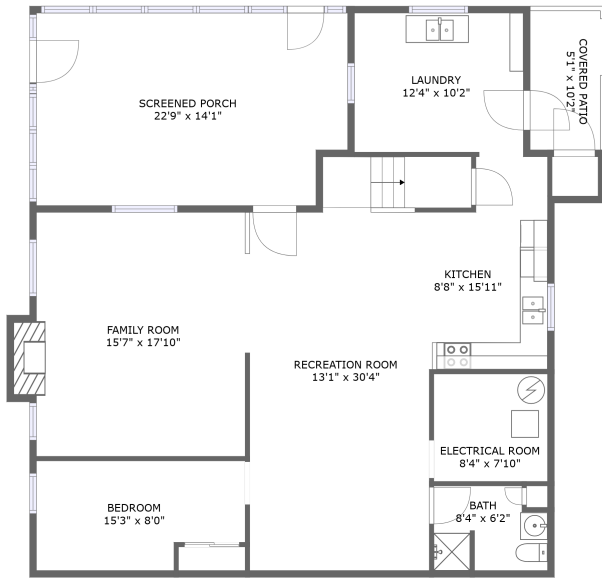

1717 Victoria Street Northwest, Salem, Salem, Virginia, United States, 24153

Property summary

0 Garages

4 Bedrooms

2 Bathrooms

0 Half baths

2 Floors

2,448
Gross living
area sqft

3,046
Total sqft