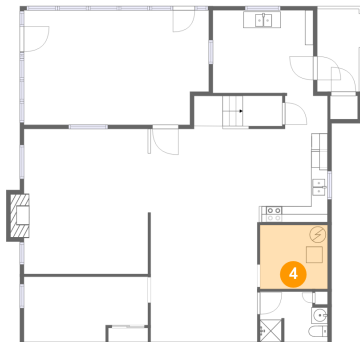

1 Floor 1 - Outdoor

Dimensions: 22'9" x 14'1"
Area: 312 sq. ft
Counted as living area: No

Heated: No
Finished: Yes
Enclosed: No
Contiguous: Yes
Permitted: Yes
Wet space: No
Addition: No
Conversion: No

2 Floor 1 - Bath

Dimensions: 8'4" x 6'2"
Area: 47 sq. ft
Counted as living area: Yes

Heated: Yes
Finished: Yes
Enclosed: Yes
Contiguous: Yes
Permitted: Yes
Wet space: Yes
Addition: No
Conversion: No

1717 Victoria Street Northwest, Salem, Salem, Virginia, United States, 24153

3 Floor 1 - Outdoor

Dimensions: 5'1" x 10'2"
Area: 52 sq. ft
Counted as living area: No

Heated: No
Finished: Yes
Enclosed: No
Contiguous: Yes
Permitted: Yes
Wet space: No
Addition: No
Conversion: No

4 Floor 1 - Room