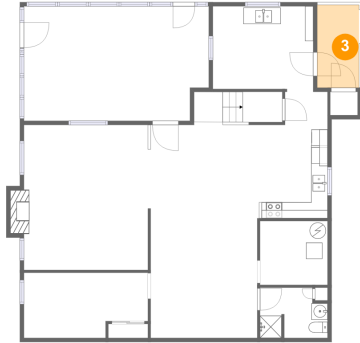

1 Floor 1 - Outdoor

Dimensions: 22'9" x 14'1"
Area: 312 sq. ft
Counted as living area: No

Heated: No
Finished: Yes
Enclosed: No
Contiguous: Yes
Permitted: Yes
Wet space: No
Addition: No
Conversion: No

2 Floor 1 - Bath

Dimensions: 8'4" x 6'2"
Area: 47 sq. ft
Counted as living area: Yes

Heated: Yes
Finished: Yes
Enclosed: Yes
Contiguous: Yes
Permitted: Yes
Wet space: Yes
Addition: No
Conversion: No

1717 Victoria Street Northwest, Salem, Salem, Virginia, United States, 24153

3 Floor 1 - Outdoor

Dimensions: 5'1" x 10'2"
Area: 52 sq. ft
Counted as living area: No

Heated: No
Finished: Yes
Enclosed: No
Contiguous: Yes
Permitted: Yes
Wet space: No
Addition: No
Conversion: No

4 Floor 1 - Room