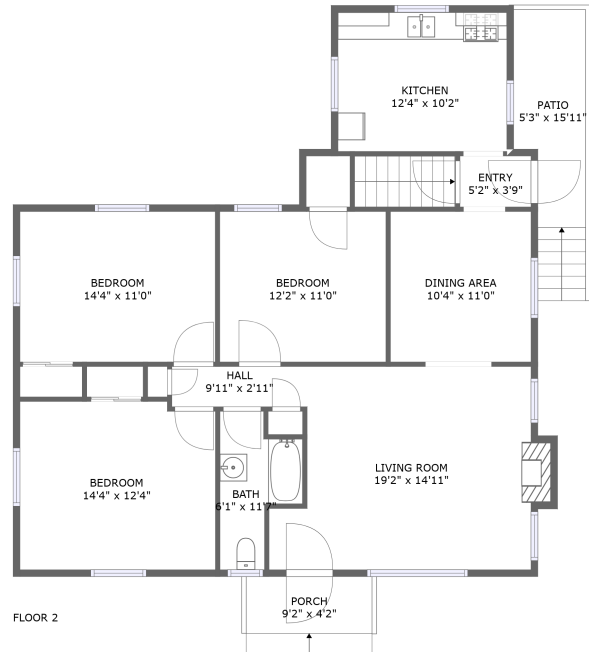

1717 Victoria Street Northwest, Salem, Salem, Virginia, United States, 24153

Property summary

0 Garages

4 Bedrooms

2 Bathrooms

0 Half baths

2 Floors

2,448
Gross living
area sqft

3,046
Total sqft