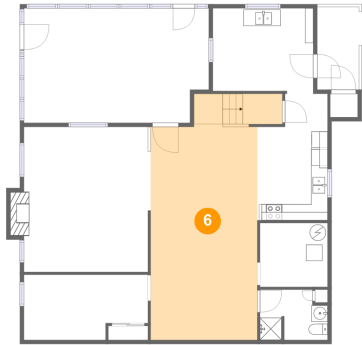

3 Floor 1 - Outdoor

Dimensions: 5'1" x 10'2"
Area: 52 sq. ft
Counted as living area: No

Heated: No
Finished: Yes
Enclosed: No
Contiguous: Yes
Permitted: Yes
Wet space: No
Addition: No
Conversion: No

4 Floor 1 - Room

Dimensions: 8'4" x 7'10"
Area: 66 sq. ft
Counted as living area: No

Heated: No
Finished: No
Enclosed: Yes
Contiguous: Yes
Permitted: Yes
Wet space: No
Addition: No
Conversion: No

5 Floor 1 - Kitchen

Dimensions: 8'8" x 15'11"
Area: 122 sq. ft
Counted as living area: Yes

Dimensions: 13'1" x 30'4"
Area: 388 sq. ft
Counted as living area: Yes

Heated: Yes
Finished: Yes
Enclosed: Yes
Contiguous: Yes
Permitted: Yes
Wet space: No
Addition: No
Conversion: No

7 Floor 1 - Utility