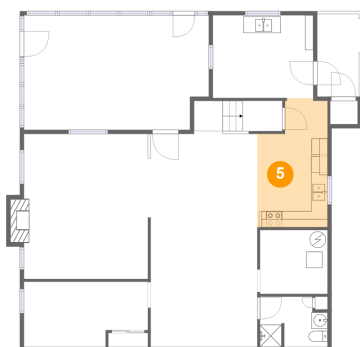

3 Floor 1 - Outdoor

Dimensions: 5'1" x 10'2"
Area: 52 sq. ft
Counted as living area: No

Heated: No
Finished: Yes
Enclosed: No
Contiguous: Yes
Permitted: Yes
Wet space: No
Addition: No
Conversion: No

4 Floor 1 - Room

Dimensions: 8'4" x 7'10"
Area: 66 sq. ft
Counted as living area: No

Heated: No
Finished: No
Enclosed: Yes
Contiguous: Yes
Permitted: Yes
Wet space: No
Addition: No
Conversion: No

5 Floor 1 - Kitchen

Dimensions: 8'8" x 15'11"
Area: 122 sq. ft
Counted as living area: Yes