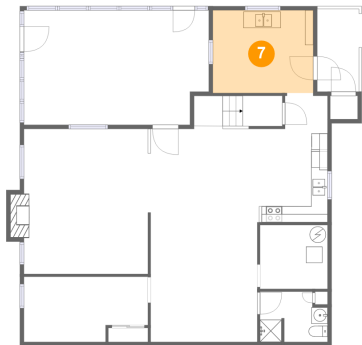

Heated: Yes
Finished: Yes
Enclosed: Yes
Contiguous: Yes
Permitted: Yes
Wet space: No
Addition: No
Conversion: No

1717 Victoria Street Northwest, Salem, Salem, Virginia, United States, 24153

6 Floor 1 - Recreation Room

Dimensions: 13'1" x 30'4"
Area: 388 sq. ft
Counted as living area: Yes

Heated: Yes
Finished: Yes
Enclosed: Yes
Contiguous: Yes
Permitted: Yes
Wet space: No
Addition: No
Conversion: No

7 Floor 1 - Utility