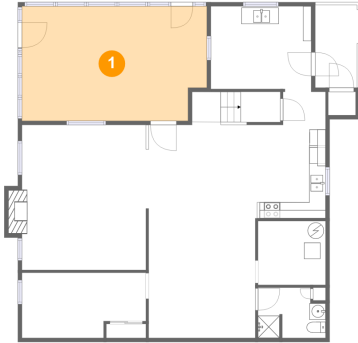

1717 Victoria Street Northwest, Salem, Salem, Virginia, United States, 24153

1 Floor 1 - Outdoor

Dimensions: 22'9" x 14'1"
Area: 312 sq. ft
Counted as living area: No

Heated: No
Finished: Yes
Enclosed: No
Contiguous: Yes
Permitted: Yes
Wet space: No
Addition: No
Conversion: No