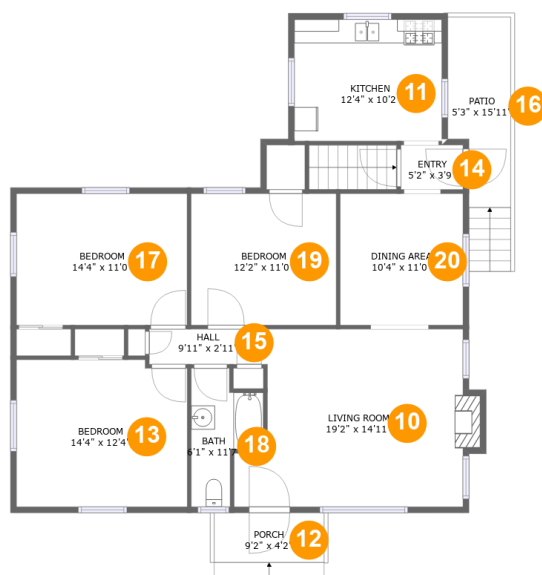

 **3,046**
Total sqft

1717 Victoria Street Northwest, Salem, Salem, Virginia, United States, 24153

Room dimensions

Floor 1

Total sqft: 1667 Living area: 1189

#		Dimensions	sqft	Counted as living area
1	Outdoor	22'9" x 14'1"	312 sq. ft	No
2	Bath	8'4" x 6'2"	47 sq. ft	Yes
3	Outdoor	5'1" x 10'2"	52 sq. ft	No
4	Room	8'4" x 7'10"	66 sq. ft	No
5	Kitchen	8'8" x 15'11"	122 sq. ft	Yes
6	Recreation Room	13'1" x 30'4"	388 sq. ft	Yes
7	Utility	12'4" x 10'2"	126 sq. ft	Yes
8	Bedroom	15'3" x 8'0"	112 sq. ft	Yes
9	Living Room	15'7" x 17'10"	286 sq. ft	Yes

1717 Victoria Street Northwest, Salem, Salem, Virginia, United States, 24153

Room dimensions

Floor 2

Total sqft: 1379 Living area: 1259

#		Dimensions	sqft	Counted as living area
10	Living Room	19'2" x 14'11"	265 sq. ft	Yes
11	Kitchen	12'4" x 10'2"	126 sq. ft	Yes
12	Outdoor	9'2" x 4'2"	38 sq. ft	No
13	Bedroom	14'4" x 12'4"	174 sq. ft	Yes
14	Entry	5'2" x 3'9"	19 sq. ft	Yes
15	Hall	9'11" x 2'11"	29 sq. ft	Yes
16	Outdoor	5'3" x 15'11"	74 sq. ft	No
17	Bedroom	14'4" x 11'0"	158 sq. ft	Yes
18	Bath	6'1" x 11'7"	51 sq. ft	Yes
19	Bedroom	12'2" x 11'0"	134 sq. ft	Yes
20	Dining Room	10'4" x 11'0"	113 sq. ft	Yes

1 Floor 1 - Outdoor

Dimensions: 22'9" x 14'1"
Area: 312 sq. ft
Counted as living area: No

Heated: No
Finished: Yes
Enclosed: No
Contiguous: Yes
Permitted: Yes
Wet space: No
Addition: No
Conversion: No

2 Floor 1 - Bath

Dimensions: 12'2" x 11'0"
Area: 134 sq. ft
Counted as living area: Yes

Heated: Yes
Finished: Yes
Enclosed: Yes
Contiguous: Yes
Permitted: Yes
Wet space: No
Addition: No
Conversion: No

20 Floor 2 - Dining Room