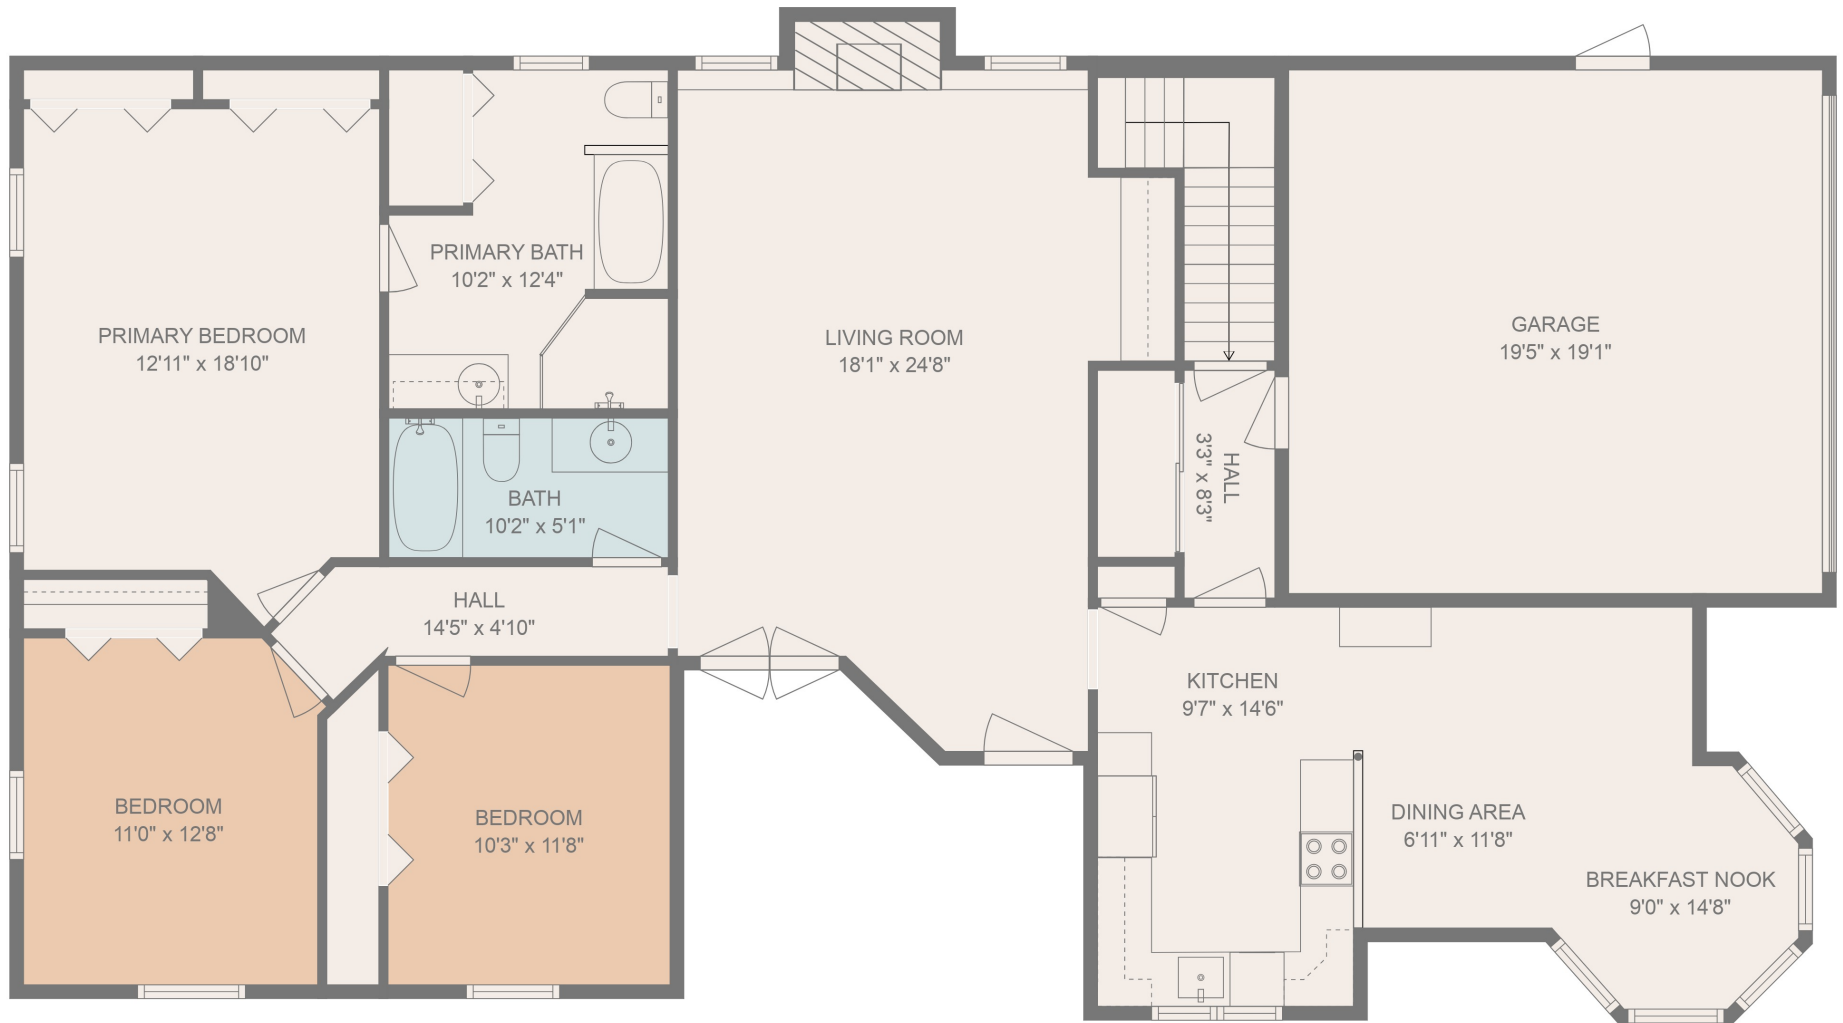

FLOOR 2

FLOOR 1

Total scanned area: 3785 sq. ft

MEASUREMENTS ARE CALCULATED BY CUBICASA TECHNOLOGY. DEEMED HIGHLY RELIABLE BUT NOT GUARANTEED.

Total scanned area: 3785 sq. ft

MEASUREMENTS ARE CALCULATED BY CUBICASA TECHNOLOGY. DEEMED HIGHLY RELIABLE BUT NOT GUARANTEED.

Total scanned area: 3785 sq. ft

MEASUREMENTS ARE CALCULATED BY CUBICASA TECHNOLOGY. DEEMED HIGHLY RELIABLE BUT NOT GUARANTEED.