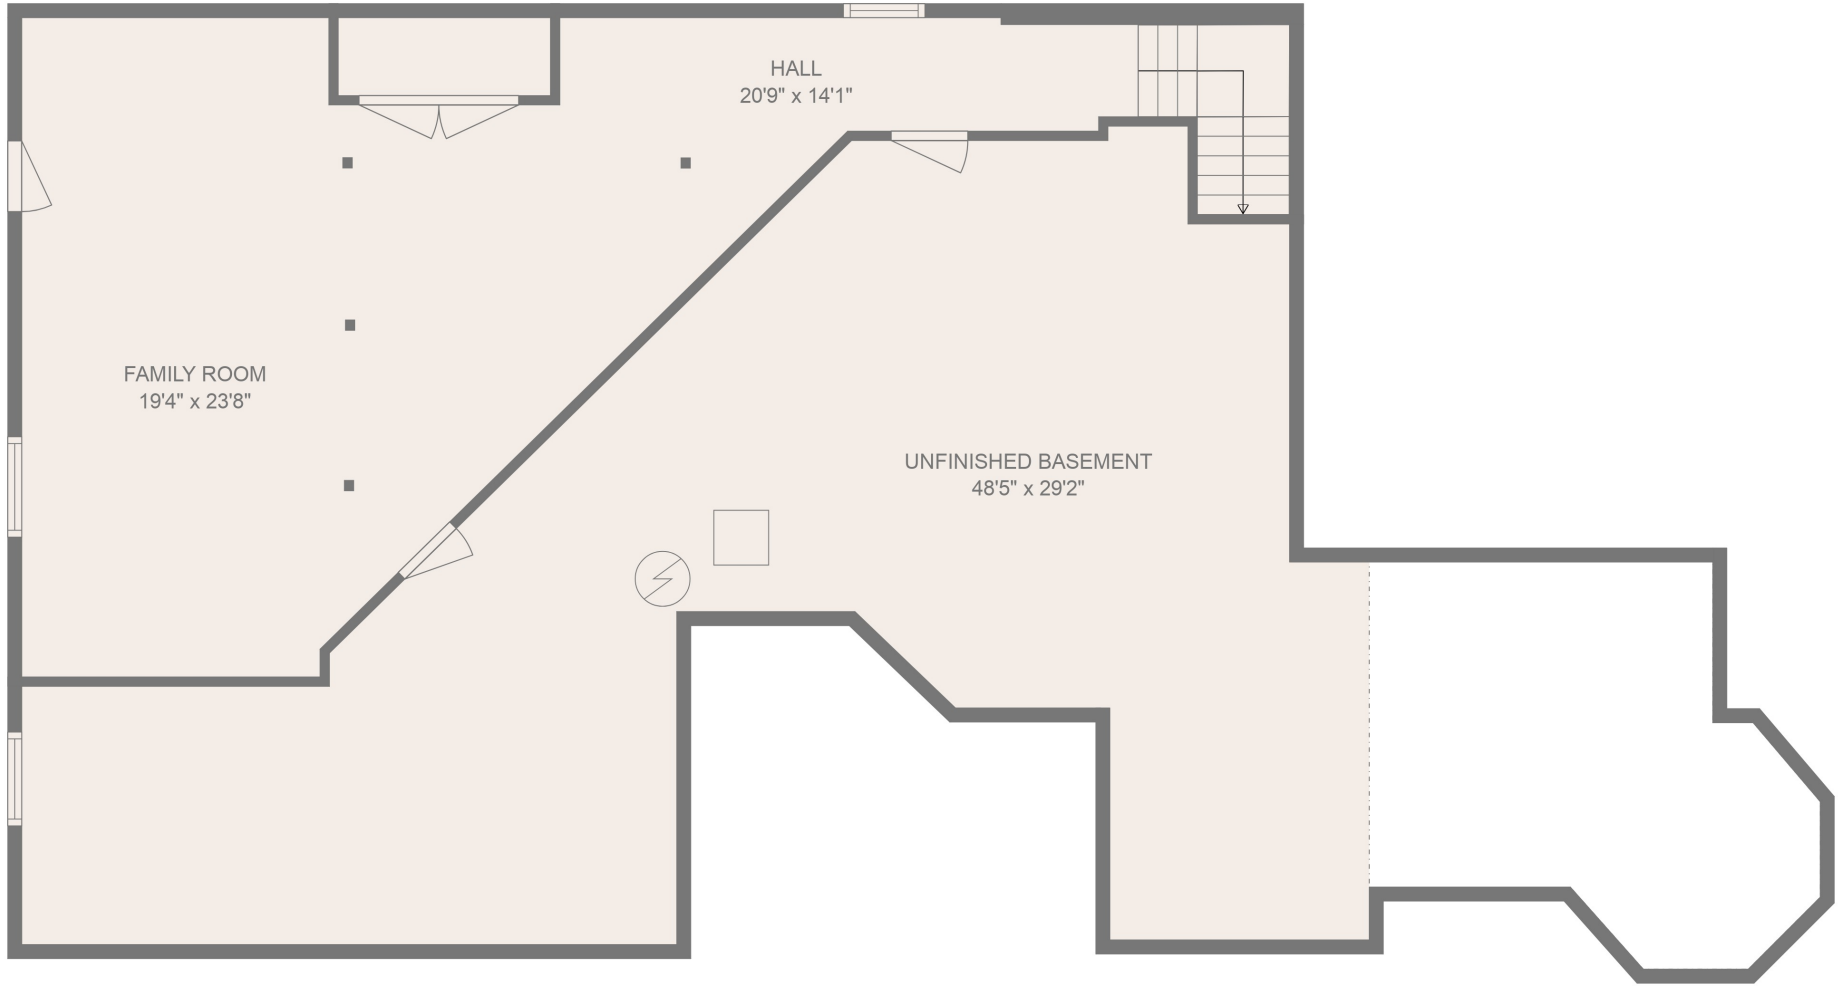

FLOOR 2

FLOOR 1

Total scanned area: 3785 sq. ft

MEASUREMENTS ARE CALCULATED BY CUBICASA TECHNOLOGY. DEEMED HIGHLY RELIABLE BUT NOT GUARANTEED.

Total scanned area: 3785 sq. ft

MEASUREMENTS ARE CALCULATED BY CUBICASA TECHNOLOGY. DEEMED HIGHLY RELIABLE BUT NOT GUARANTEED.

Total scanned area: 3785 sq. ft

MEASUREMENTS ARE CALCULATED BY CUBICASA TECHNOLOGY. DEEMED HIGHLY RELIABLE BUT NOT GUARANTEED.