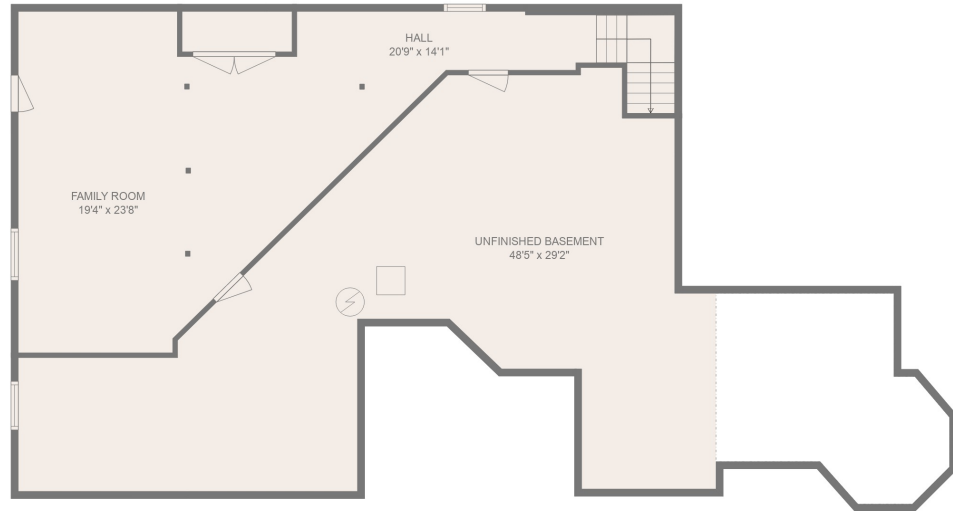

FLOOR 2

FLOOR 1

Total scanned area: 3785 sq. ft

MEASUREMENTS ARE CALCULATED BY CUBICASA TECHNOLOGY. DEEMED HIGHLY RELIABLE BUT NOT GUARANTEED.

Total scanned area: 3785 sq. ft

MEASUREMENTS ARE CALCULATED BY CUBICASA TECHNOLOGY. DEEMED HIGHLY RELIABLE BUT NOT GUARANTEED.

Total scanned area: 3785 sq. ft

MEASUREMENTS ARE CALCULATED BY CUBICASA TECHNOLOGY. DEEMED HIGHLY RELIABLE BUT NOT GUARANTEED.