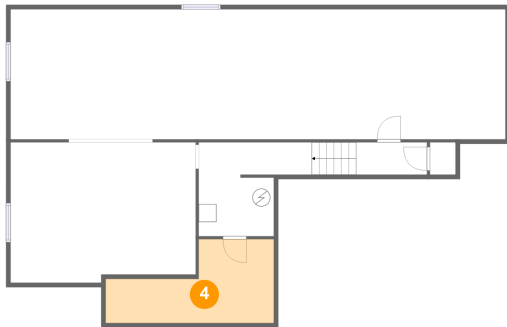

4 Floor 1 - Storage

Dimensions: 18'11" x 9'5"
Area: 131 sq. ft
Counted as Living Area: No

Heated: No
Finished: No
Enclosed: No
Contiguous: Yes
Permitted: Yes
Wet Space: No
Addition: No
Conversion: No