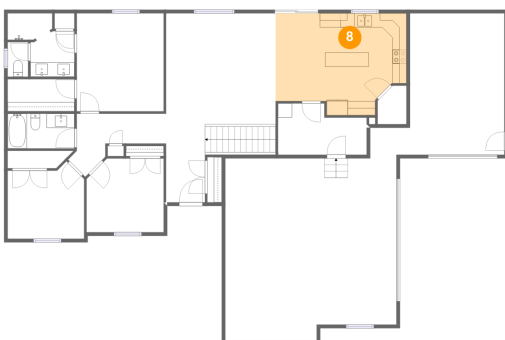

8 Floor 2 - Kitchen

Dimensions: 18'5" x 14'4"
Area: 233 sq. ft
Counted as Living Area:
Yes

Heated: Yes
Finished: Yes
Enclosed: Yes
Contiguous:
Yes
Permitted: Yes
Wet Space: No
Addition: No
Conversion: No