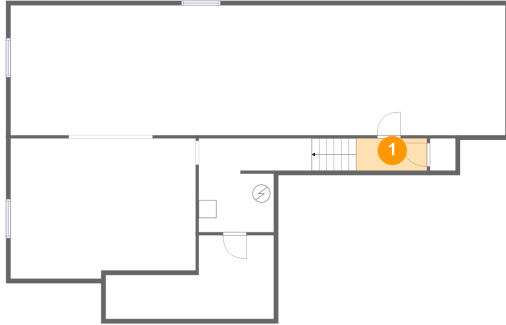

14805 Wellington Ln, Chubbuck Idaho United States

Room Dimensions

Floor 2

Total sqft: 2570

Living area: 1488

#	Room name	Dimensions	Area (sqft)	Counted as Living Area
6	Bedroom	10'10" x 10'4"	109 sq. ft	Yes
7	Living / Dining Area	15'6" x 19'11"	307 sq. ft	Yes
8	Kitchen	18'5" x 14'4"	233 sq. ft	Yes
9	Porch	20'5" x 9'7"	141 sq. ft	No
10	Garage	24'2" x 25'7"	593 sq. ft	No
11	Bedroom	10'9" x 10'10"	104 sq. ft	Yes
12	Garage	18'11" x 19'10"	288 sq. ft	No
13	Laundry	12'6" x 7'3"	78 sq. ft	Yes
14	Hall	12'6" x 8'10"	69 sq. ft	Yes
15	Bath	9'5" x 4'11"	46 sq. ft	Yes

14805 Wellington Ln, Chubbuck Idaho United States

#	Room name	Dimensions	Area (sqft)	Counted as Living Area
16	Pantry	4'1" x 5'5"	20 sq. ft	Yes
17	Wc	2'11" x 4'10"	14 sq. ft	Yes
18	Bath	9'5" x 8'11"	59 sq. ft	Yes
19	W.i.c.	9'5" x 4'6"	43 sq. ft	Yes
20	Primary Bedroom	12'3" x 13'9"	169 sq. ft	Yes
21	Foyer	5'6" x 6'8"	37 sq. ft	Yes

14805 Wellington Ln, Chubbuck Idaho United States

1 Floor 1 - Hall

Dimensions: 8'0" x 3'8"
Area: 29 sq. ft
Counted as Living Area: No

Heated: Yes
Finished: Yes
Enclosed: Yes
Contiguous: No
Permitted: Yes
Wet Space: No
Addition: No
Conversion: No

2 Floor 1 - Basement

Dimensions: 55'8" x 14'7"
Area: 814 sq. ft
Counted as Living Area: No

Heated: No
Finished: No
Enclosed: Yes
Contiguous: Yes
Permitted: Yes
Wet Space: No
Addition: No
Conversion: No

14805 Wellington Ln, Chubbuck Idaho United States