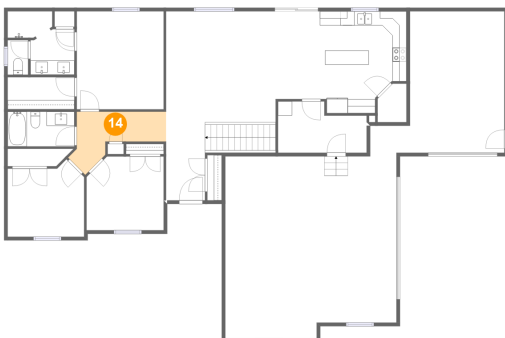

Dimensions: 10'9" x 10'10"
Area: 104 sq. ft
Counted as Living Area: Yes

Heated: Yes
Finished: Yes
Enclosed: Yes
Contiguous: Yes
Permitted: Yes
Wet Space: No
Addition: No
Conversion: No

14805 Wellington Ln, Chubbuck Idaho United States

14 Floor 2 - Hall

Dimensions: 12'6" x 8'10"
Area: 69 sq. ft
Counted as Living Area: Yes

Heated: Yes
Finished: Yes
Enclosed: Yes
Contiguous: Yes
Permitted: Yes
Wet Space: No
Addition: No
Conversion: No

14805 Wellington Ln, Chubbuck Idaho United States