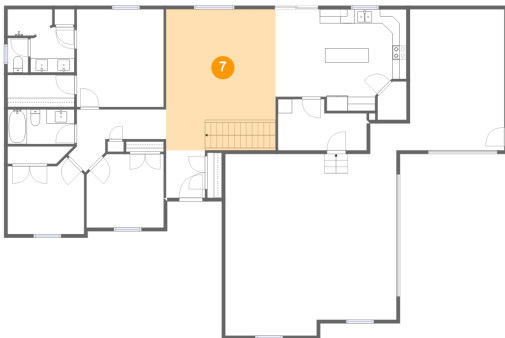

7 Floor 2 - Living / Dining Area

Dimensions: 15'6" x 19'11"
Area: 307 sq. ft
Counted as Living Area:
Yes

Heated: Yes
Finished: Yes
Enclosed: Yes
Contiguous:
Yes
Permitted: Yes
Wet Space: No
Addition: No
Conversion: No