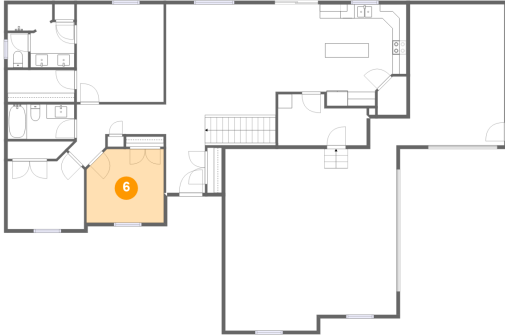

14805 Wellington Ln, Chubbuck Idaho United States

6 Floor 2 - Bedroom

Dimensions: 10'10" x 10'4"
Area: 109 sq. ft
Counted as Living Area:
Yes

Heated: Yes
Finished: Yes
Enclosed: Yes
Contiguous:
Yes
Permitted: Yes
Wet Space: No
Addition: No
Conversion: No