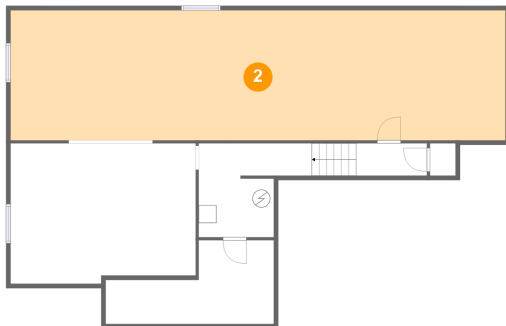

14805 Wellington Ln, Chubbuck Idaho United States

#	Room name	Dimensions	Area (sqft)	Counted as Living Area
16	Pantry	4'1" x 5'5"	20 sq. ft	Yes
17	Wc	2'11" x 4'10"	14 sq. ft	Yes
18	Bath	9'5" x 8'11"	59 sq. ft	Yes
19	W.i.c.	9'5" x 4'6"	43 sq. ft	Yes
20	Primary Bedroom	12'3" x 13'9"	169 sq. ft	Yes
21	Foyer	5'6" x 6'8"	37 sq. ft	Yes

14805 Wellington Ln, Chubbuck Idaho United States

1 Floor 1 - Hall

Dimensions: 8'0" x 3'8"
Area: 29 sq. ft
Counted as Living Area: No

Heated: Yes
Finished: Yes
Enclosed: Yes
Contiguous: No
Permitted: Yes
Wet Space: No
Addition: No
Conversion: No

2 Floor 1 - Basement

Dimensions: 55'8" x 14'7"
Area: 814 sq. ft
Counted as Living Area: No

Heated: No
Finished: No
Enclosed: Yes
Contiguous: Yes
Permitted: Yes
Wet Space: No
Addition: No
Conversion: No

14805 Wellington Ln, Chubbuck Idaho United States