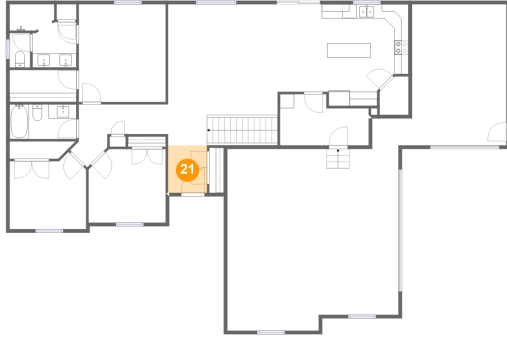

20 Floor 2 - Primary Bedroom

Dimensions: 12'3" x 13'9"
Area: 169 sq. ft
Counted as Living Area:
Yes

Heated: Yes
Finished: Yes
Enclosed: Yes
Contiguous:
Yes
Permitted: Yes
Wet Space: No
Addition: No
Conversion: No

14805 Wellington Ln, Chubbuck Idaho United States

21 Floor 2 - Foyer

Dimensions: 5'6" x 6'8"
Area: 37 sq. ft
Counted as Living Area:
Yes

Heated: Yes
Finished: Yes
Enclosed: Yes
Contiguous:
Yes
Permitted: Yes
Wet Space: No
Addition: No
Conversion: No