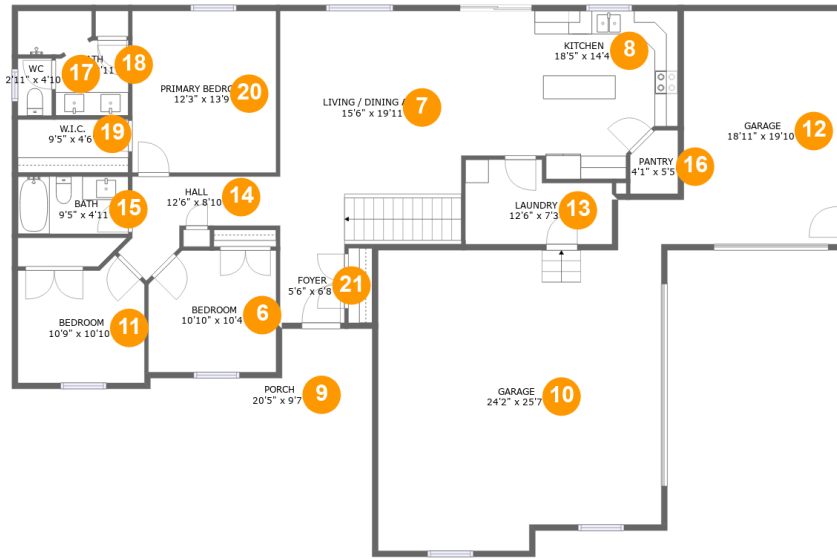

Room Dimensions

Floor 1

Total sqft: 1549

Living area: 0

#	Room name	Dimensions	Area (sqft)	Counted as Living Area
1	Hall	8'0" x 3'8"	29 sq. ft	No
2	Basement	55'8" x 14'7"	814 sq. ft	No
3	Electrical Room	12'9" x 10'7"	122 sq. ft	No
4	Storage	18'11" x 9'5"	131 sq. ft	No
5	Room	20'10" x 15'9"	319 sq. ft	No

14805 Wellington Ln, Chubbuck Idaho United States

Room Dimensions

Floor 2

Total sqft: 2570

Living area: 1488

#	Room name	Dimensions	Area (sqft)	Counted as Living Area
6	Bedroom	10'10" x 10'4"	109 sq. ft	Yes
7	Living / Dining Area	15'6" x 19'11"	307 sq. ft	Yes
8	Kitchen	18'5" x 14'4"	233 sq. ft	Yes
9	Porch	20'5" x 9'7"	141 sq. ft	No
10	Garage	24'2" x 25'7"	593 sq. ft	No
11	Bedroom	10'9" x 10'10"	104 sq. ft	Yes
12	Garage	18'11" x 19'10"	288 sq. ft	No
13	Laundry	12'6" x 7'3"	78 sq. ft	Yes
14	Hall	12'6" x 8'10"	69 sq. ft	Yes
15	Bath	9'5" x 4'11"	46 sq. ft	Yes

14805 Wellington Ln, Chubbuck Idaho United States

#	Room name	Dimensions	Area (sqft)	Counted as Living Area
16	Pantry	4'1" x 5'5"	20 sq. ft	Yes
17	Wc	2'11" x 4'10"	14 sq. ft	Yes
18	Bath	9'5" x 8'11"	59 sq. ft	Yes
19	W.i.c.	9'5" x 4'6"	43 sq. ft	Yes
20	Primary Bedroom	12'3" x 13'9"	169 sq. ft	Yes
21	Foyer	5'6" x 6'8"	37 sq. ft	Yes

14805 Wellington Ln, Chubbuck Idaho United States

1 Floor 1 - Hall

Dimensions: 8'0" x 3'8"
Area: 29 sq. ft
Counted as Living Area: No

Heated: Yes
Finished: Yes
Enclosed: Yes
Contiguous: No
Permitted: Yes
Wet Space: No
Addition: No
Conversion: No