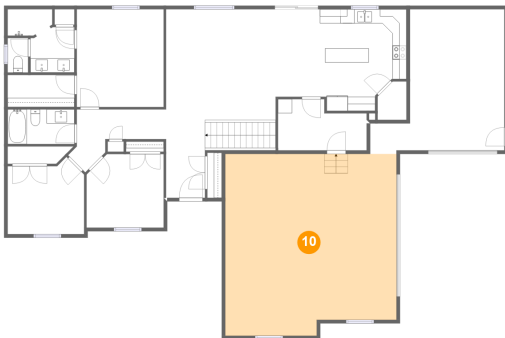

14805 Wellington Ln, Chubbuck Idaho United States

9 Floor 2 - Porch

Dimensions: 20'5" x 9'7"
Area: 141 sq. ft
Counted as Living Area: No

Heated: No
Finished: Yes
Enclosed: No
Contiguous: Yes
Permitted: Yes
Wet Space: No
Addition: No
Conversion: No

10 Floor 2 - Garage

Dimensions: 24'2" x 25'7"
Area: 593 sq. ft
Counted as Living Area: No

Heated: No
Finished: No
Enclosed: Yes
Contiguous: Yes
Permitted: Yes
Wet Space: No
Addition: No
Conversion: No

11 Floor 2 - Bedroom

Dimensions: 10'9" x 10'10"
Area: 104 sq. ft
Counted as Living Area: Yes

Heated: Yes
Finished: Yes
Enclosed: Yes
Contiguous: Yes
Permitted: Yes
Wet Space: No
Addition: No
Conversion: No

14805 Wellington Ln, Chubbuck Idaho United States