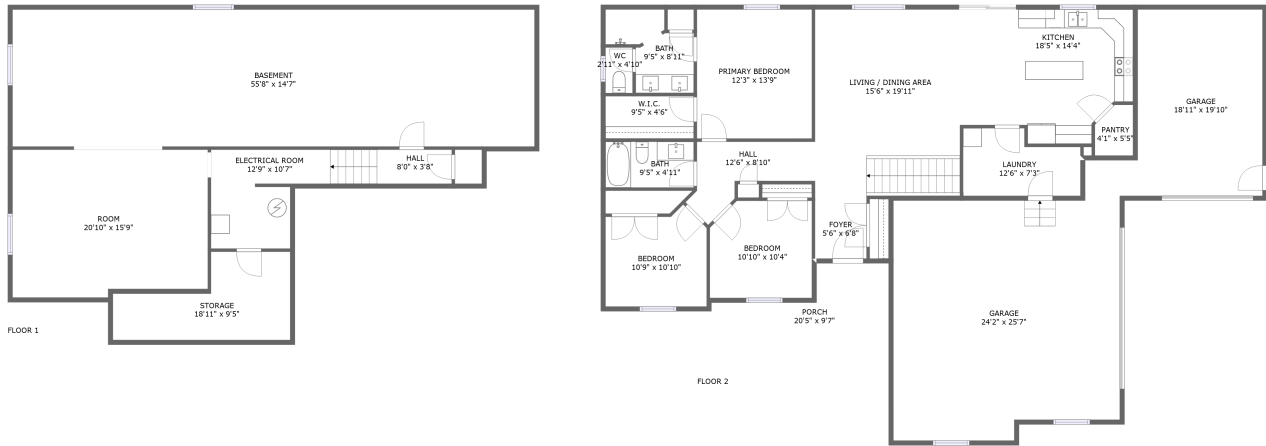

14805 Wellington Ln, Chubbuck Idaho United States

Property Summary

 **2** garages  **3** bedrooms  **2** bathrooms  **0** half baths

 **2** floors  **1,488** Gross Living Area sqft  **4,119** total sqft

14805 Wellington Ln, Chubbuck Idaho United States

14805 Wellington Ln, Chubbuck Idaho United States

Room Dimensions

Floor 2

Total sqft: 2570

Living area: 1488

#	Room name	Dimensions	Area (sqft)	Counted as Living Area
6	Bedroom	10'10" x 10'4"	109 sq. ft	Yes
7	Living / Dining Area	15'6" x 19'11"	307 sq. ft	Yes
8	Kitchen	18'5" x 14'4"	233 sq. ft	Yes
9	Porch	20'5" x 9'7"	141 sq. ft	No
10	Garage	24'2" x 25'7"	593 sq. ft	No
11	Bedroom	10'9" x 10'10"	104 sq. ft	Yes
12	Garage	18'11" x 19'10"	288 sq. ft	No
13	Laundry	12'6" x 7'3"	78 sq. ft	Yes
14	Hall	12'6" x 8'10"	69 sq. ft	Yes
15	Bath	9'5" x 4'11"	46 sq. ft	Yes

14805 Wellington Ln, Chubbuck Idaho United States

#	Room name	Dimensions	Area (sqft)	Counted as Living Area
16	Pantry	4'1" x 5'5"	20 sq. ft	Yes
17	Wc	2'11" x 4'10"	14 sq. ft	Yes
18	Bath	9'5" x 8'11"	59 sq. ft	Yes
19	W.i.c.	9'5" x 4'6"	43 sq. ft	Yes
20	Primary Bedroom	12'3" x 13'9"	169 sq. ft	Yes
21	Foyer	5'6" x 6'8"	37 sq. ft	Yes

14805 Wellington Ln, Chubbuck Idaho United States

1 Floor 1 - Hall

Dimensions: 8'0" x 3'8"
Area: 29 sq. ft
Counted as Living Area: No

Heated: Yes
Finished: Yes
Enclosed: Yes
Contiguous: No
Permitted: Yes
Wet Space: No
Addition: No
Conversion: No