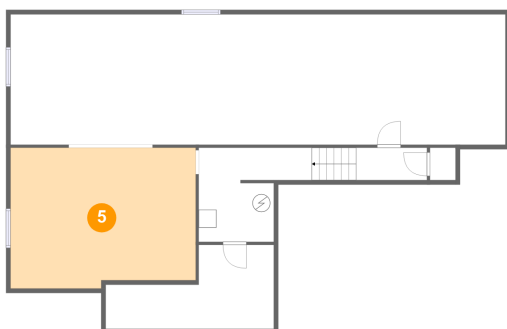

2 Floor 1 - Basement

Dimensions: 55'8" x 14'7"
Area: 814 sq. ft
Counted as Living Area: No

Heated: No
Finished: No
Enclosed: Yes
Contiguous: Yes
Permitted: Yes
Wet Space: No
Addition: No
Conversion: No

14805 Wellington Ln, Chubbuck Idaho United States

3 Floor 1 - Electrical Room

Dimensions: 12'9" x 10'7"
Area: 122 sq. ft
Counted as Living Area: No

Heated: No
Finished: No
Enclosed: Yes
Contiguous: Yes
Permitted: Yes
Wet Space: No
Addition: No
Conversion: No

4 Floor 1 - Storage

Dimensions: 18'11" x 9'5"
Area: 131 sq. ft
Counted as Living Area: No

Heated: No
Finished: No
Enclosed: No
Contiguous: Yes
Permitted: Yes
Wet Space: No
Addition: No
Conversion: No

5 Floor 1 - Room

Dimensions: 20'10" x 15'9"
Area: 319 sq. ft
Counted as Living Area: No

Heated: Yes
Finished: No
Enclosed: Yes
Contiguous: Yes
Permitted: Yes
Wet Space: No
Addition: No
Conversion: No

14805 Wellington Ln, Chubbuck Idaho United States