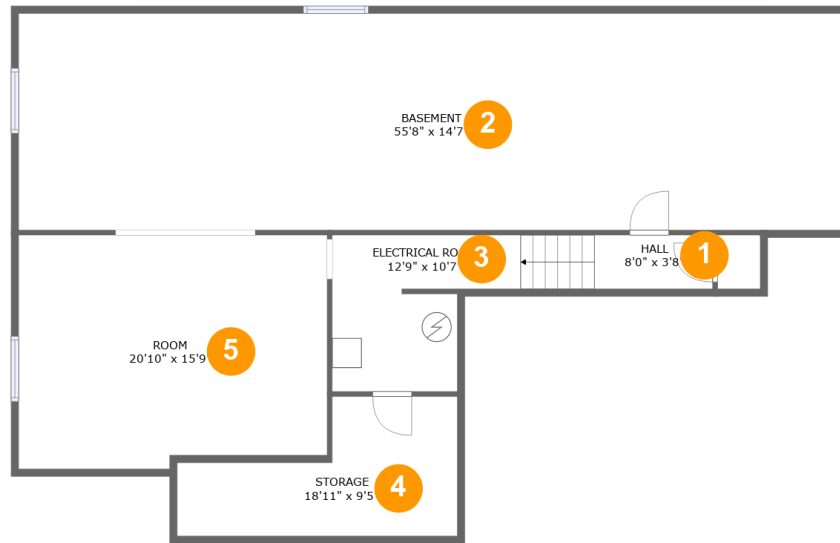

14805 Wellington Ln, Chubbuck Idaho United States

Property Summary

 **2** garages  **3** bedrooms  **2** bathrooms  **0** half baths

 **2** floors  **1,488** Gross Living Area sqft  **4,119** total sqft

14805 Wellington Ln, Chubbuck Idaho United States

Room Dimensions

Floor 1

Total sqft: 1549

Living area: 0

#	Room name	Dimensions	Area (sqft)	Counted as Living Area
1	Hall	8'0" x 3'8"	29 sq. ft	No
2	Basement	55'8" x 14'7"	814 sq. ft	No
3	Electrical Room	12'9" x 10'7"	122 sq. ft	No
4	Storage	18'11" x 9'5"	131 sq. ft	No
5	Room	20'10" x 15'9"	319 sq. ft	No

14805 Wellington Ln, Chubbuck Idaho United States

Room Dimensions

Floor 2

Total sqft: 2570

Living area: 1488

#	Room name	Dimensions	Area (sqft)	Counted as Living Area
6	Bedroom	10'10" x 10'4"	109 sq. ft	Yes
7	Living / Dining Area	15'6" x 19'11"	307 sq. ft	Yes
8	Kitchen	18'5" x 14'4"	233 sq. ft	Yes
9	Porch	20'5" x 9'7"	141 sq. ft	No
10	Garage	24'2" x 25'7"	593 sq. ft	No
11	Bedroom	10'9" x 10'10"	104 sq. ft	Yes
12	Garage	18'11" x 19'10"	288 sq. ft	No
13	Laundry	12'6" x 7'3"	78 sq. ft	Yes
14	Hall	12'6" x 8'10"	69 sq. ft	Yes
15	Bath	9'5" x 4'11"	46 sq. ft	Yes

14805 Wellington Ln, Chubbuck Idaho United States

#	Room name	Dimensions	Area (sqft)	Counted as Living Area
16	Pantry	4'1" x 5'5"	20 sq. ft	Yes
17	Wc	2'11" x 4'10"	14 sq. ft	Yes
18	Bath	9'5" x 8'11"	59 sq. ft	Yes
19	W.i.c.	9'5" x 4'6"	43 sq. ft	Yes
20	Primary Bedroom	12'3" x 13'9"	169 sq. ft	Yes
21	Foyer	5'6" x 6'8"	37 sq. ft	Yes