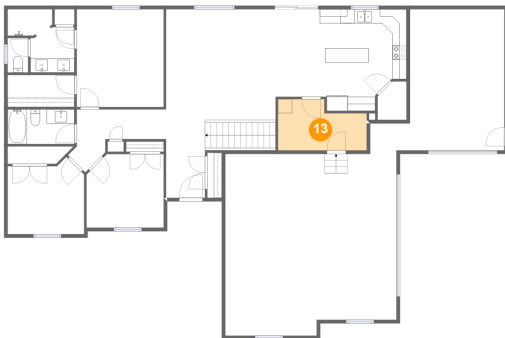

13 Floor 2 - Laundry

Dimensions: 12'6" x 7'3"
Area: 78 sq. ft
Counted as Living Area: Yes

Heated: Yes
Finished: Yes
Enclosed: Yes
Contiguous: Yes
Permitted: Yes
Wet Space: No
Addition: No
Conversion: No