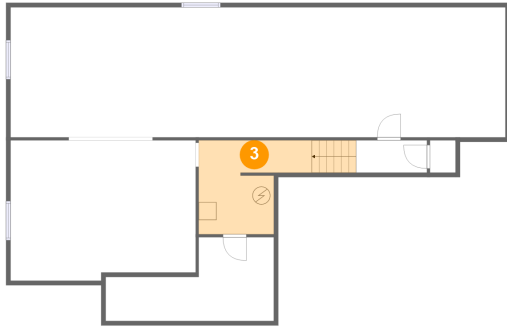

14805 Wellington Ln, Chubbuck Idaho United States

1 Floor 1 - Hall

Dimensions: 8'0" x 3'8"
Area: 29 sq. ft
Counted as Living Area: No

Heated: Yes
Finished: Yes
Enclosed: Yes
Contiguous: No
Permitted: Yes
Wet Space: No
Addition: No
Conversion: No

2 Floor 1 - Basement

Dimensions: 55'8" x 14'7"
Area: 814 sq. ft
Counted as Living Area: No

Heated: No
Finished: No
Enclosed: Yes
Contiguous: Yes
Permitted: Yes
Wet Space: No
Addition: No
Conversion: No

14805 Wellington Ln, Chubbuck Idaho United States

3 Floor 1 - Electrical Room

Dimensions: 12'9" x 10'7"
Area: 122 sq. ft
Counted as Living Area: No

Heated: No
Finished: No
Enclosed: Yes
Contiguous: Yes
Permitted: Yes
Wet Space: No
Addition: No
Conversion: No

Dimensions: 20'10" x 15'9"
Area: 319 sq. ft
Counted as Living Area: No

Heated: Yes
Finished: No
Enclosed: Yes
Contiguous: Yes
Permitted: Yes
Wet Space: No
Addition: No
Conversion: No

14805 Wellington Ln, Chubbuck Idaho United States