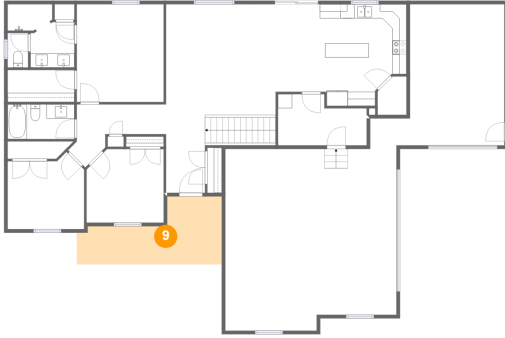

8 Floor 2 - Kitchen

Dimensions: 18'5" x 14'4"
Area: 233 sq. ft
Counted as Living Area:
Yes

Heated: Yes
Finished: Yes
Enclosed: Yes
Contiguous:
Yes
Permitted: Yes
Wet Space: No
Addition: No
Conversion: No

14805 Wellington Ln, Chubbuck Idaho United States

9 Floor 2 - Porch

Dimensions: 20'5" x 9'7"
Area: 141 sq. ft
Counted as Living Area: No

Heated: No
Finished: Yes
Enclosed: No
Contiguous: Yes
Permitted: Yes
Wet Space: No
Addition: No
Conversion: No