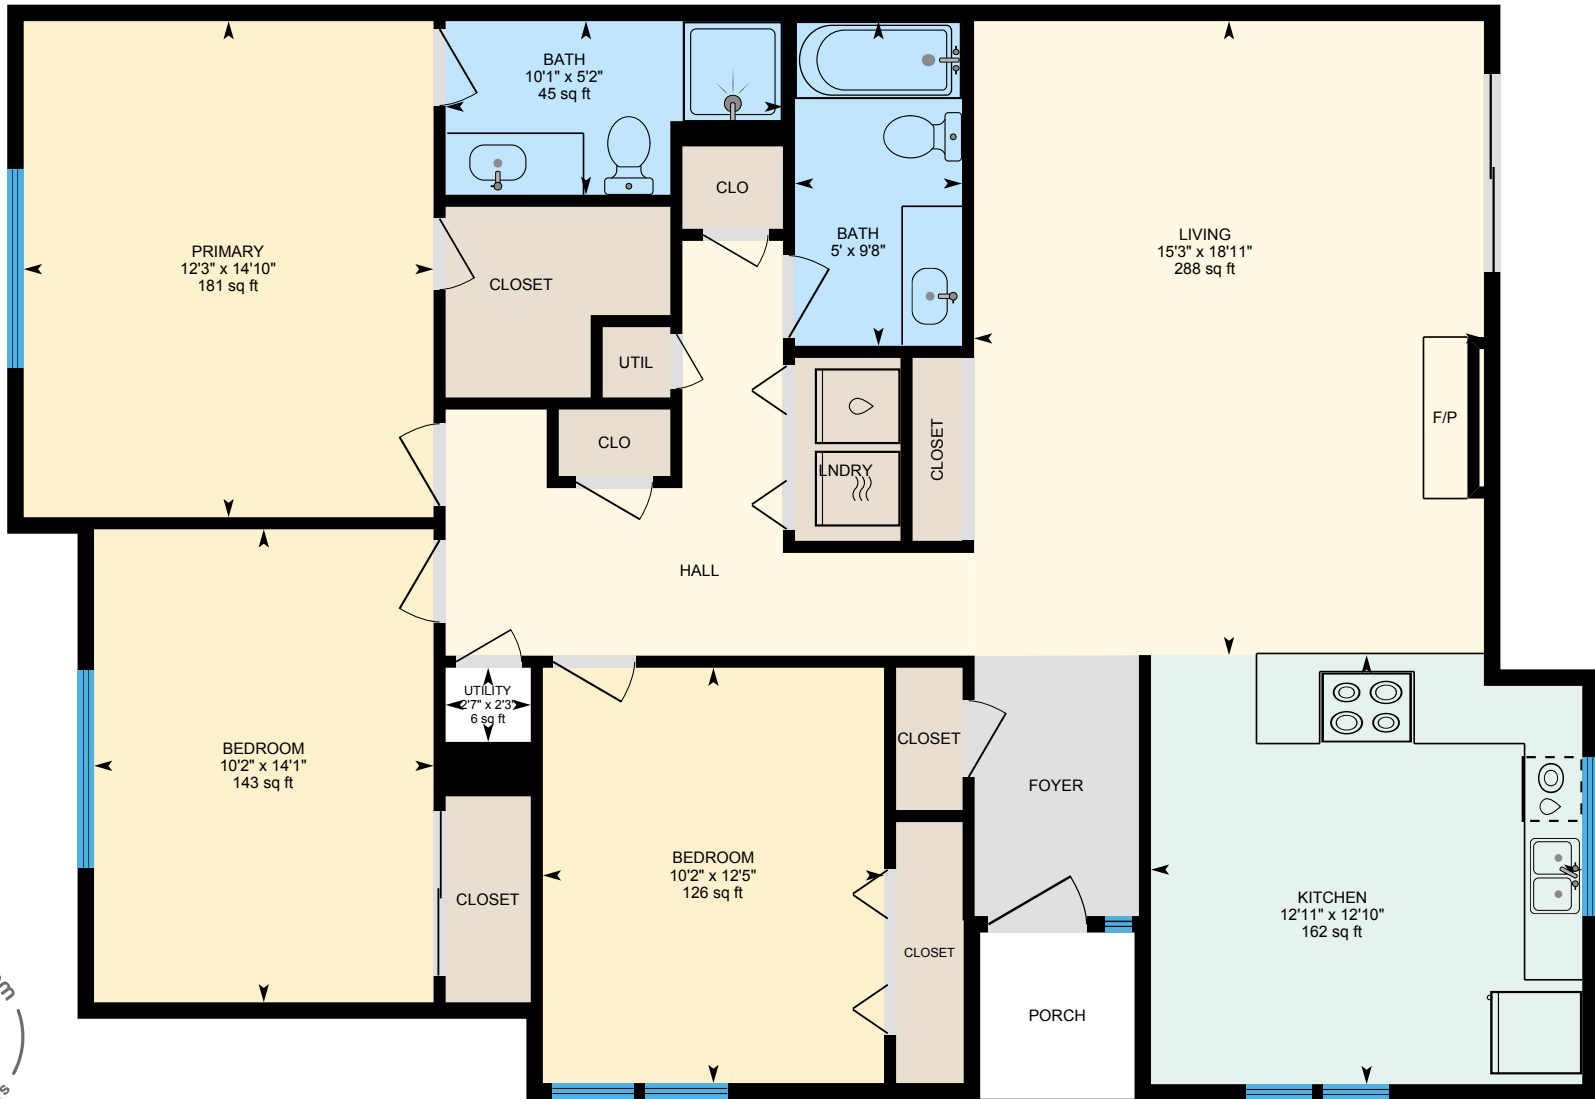

# 537 Lincoln Ave Unit A, Modesto, CA

Main Floor Finished Area 1400.99 sq ft  
Unfinished Area 5.63 sq ft

PREPARED: 2025/02/06

White regions are excluded from total floor area in iGUIDE floor plans. All room dimensions and floor areas must be considered approximate and are subject to independent verification.