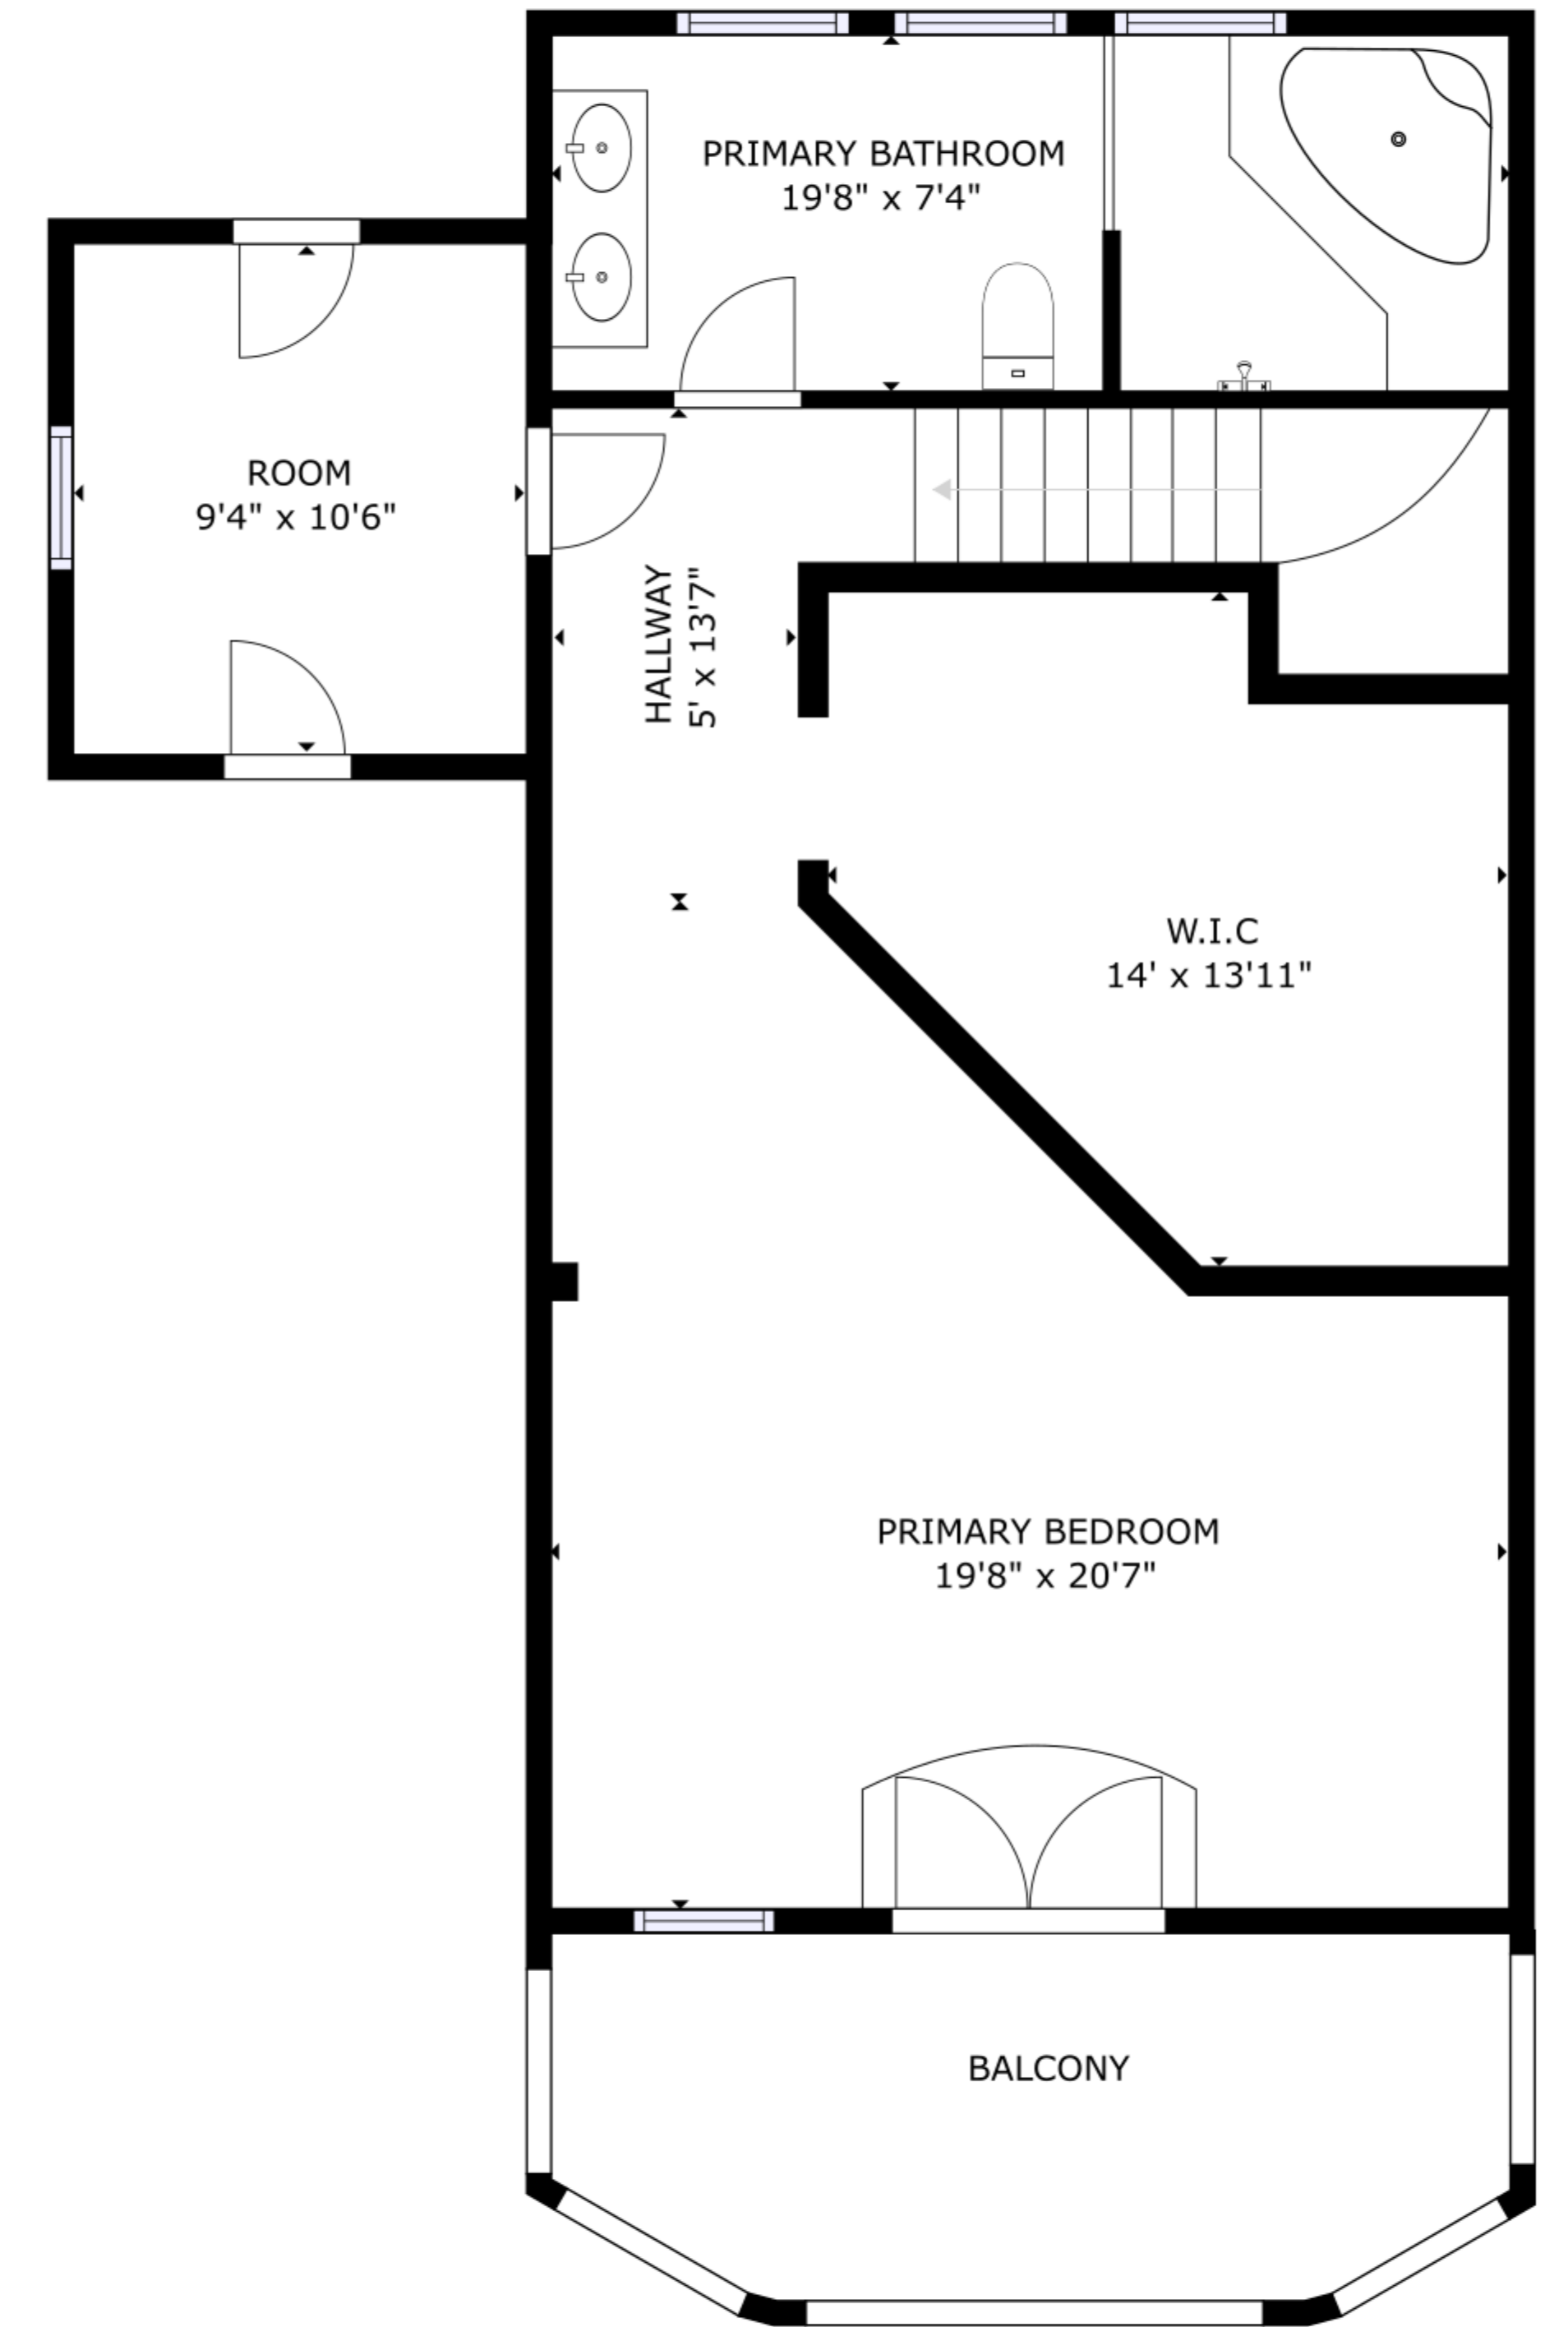

FLOOR 1

FLOOR 2

FLOOR 3

GROSS INTERNAL AREA
 FLOOR 1: 1804 sq ft, FLOOR 2: 1768 sq ft
 FLOOR 3: 860 sq ft, EXCLUDED AREAS;
 PORCH: 146 sq ft, BALCONY: 139 sq ft, DECK: 146 sq ft
 TOTAL: 4432 sq ft
 SIZES AND DIMENSIONS ARE APPROXIMATE, ACTUAL MAY VARY.