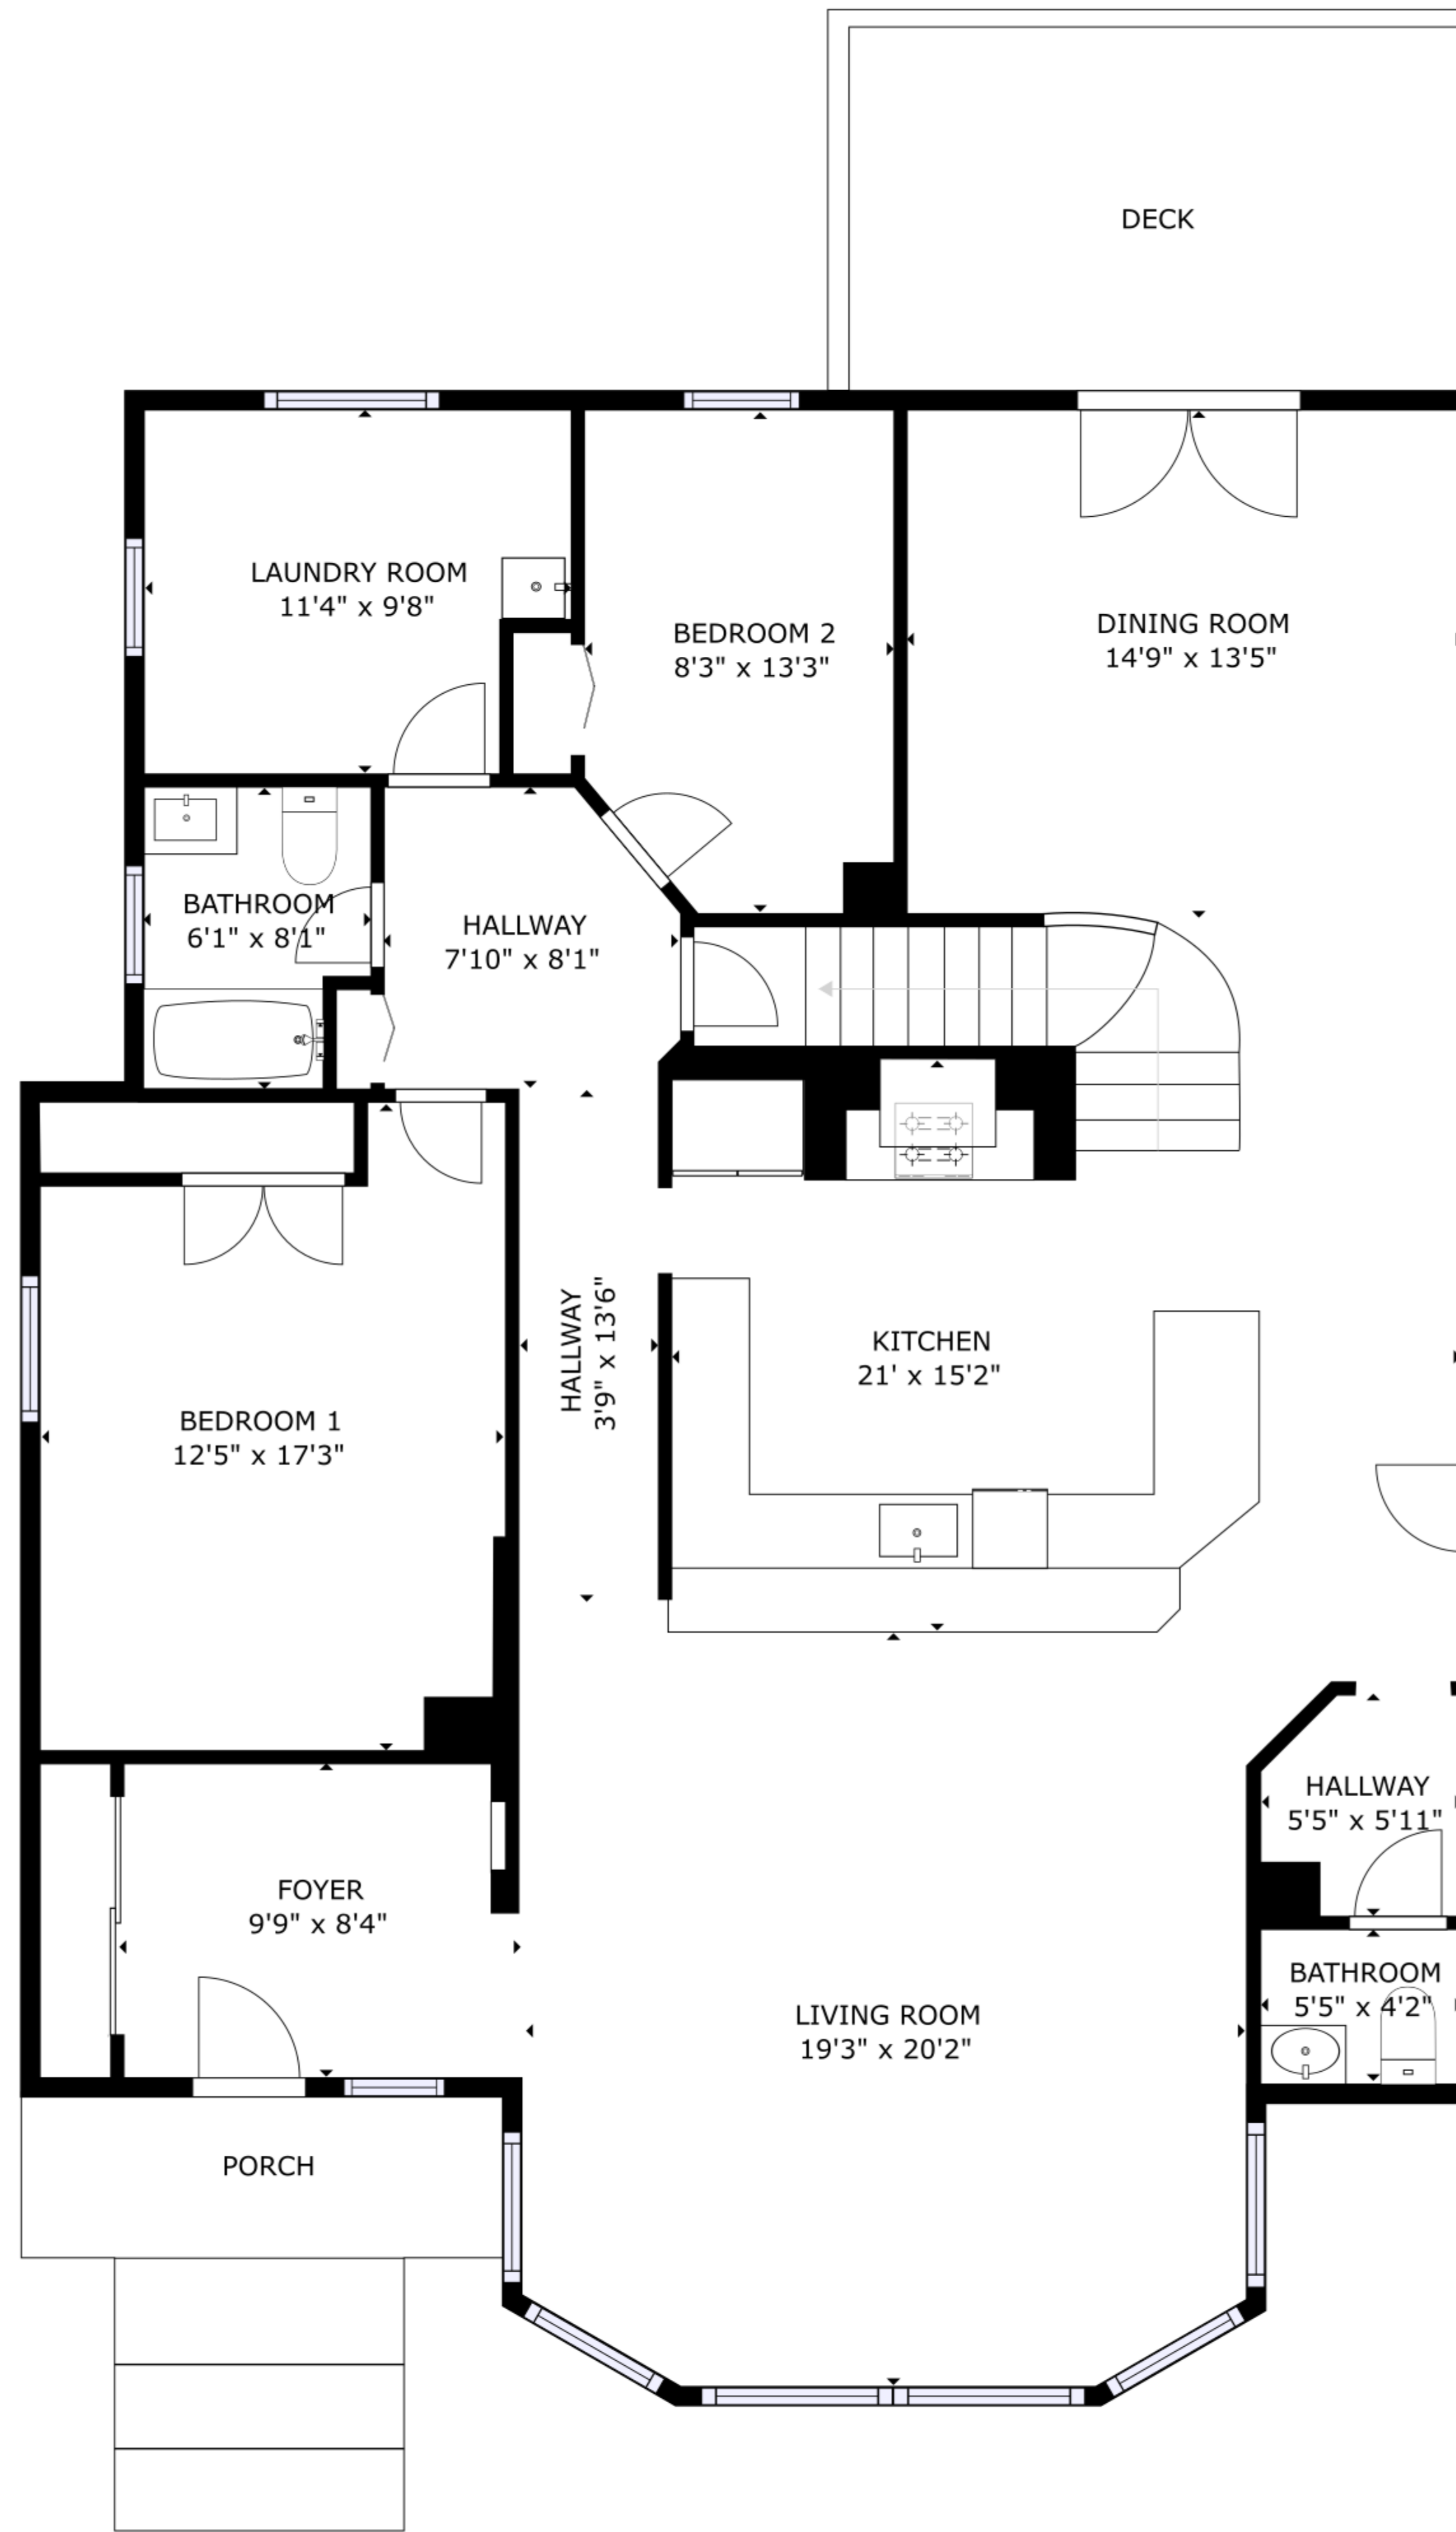

FLOOR 1

FLOOR 2

FLOOR 3

GROSS INTERNAL AREA
 FLOOR 1: 1804 sq ft, FLOOR 2: 1768 sq ft
 FLOOR 3: 860 sq ft, EXCLUDED AREAS;
 PORCH: 146 sq ft, BALCONY: 139 sq ft, DECK: 146 sq ft
 TOTAL: 4432 sq ft
 SIZES AND DIMENSIONS ARE APPROXIMATE, ACTUAL MAY VARY.