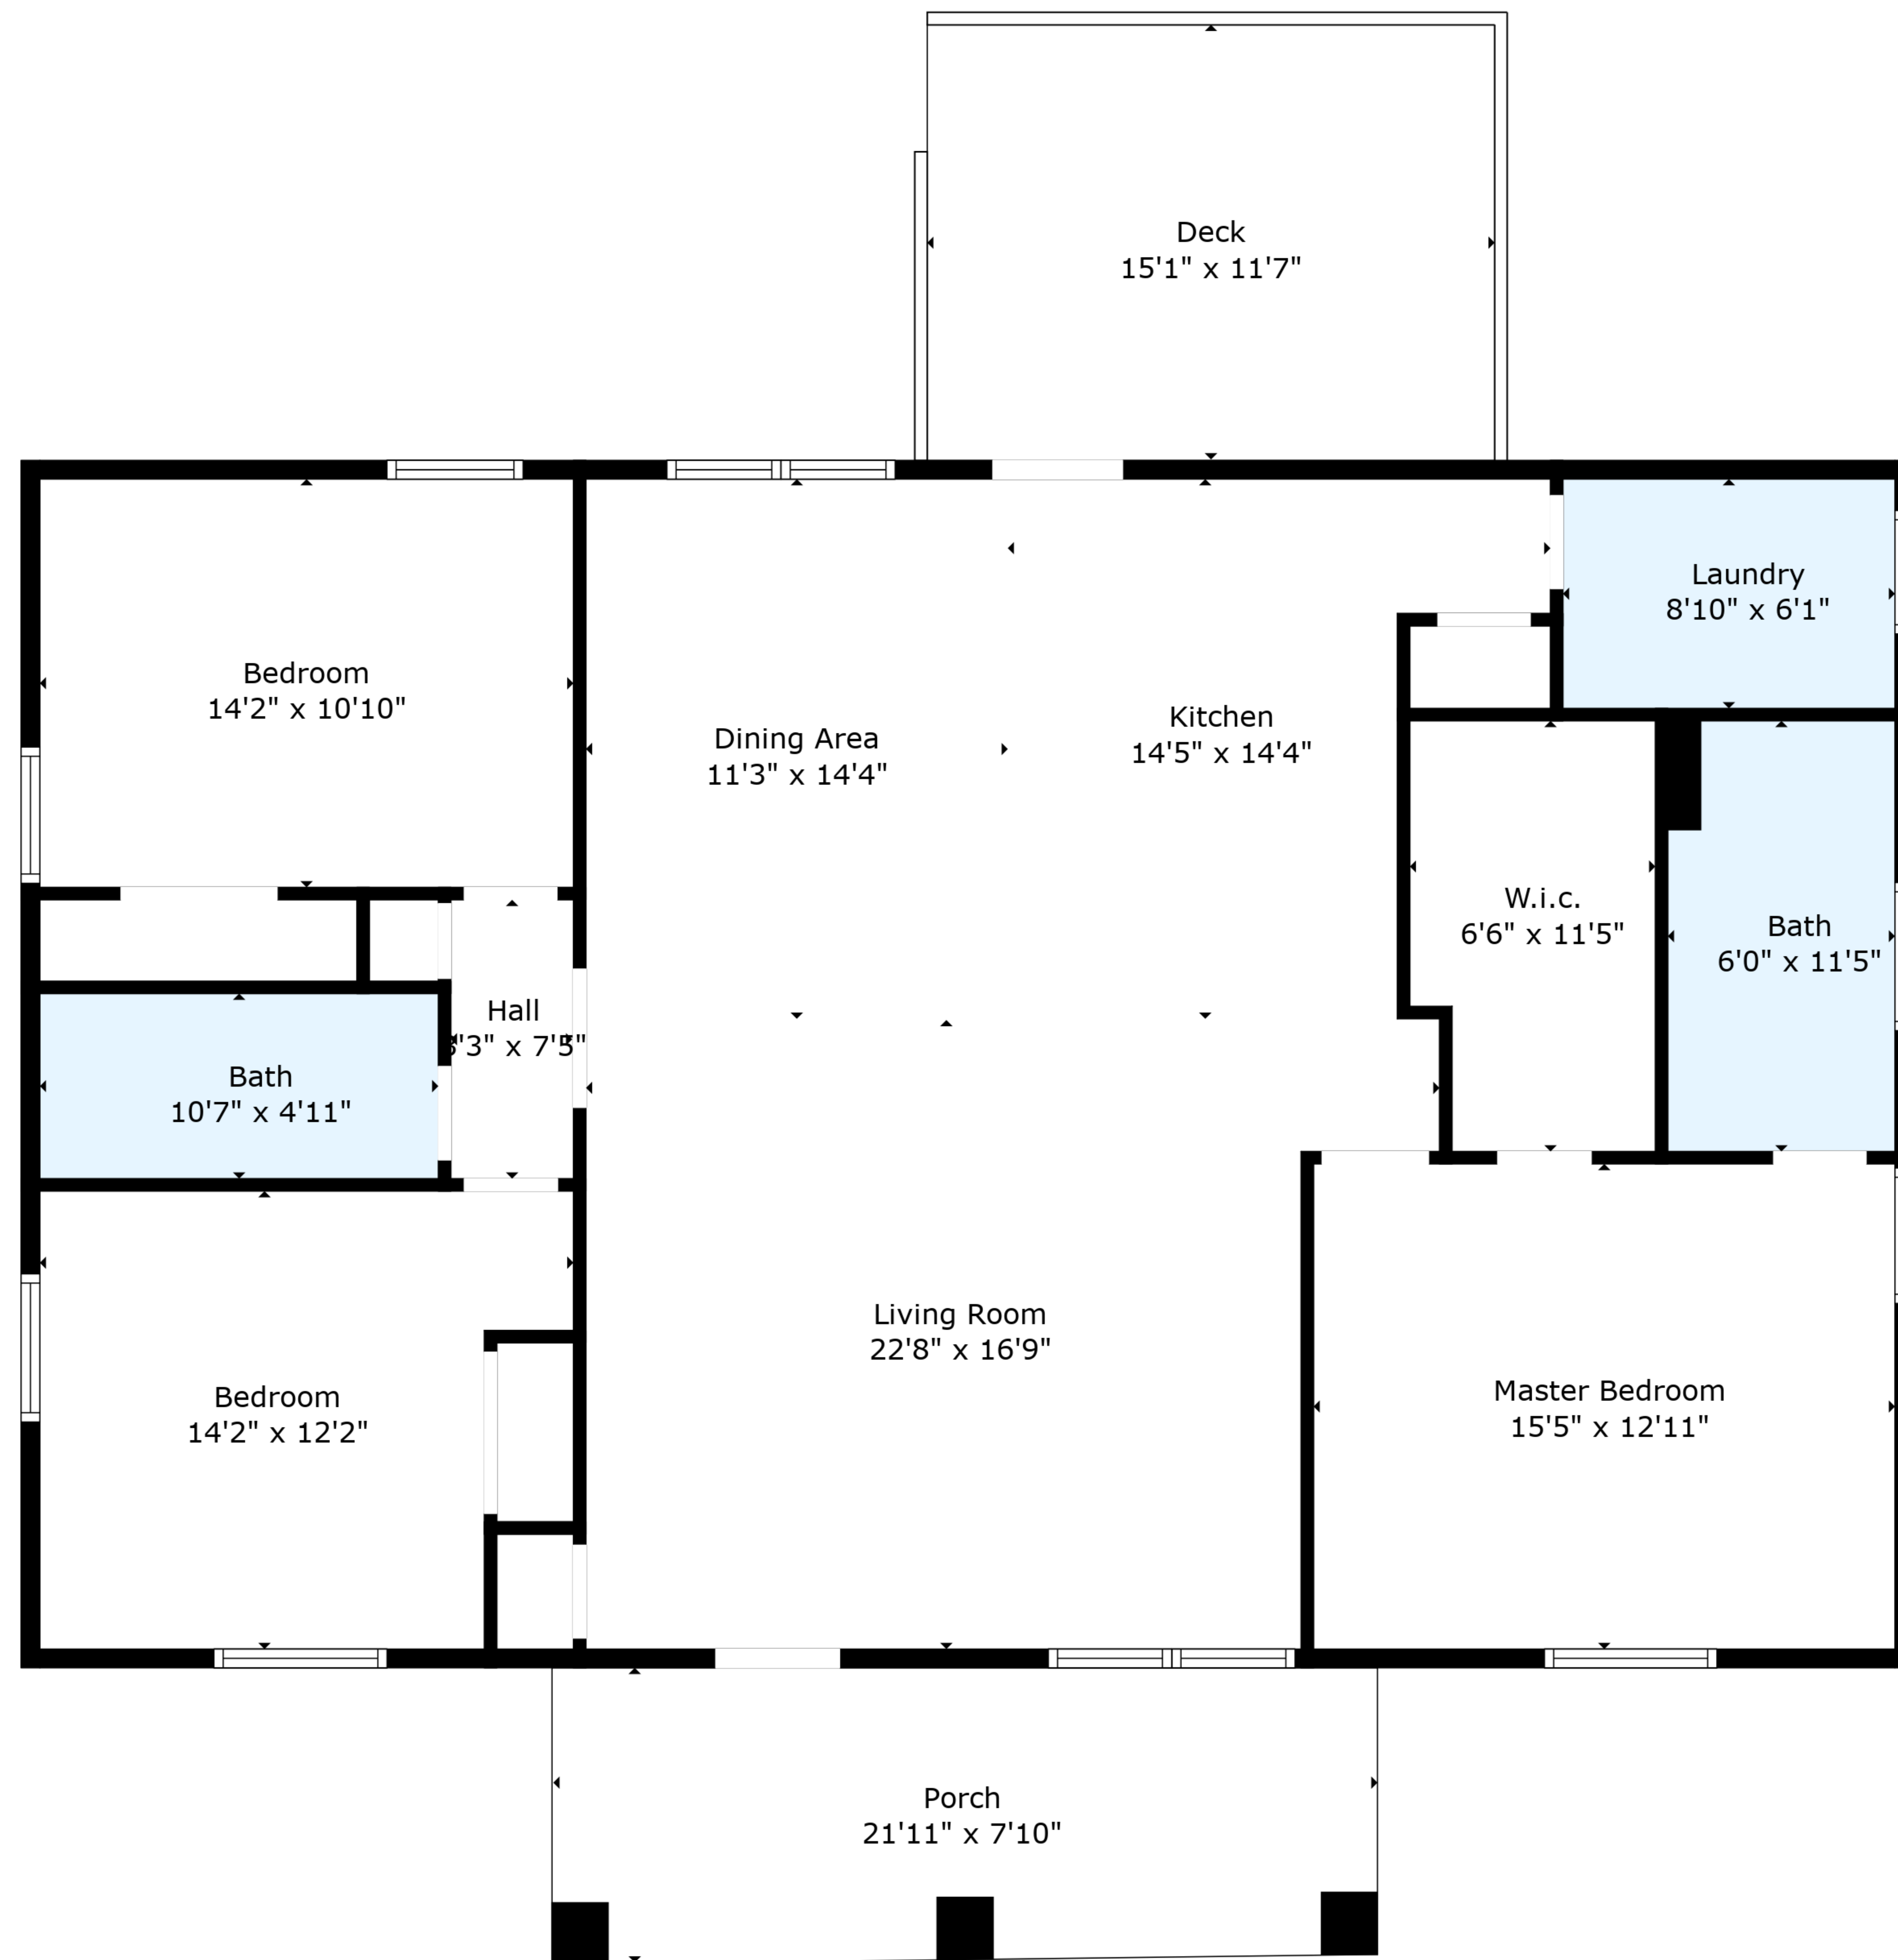

TOTAL: 1535 sq. ft

FLOOR 1: 1535 sq. ft

EXCLUDED AREAS: PORCH: 170 sq. ft, DECK: 175 sq. ft

Floor Plan Created By Cubicasa App. Measurements Deemed Highly Reliable But Not Guaranteed.

TOTAL: 1535 sq. ft

FLOOR 1: 1535 sq. ft

EXCLUDED AREAS: PORCH: 170 sq. ft, DECK: 175 sq. ft

Floor Plan Created By Cubicasa App. Measurements Deemed Highly Reliable But Not Guaranteed.