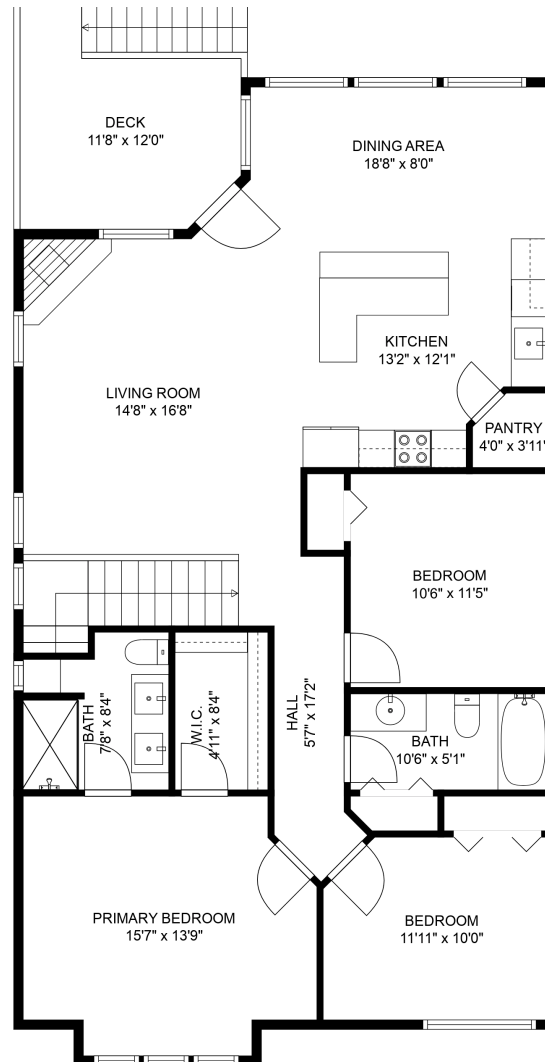

Estimated Areas:
 Main Floor: 1389 sq. ft
 Below Main: 996 sq. ft
Total: 2385 Sq. Ft

8942 Glenwood St

Jason Sandhu
(604) 791-1926
jason@jasonsandhu.ca

Estimated Areas:

Main Floor: 1389 sq. ft

Below Main: 996 sq. ft

Total: 2385 Sq. Ft

Estimated Areas:

Main Floor: 1389 sq. ft

Below Main: 996 sq. ft

Total: 2385 Sq. Ft