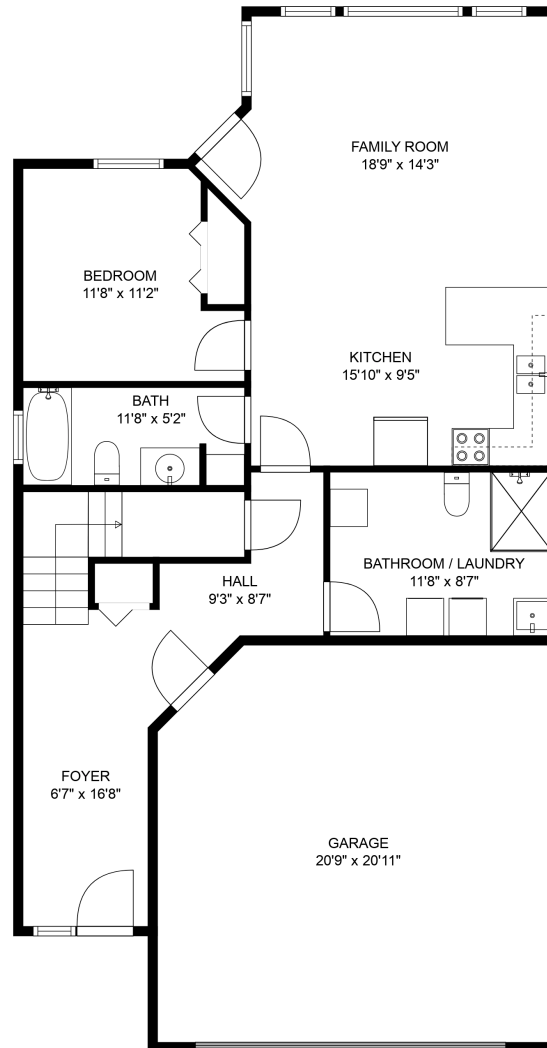

Estimated Areas:
 Main Floor: 1389 sq. ft
 Below Main: 996 sq. ft
Total: 2385 Sq. Ft

8942 Glenwood St

Jason Sandhu
(604) 791-1926
jason@jasonsandhu.ca

Estimated Areas:

Main Floor: 1389 sq. ft

Below Main: 996 sq. ft

Total: 2385 Sq. Ft

Estimated Areas:

Main Floor: 1389 sq. ft

Below Main: 996 sq. ft

Total: 2385 Sq. Ft