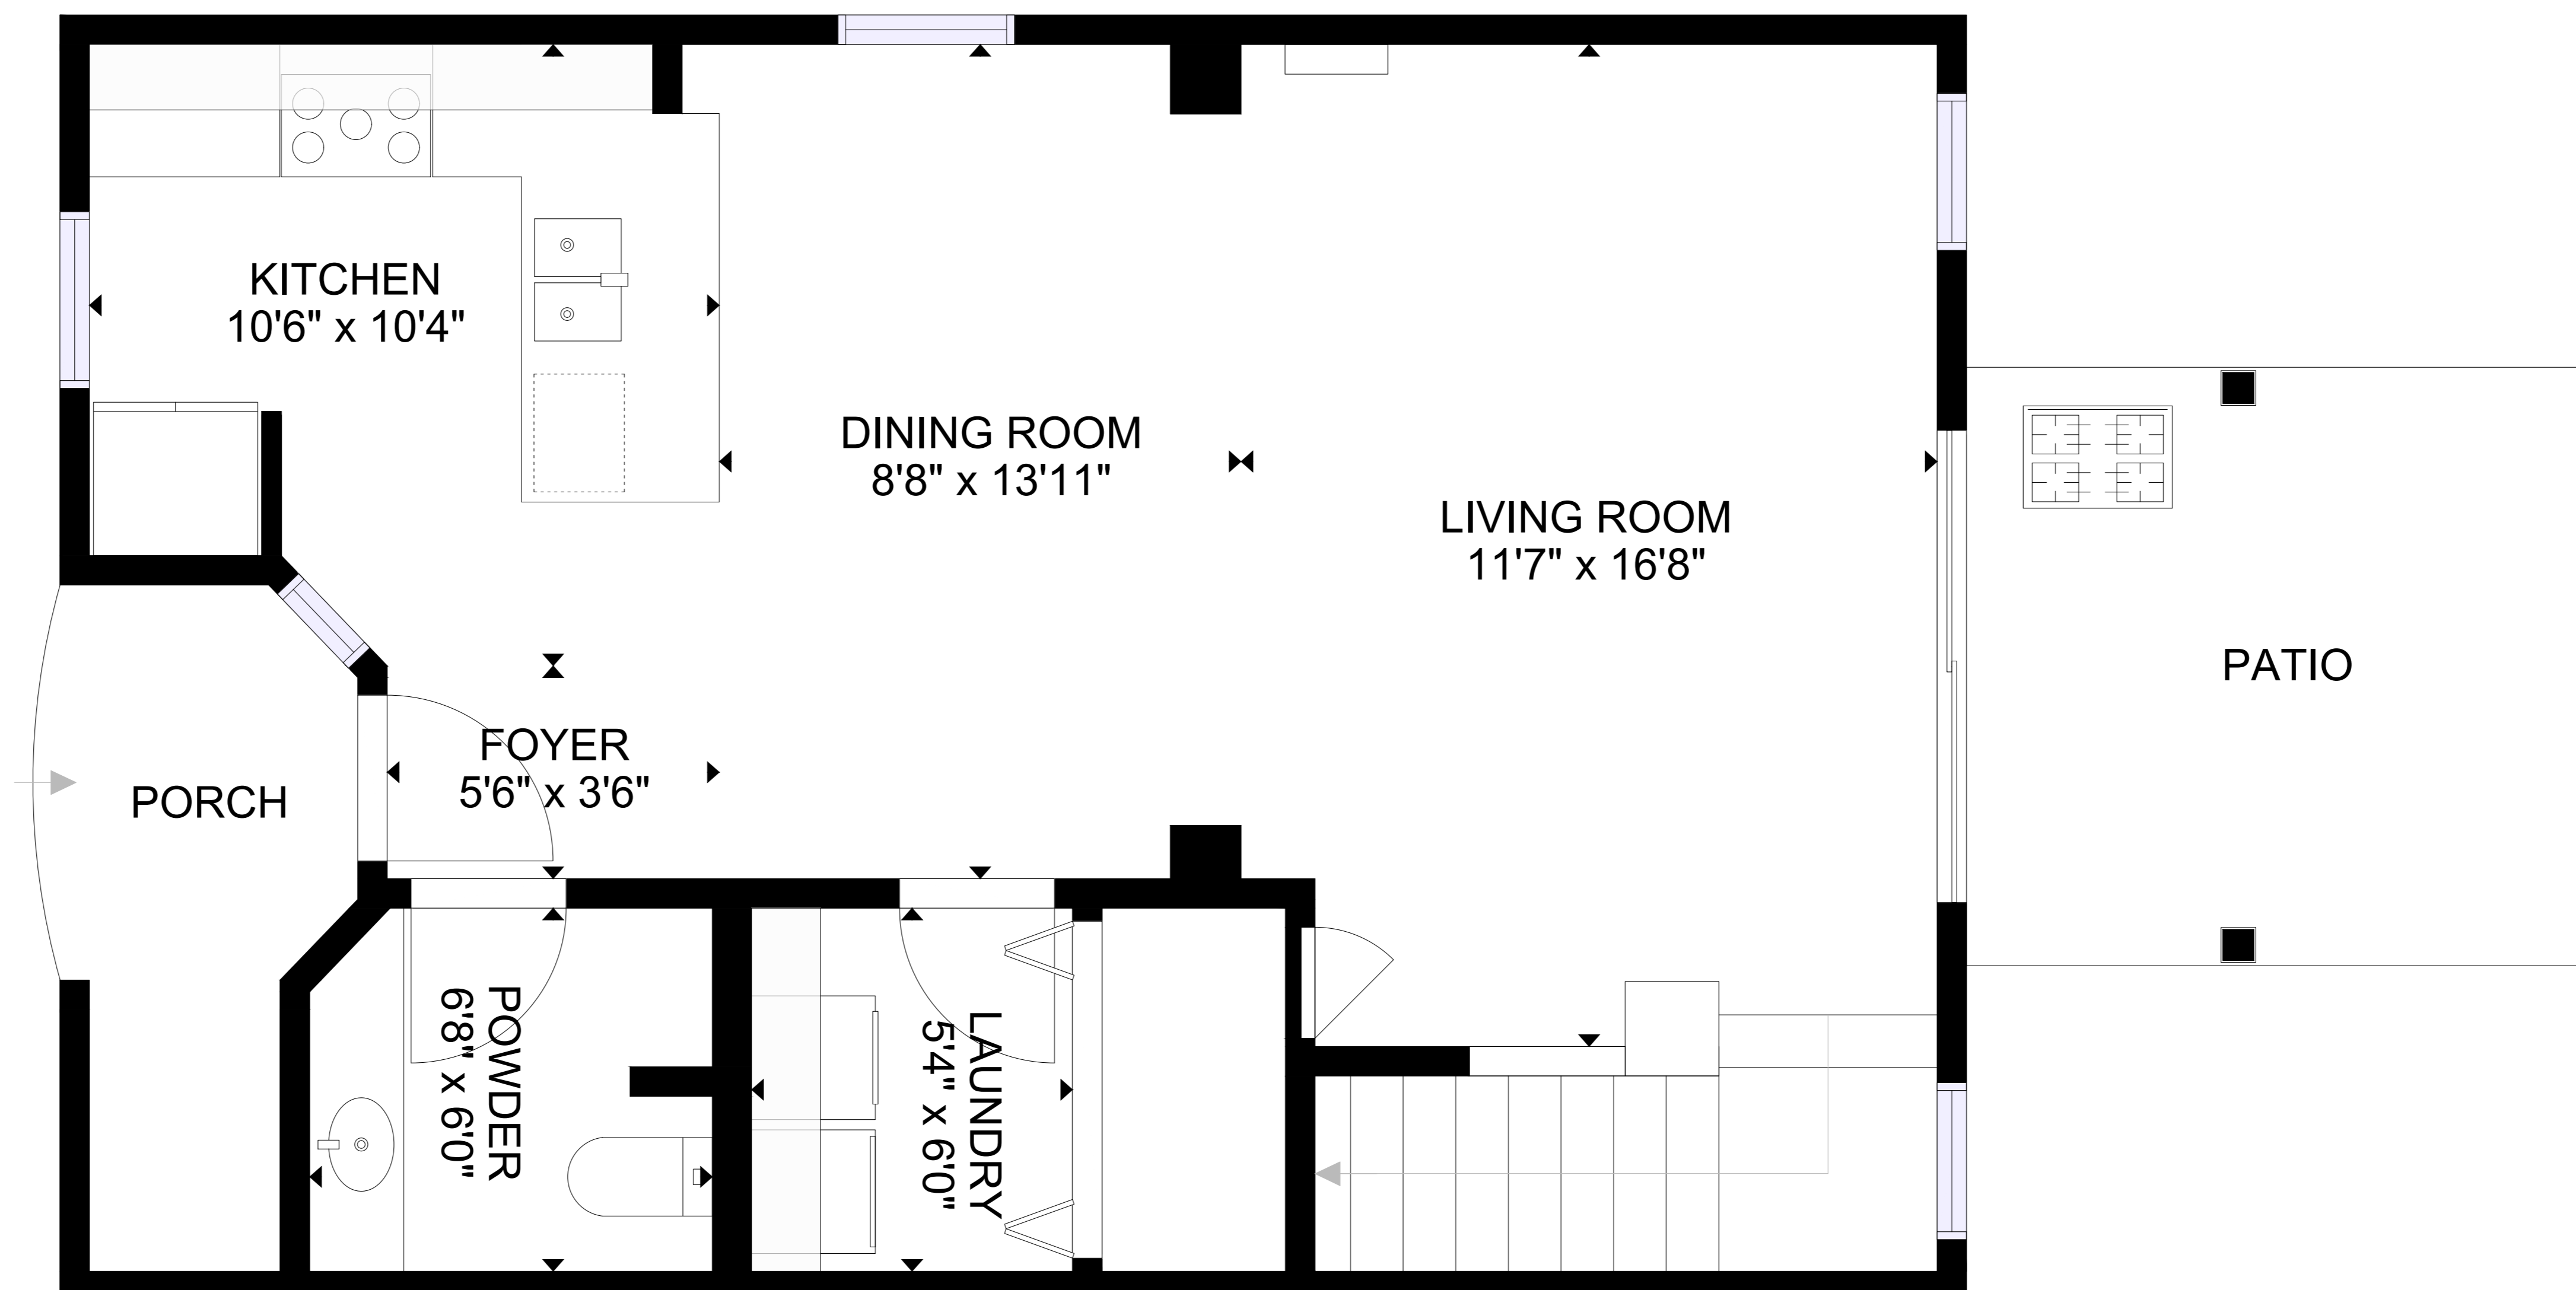

FLOOR 2

FLOOR 1

GROSS INTERNAL AREA
 FLOOR 1: 582 sq.ft, FLOOR 2: 661 sq.ft
 EXCLUDED AREA: PORCH: 48 sq.ft, PATIO: 109 sq.ft, BALCONY: 21 sq.ft
 TOTAL: 1243 sq.ft

SIZES AND DIMENSIONS ARE APPROXIMATE, ACTUAL MAY VARY.