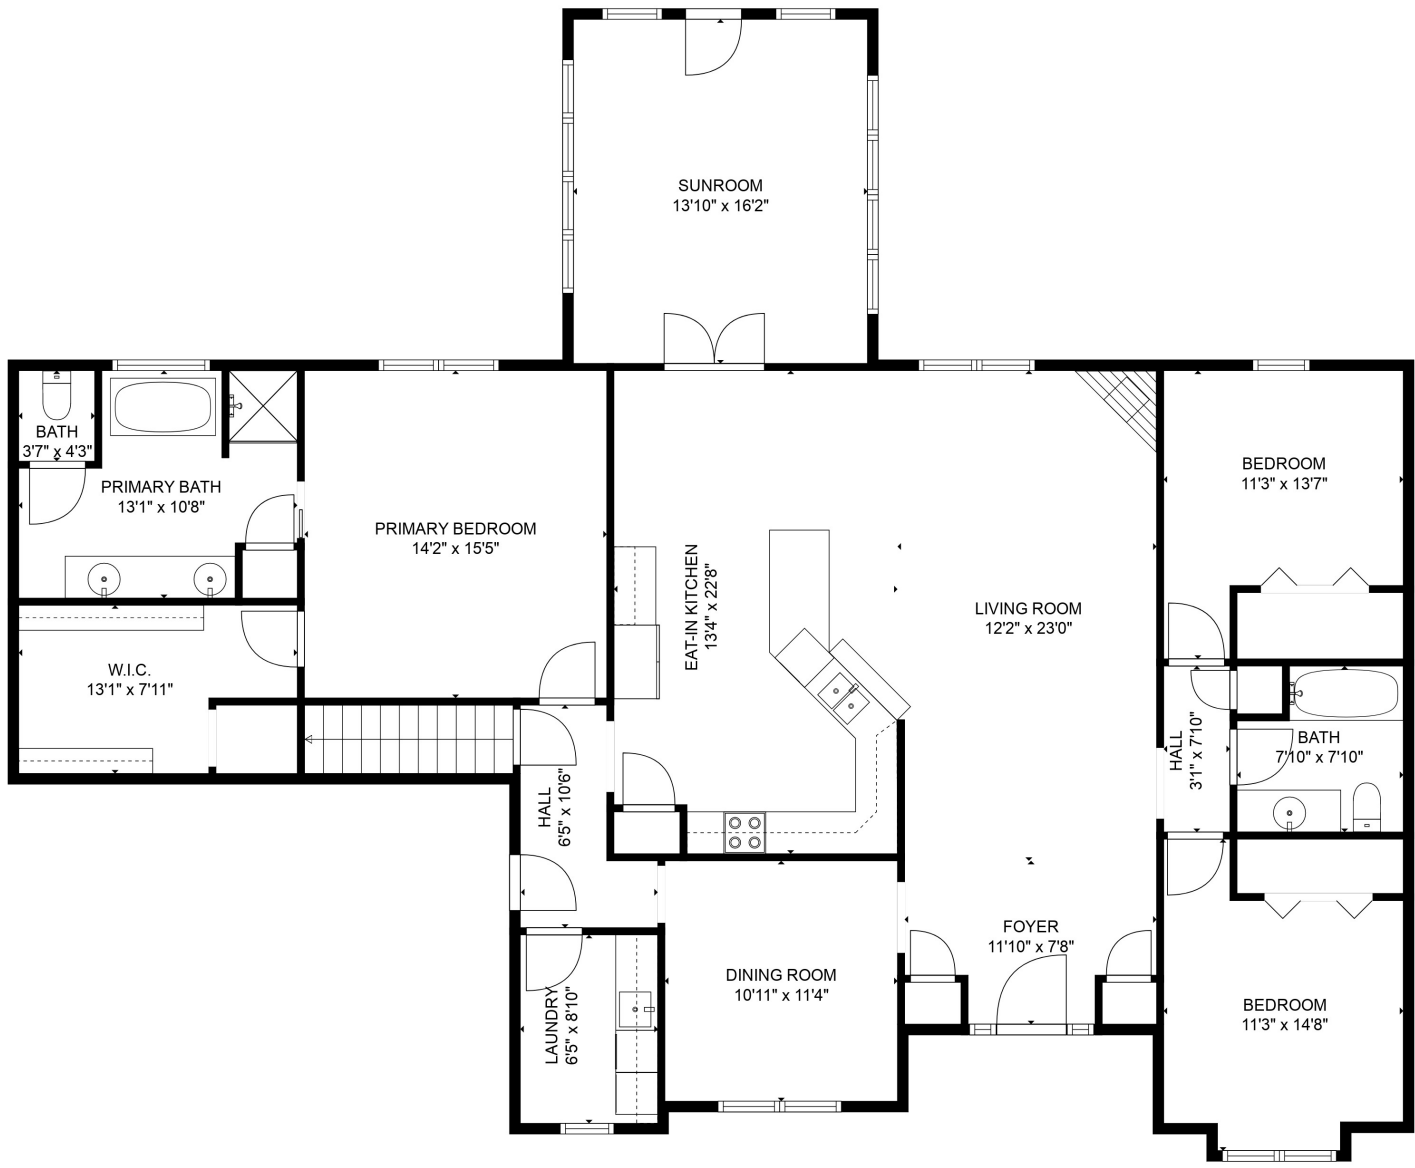

Total scanned area: 2516 sq. ft

MEASUREMENTS ARE CALCULATED BY CUBICASA TECHNOLOGY. DEEMED HIGHLY RELIABLE BUT NOT GUARANTEED.

Total scanned area: 2516 sq. ft

MEASUREMENTS ARE CALCULATED BY CUBICASA TECHNOLOGY. DEEMED HIGHLY RELIABLE BUT NOT GUARANTEED.

Total scanned area: 2516 sq. ft

MEASUREMENTS ARE CALCULATED BY CUBICASA TECHNOLOGY. DEEMED HIGHLY RELIABLE BUT NOT GUARANTEED.