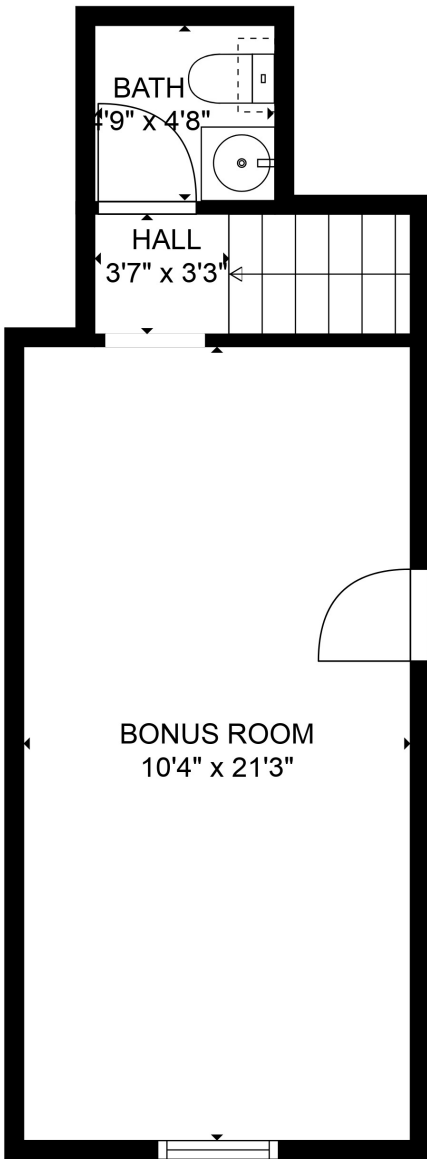

Total scanned area: 2516 sq. ft