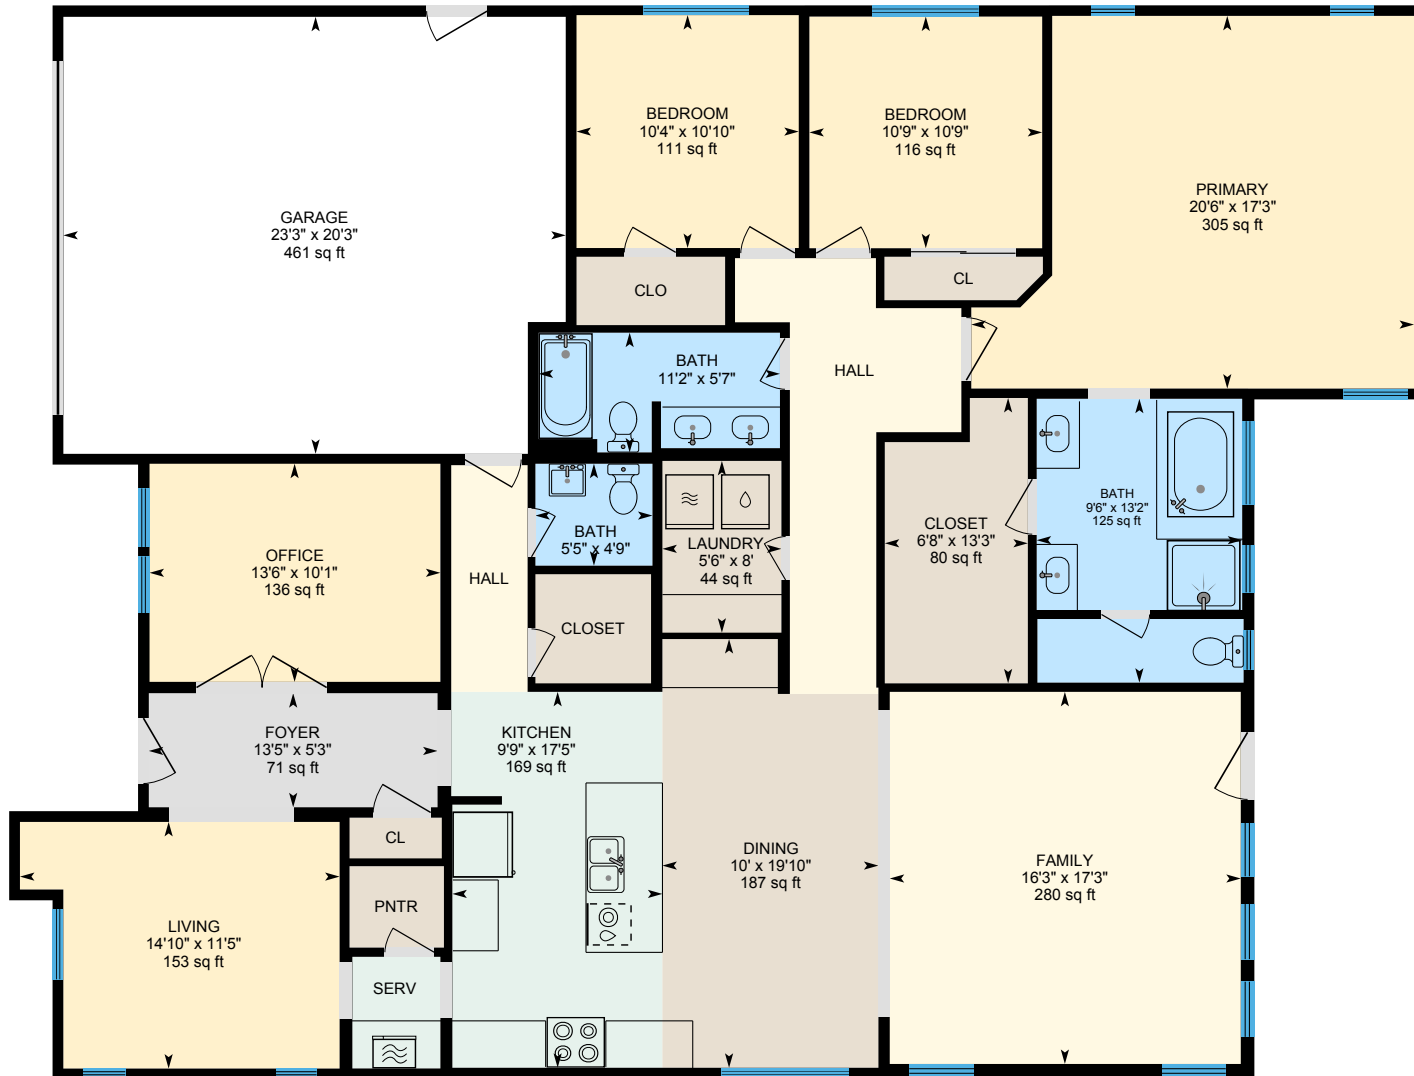

3603 Levanto Way, Manteca, CA

Main Floor Finished Area 2367.92 sq ft
Unfinished Area 484.85 sq ft

PREPARED: 2023/07/12

White regions are excluded from total floor area in iGUIDE floor plans. All room dimensions and floor areas must be considered approximate and are subject to independent verification.