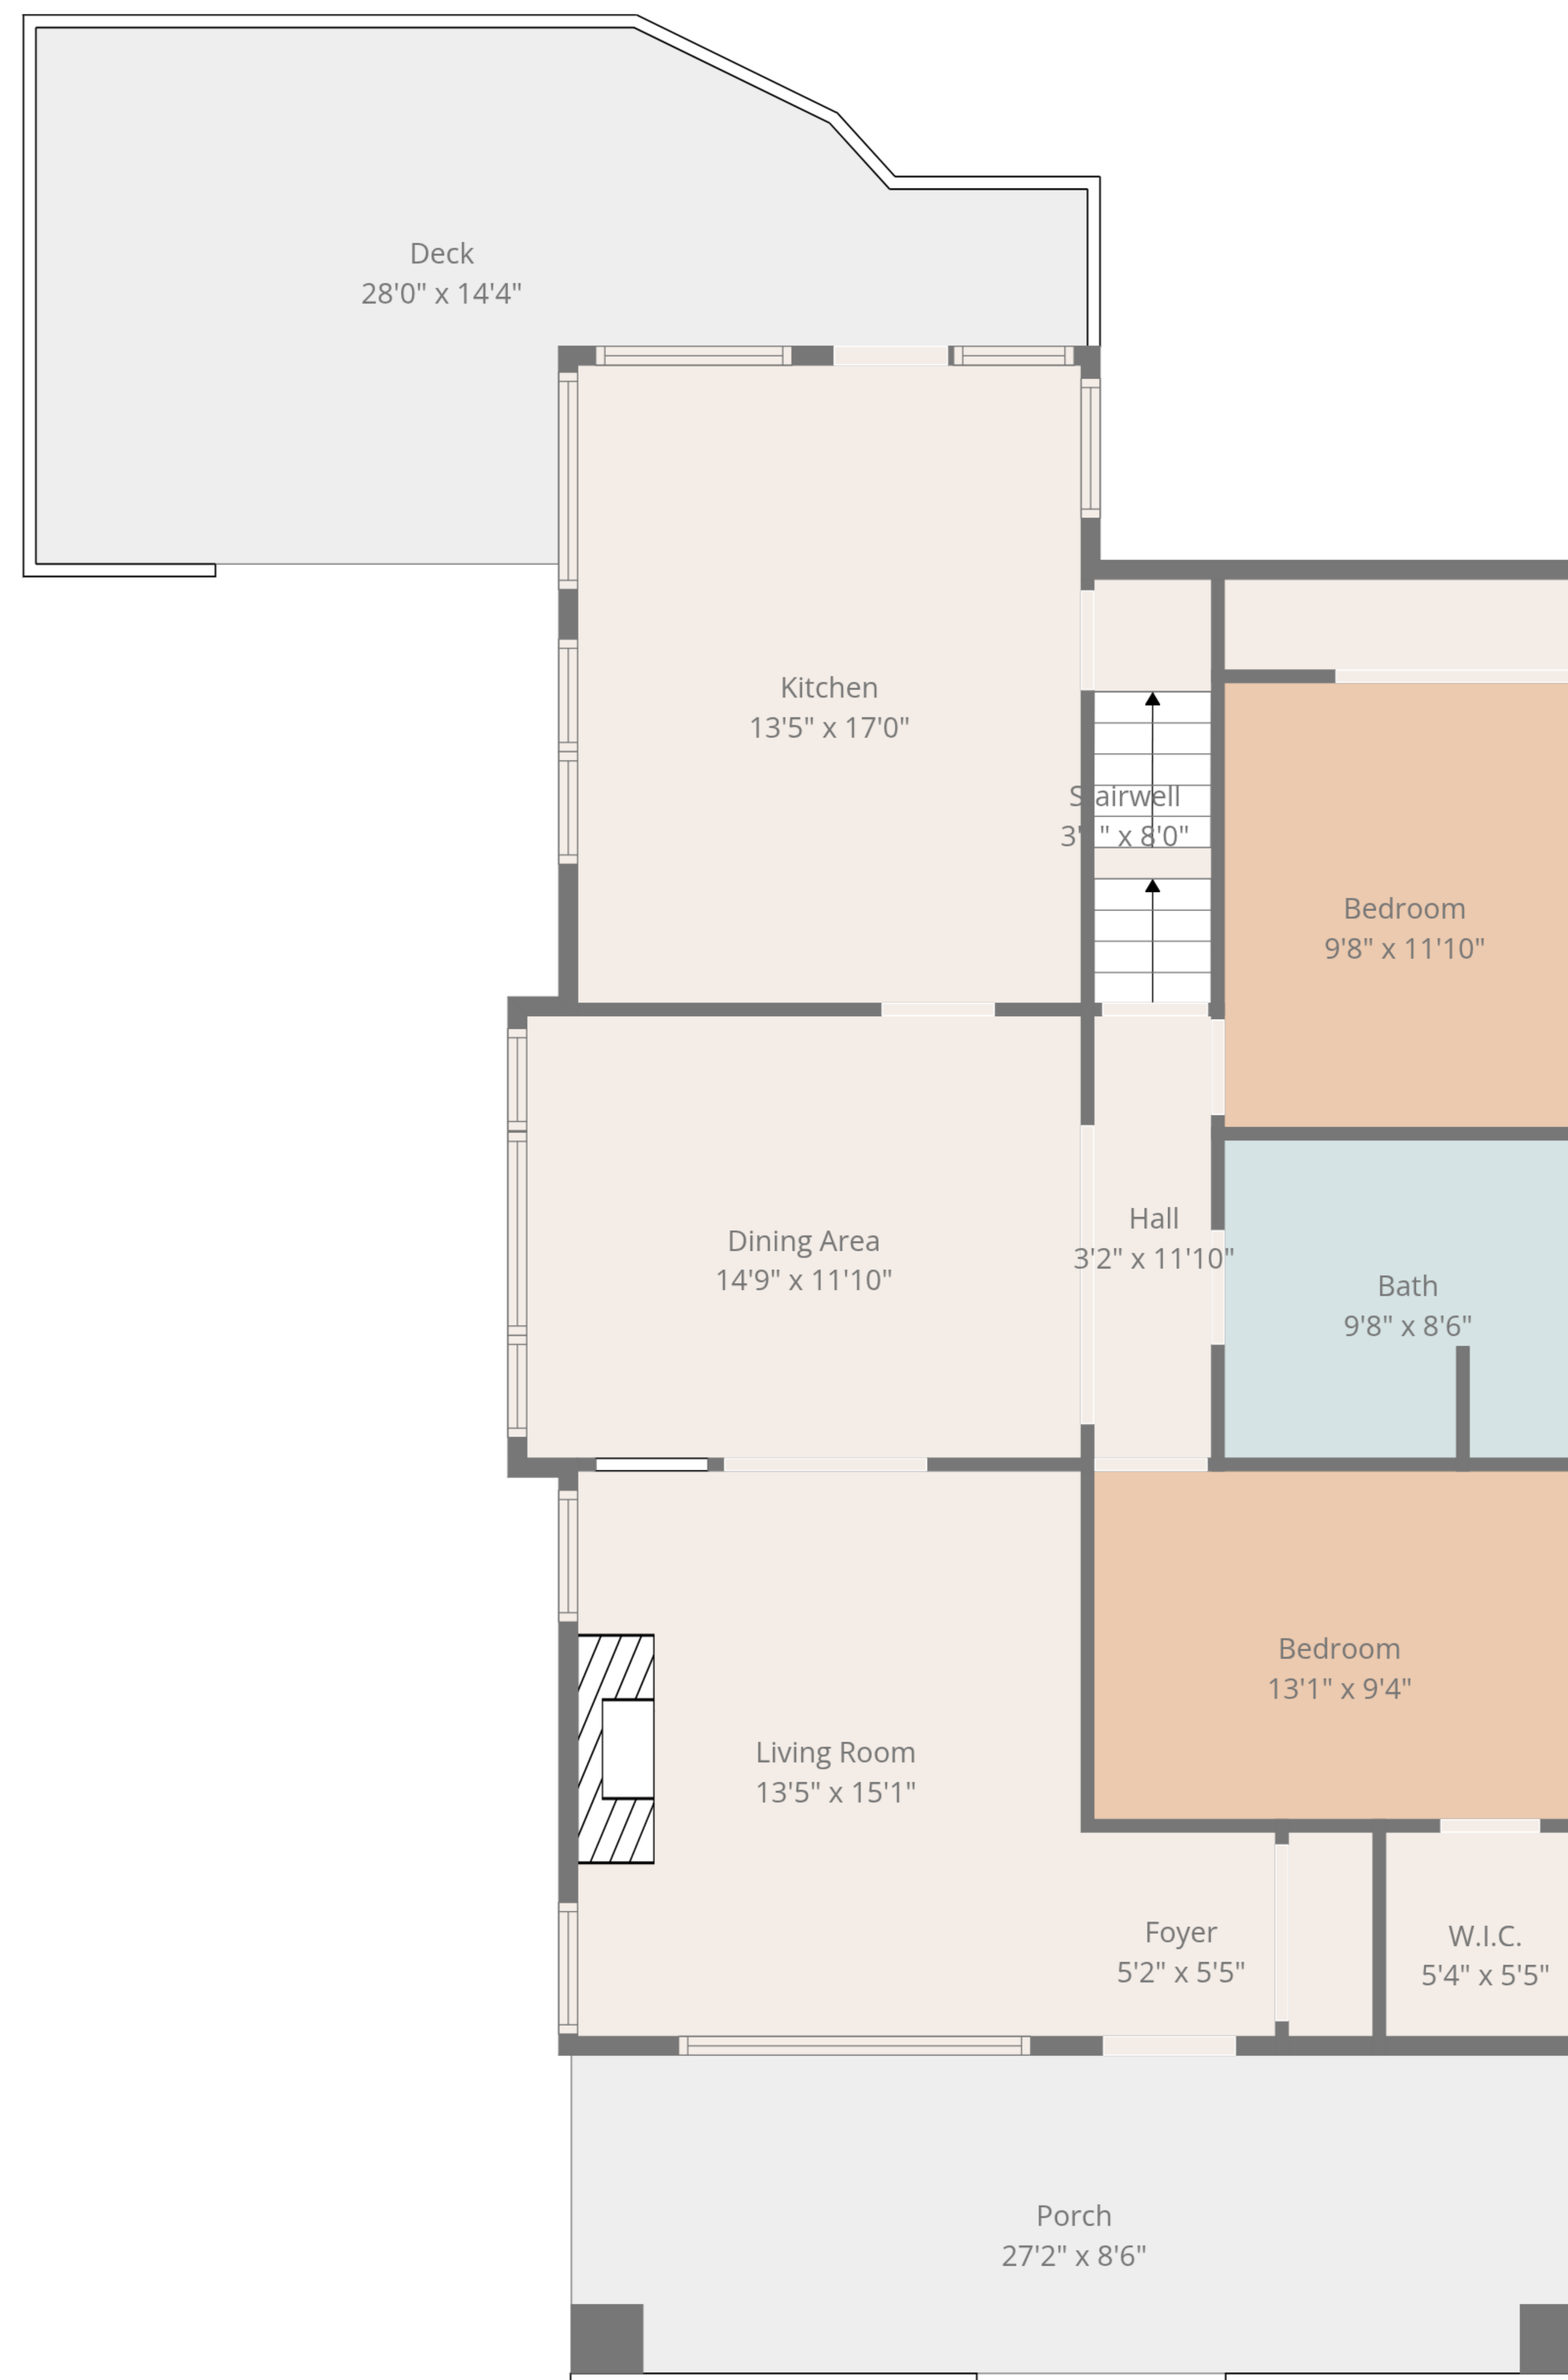

**Total: 2586 sq. ft**

1st Floor: 890 sq. Ft, 2nd Floor: 1103 sq. Ft, 3rd Floor: 593 sq. ft  
Excluded Areas: Stairwell: 36 sq. Ft, Porch: 231 sq. Ft, Deck: 285 sq. Ft,  
Walls: 193 sq. ft

**Total: 2586 sq. ft**

1st Floor: 890 sq. Ft, 2nd Floor: 1103 sq. Ft, 3rd Floor: 593 sq. ft  
 Excluded Areas: Stairwell: 36 sq. Ft, Porch: 231 sq. Ft, Deck: 285 sq. Ft,  
 Walls: 193 sq. ft

**Total: 2586 sq. ft**

1st Floor: 890 sq. Ft, 2nd Floor: 1103 sq. Ft, 3rd Floor: 593 sq. ft  
Excluded Areas: Stairwell: 36 sq. Ft, Porch: 231 sq. Ft, Deck: 285 sq. Ft,  
Walls: 193 sq. ft

**Total: 2586 sq. ft**

1st Floor: 890 sq. Ft, 2nd Floor: 1103 sq. Ft, 3rd Floor: 593 sq. ft  
 Excluded Areas: Stairwell: 36 sq. Ft, Porch: 231 sq. Ft, Deck: 285 sq. Ft,  
 Walls: 193 sq. ft