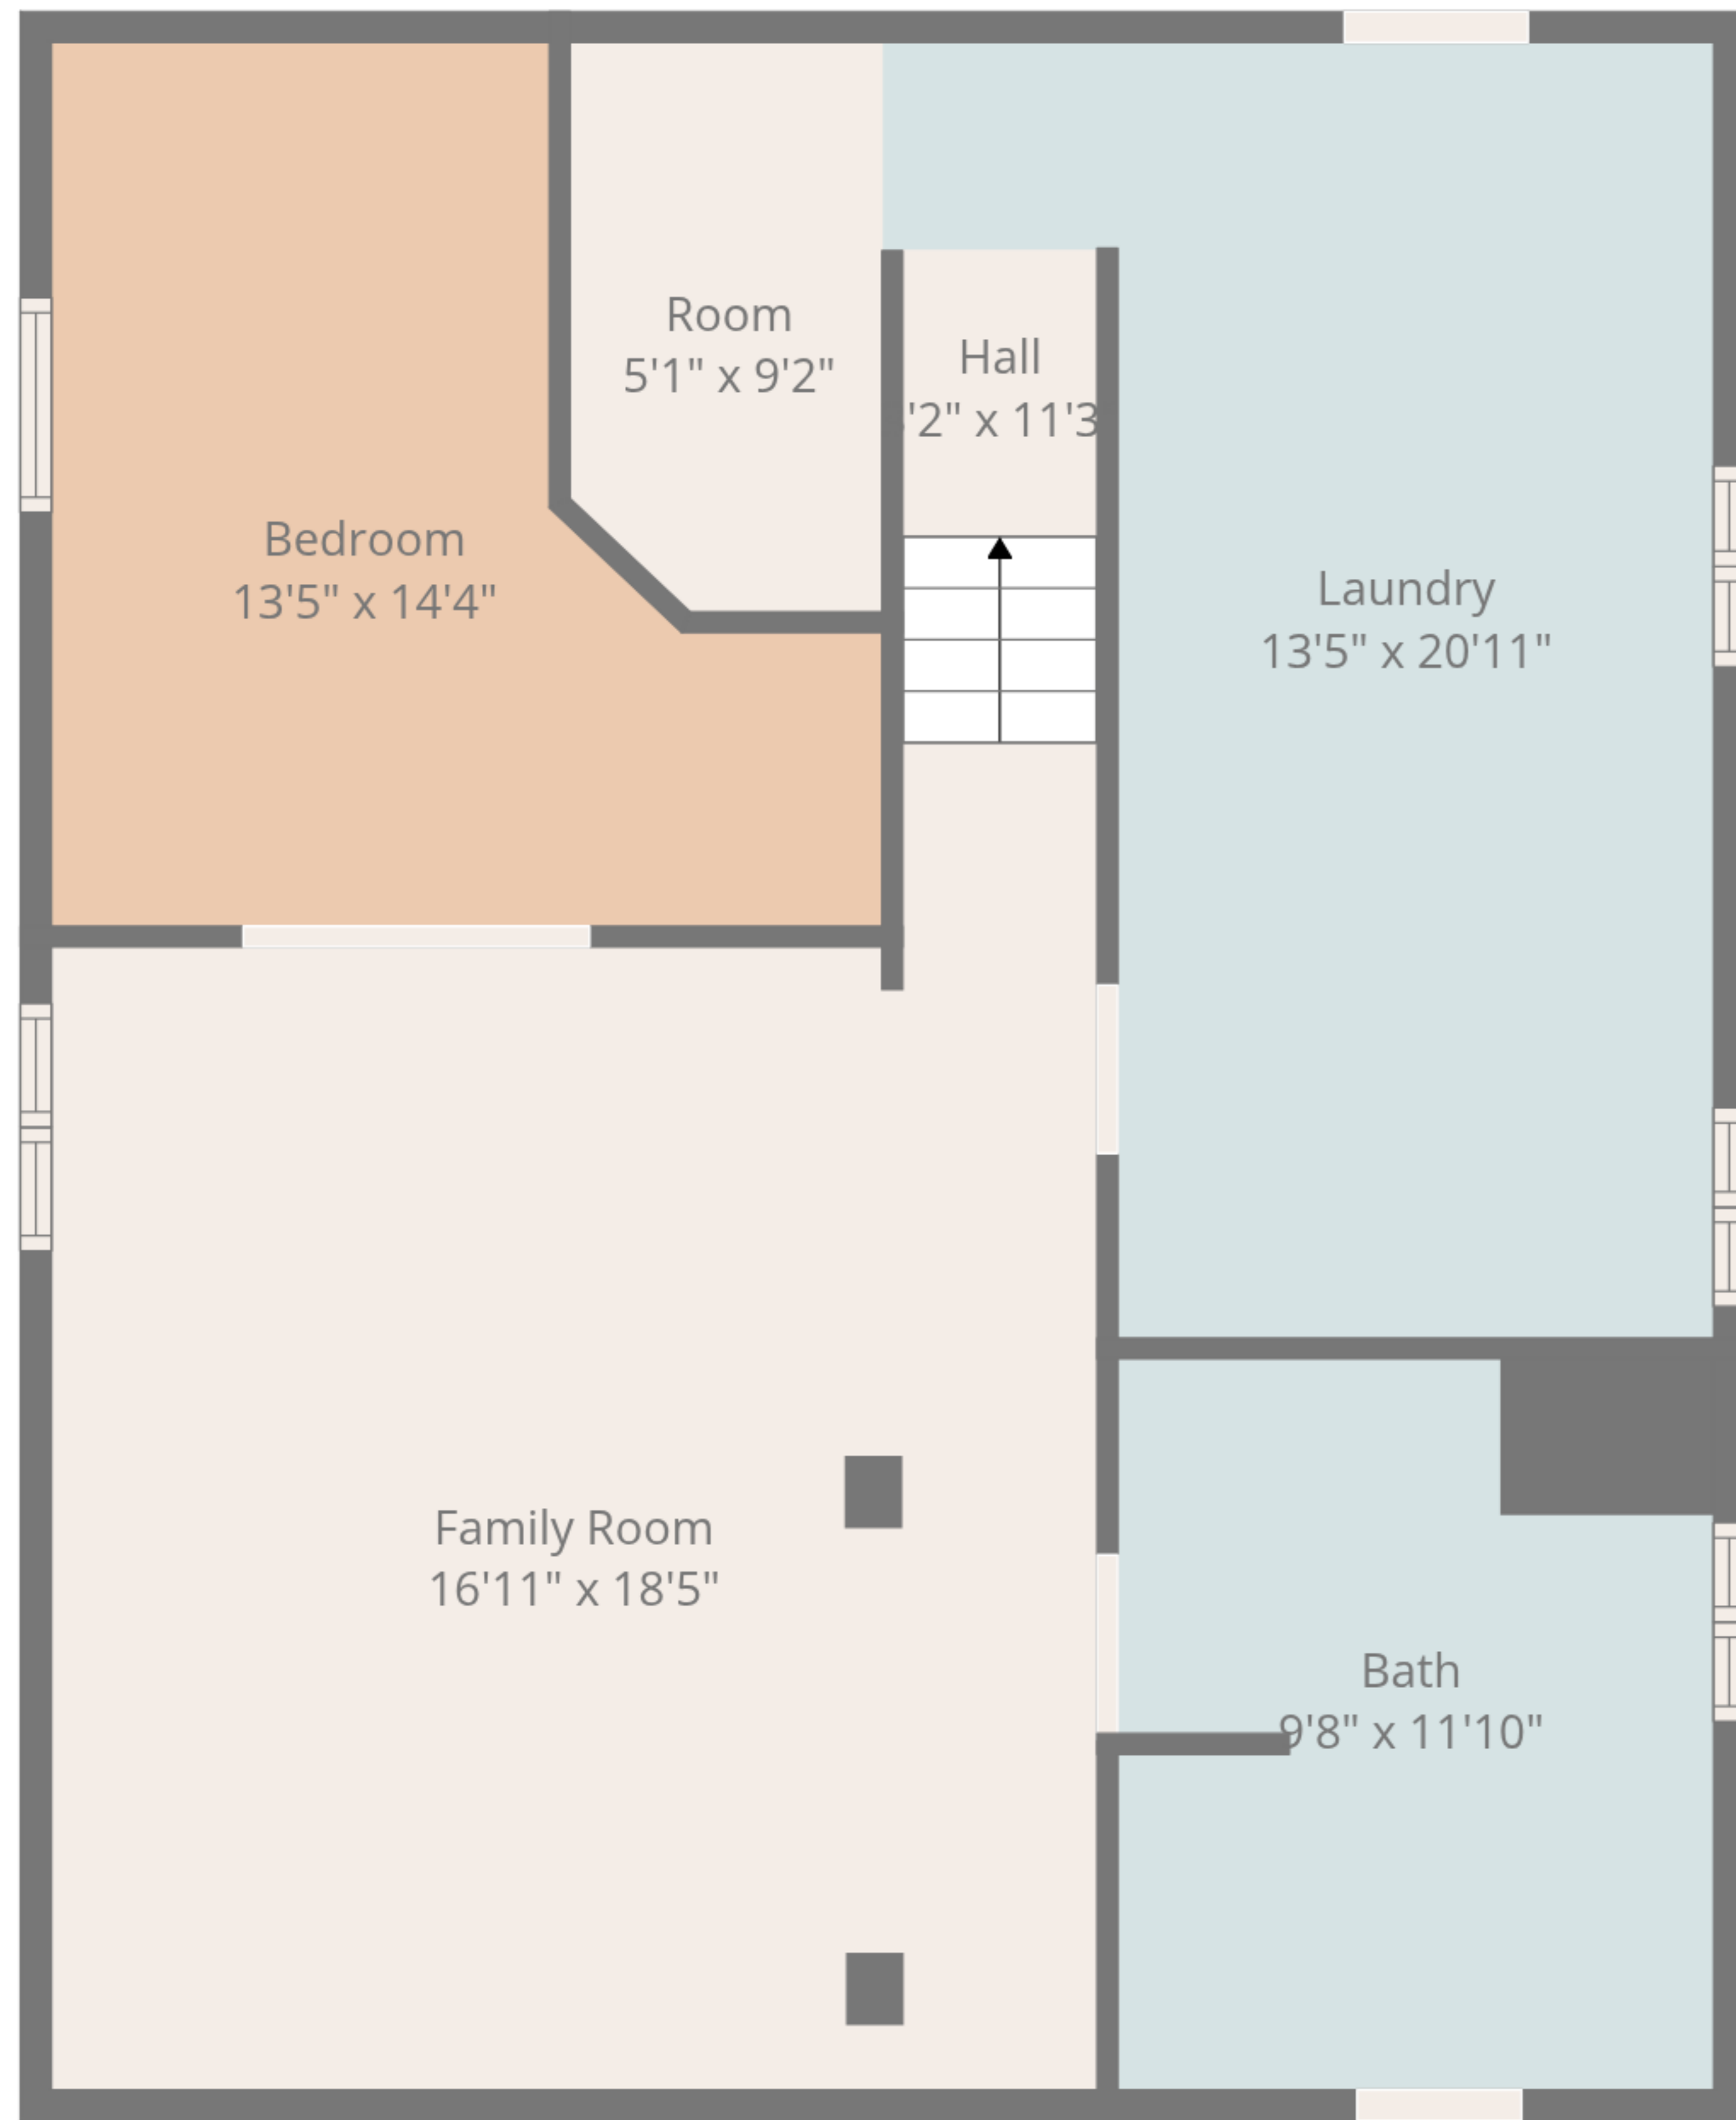

**Total: 2586 sq. ft**

1st Floor: 890 sq. Ft, 2nd Floor: 1103 sq. Ft, 3rd Floor: 593 sq. ft  
Excluded Areas: Stairwell: 36 sq. Ft, Porch: 231 sq. Ft, Deck: 285 sq. Ft,  
Walls: 193 sq. ft

**Total: 2586 sq. ft**

1st Floor: 890 sq. Ft, 2nd Floor: 1103 sq. Ft, 3rd Floor: 593 sq. ft  
 Excluded Areas: Stairwell: 36 sq. Ft, Porch: 231 sq. Ft, Deck: 285 sq. Ft,  
 Walls: 193 sq. ft

**Total: 2586 sq. ft**

1st Floor: 890 sq. Ft, 2nd Floor: 1103 sq. Ft, 3rd Floor: 593 sq. ft  
Excluded Areas: Stairwell: 36 sq. Ft, Porch: 231 sq. Ft, Deck: 285 sq. Ft,  
Walls: 193 sq. ft

**Total: 2586 sq. ft**

1st Floor: 890 sq. Ft, 2nd Floor: 1103 sq. Ft, 3rd Floor: 593 sq. ft  
 Excluded Areas: Stairwell: 36 sq. Ft, Porch: 231 sq. Ft, Deck: 285 sq. Ft,  
 Walls: 193 sq. ft