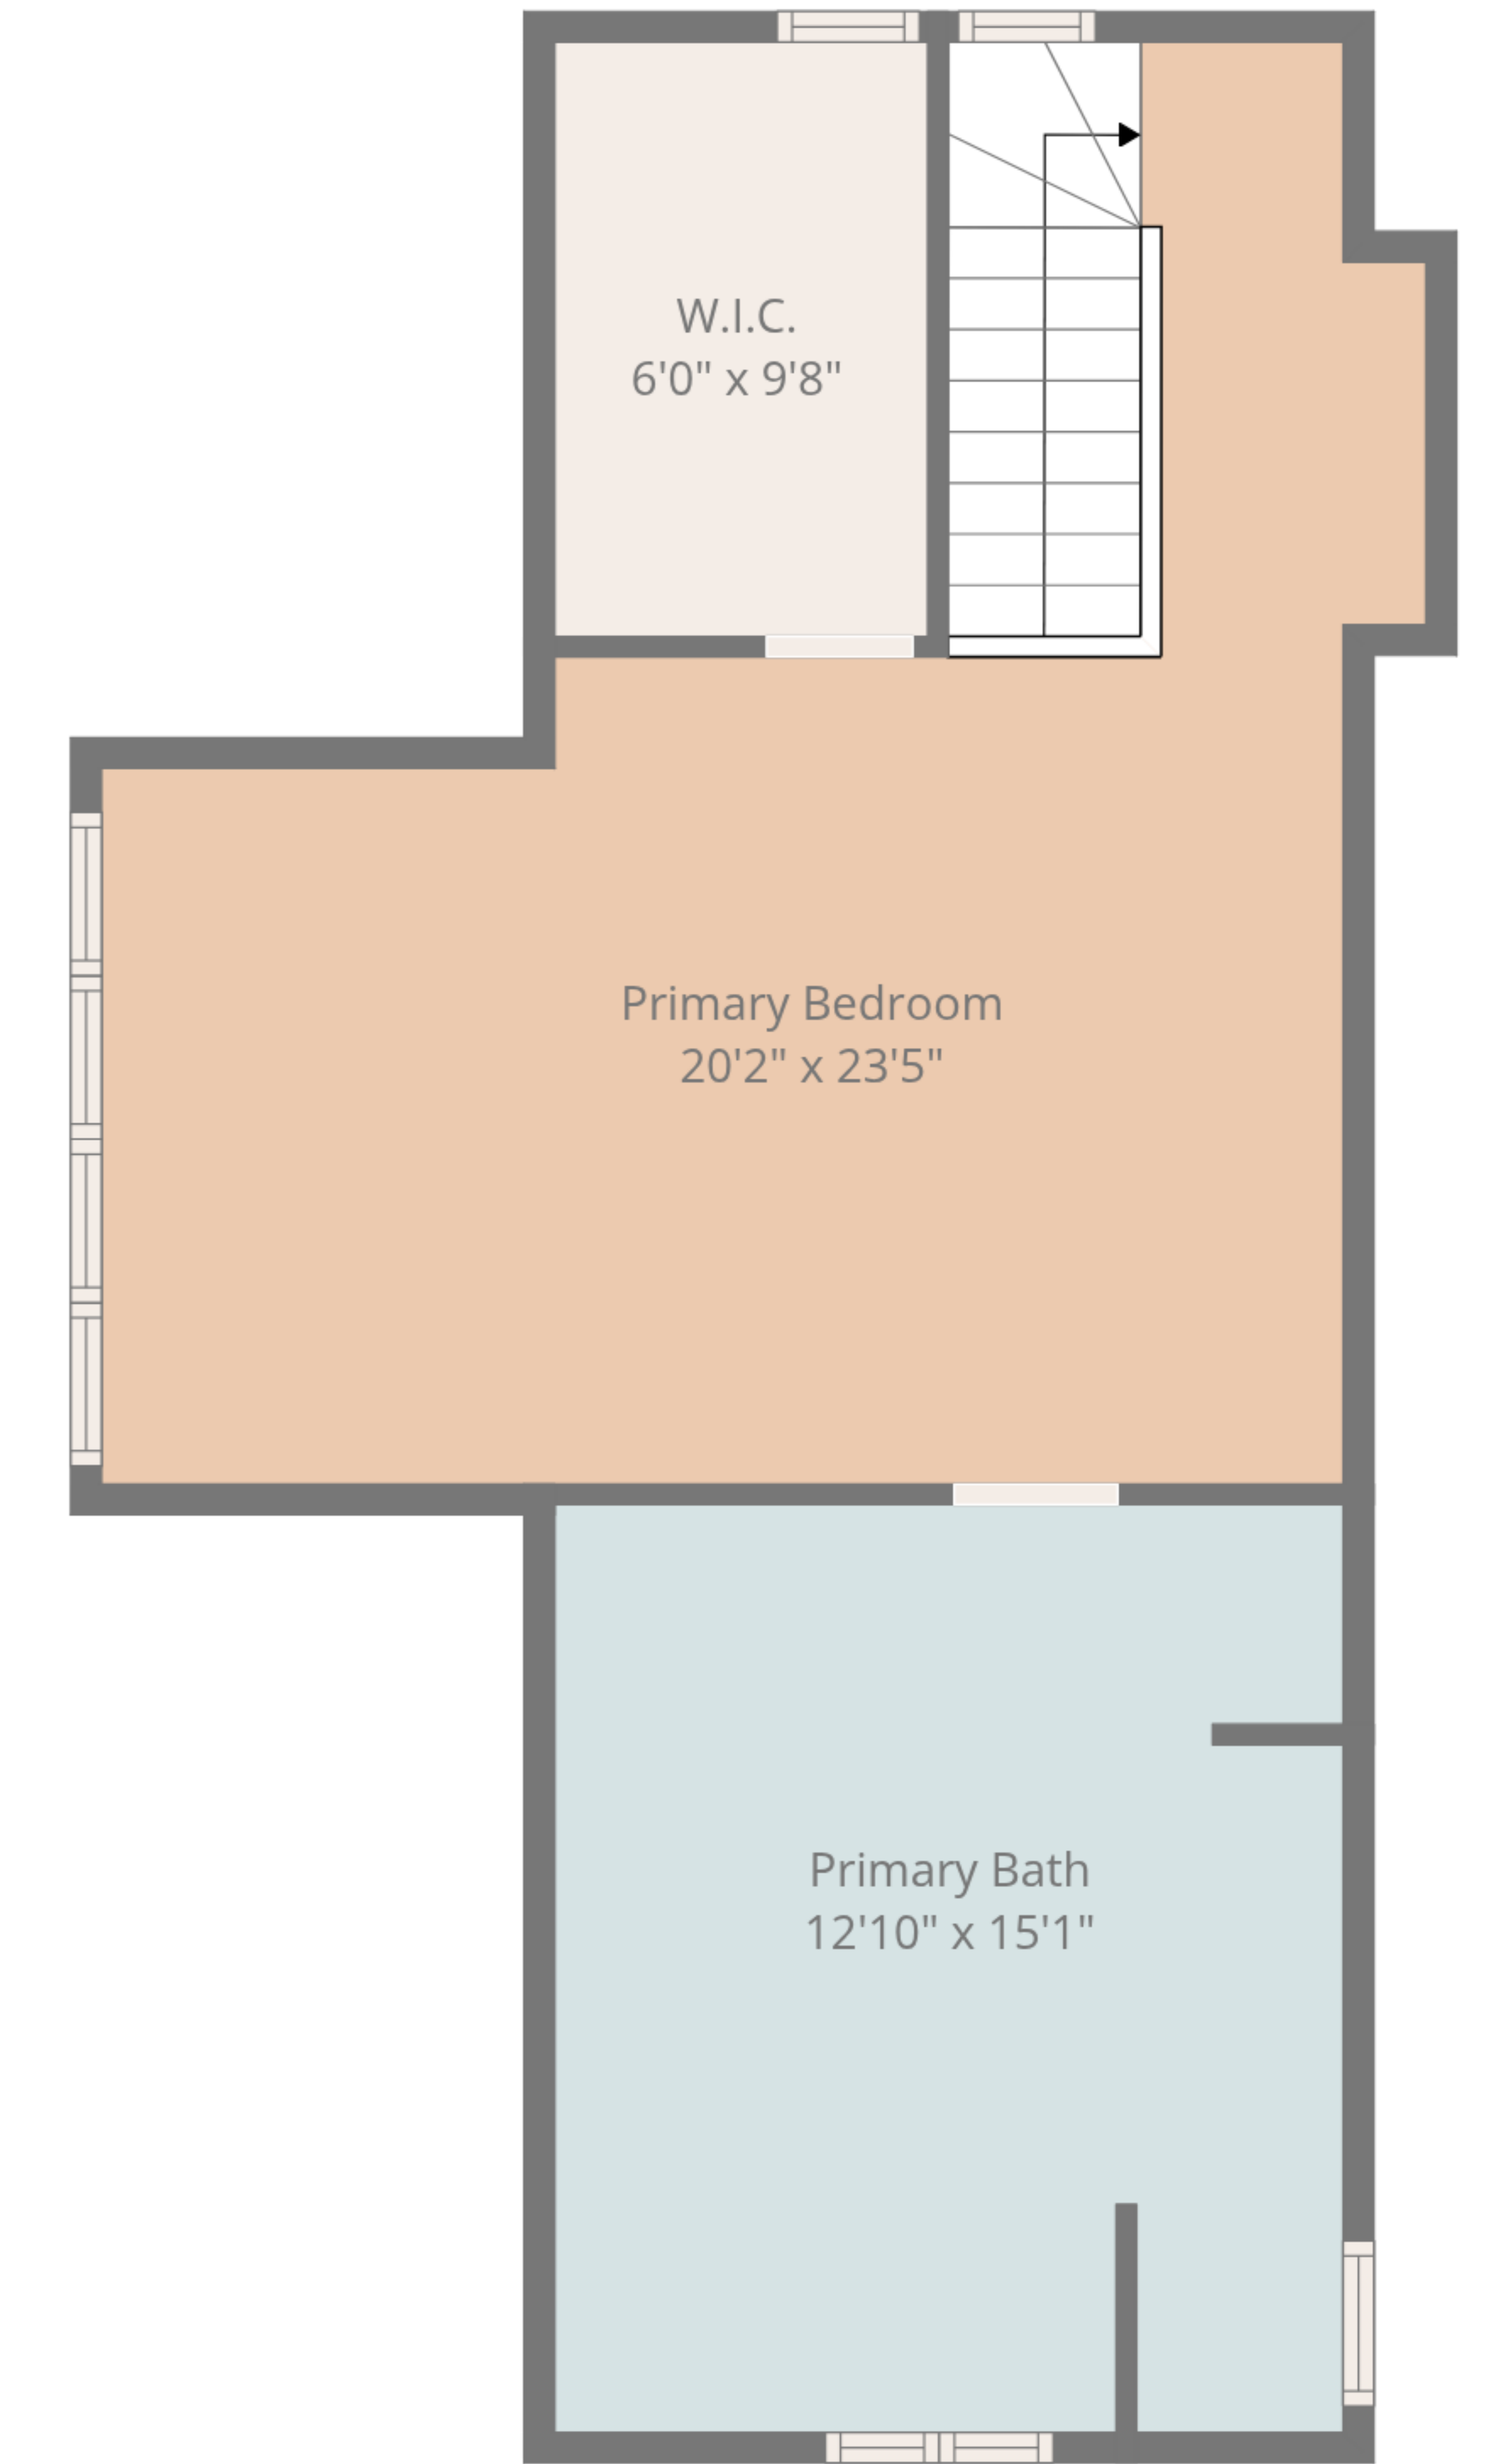

**Total: 2586 sq. ft**

1st Floor: 890 sq. Ft, 2nd Floor: 1103 sq. Ft, 3rd Floor: 593 sq. ft  
Excluded Areas: Stairwell: 36 sq. Ft, Porch: 231 sq. Ft, Deck: 285 sq. Ft,  
Walls: 193 sq. ft

**Total: 2586 sq. ft**

1st Floor: 890 sq. Ft, 2nd Floor: 1103 sq. Ft, 3rd Floor: 593 sq. ft  
 Excluded Areas: Stairwell: 36 sq. Ft, Porch: 231 sq. Ft, Deck: 285 sq. Ft,  
 Walls: 193 sq. ft

**Total: 2586 sq. ft**

1st Floor: 890 sq. Ft, 2nd Floor: 1103 sq. Ft, 3rd Floor: 593 sq. ft  
Excluded Areas: Stairwell: 36 sq. Ft, Porch: 231 sq. Ft, Deck: 285 sq. Ft,  
Walls: 193 sq. ft

**Total: 2586 sq. ft**

1st Floor: 890 sq. Ft, 2nd Floor: 1103 sq. Ft, 3rd Floor: 593 sq. ft  
 Excluded Areas: Stairwell: 36 sq. Ft, Porch: 231 sq. Ft, Deck: 285 sq. Ft,  
 Walls: 193 sq. ft