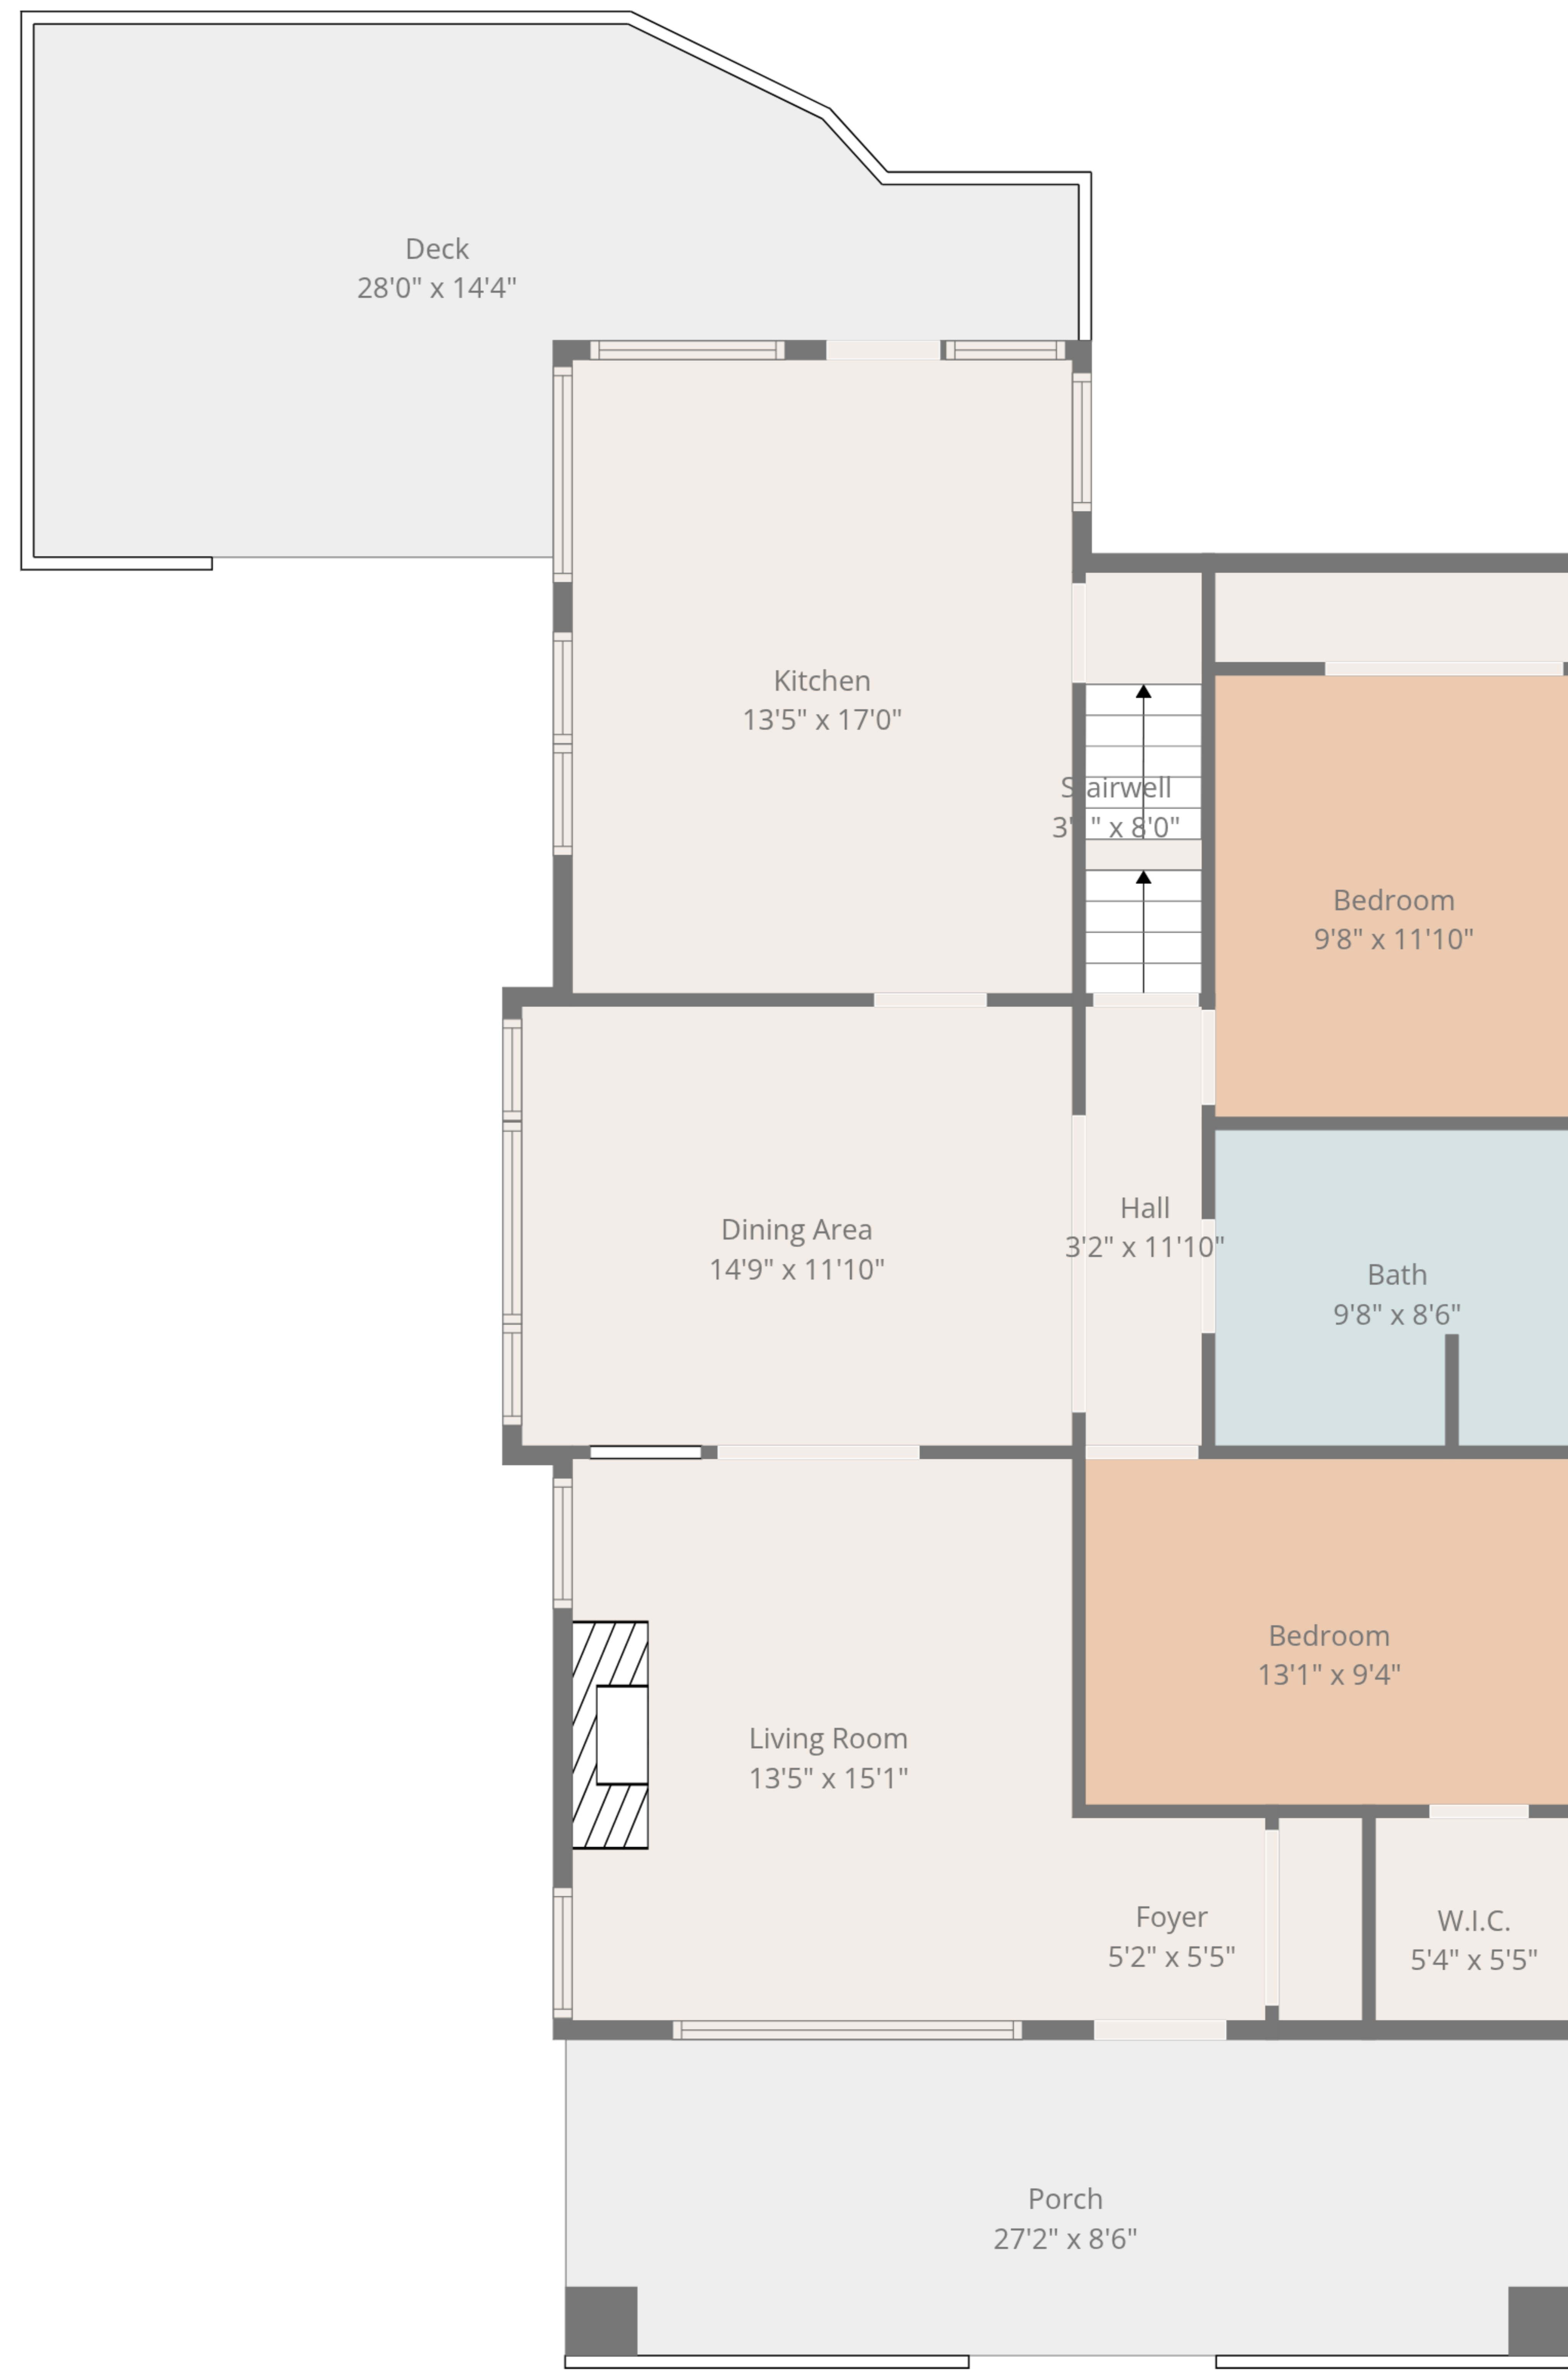

**Total: 2586 sq. ft**

1st Floor: 890 sq. Ft, 2nd Floor: 1103 sq. Ft, 3rd Floor: 593 sq. ft  
Excluded Areas: Stairwell: 36 sq. Ft, Porch: 231 sq. Ft, Deck: 285 sq. Ft,  
Walls: 193 sq. ft

**Total: 2586 sq. ft**

1st Floor: 890 sq. Ft, 2nd Floor: 1103 sq. Ft, 3rd Floor: 593 sq. ft  
 Excluded Areas: Stairwell: 36 sq. Ft, Porch: 231 sq. Ft, Deck: 285 sq. Ft,  
 Walls: 193 sq. ft

**Total: 2586 sq. ft**

1st Floor: 890 sq. Ft, 2nd Floor: 1103 sq. Ft, 3rd Floor: 593 sq. ft  
Excluded Areas: Stairwell: 36 sq. Ft, Porch: 231 sq. Ft, Deck: 285 sq. Ft,  
Walls: 193 sq. ft

**Total: 2586 sq. ft**

1st Floor: 890 sq. Ft, 2nd Floor: 1103 sq. Ft, 3rd Floor: 593 sq. ft  
 Excluded Areas: Stairwell: 36 sq. Ft, Porch: 231 sq. Ft, Deck: 285 sq. Ft,  
 Walls: 193 sq. ft