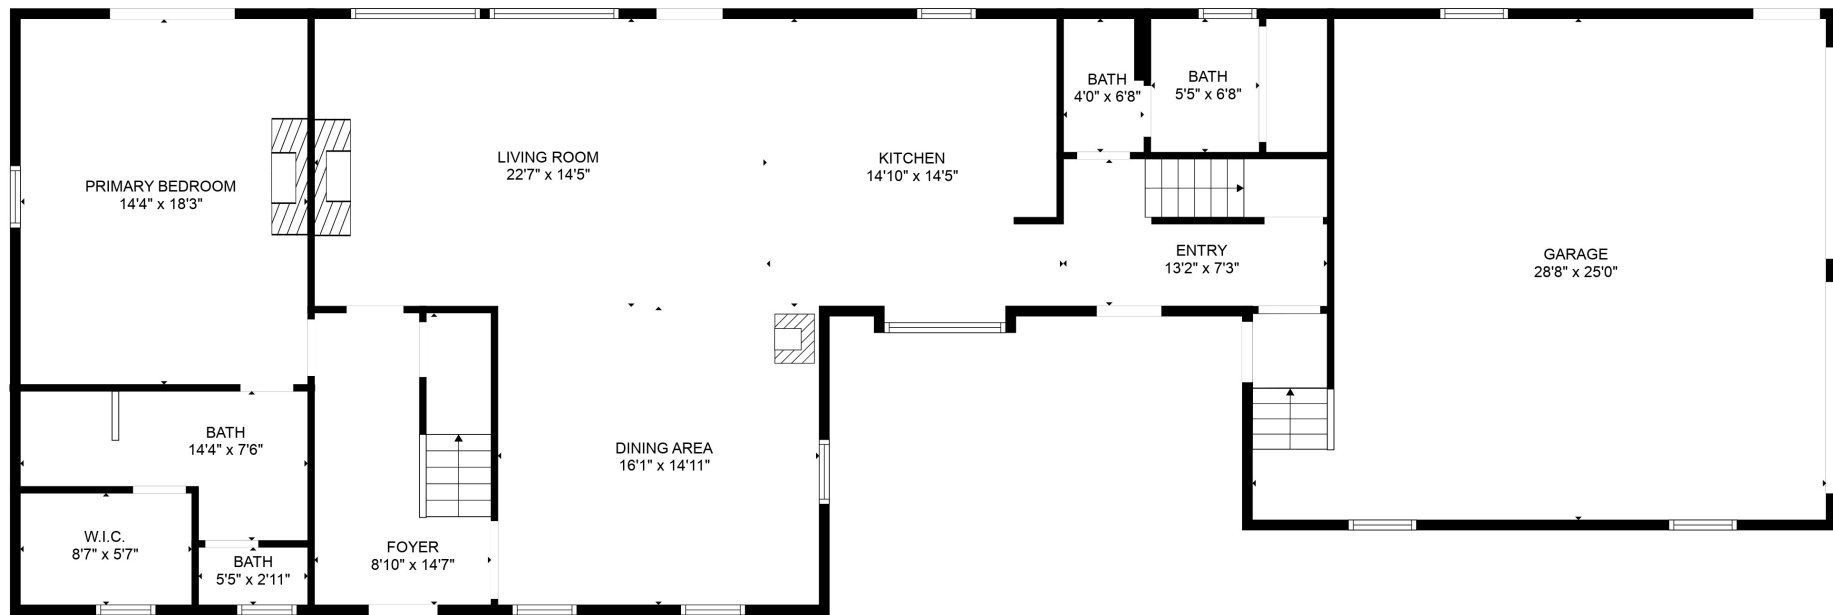

Total scanned area: 3849 sq. ft

SIZES AND DIMENSIONS ARE APPROXIMATE. ACTUAL MAY VARY.

Total scanned area: 3849 sq. ft

SIZES AND DIMENSIONS ARE APPROXIMATE. ACTUAL MAY VARY.

Total scanned area: 3849 sq. ft

SIZES AND DIMENSIONS ARE APPROXIMATE. ACTUAL MAY VARY.