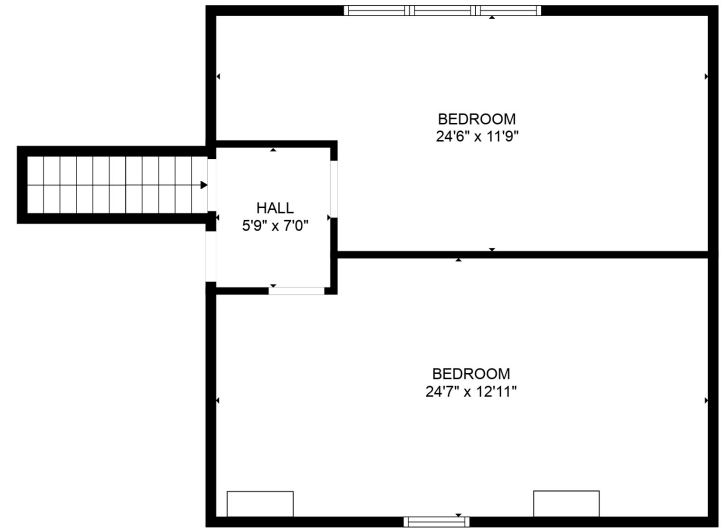

Total scanned area: 3849 sq. ft

SIZES AND DIMENSIONS ARE APPROXIMATE. ACTUAL MAY VARY.

Total scanned area: 3849 sq. ft

SIZES AND DIMENSIONS ARE APPROXIMATE. ACTUAL MAY VARY.

Total scanned area: 3849 sq. ft

SIZES AND DIMENSIONS ARE APPROXIMATE. ACTUAL MAY VARY.