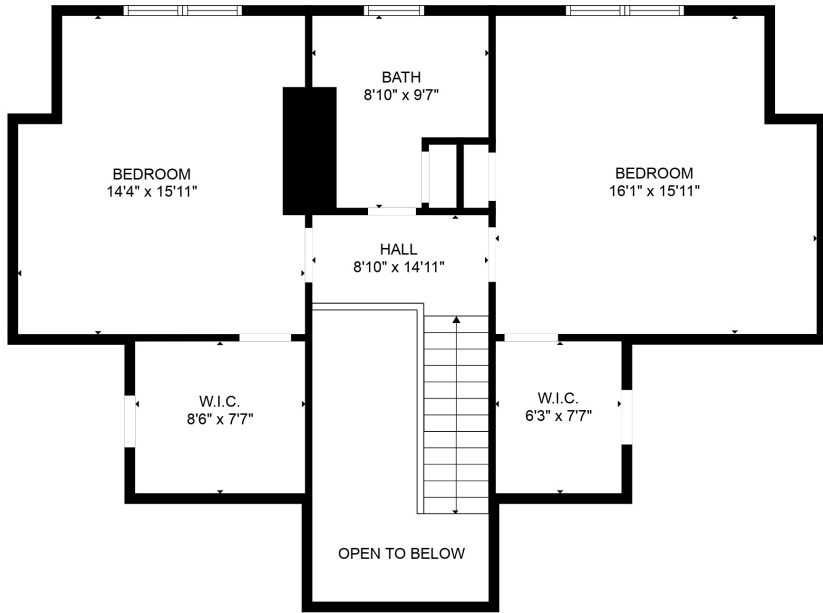

Total scanned area: 3849 sq. ft

SIZES AND DIMENSIONS ARE APPROXIMATE. ACTUAL MAY VARY.

Total scanned area: 3849 sq. ft

SIZES AND DIMENSIONS ARE APPROXIMATE. ACTUAL MAY VARY.

Total scanned area: 3849 sq. ft

SIZES AND DIMENSIONS ARE APPROXIMATE. ACTUAL MAY VARY.