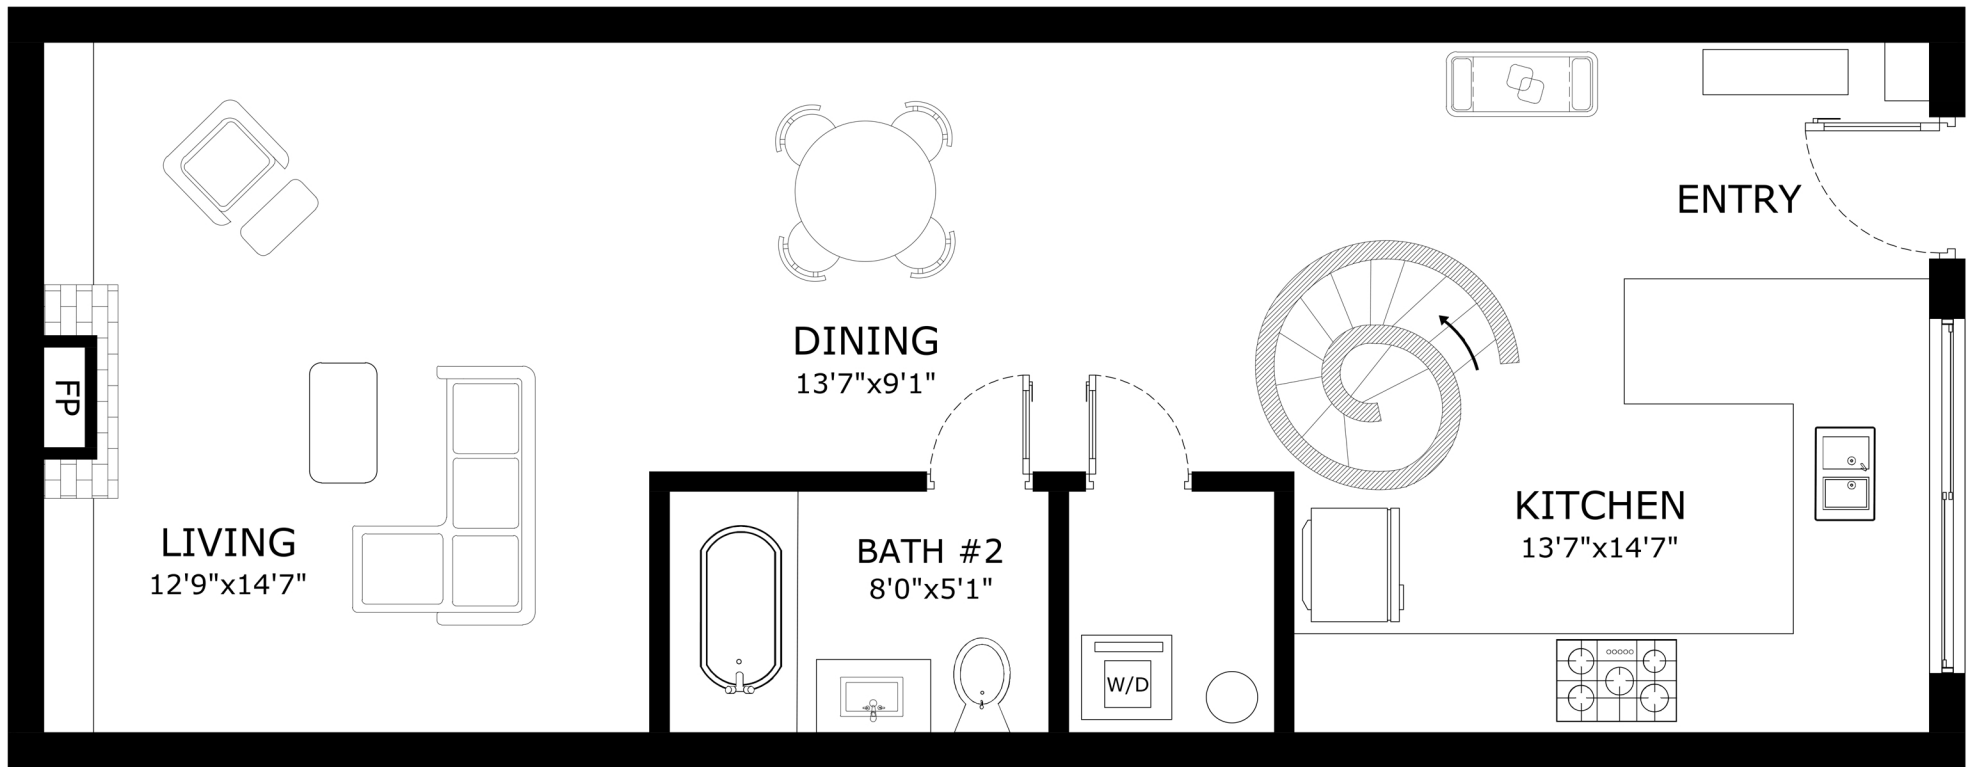

ADDRESS: 1501 37th Ave #B6 Oakland, CA 94601.

AREA:
First Floor = 664 Sq.Ft
Second Floor = 165 Sq.Ft

FIRST FLOOR

Total Area = 829 Sq.Ft

'This floor plan is for illustration purposes only and is not intended to provide precise layout or measurements of the home. Potential buyers should investigate these issues to their own satisfaction.'