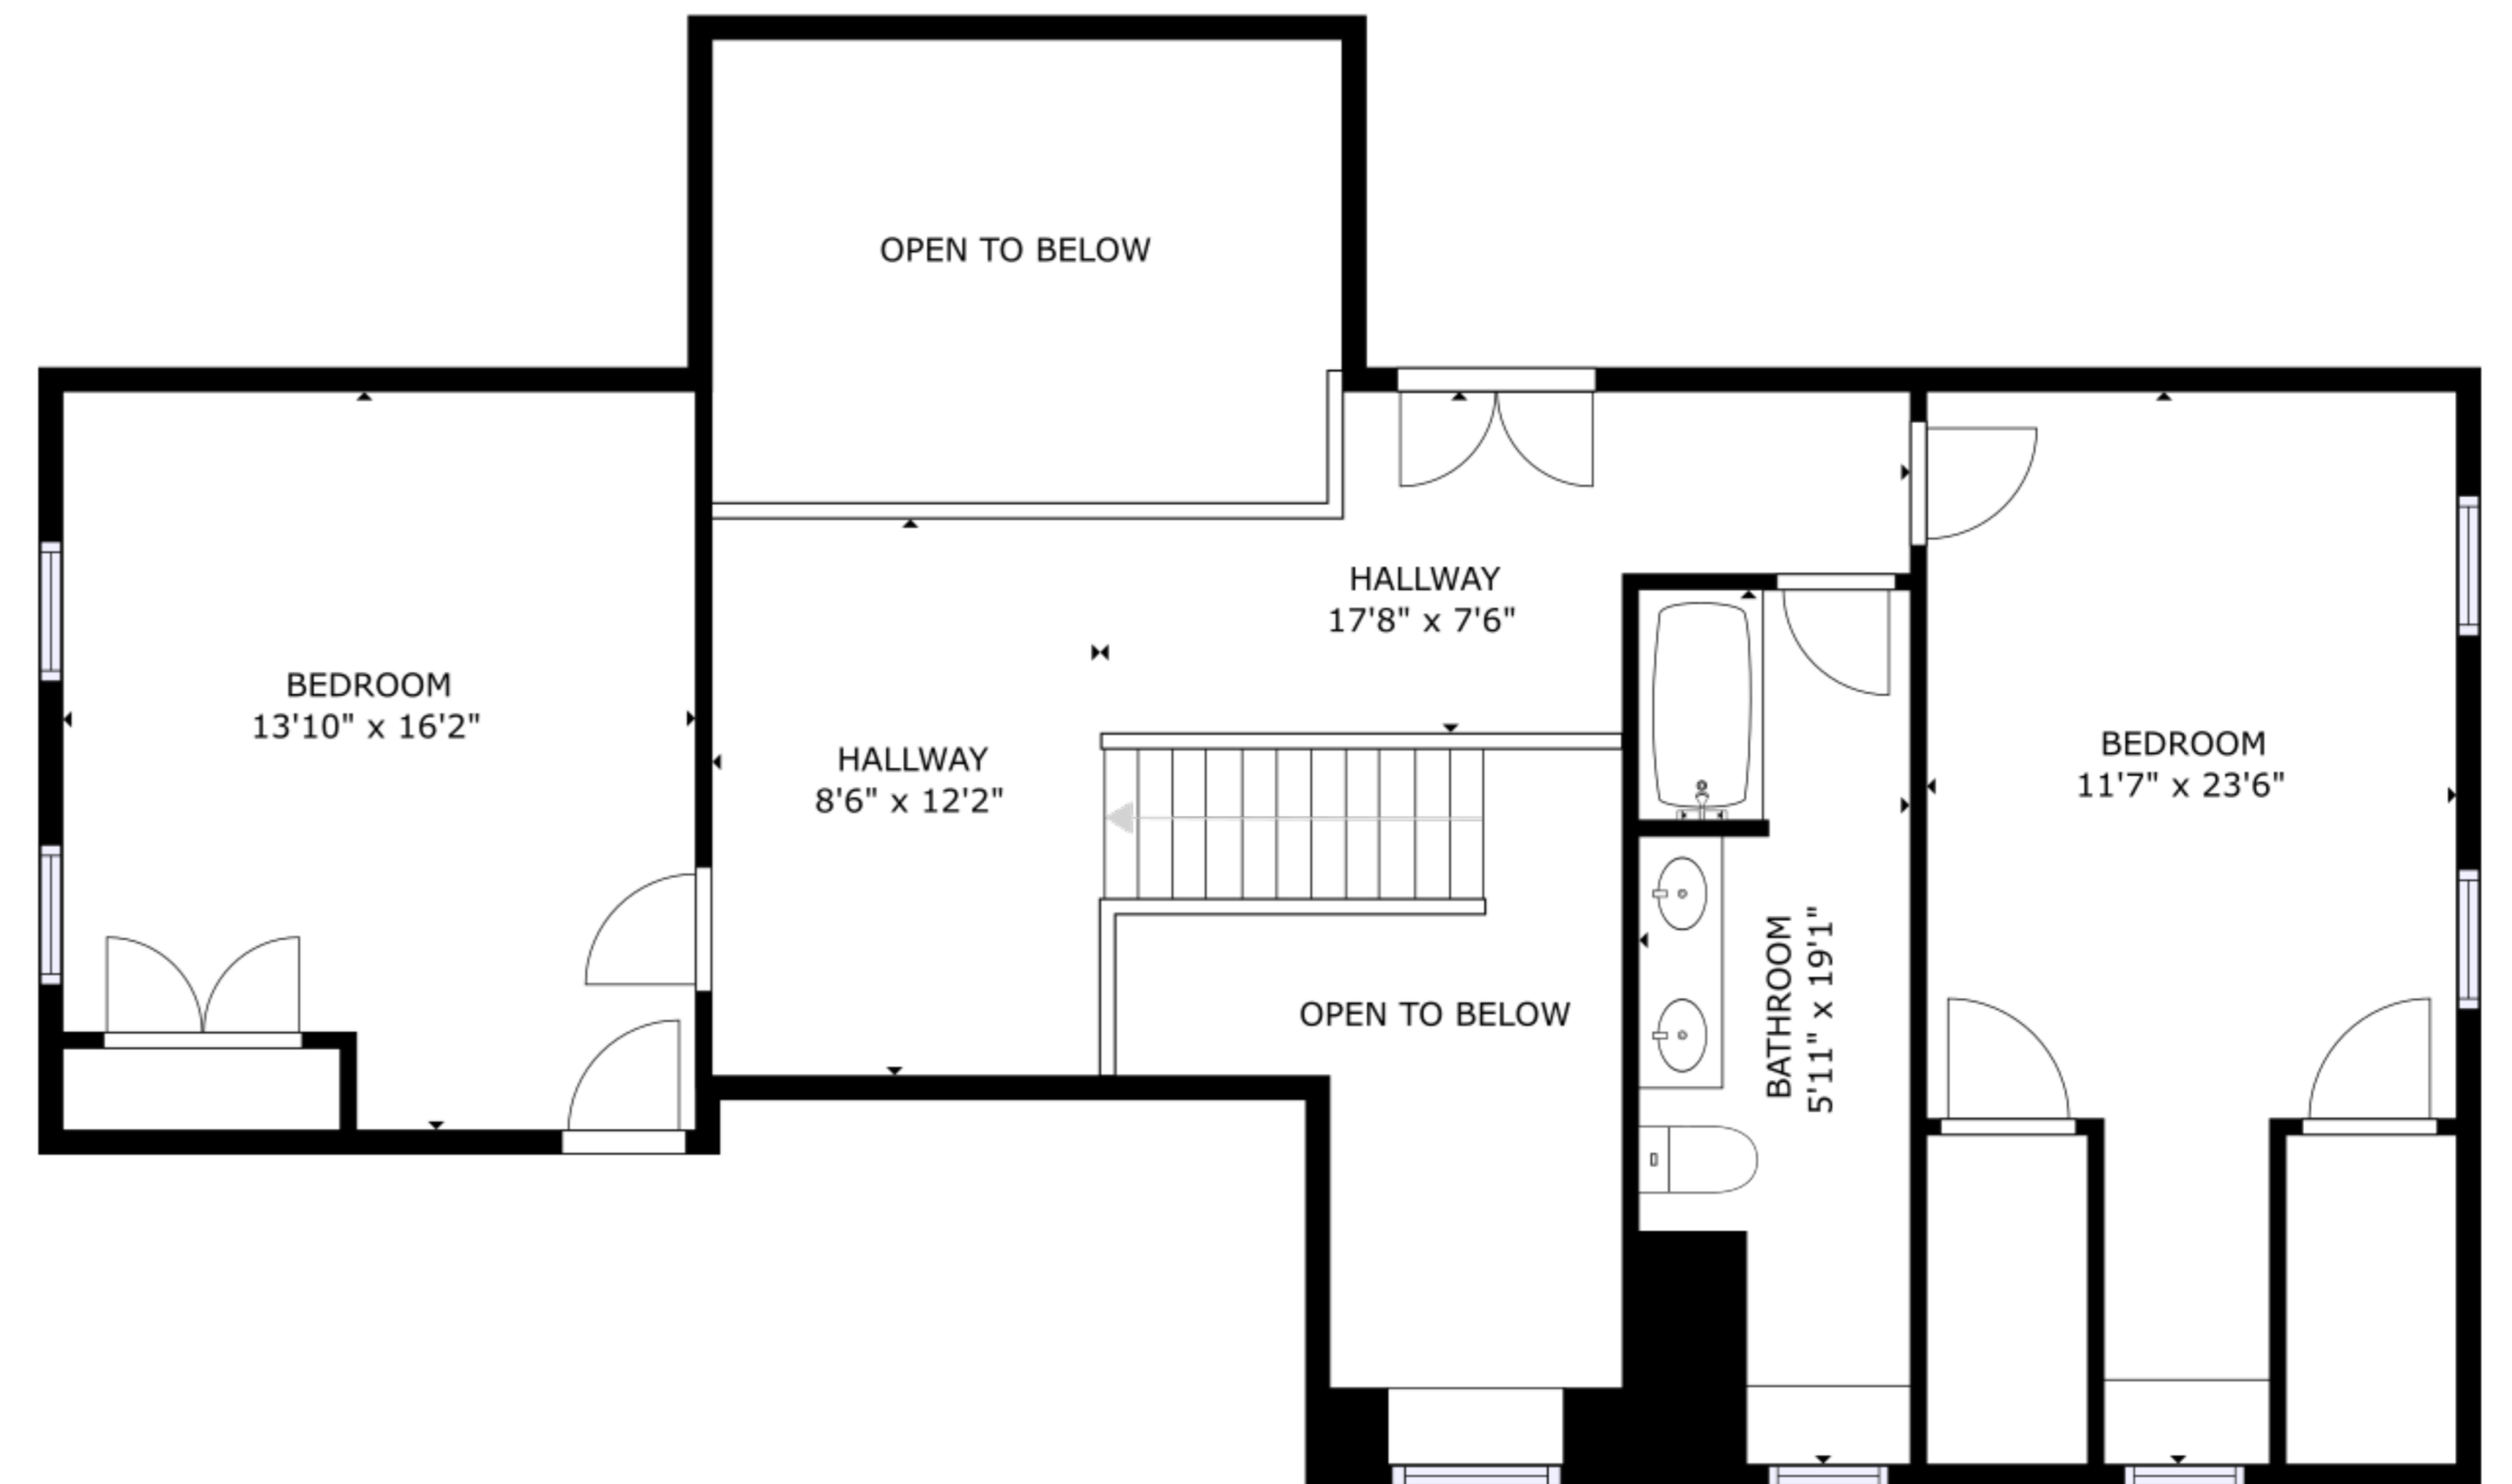

FLOOR 1

FLOOR 2

GROSS INTERNAL AREA
 FLOOR 1: 1758 sq ft, FLOOR 2: 848 sq ft
 TOTAL: 2606 sq ft
 SIZES AND DIMENSIONS ARE APPROXIMATE, ACTUAL MAY VARY.