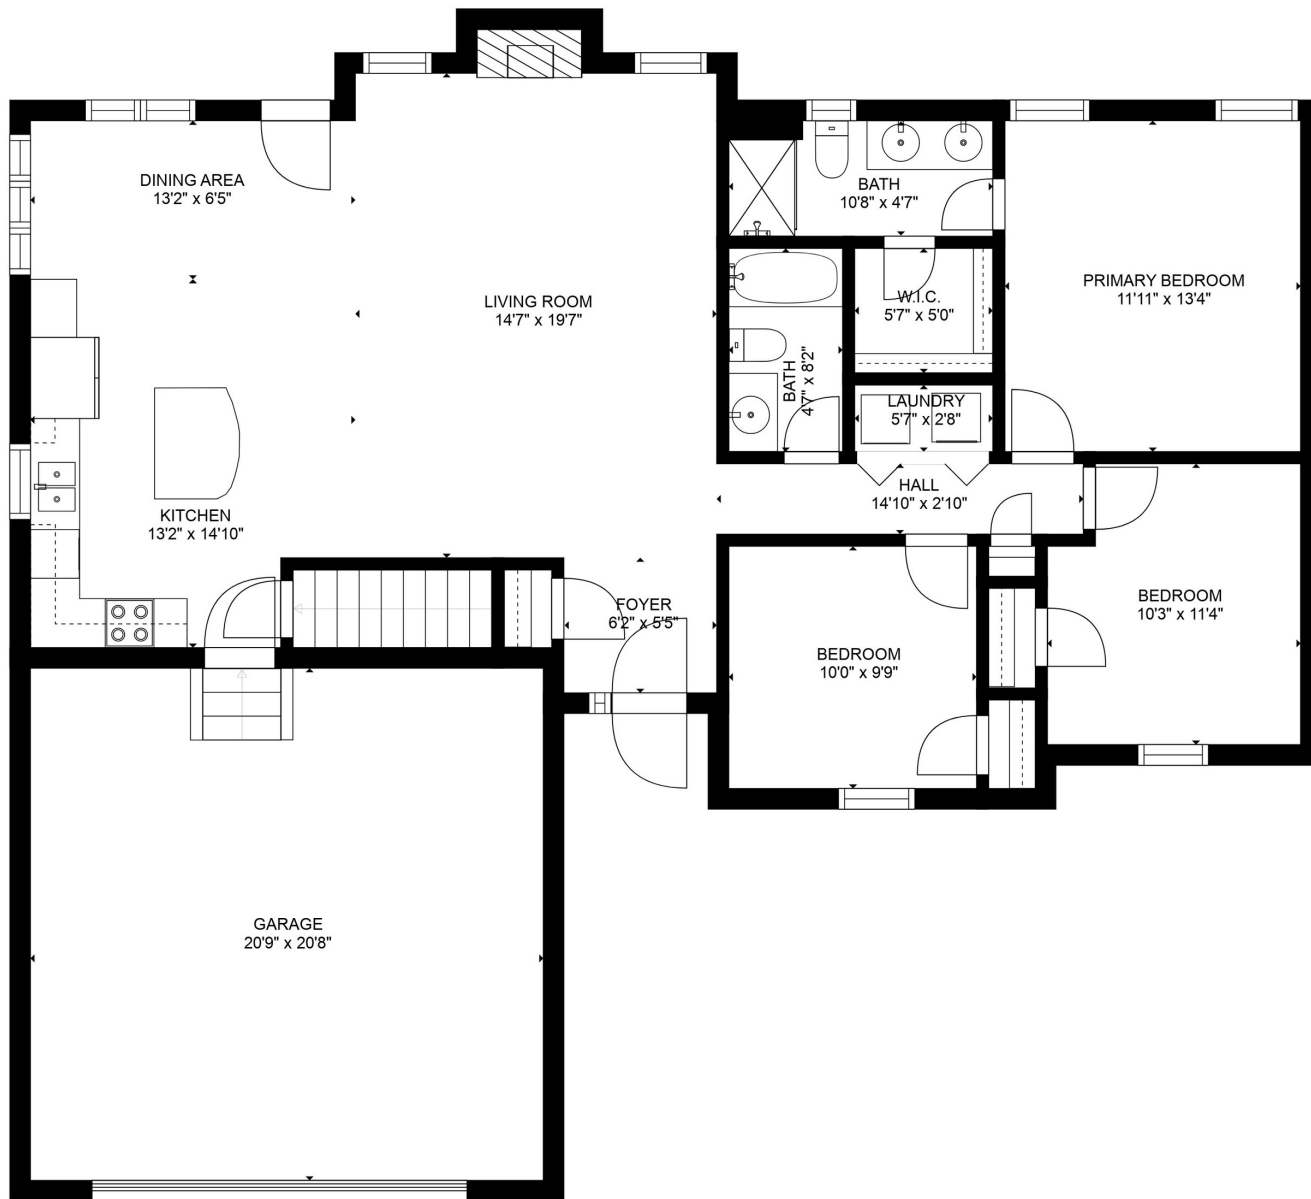

**Floor Plan & Measurements**

19312 E 8th St Ct S  
Independence, MO 64056

SIZES AND DIMENSIONS ARE APPROXIMATE, ACTUAL MAY VARY

**Floor Plan & Measurements**

19312 E 8th St Ct S  
Independence, MO 64056

SIZES AND DIMENSIONS ARE APPROXIMATE, ACTUAL MAY VARY

CARLSON HOME  
PROFESSIONALS

GARLAND HOME BUILDERS

**Floor Plan & Measurements**

19312 E 8th St Ct S  
Independence, MO 64056

SIZES AND DIMENSIONS ARE APPROXIMATE, ACTUAL MAY VARY