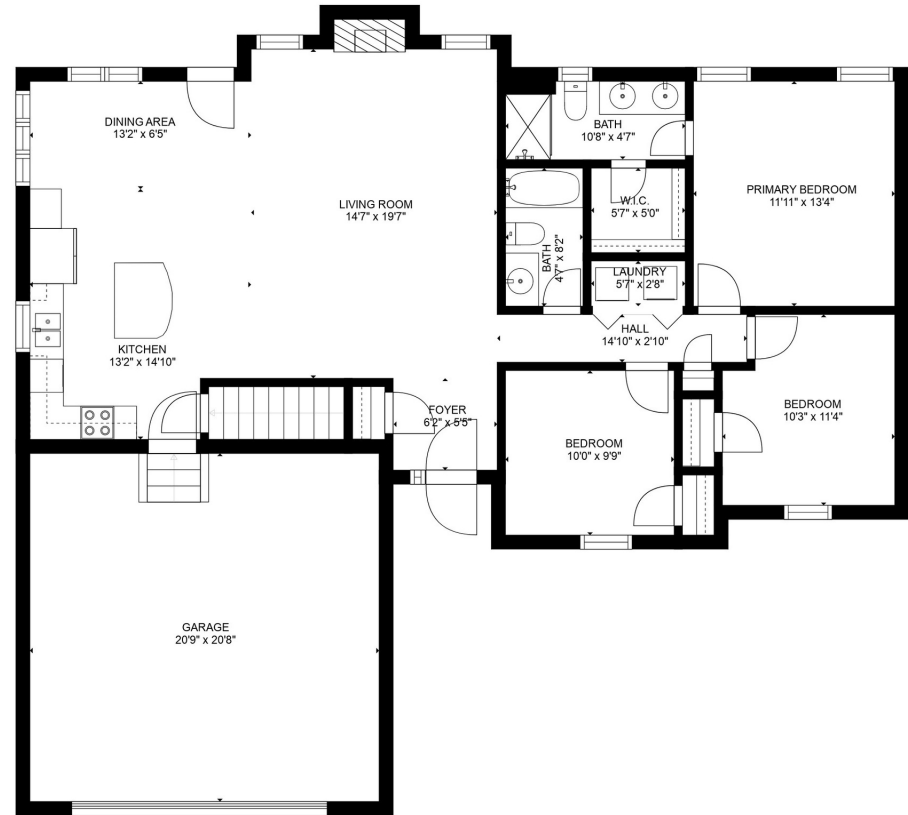

**Floor Plan & Measurements**

19312 E 8th St Ct S  
Independence, MO 64056

SIZES AND DIMENSIONS ARE APPROXIMATE, ACTUAL MAY VARY

**Floor Plan & Measurements**

19312 E 8th St Ct S  
Independence, MO 64056

SIZES AND DIMENSIONS ARE APPROXIMATE, ACTUAL MAY VARY

CARLSON HOME  
PROFESSIONALS

GARLAND HOME BUILDERS

**Floor Plan & Measurements**

19312 E 8th St Ct S  
Independence, MO 64056

SIZES AND DIMENSIONS ARE APPROXIMATE, ACTUAL MAY VARY