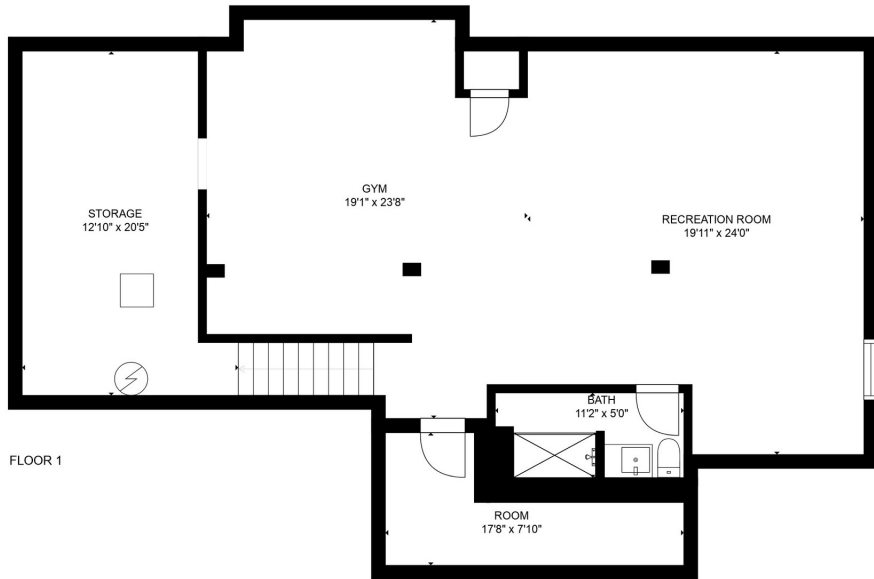

**Floor Plan & Measurements**

19312 E 8th St Ct S  
Independence, MO 64056

SIZES AND DIMENSIONS ARE APPROXIMATE, ACTUAL MAY VARY

**Floor Plan & Measurements**

19312 E 8th St Ct S  
Independence, MO 64056

SIZES AND DIMENSIONS ARE APPROXIMATE, ACTUAL MAY VARY

CARLSON HOME  
PROFESSIONALS

GARLAND HOME BUILDERS

**Floor Plan & Measurements**

19312 E 8th St Ct S  
Independence, MO 64056

SIZES AND DIMENSIONS ARE APPROXIMATE, ACTUAL MAY VARY