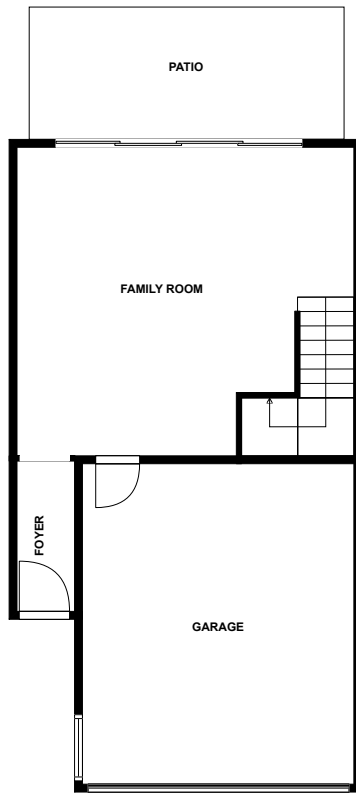

Home report

Brightwater Drive 158 2
Clearwater Beach

Highlights

1 Kitchen

2 Living room

3 Bedroom

4 Bath

22 Doors

King's Pizza & Grill, 0.2 mi

Air Adventures Clearwater, 1.3 mi

Floor plan

FLOOR 1

FLOOR 2

FLOOR 3

SIZES AND DIMENSIONS ARE APPROXIMATE, ACTUAL MAY VARY.

Appendix 1: Data sheet

Garage - 1	Entry - 1	Entry - Foyer - 1
LivingRoom - 2	LivingRoom - Family - 1	Outdoor - 4
Outdoor - Patio - 1	Outdoor - Balcony - 3	Utility - 1
Utility - Laundry - 1	Bath - 4	Bath - Toilet - 2
Kitchen - 1	Dining - 1	Dining - Open - 1
Bedroom - 3	Bedroom - Master - 1	Hall - 1
Closet - 2	Closet - WalkIn - 2	