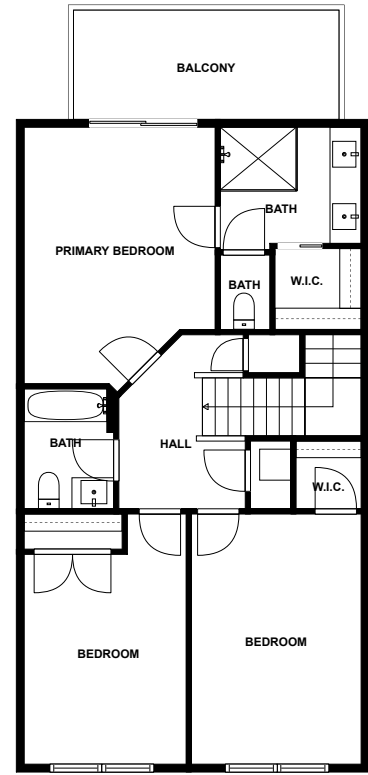

Home report

Brightwater Drive 158 2
Clearwater Beach

Highlights

1 Kitchen

2 Living room

3 Bedroom

4 Bath

22 Doors

King's Pizza & Grill, 0.2 mi

Air Adventures Clearwater, 1.3 mi

Floor plan

FLOOR 1

FLOOR 2

FLOOR 3

SIZES AND DIMENSIONS ARE APPROXIMATE, ACTUAL MAY VARY.

Appendix 1: Data sheet

Garage - 1	Entry - 1	Entry - Foyer - 1
LivingRoom - 2	LivingRoom - Family - 1	Outdoor - 4
Outdoor - Patio - 1	Outdoor - Balcony - 3	Utility - 1
Utility - Laundry - 1	Bath - 4	Bath - Toilet - 2
Kitchen - 1	Dining - 1	Dining - Open - 1
Bedroom - 3	Bedroom - Master - 1	Hall - 1
Closet - 2	Closet - WalkIn - 2	