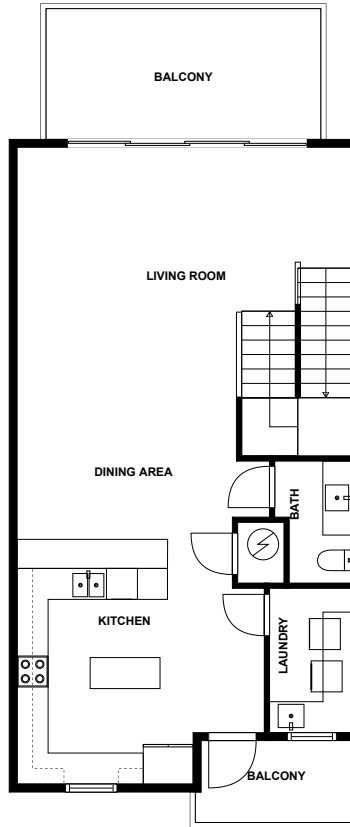

Home report

Brightwater Drive 158 2
Clearwater Beach

Highlights

1 Kitchen

2 Living room

3 Bedroom

4 Bath

22 Doors

King's Pizza & Grill, 0.2 mi

Air Adventures Clearwater, 1.3 mi

Floor plan

FLOOR 1

FLOOR 2

FLOOR 3

SIZES AND DIMENSIONS ARE APPROXIMATE, ACTUAL MAY VARY.

Appendix 1: Data sheet

Garage - 1	Entry - 1	Entry - Foyer - 1
LivingRoom - 2	LivingRoom - Family - 1	Outdoor - 4
Outdoor - Patio - 1	Outdoor - Balcony - 3	Utility - 1
Utility - Laundry - 1	Bath - 4	Bath - Toilet - 2
Kitchen - 1	Dining - 1	Dining - Open - 1
Bedroom - 3	Bedroom - Master - 1	Hall - 1
Closet - 2	Closet - WalkIn - 2	