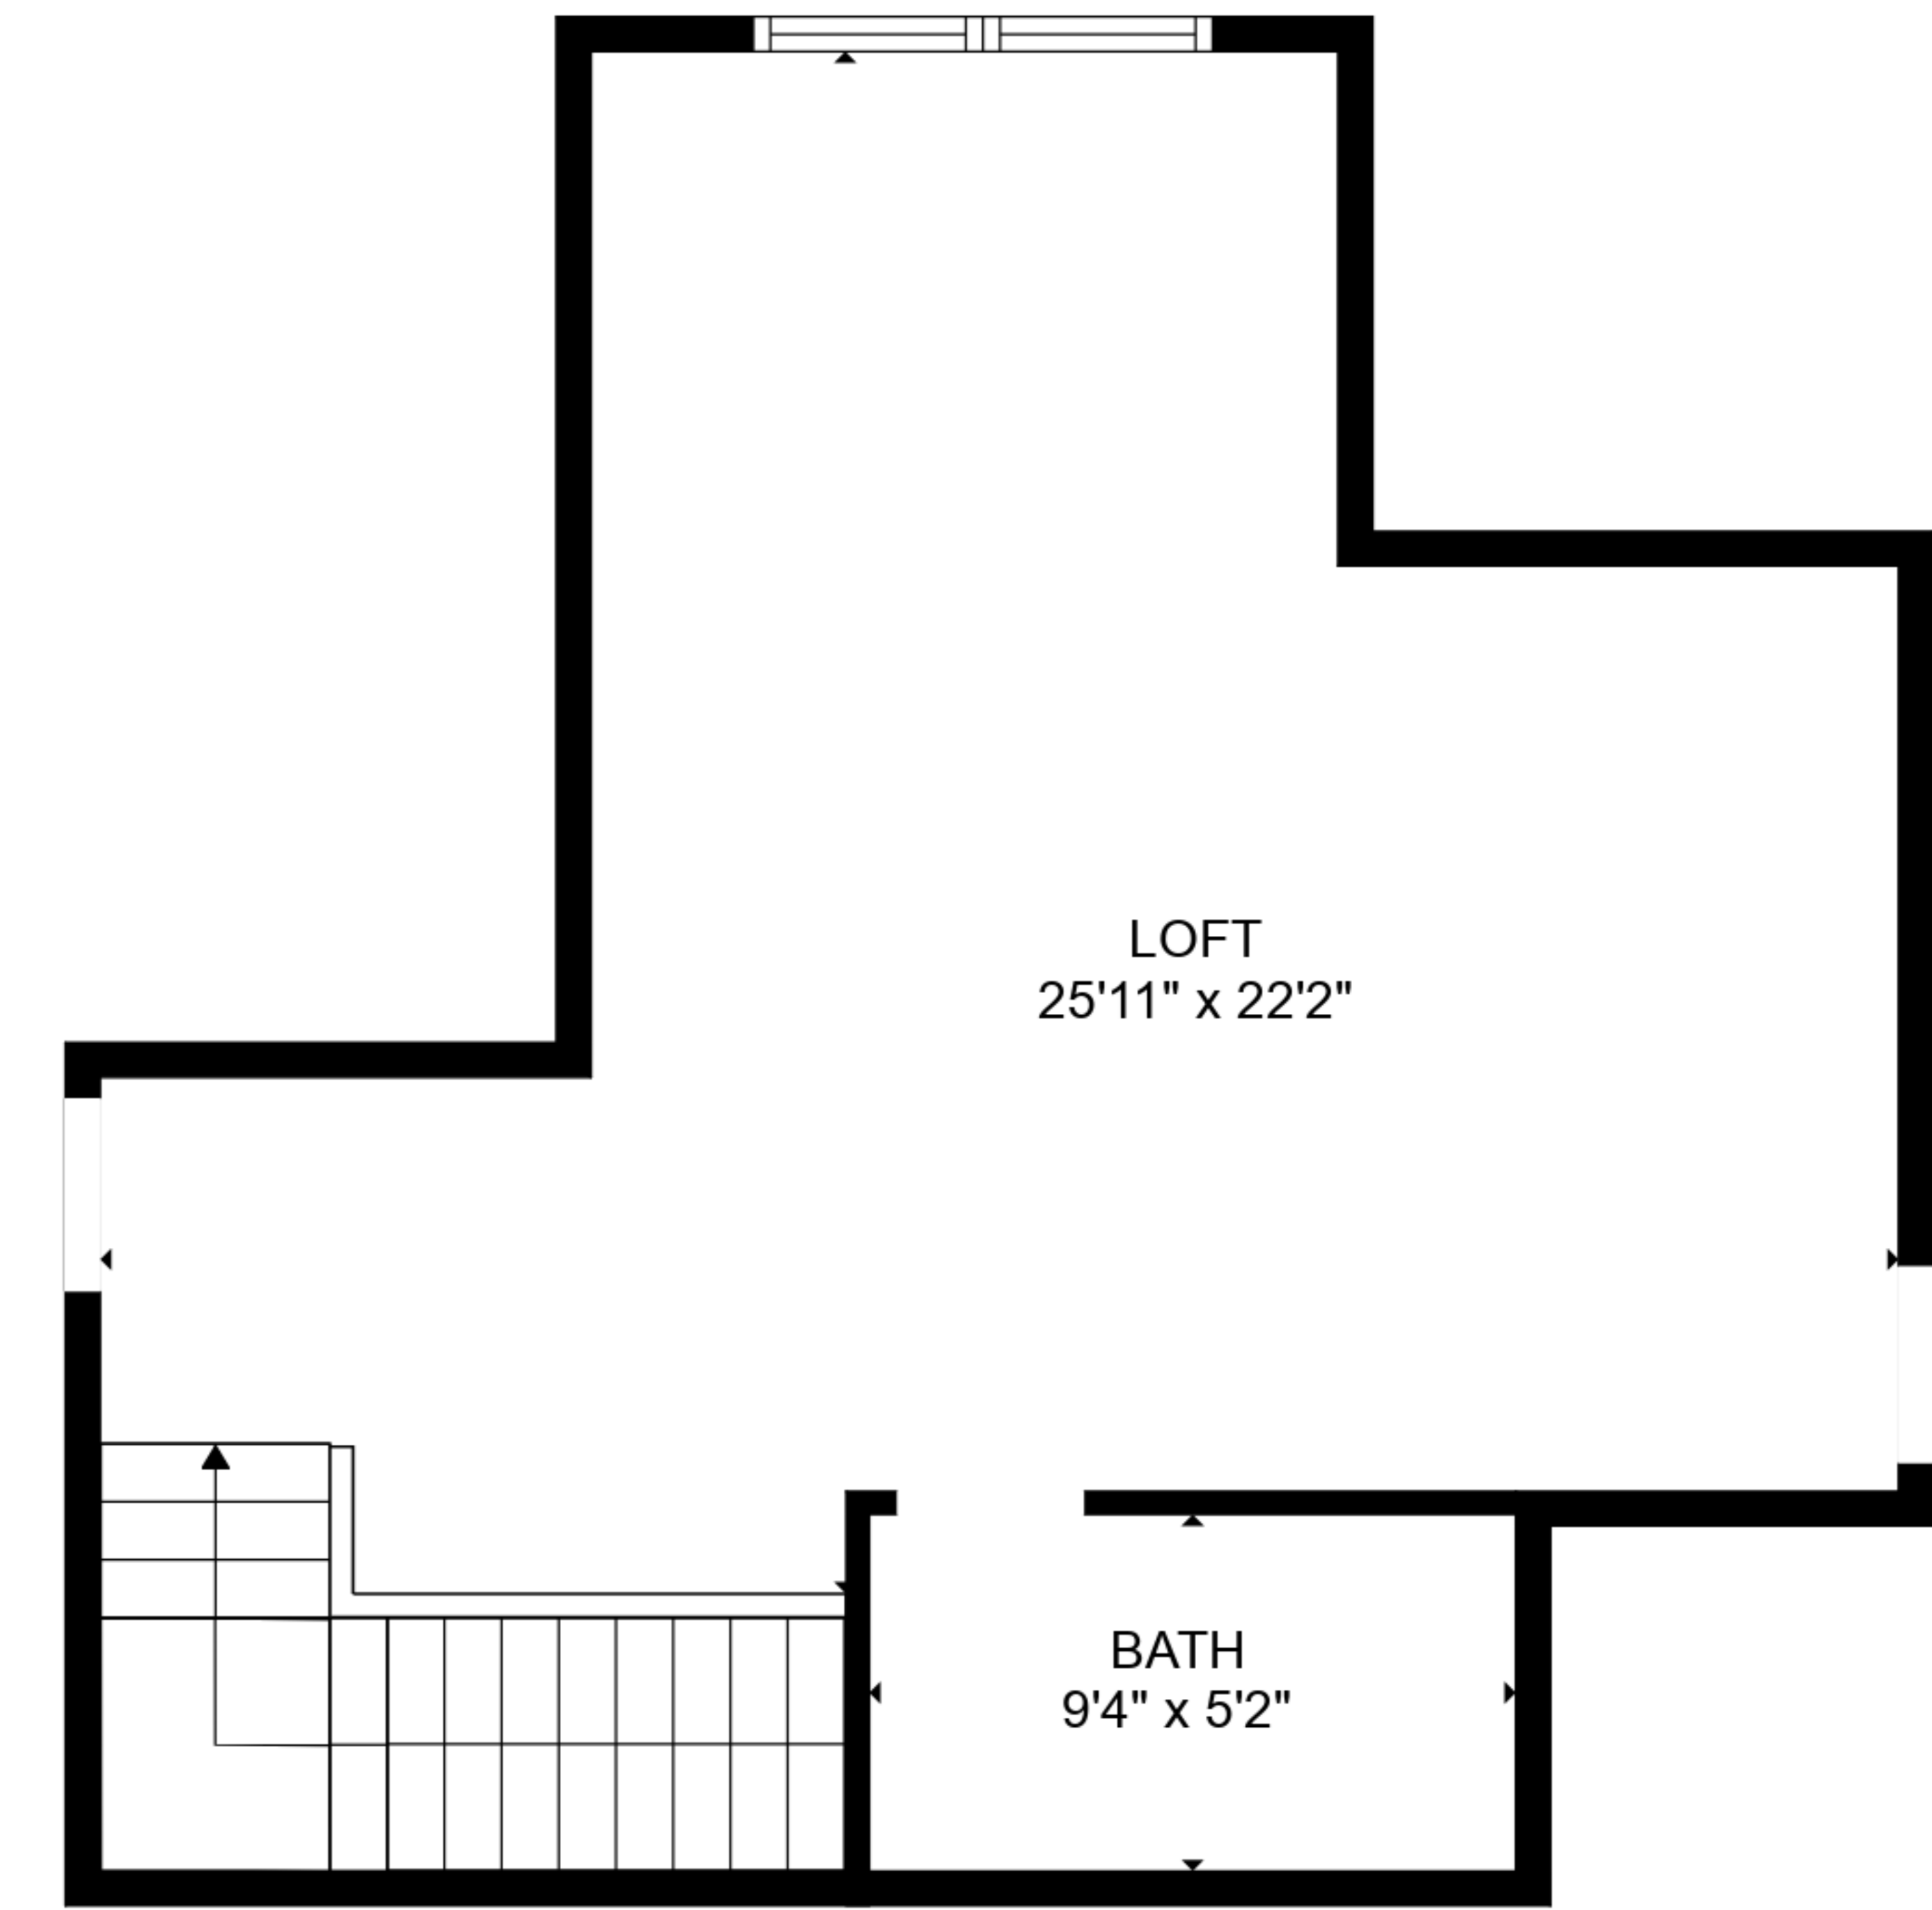

TOTAL: 2592 sq. ft
 FLOOR 1: 2108 sq. ft, FLOOR 2: 484 sq. ft
 EXCLUDED AREAS: GARAGE: 580 sq. ft

LOFT
25'11" x 22'2"

BATH
9'4" x 5'2"

TOTAL: 2592 sq. ft
FLOOR 1: 2108 sq. ft, FLOOR 2: 484 sq. ft
EXCLUDED AREAS: GARAGE: 580 sq. ft

FLOOR 1

FLOOR 2

TOTAL: 2592 sq. ft
 FLOOR 1: 2108 sq. ft, FLOOR 2: 484 sq. ft
 EXCLUDED AREAS: GARAGE: 580 sq. ft