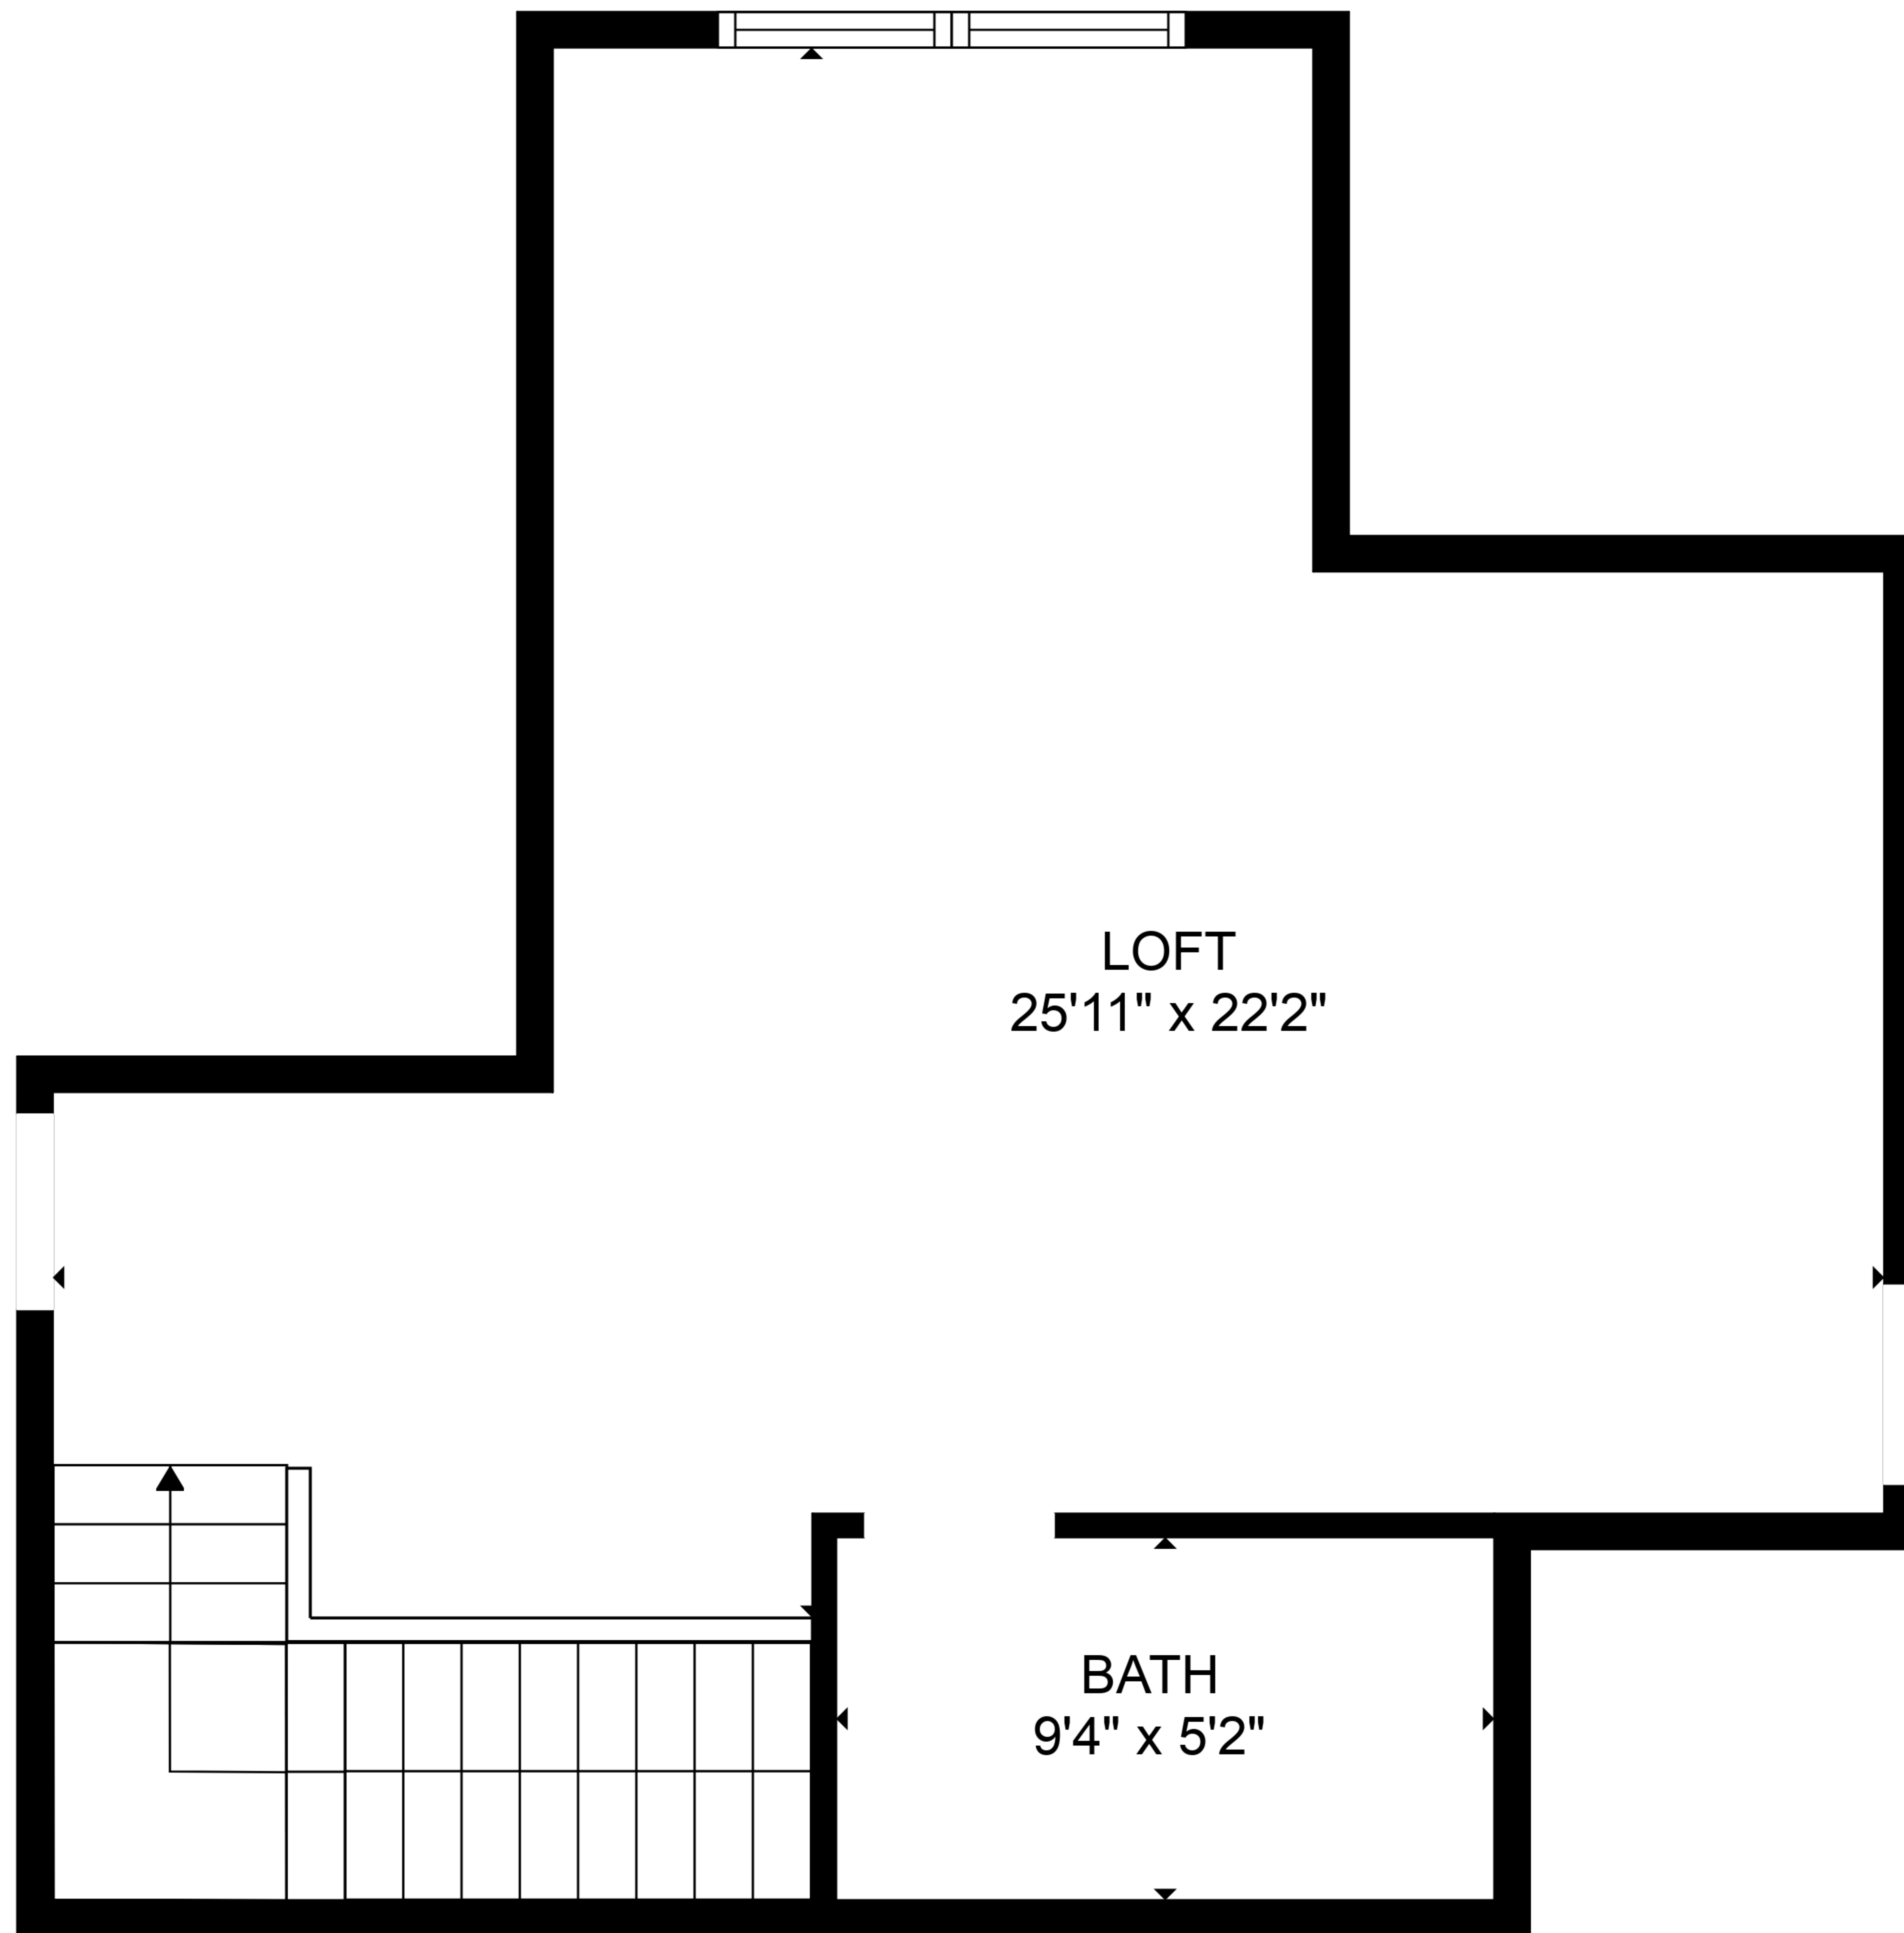

TOTAL: 2592 sq. ft
 FLOOR 1: 2108 sq. ft, FLOOR 2: 484 sq. ft
 EXCLUDED AREAS: GARAGE: 580 sq. ft

LOFT
25'11" x 22'2"

BATH
9'4" x 5'2"

TOTAL: 2592 sq. ft
FLOOR 1: 2108 sq. ft, FLOOR 2: 484 sq. ft
EXCLUDED AREAS: GARAGE: 580 sq. ft

FLOOR 1

FLOOR 2

TOTAL: 2592 sq. ft
 FLOOR 1: 2108 sq. ft, FLOOR 2: 484 sq. ft
 EXCLUDED AREAS: GARAGE: 580 sq. ft