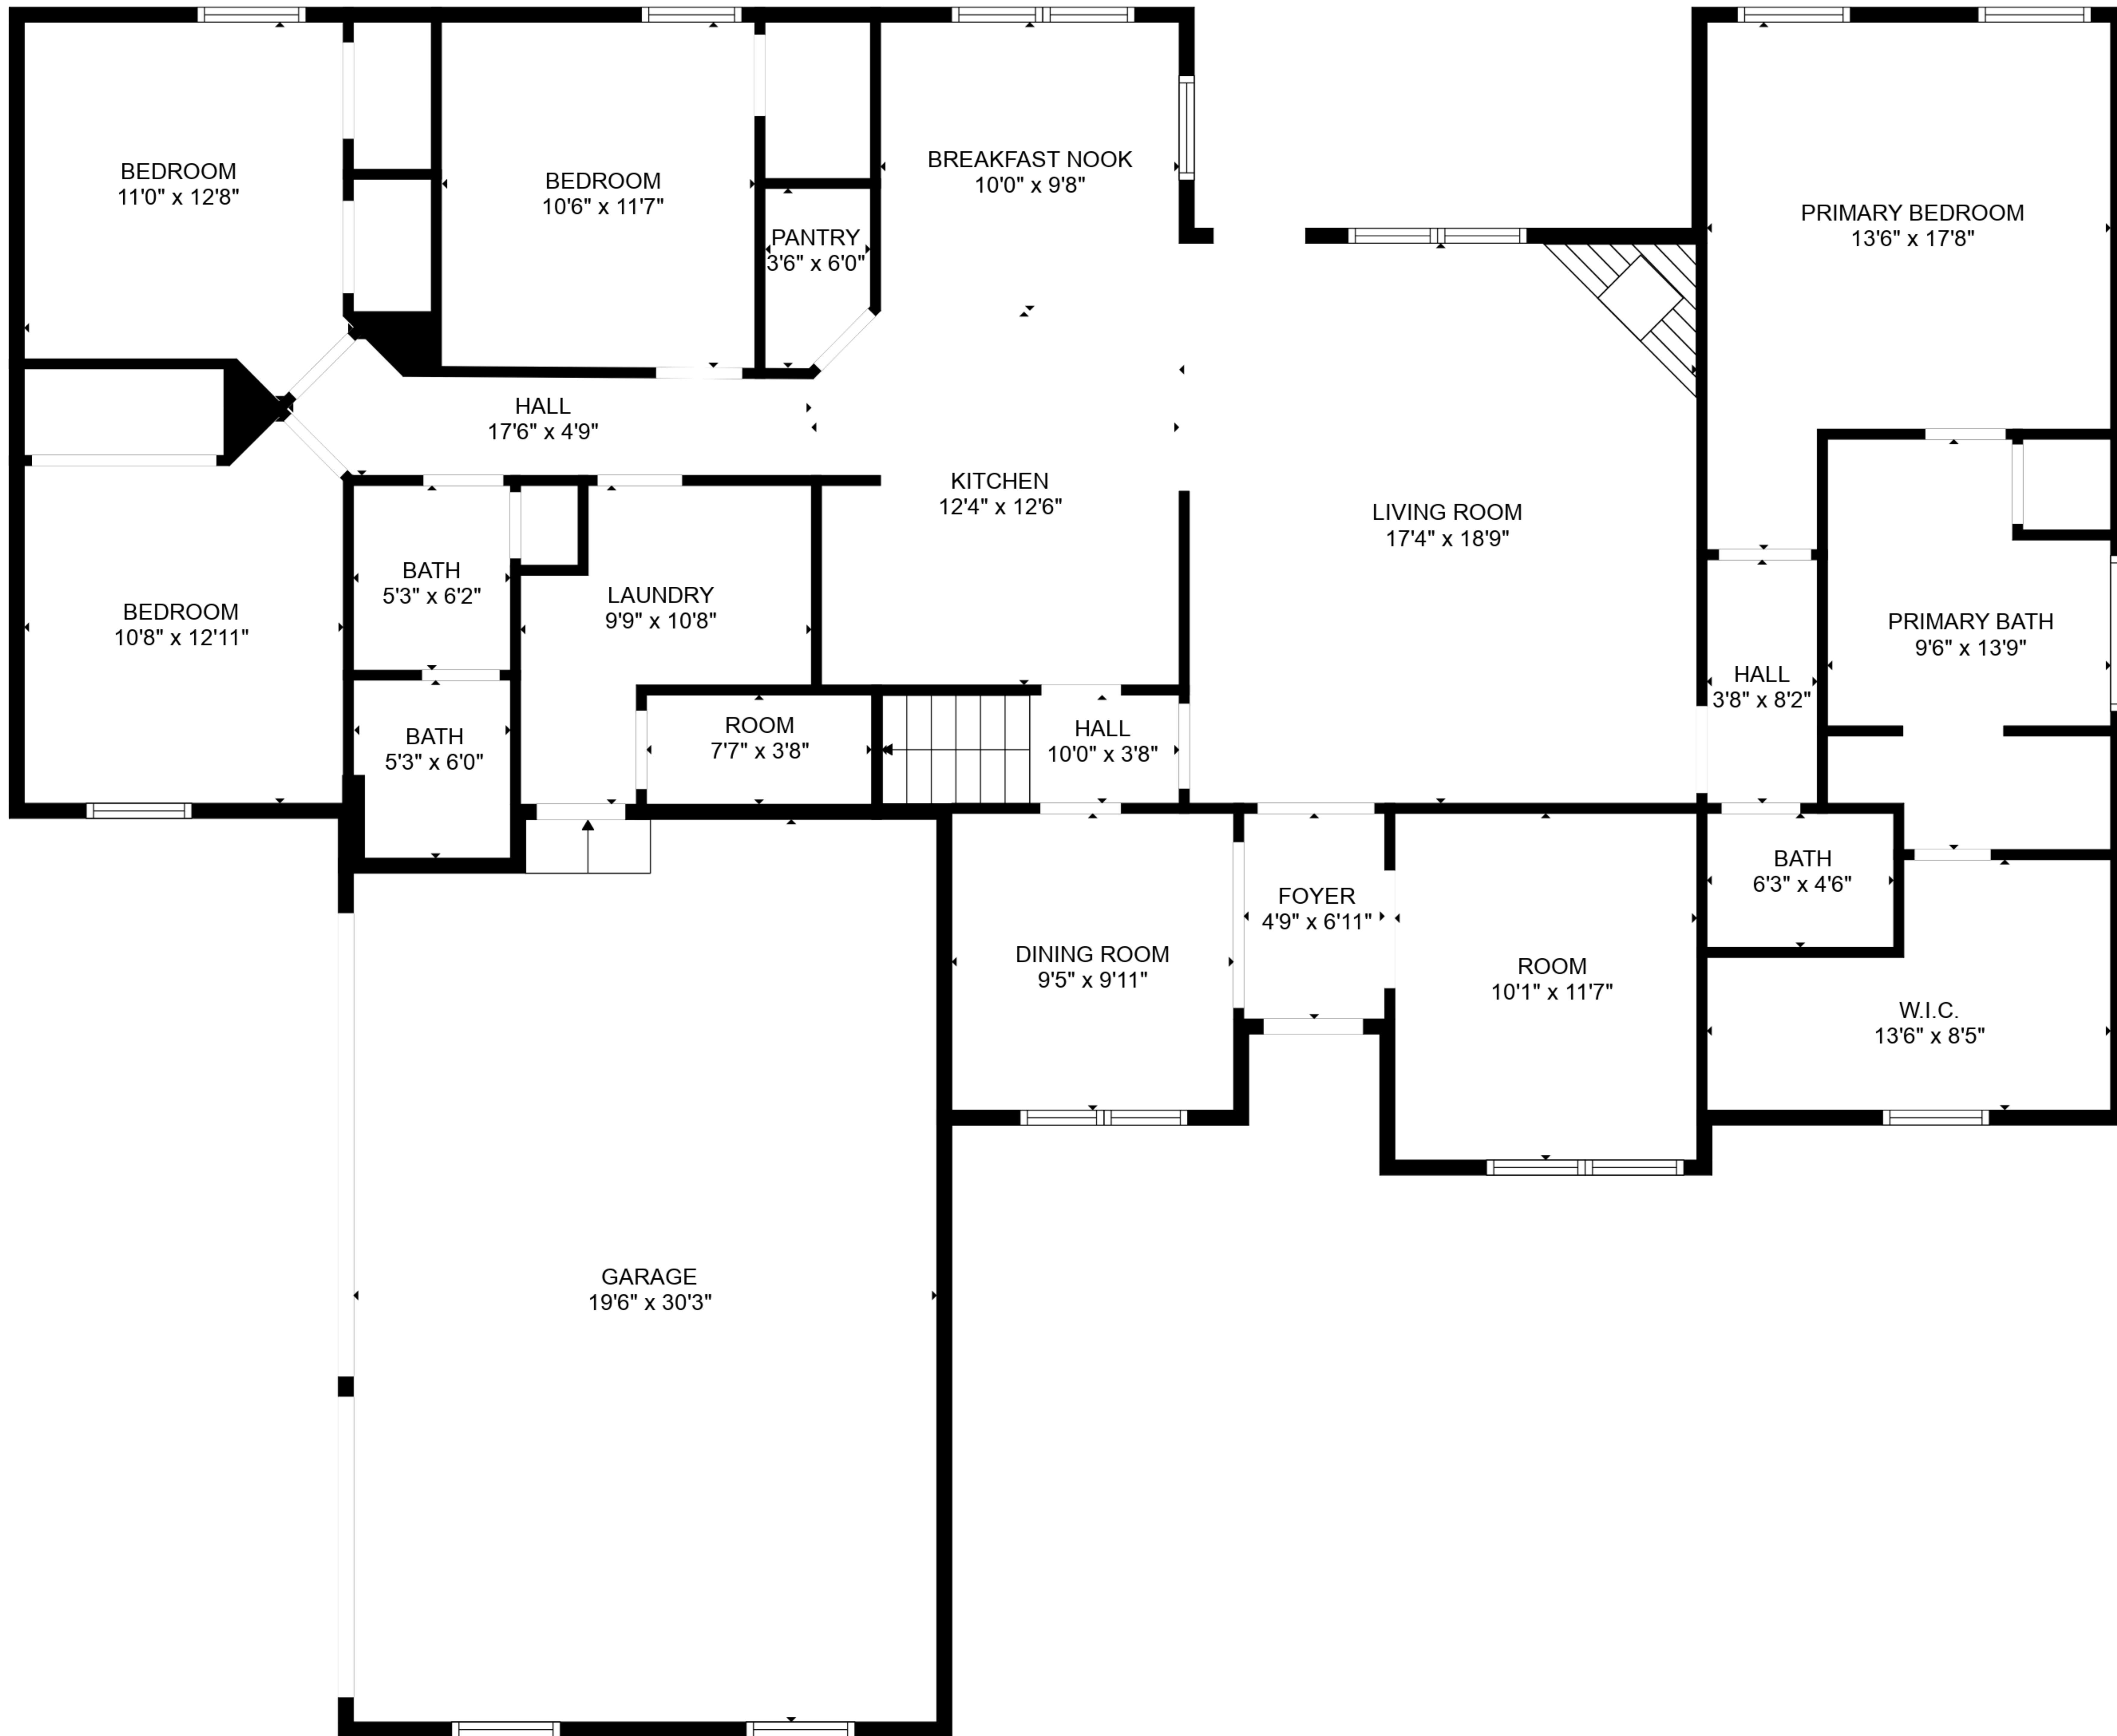

TOTAL: 2592 sq. ft
 FLOOR 1: 2108 sq. ft, FLOOR 2: 484 sq. ft
 EXCLUDED AREAS: GARAGE: 580 sq. ft

LOFT
25'11" x 22'2"

BATH
9'4" x 5'2"

TOTAL: 2592 sq. ft
FLOOR 1: 2108 sq. ft, FLOOR 2: 484 sq. ft
EXCLUDED AREAS: GARAGE: 580 sq. ft

FLOOR 1

FLOOR 2

TOTAL: 2592 sq. ft
 FLOOR 1: 2108 sq. ft, FLOOR 2: 484 sq. ft
 EXCLUDED AREAS: GARAGE: 580 sq. ft