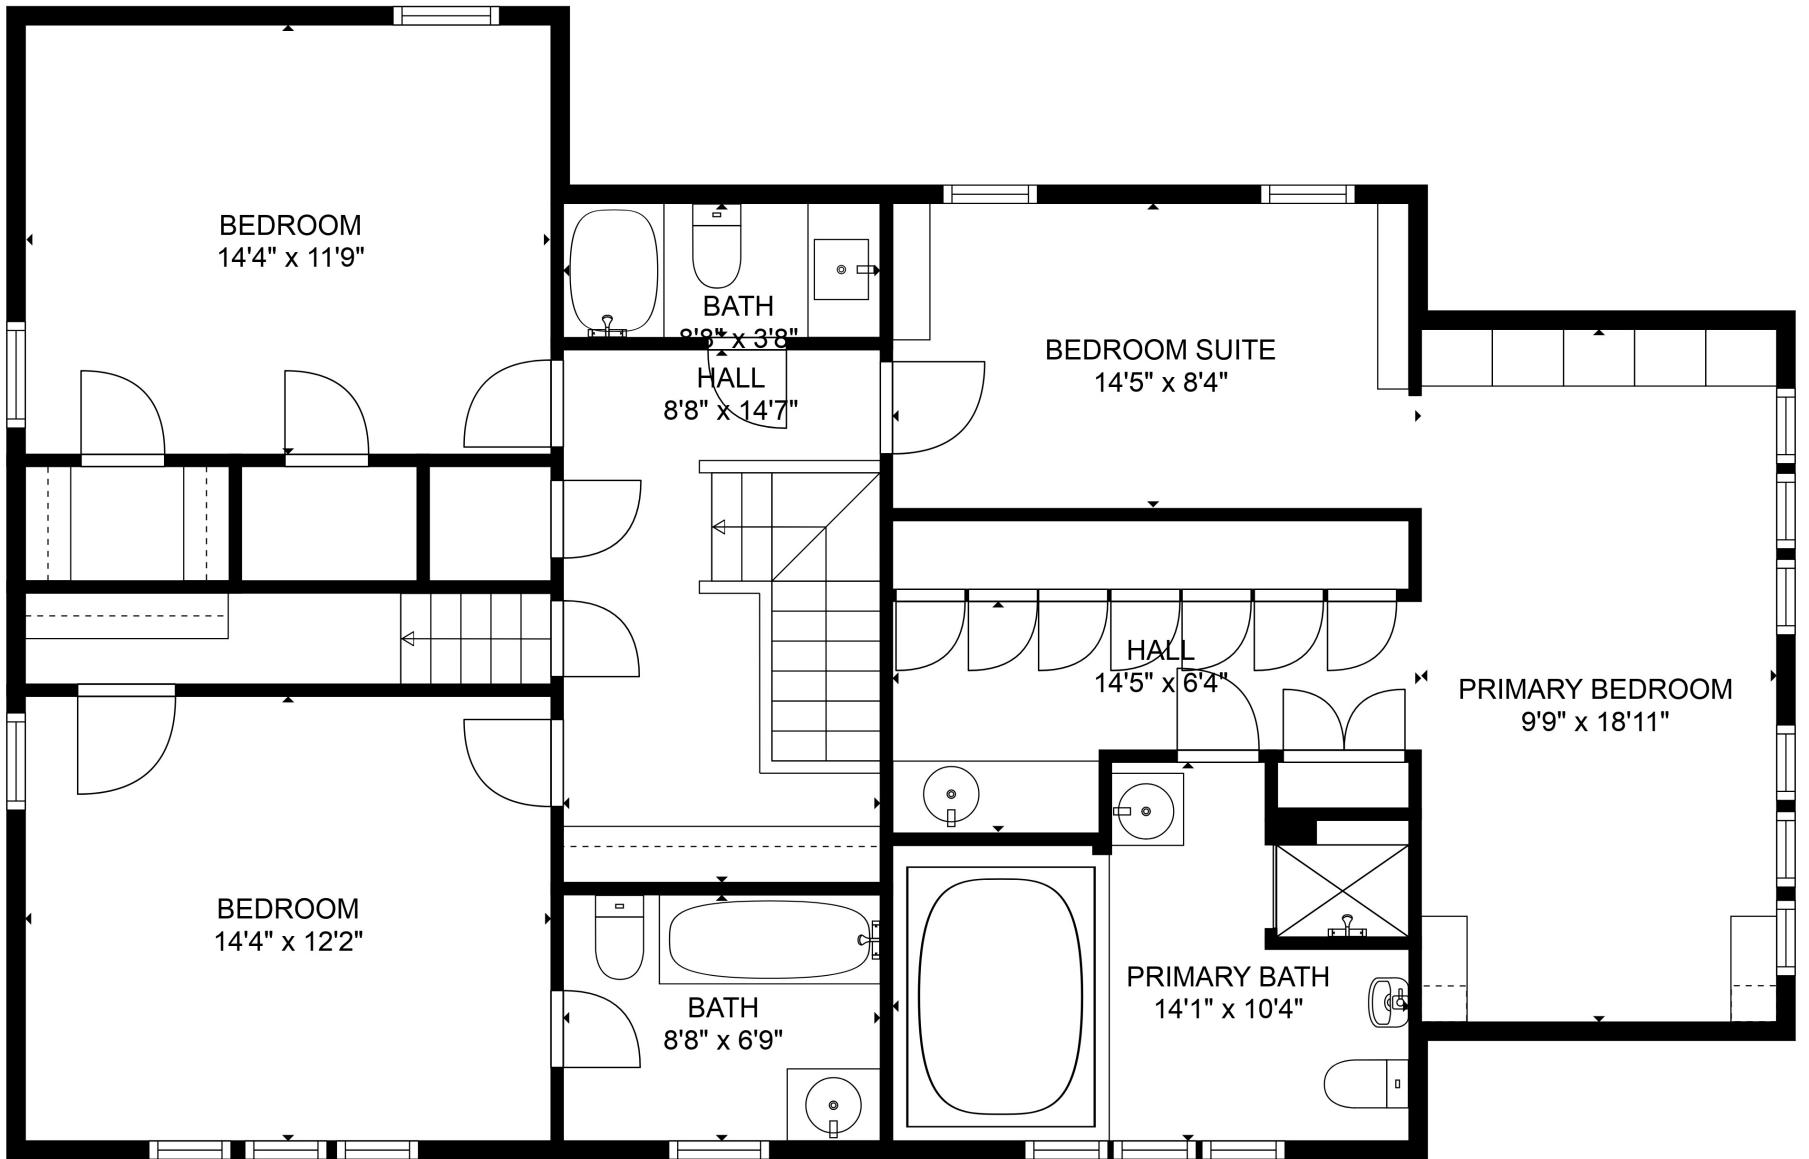

GROSS INTERNAL AREA
 Below Ground: 77 sq. ft, FLOOR 2: 1302 sq. ft, FLOOR 3: 1228 sq. ft, FLOOR 4: 696 sq. ft
 EXCLUDED AREAS: STORAGE: 67 sq. ft, UNFINISHED BASEMENT: 771 sq. ft, SCREENED PORCH: 158 sq. ft,
 GARAGE: 332 sq. ft
 TOTAL: 3303 sq. ft
 SIZES AND DIMENSIONS ARE APPROXIMATE, ACTUAL MAY VARY.

GROSS INTERNAL AREA
 Below Ground: 77 sq. ft, FLOOR 2: 1302 sq. ft, FLOOR 3: 1228 sq. ft, FLOOR 4: 696 sq. ft
 EXCLUDED AREAS: STORAGE: 67 sq. ft, UNFINISHED BASEMENT: 771 sq. ft, SCREENED PORCH: 158 sq. ft,
 GARAGE: 332 sq. ft
 TOTAL: 3303 sq. ft

SIZES AND DIMENSIONS ARE APPROXIMATE, ACTUAL MAY VARY.

GROSS INTERNAL AREA
 Below Ground: 77 sq. ft, FLOOR 2: 1302 sq. ft, FLOOR 3: 1228 sq. ft, FLOOR 4: 696 sq. ft
 EXCLUDED AREAS: STORAGE: 67 sq. ft, UNFINISHED BASEMENT: 771 sq. ft, SCREENED PORCH: 158 sq. ft,
 GARAGE: 332 sq. ft
 TOTAL: 3303 sq. ft
 SIZES AND DIMENSIONS ARE APPROXIMATE, ACTUAL MAY VARY.