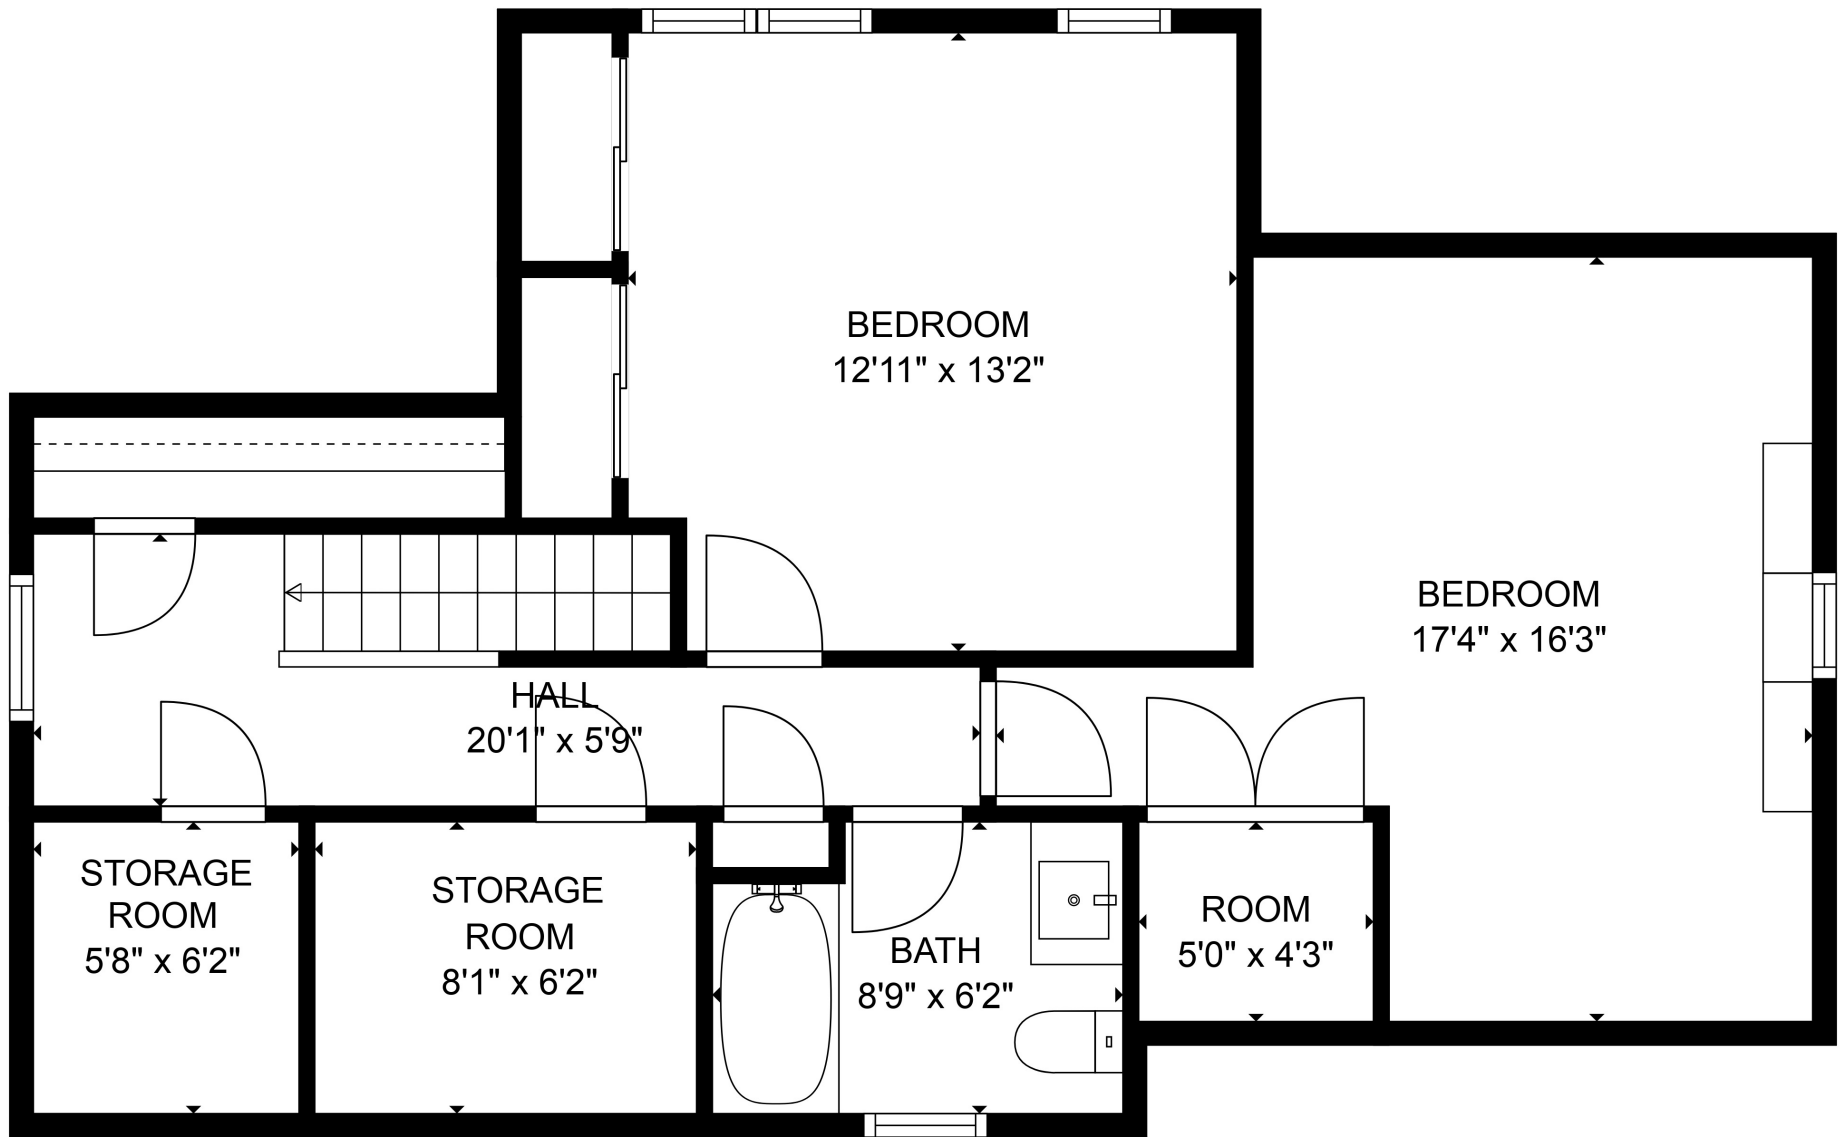

GROSS INTERNAL AREA
 Below Ground: 77 sq. ft, FLOOR 2: 1302 sq. ft, FLOOR 3: 1228 sq. ft, FLOOR 4: 696 sq. ft
 EXCLUDED AREAS: STORAGE: 67 sq. ft, UNFINISHED BASEMENT: 771 sq. ft, SCREENED PORCH: 158 sq. ft,
 GARAGE: 332 sq. ft
 TOTAL: 3303 sq. ft
 SIZES AND DIMENSIONS ARE APPROXIMATE, ACTUAL MAY VARY.

GROSS INTERNAL AREA
 Below Ground: 77 sq. ft, FLOOR 2: 1302 sq. ft, FLOOR 3: 1228 sq. ft, FLOOR 4: 696 sq. ft
 EXCLUDED AREAS: STORAGE: 67 sq. ft, UNFINISHED BASEMENT: 771 sq. ft, SCREENED PORCH: 158 sq. ft,
 GARAGE: 332 sq. ft
 TOTAL: 3303 sq. ft

SIZES AND DIMENSIONS ARE APPROXIMATE, ACTUAL MAY VARY.

GROSS INTERNAL AREA
 Below Ground: 77 sq. ft, FLOOR 2: 1302 sq. ft, FLOOR 3: 1228 sq. ft, FLOOR 4: 696 sq. ft
 EXCLUDED AREAS: STORAGE: 67 sq. ft, UNFINISHED BASEMENT: 771 sq. ft, SCREENED PORCH: 158 sq. ft,
 GARAGE: 332 sq. ft
 TOTAL: 3303 sq. ft
 SIZES AND DIMENSIONS ARE APPROXIMATE, ACTUAL MAY VARY.