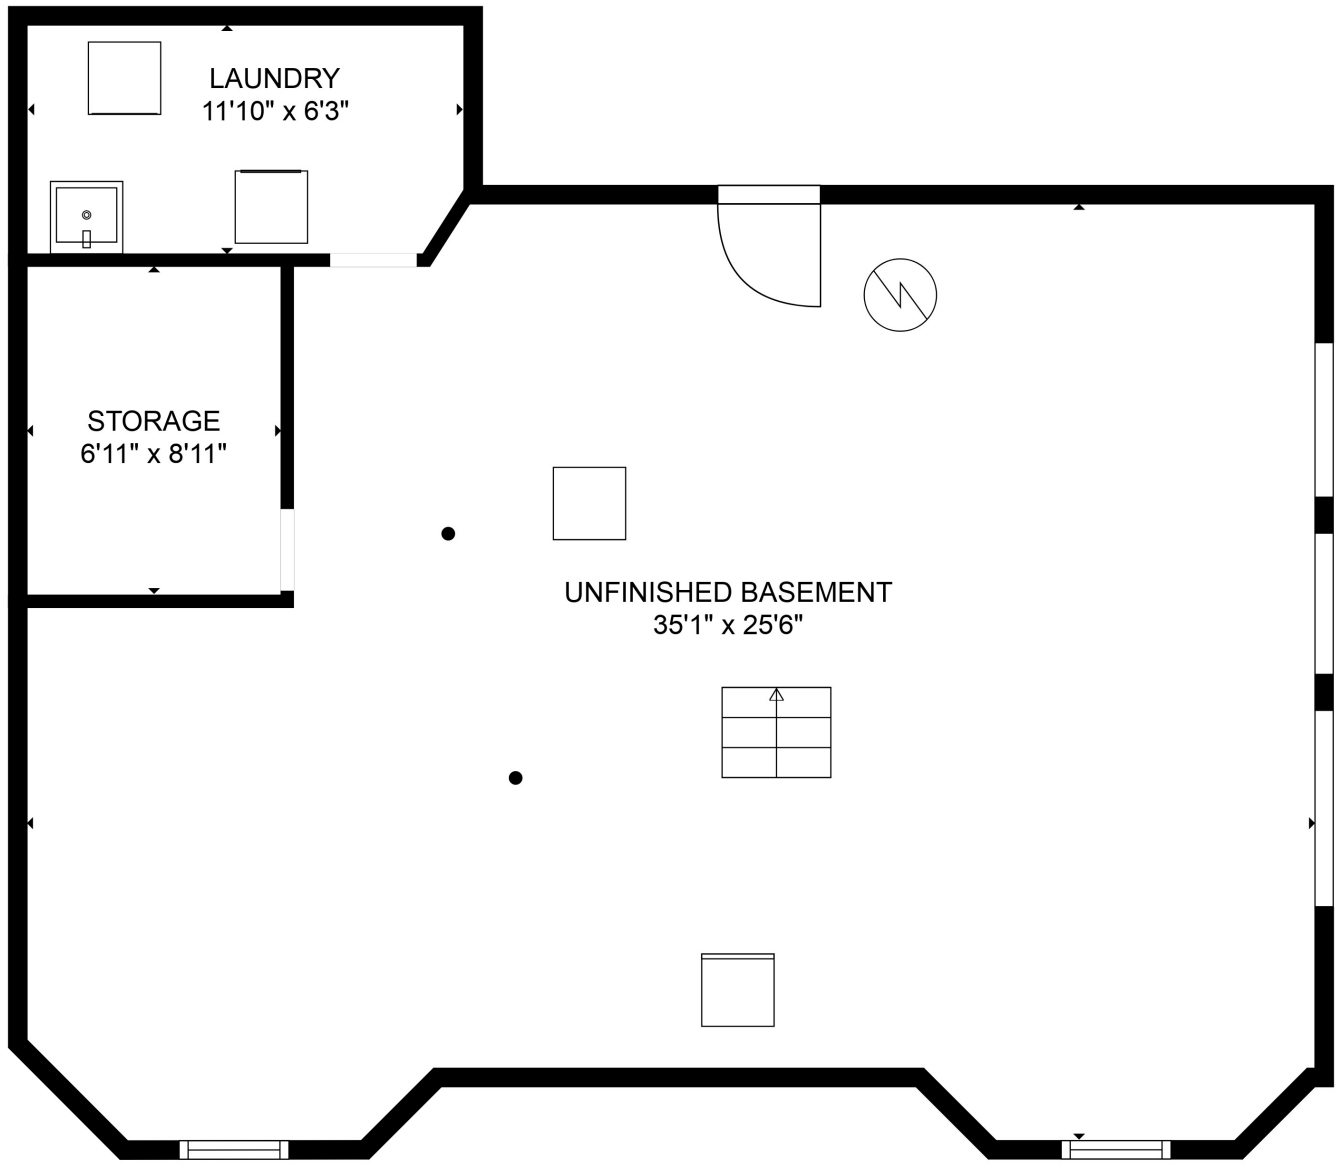

GROSS INTERNAL AREA
 Below Ground: 77 sq. ft, FLOOR 2: 1302 sq. ft, FLOOR 3: 1228 sq. ft, FLOOR 4: 696 sq. ft
 EXCLUDED AREAS: STORAGE: 67 sq. ft, UNFINISHED BASEMENT: 771 sq. ft, SCREENED PORCH: 158 sq. ft,
 GARAGE: 332 sq. ft
 TOTAL: 3303 sq. ft

SIZES AND DIMENSIONS ARE APPROXIMATE, ACTUAL MAY VARY.

GROSS INTERNAL AREA
 Below Ground: 77 sq. ft, FLOOR 2: 1302 sq. ft, FLOOR 3: 1228 sq. ft, FLOOR 4: 696 sq. ft
 EXCLUDED AREAS: STORAGE: 67 sq. ft, UNFINISHED BASEMENT: 771 sq. ft, SCREENED PORCH: 158 sq. ft,
 GARAGE: 332 sq. ft
 TOTAL: 3303 sq. ft
 SIZES AND DIMENSIONS ARE APPROXIMATE, ACTUAL MAY VARY.