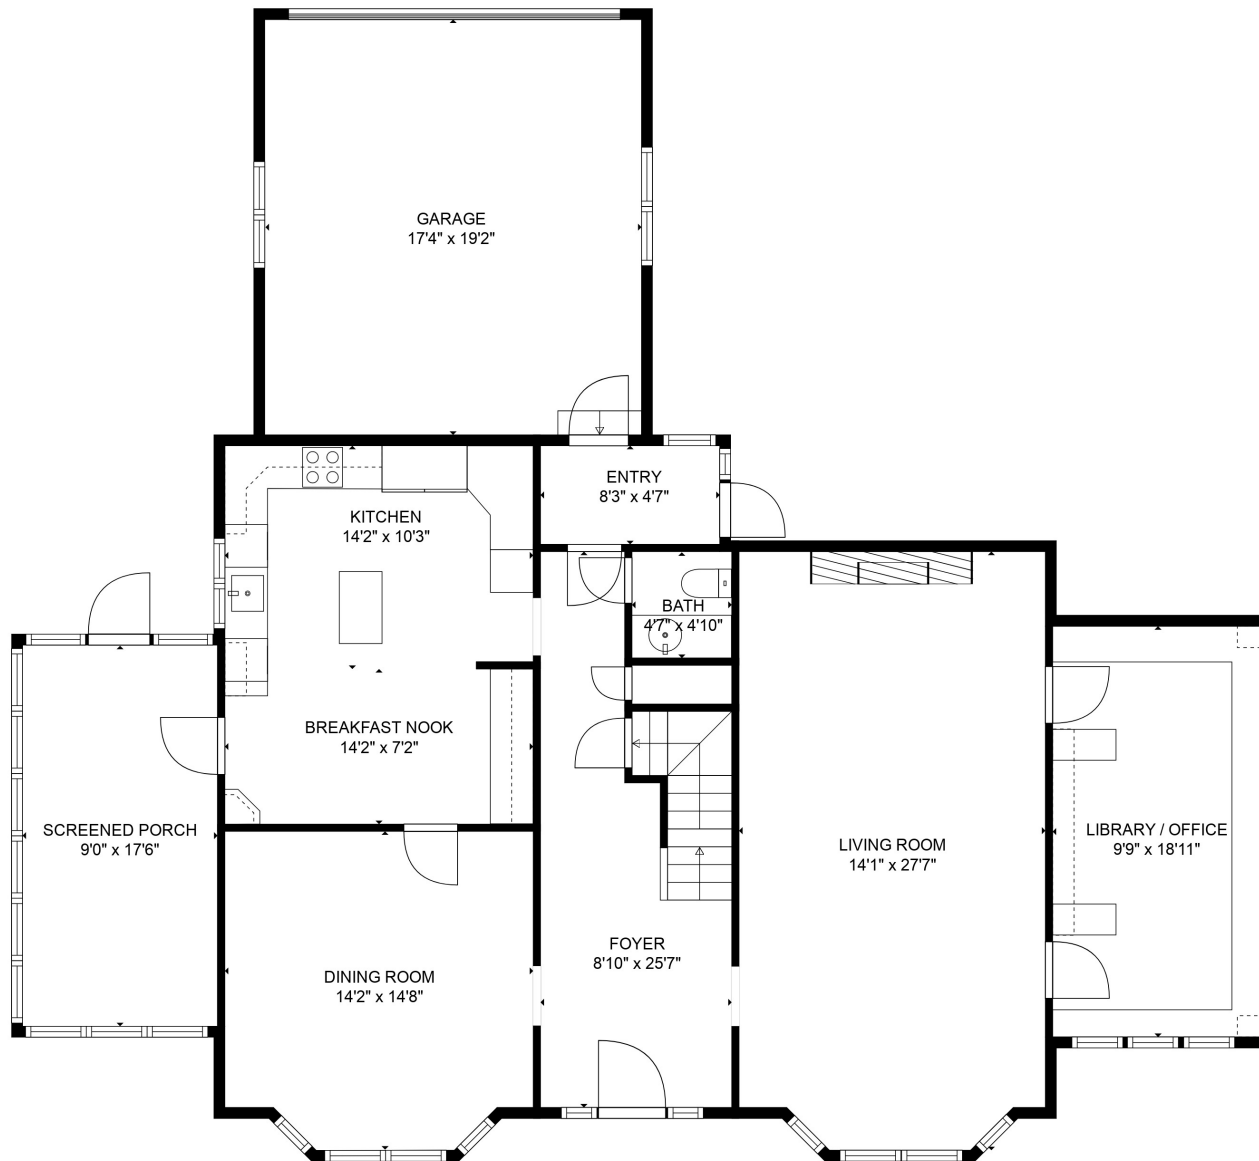

GROSS INTERNAL AREA
 Below Ground: 77 sq. ft, FLOOR 2: 1302 sq. ft, FLOOR 3: 1228 sq. ft, FLOOR 4: 696 sq. ft
 EXCLUDED AREAS: STORAGE: 67 sq. ft, UNFINISHED BASEMENT: 771 sq. ft, SCREENED PORCH: 158 sq. ft,
 GARAGE: 332 sq. ft
 TOTAL: 3303 sq. ft
 SIZES AND DIMENSIONS ARE APPROXIMATE, ACTUAL MAY VARY.

GROSS INTERNAL AREA
 Below Ground: 77 sq. ft, FLOOR 2: 1302 sq. ft, FLOOR 3: 1228 sq. ft, FLOOR 4: 696 sq. ft
 EXCLUDED AREAS: STORAGE: 67 sq. ft, UNFINISHED BASEMENT: 771 sq. ft, SCREENED PORCH: 158 sq. ft,
 GARAGE: 332 sq. ft
 TOTAL: 3303 sq. ft

SIZES AND DIMENSIONS ARE APPROXIMATE, ACTUAL MAY VARY.

GROSS INTERNAL AREA
 Below Ground: 77 sq. ft, FLOOR 2: 1302 sq. ft, FLOOR 3: 1228 sq. ft, FLOOR 4: 696 sq. ft
 EXCLUDED AREAS: STORAGE: 67 sq. ft, UNFINISHED BASEMENT: 771 sq. ft, SCREENED PORCH: 158 sq. ft,
 GARAGE: 332 sq. ft
 TOTAL: 3303 sq. ft
 SIZES AND DIMENSIONS ARE APPROXIMATE, ACTUAL MAY VARY.