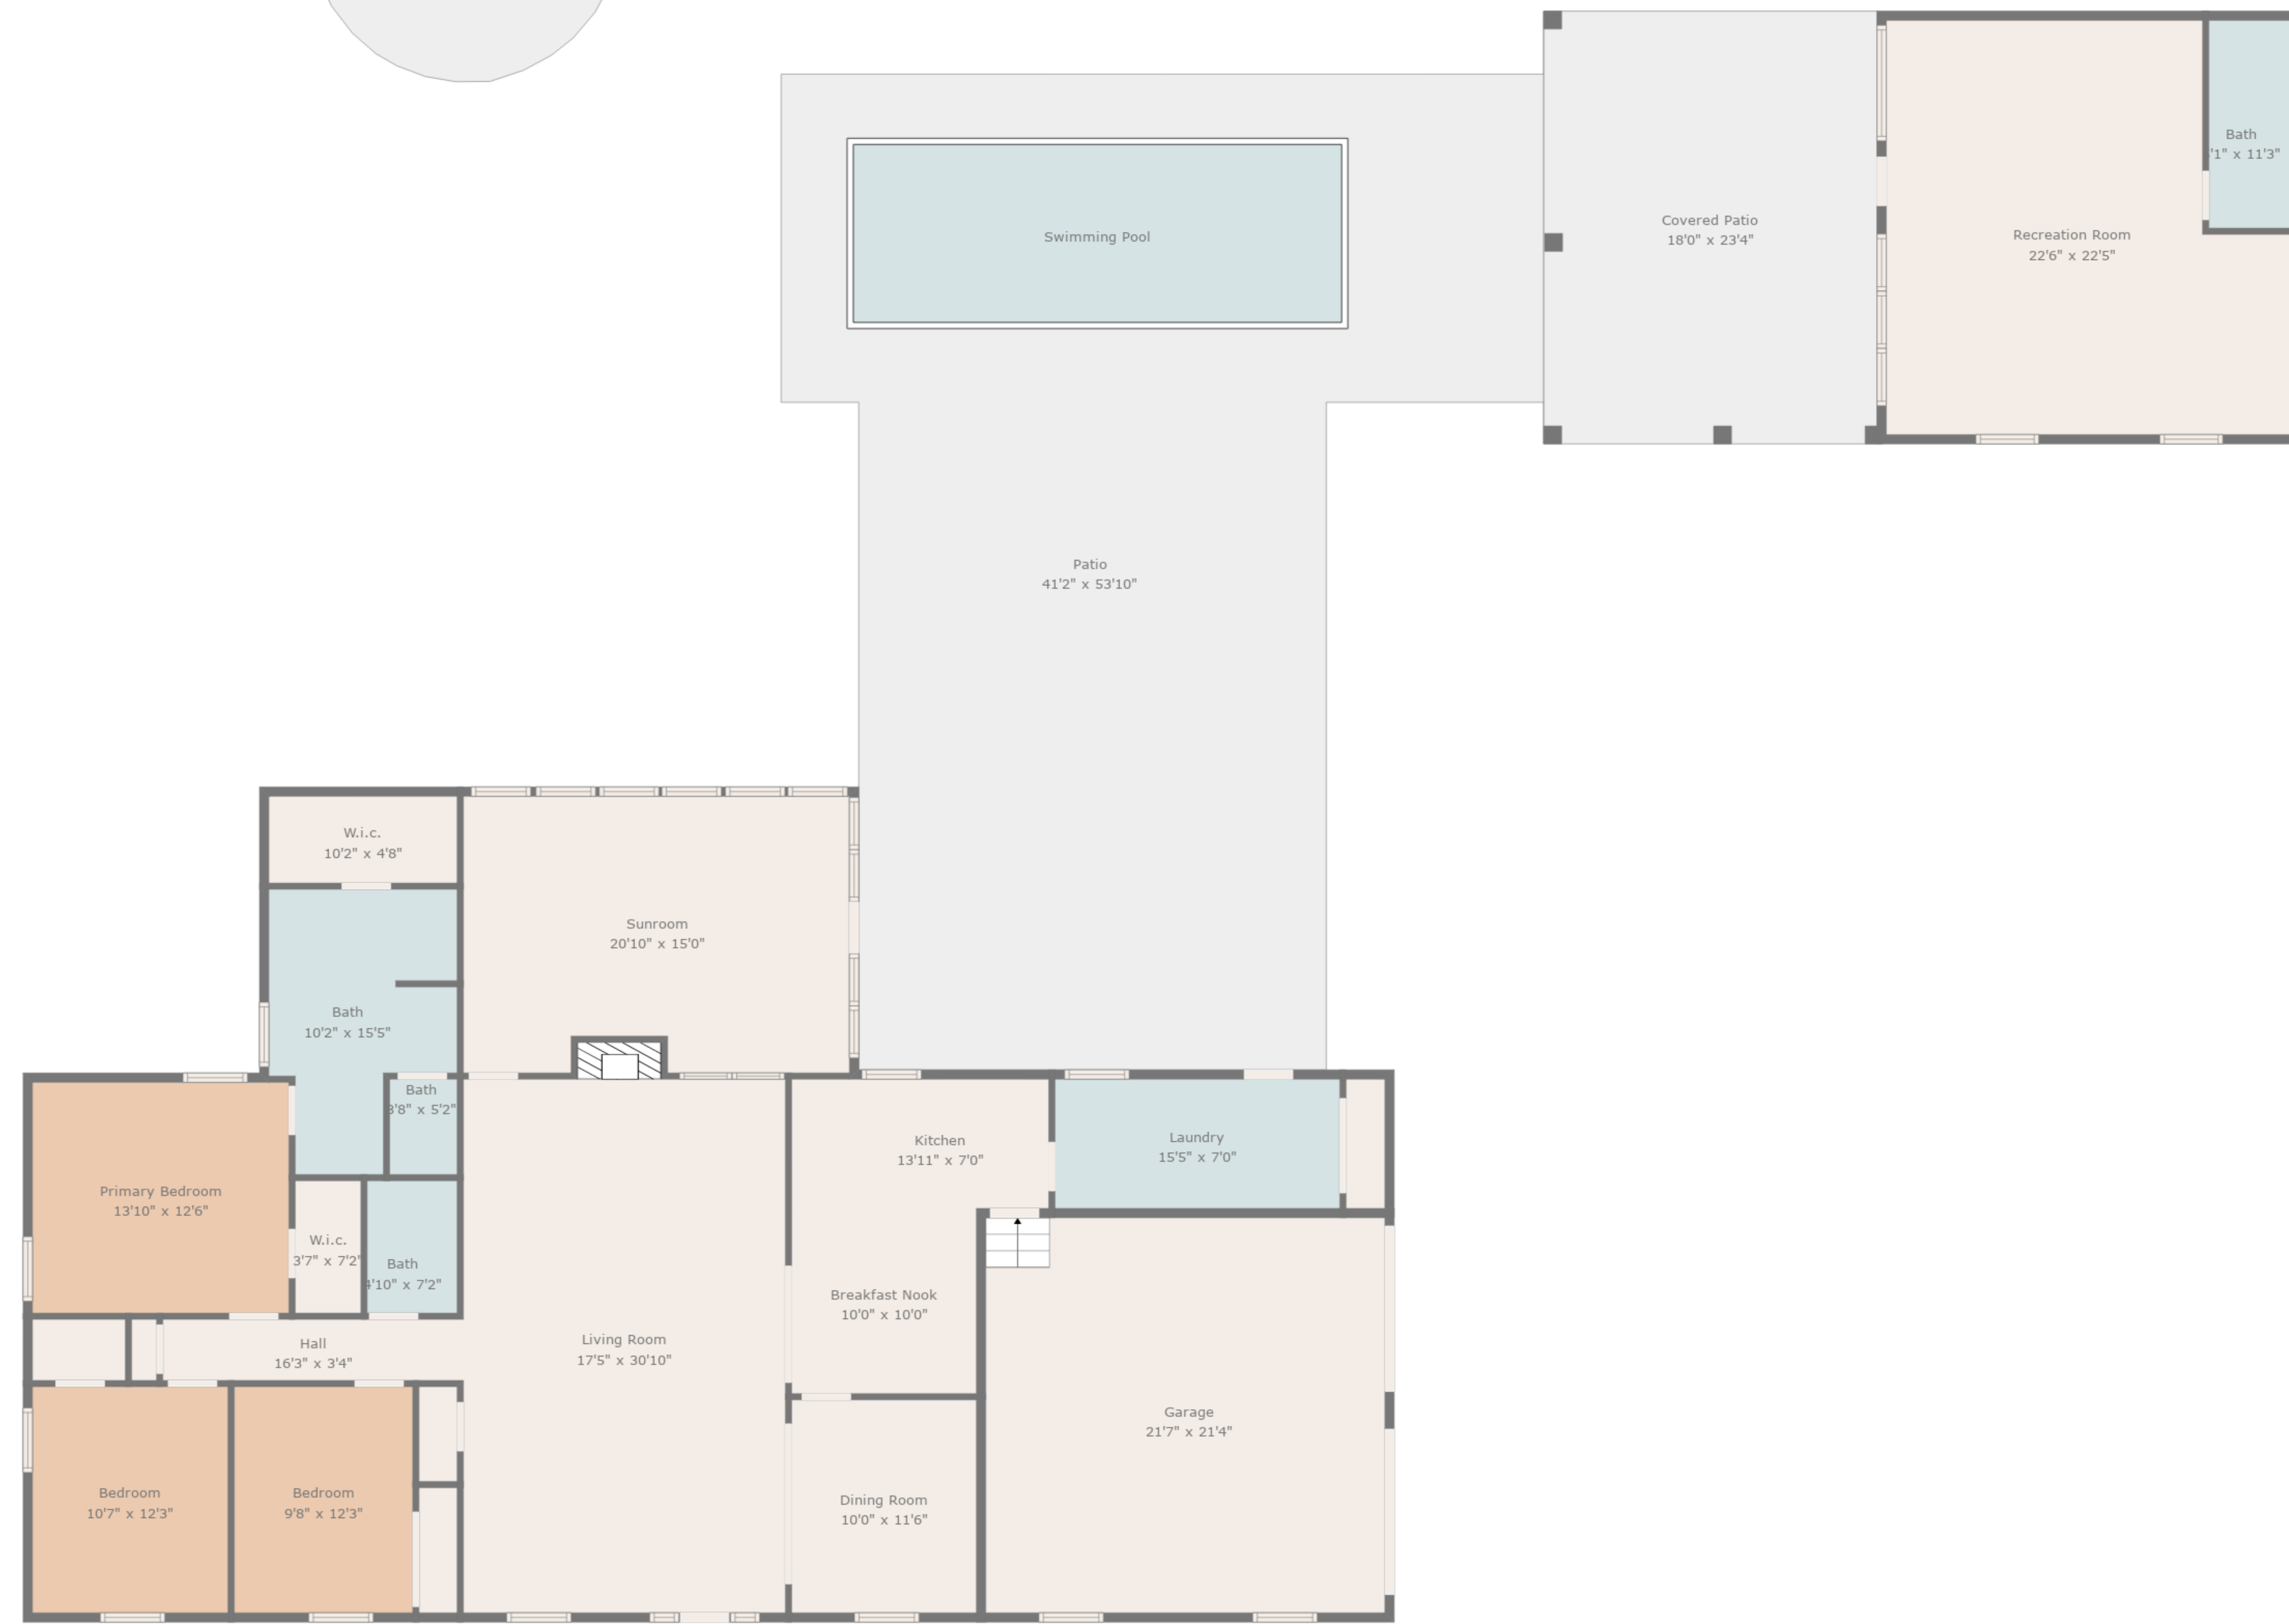

Garage  
28'7" x 49'6"

Room Dimensions Should Not Be Used For Total Sqft And Should Be Verified For Accuracy

Floor 1

Floor 2

Room Dimensions Should Not Be Used For Total Sqft And Should Be Verified For Accuracy