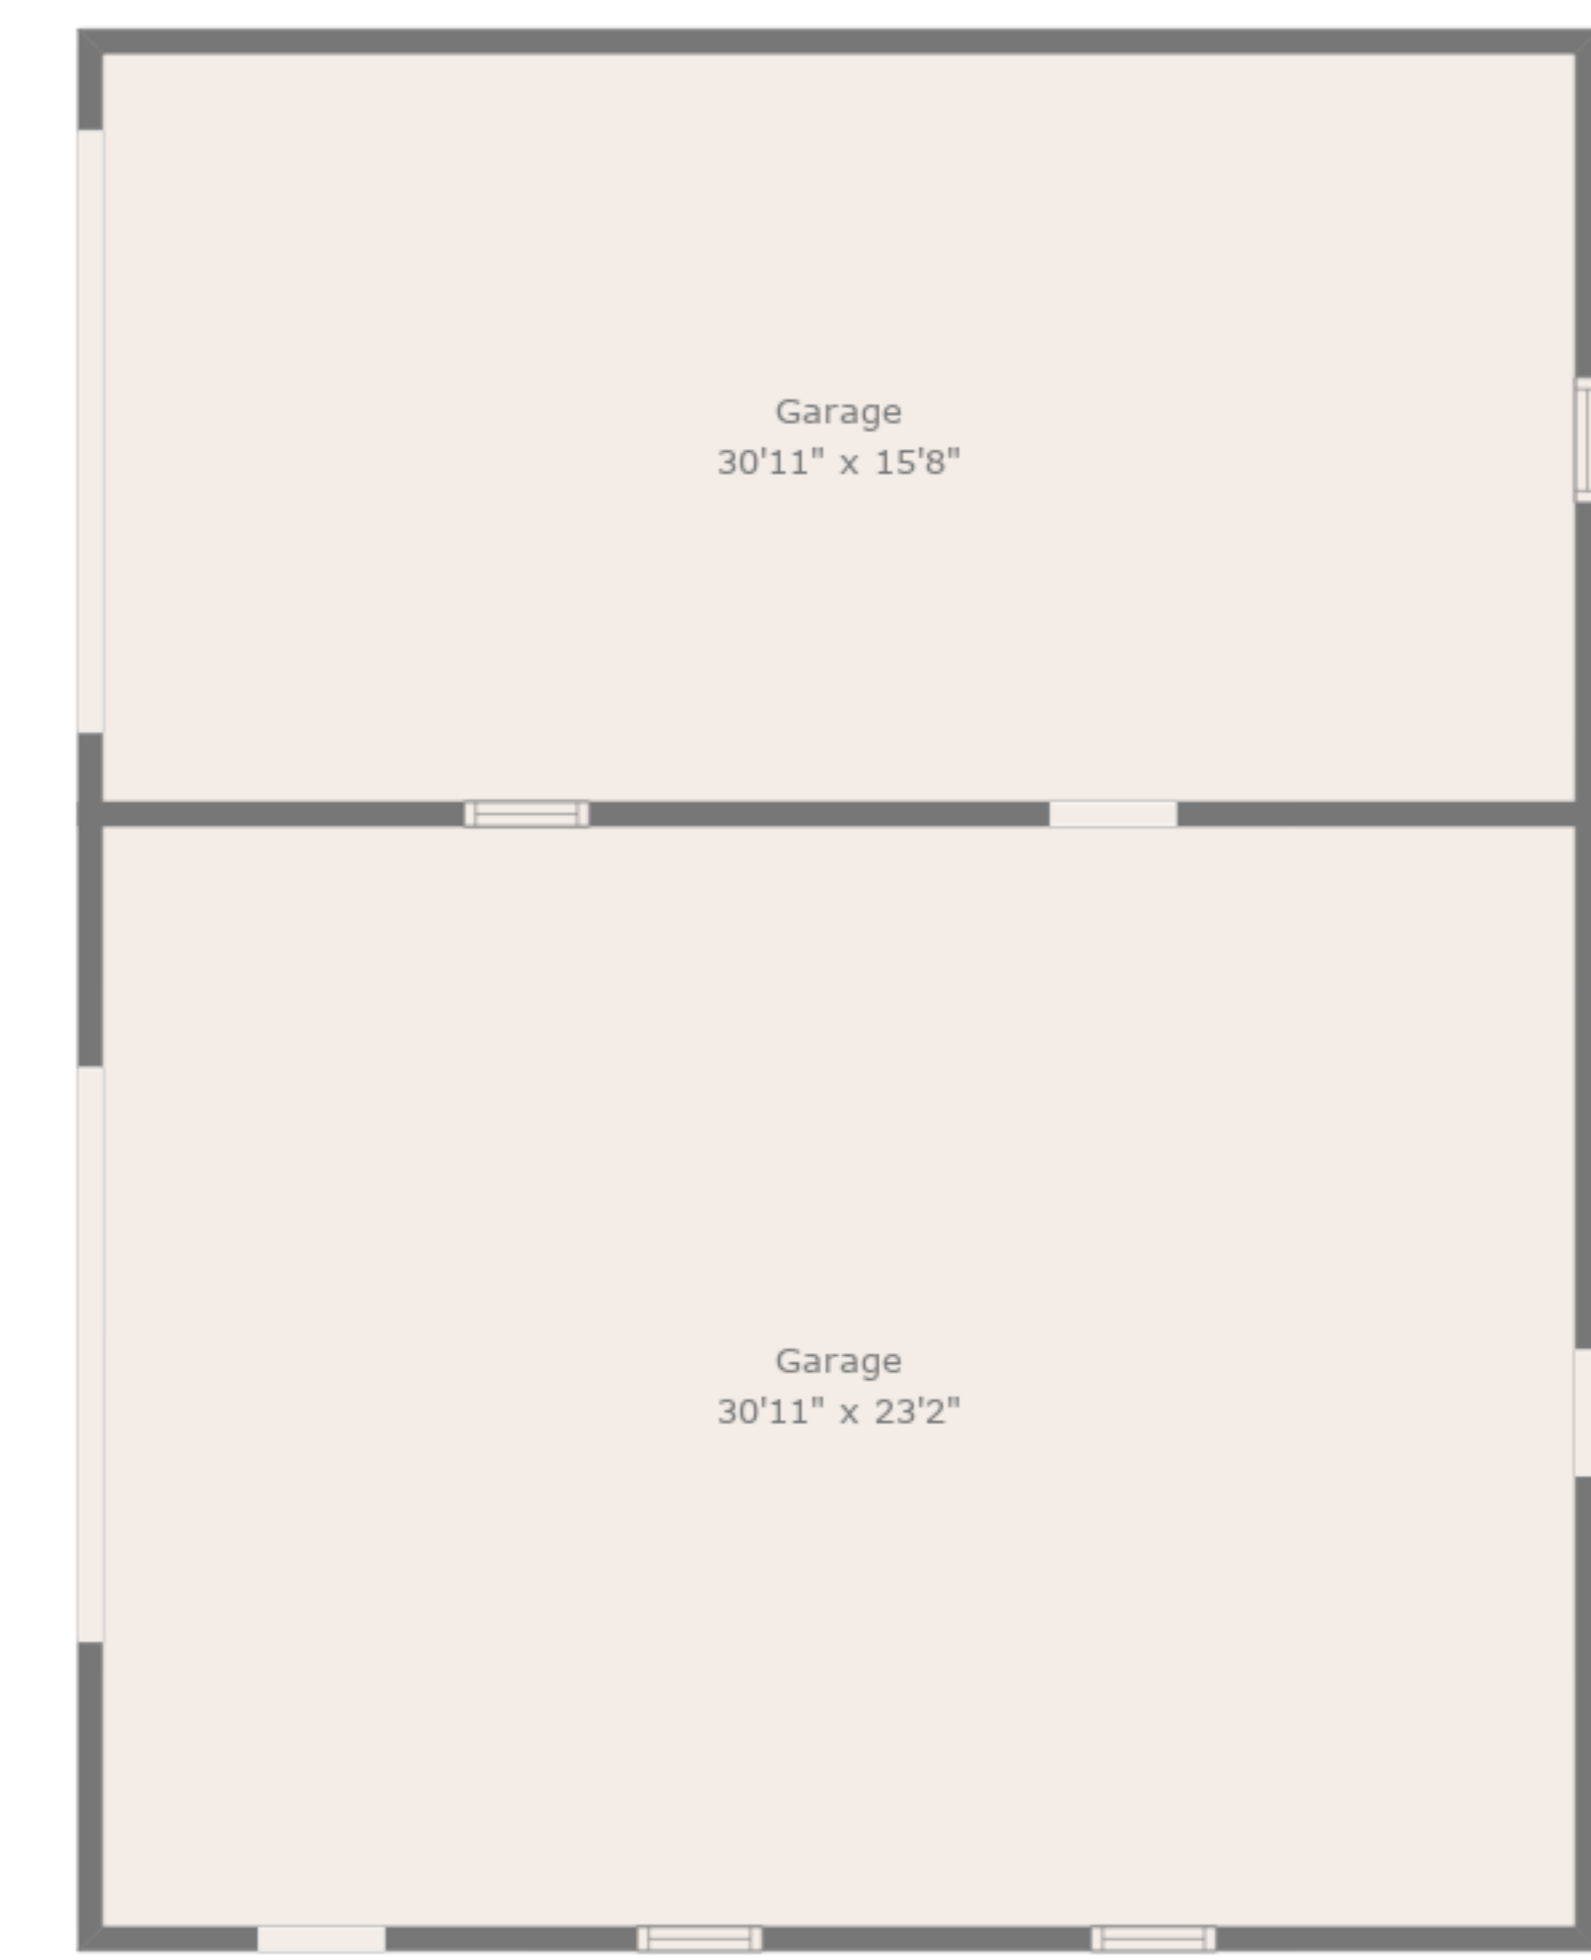

Garage  
28'7" x 49'6"

Room Dimensions Should Not Be Used For Total Sqft And Should Be Verified For Accuracy

Floor 1

Floor 2

Room Dimensions Should Not Be Used For Total Sqft And Should Be Verified For Accuracy