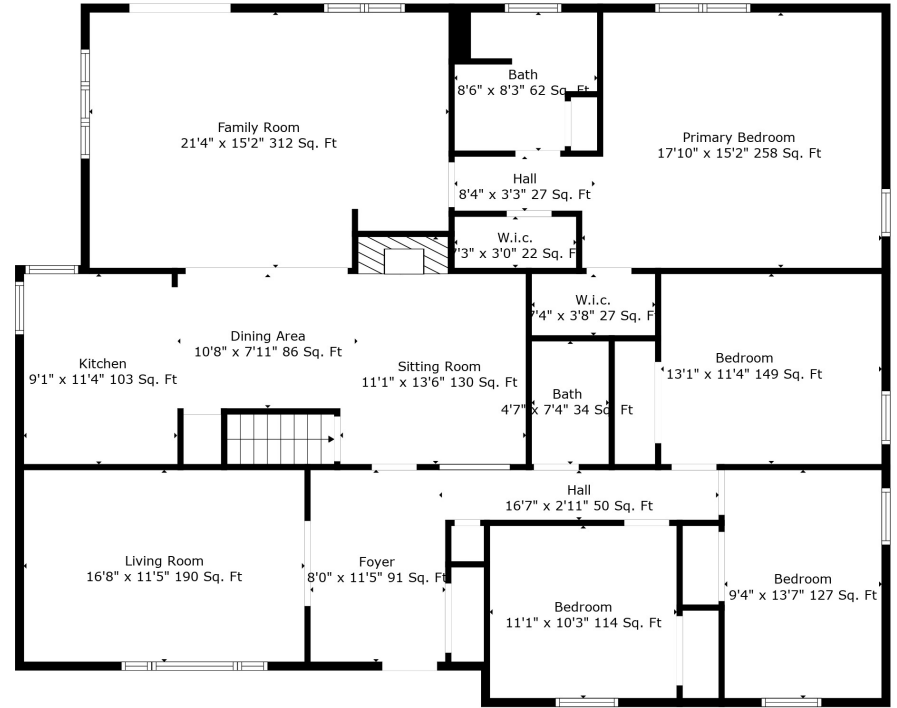

Floor 1

Floor 2

Total scanned area: 3433 sq. ft

Total scanned area: 3433 sq. ft

Total scanned area: 3433 sq. ft

Measurements Are Calculated By Cubicasa Technology. Deemed Highly Reliable But Not Guaranteed.