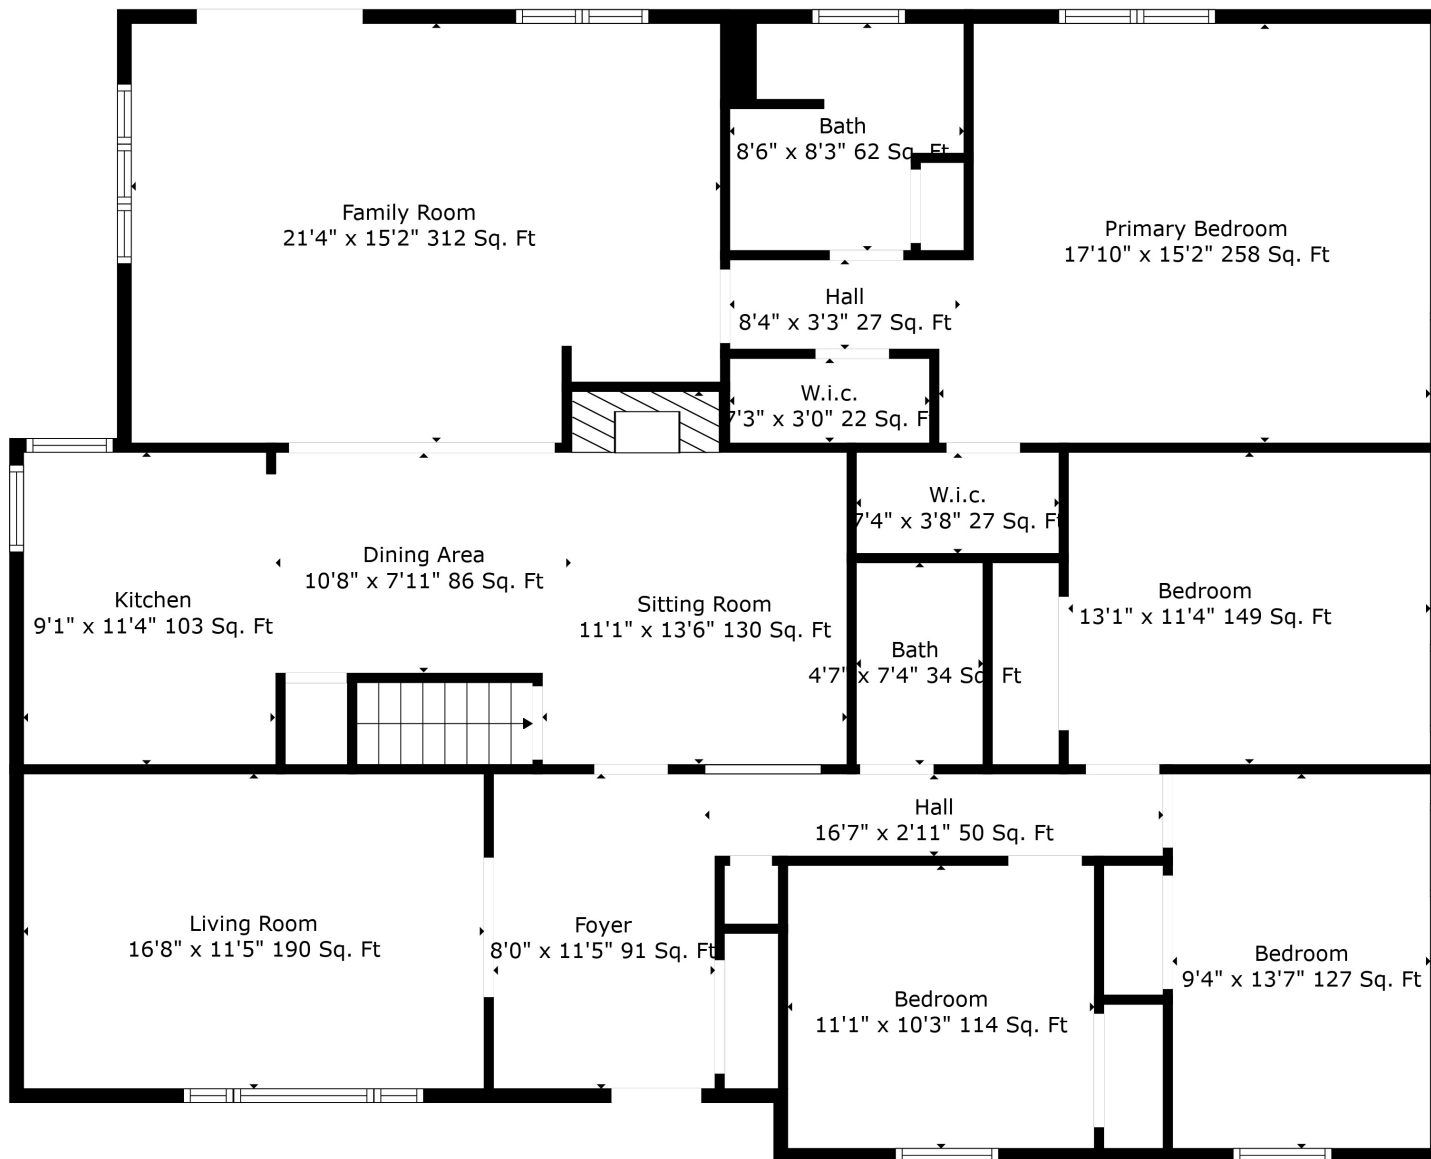

Floor 1

Floor 2

Total scanned area: 3433 sq. ft

Total scanned area: 3433 sq. ft

Total scanned area: 3433 sq. ft

Measurements Are Calculated By Cubicasa Technology. Deemed Highly Reliable But Not Guaranteed.