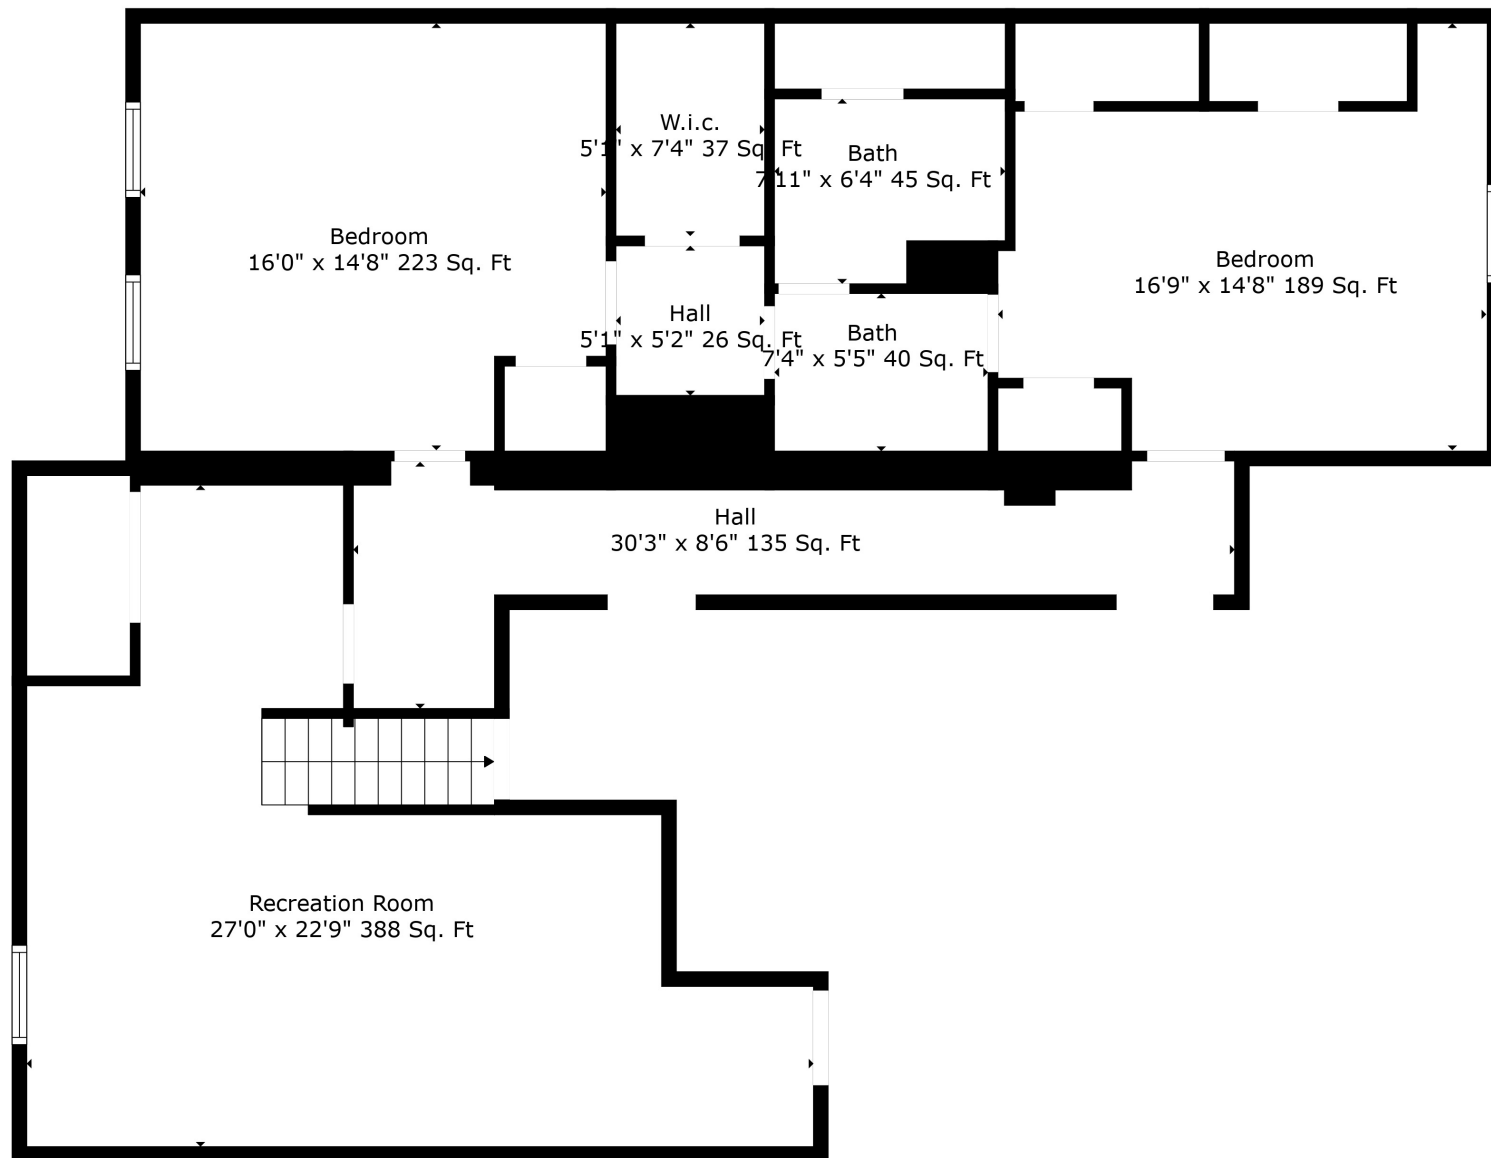

Floor 1

Floor 2

Total scanned area: 3433 sq. ft

Total scanned area: 3433 sq. ft

Total scanned area: 3433 sq. ft

Measurements Are Calculated By Cubicasa Technology. Deemed Highly Reliable But Not Guaranteed.