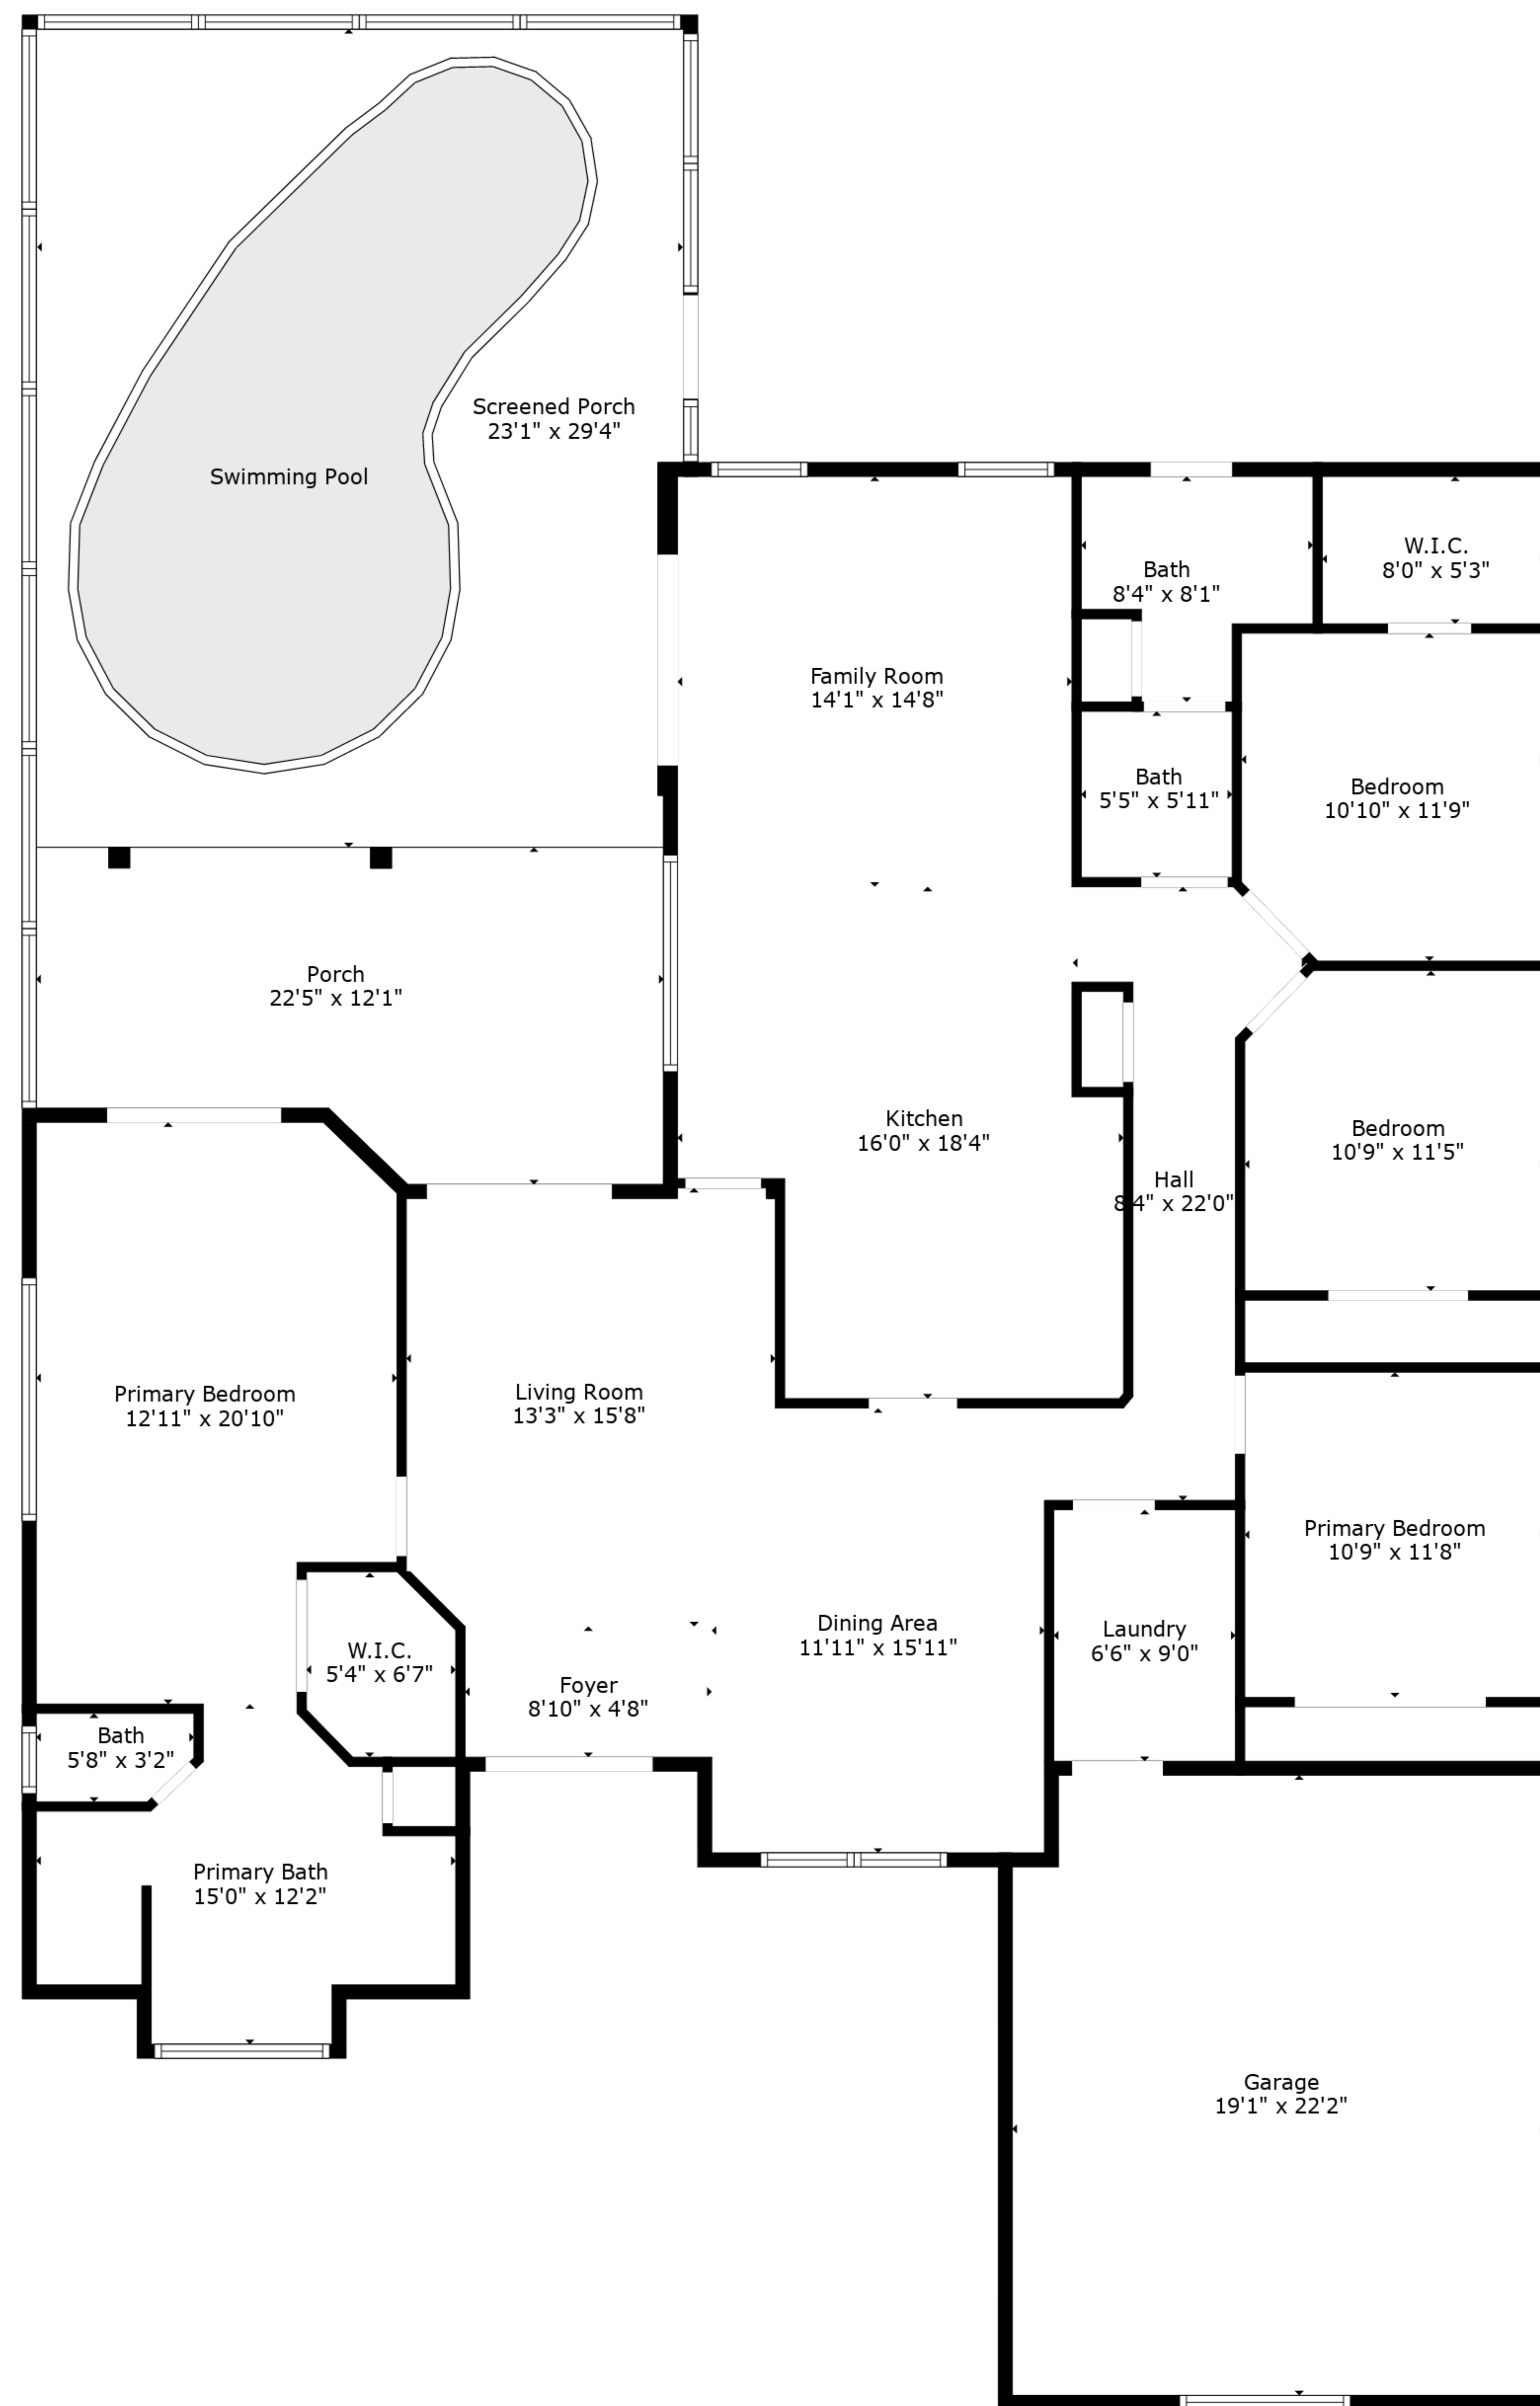

**TOTAL: 2096 sq. ft**

FLOOR 1: 2096 sq. ft

EXCLUDED AREAS: GARAGE: 418 sq. ft, PORCH: 239 sq. ft, SCREENED PORCH: 405 sq. ft

**TOTAL: 2096 sq. ft**

FLOOR 1: 2096 sq. ft

EXCLUDED AREAS: GARAGE: 418 sq. ft, PORCH: 239 sq. ft, SCREENED PORCH: 405 sq. ft