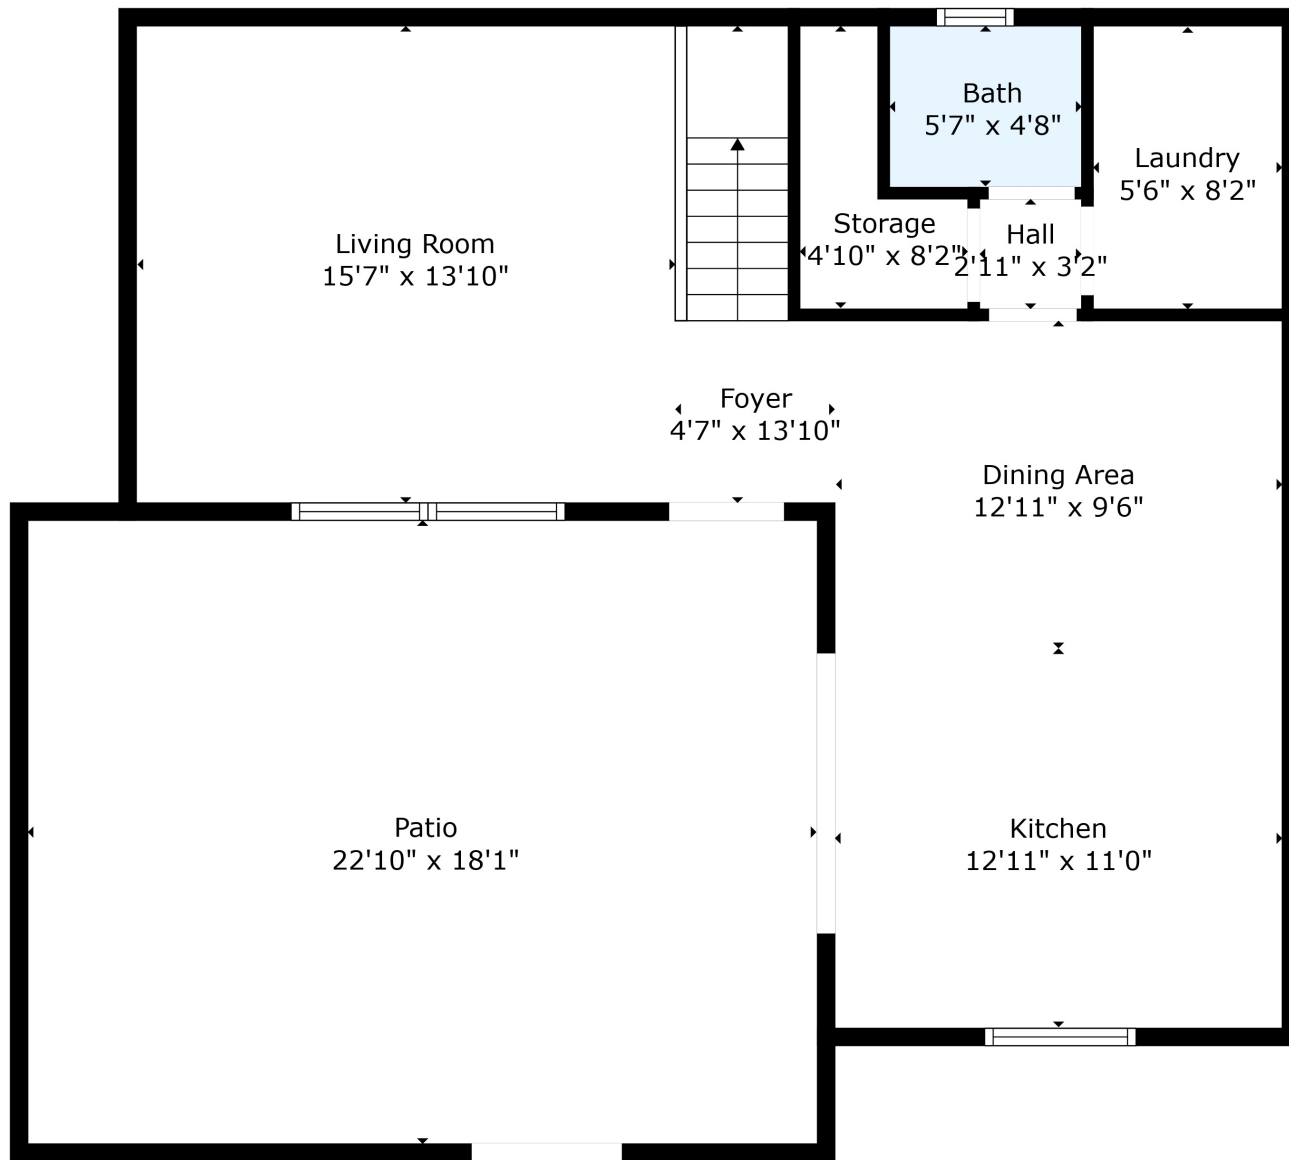

GROSS INTERNAL AREA
 FLOOR 1: 627 sq. ft, FLOOR 2: 654 sq. ft
 EXCLUDED AREAS: PATIO: 412 sq. ft, STORAGE: 27 sq. ft
 TOTAL: 1281 sq. ft

Measurements Are Calculated By Cubicasa Technology. Deemed Highly Reliable But Not Guaranteed.