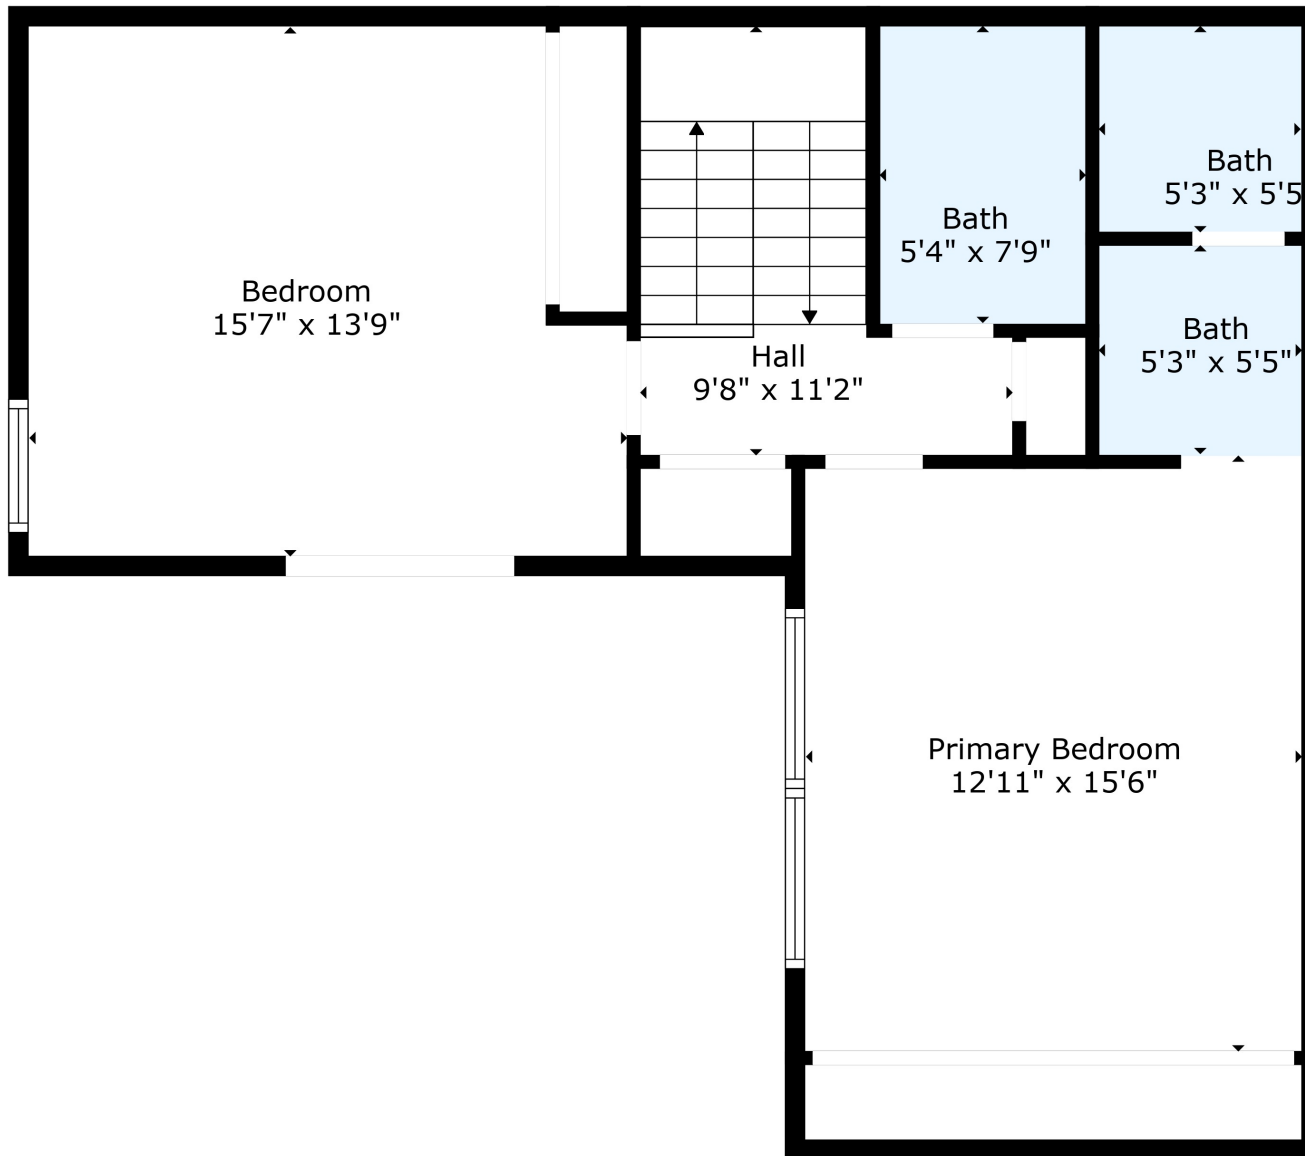

GROSS INTERNAL AREA
 FLOOR 1: 627 sq. ft, FLOOR 2: 654 sq. ft
 EXCLUDED AREAS: PATIO: 412 sq. ft, STORAGE: 27 sq. ft
 TOTAL: 1281 sq. ft

Measurements Are Calculated By Cubicasa Technology. Deemed Highly Reliable But Not Guaranteed.