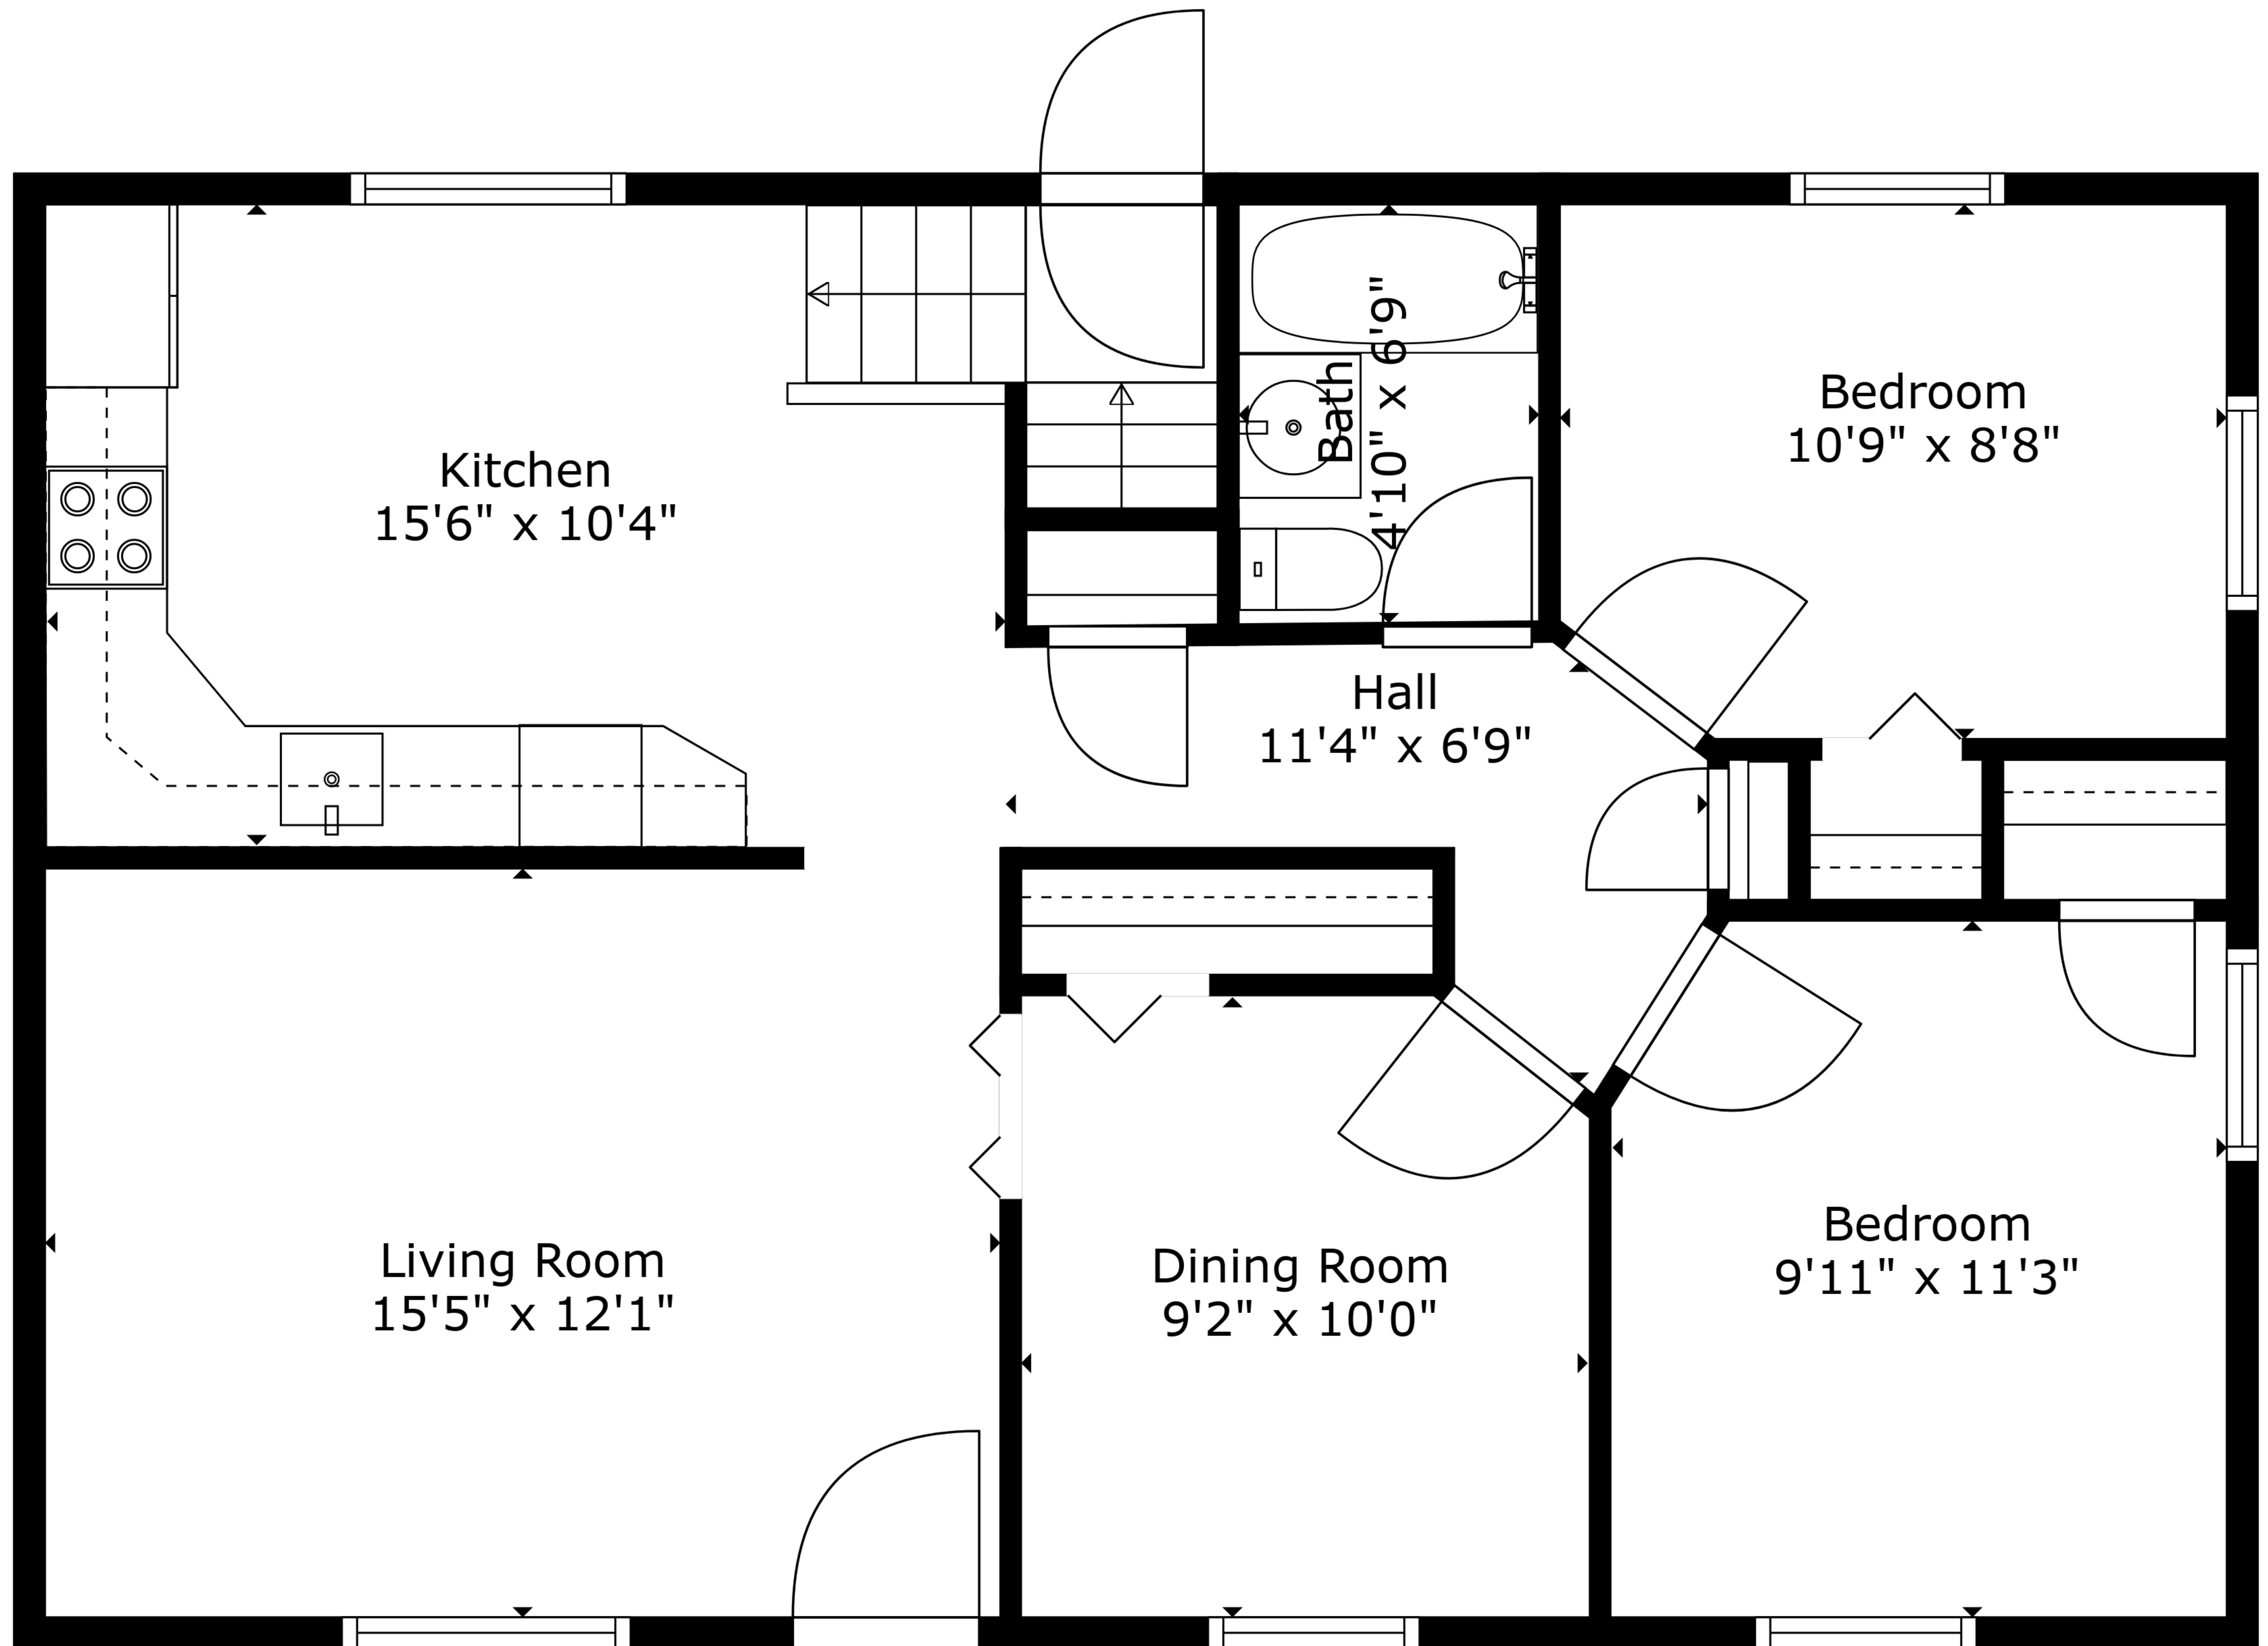

Recreation Room  
18'11" x 22'10"

Utility  
8'3" x 12'2"

Storage  
7'4" x 12'2"

Master Bedroom  
15'11" x 10'3"

**TOTAL: 1531 sq. ft**  
BELOW GROUND: 728 sq. ft, FLOOR 2: 803 sq. ft  
EXCLUDED AREAS: STORAGE: 75 sq. ft

Sizes And Dimensions Are Approximate And For Reference Only. Actual May Vary.

**TOTAL: 1531 sq. ft**

BELOW GROUND: 728 sq. ft, FLOOR 2: 803 sq. ft

EXCLUDED AREAS: STORAGE: 75 sq. ft

Sizes And Dimensions Are Approximate And For Reference Only. Actual May Vary.

Floor 2

Floor 1

**TOTAL: 1531 sq. ft**  
 BELOW GROUND: 728 sq. ft, FLOOR 2: 803 sq. ft  
 EXCLUDED AREAS: STORAGE: 75 sq. ft

Sizes And Dimensions Are Approximate And For Reference Only. Actual May Vary.