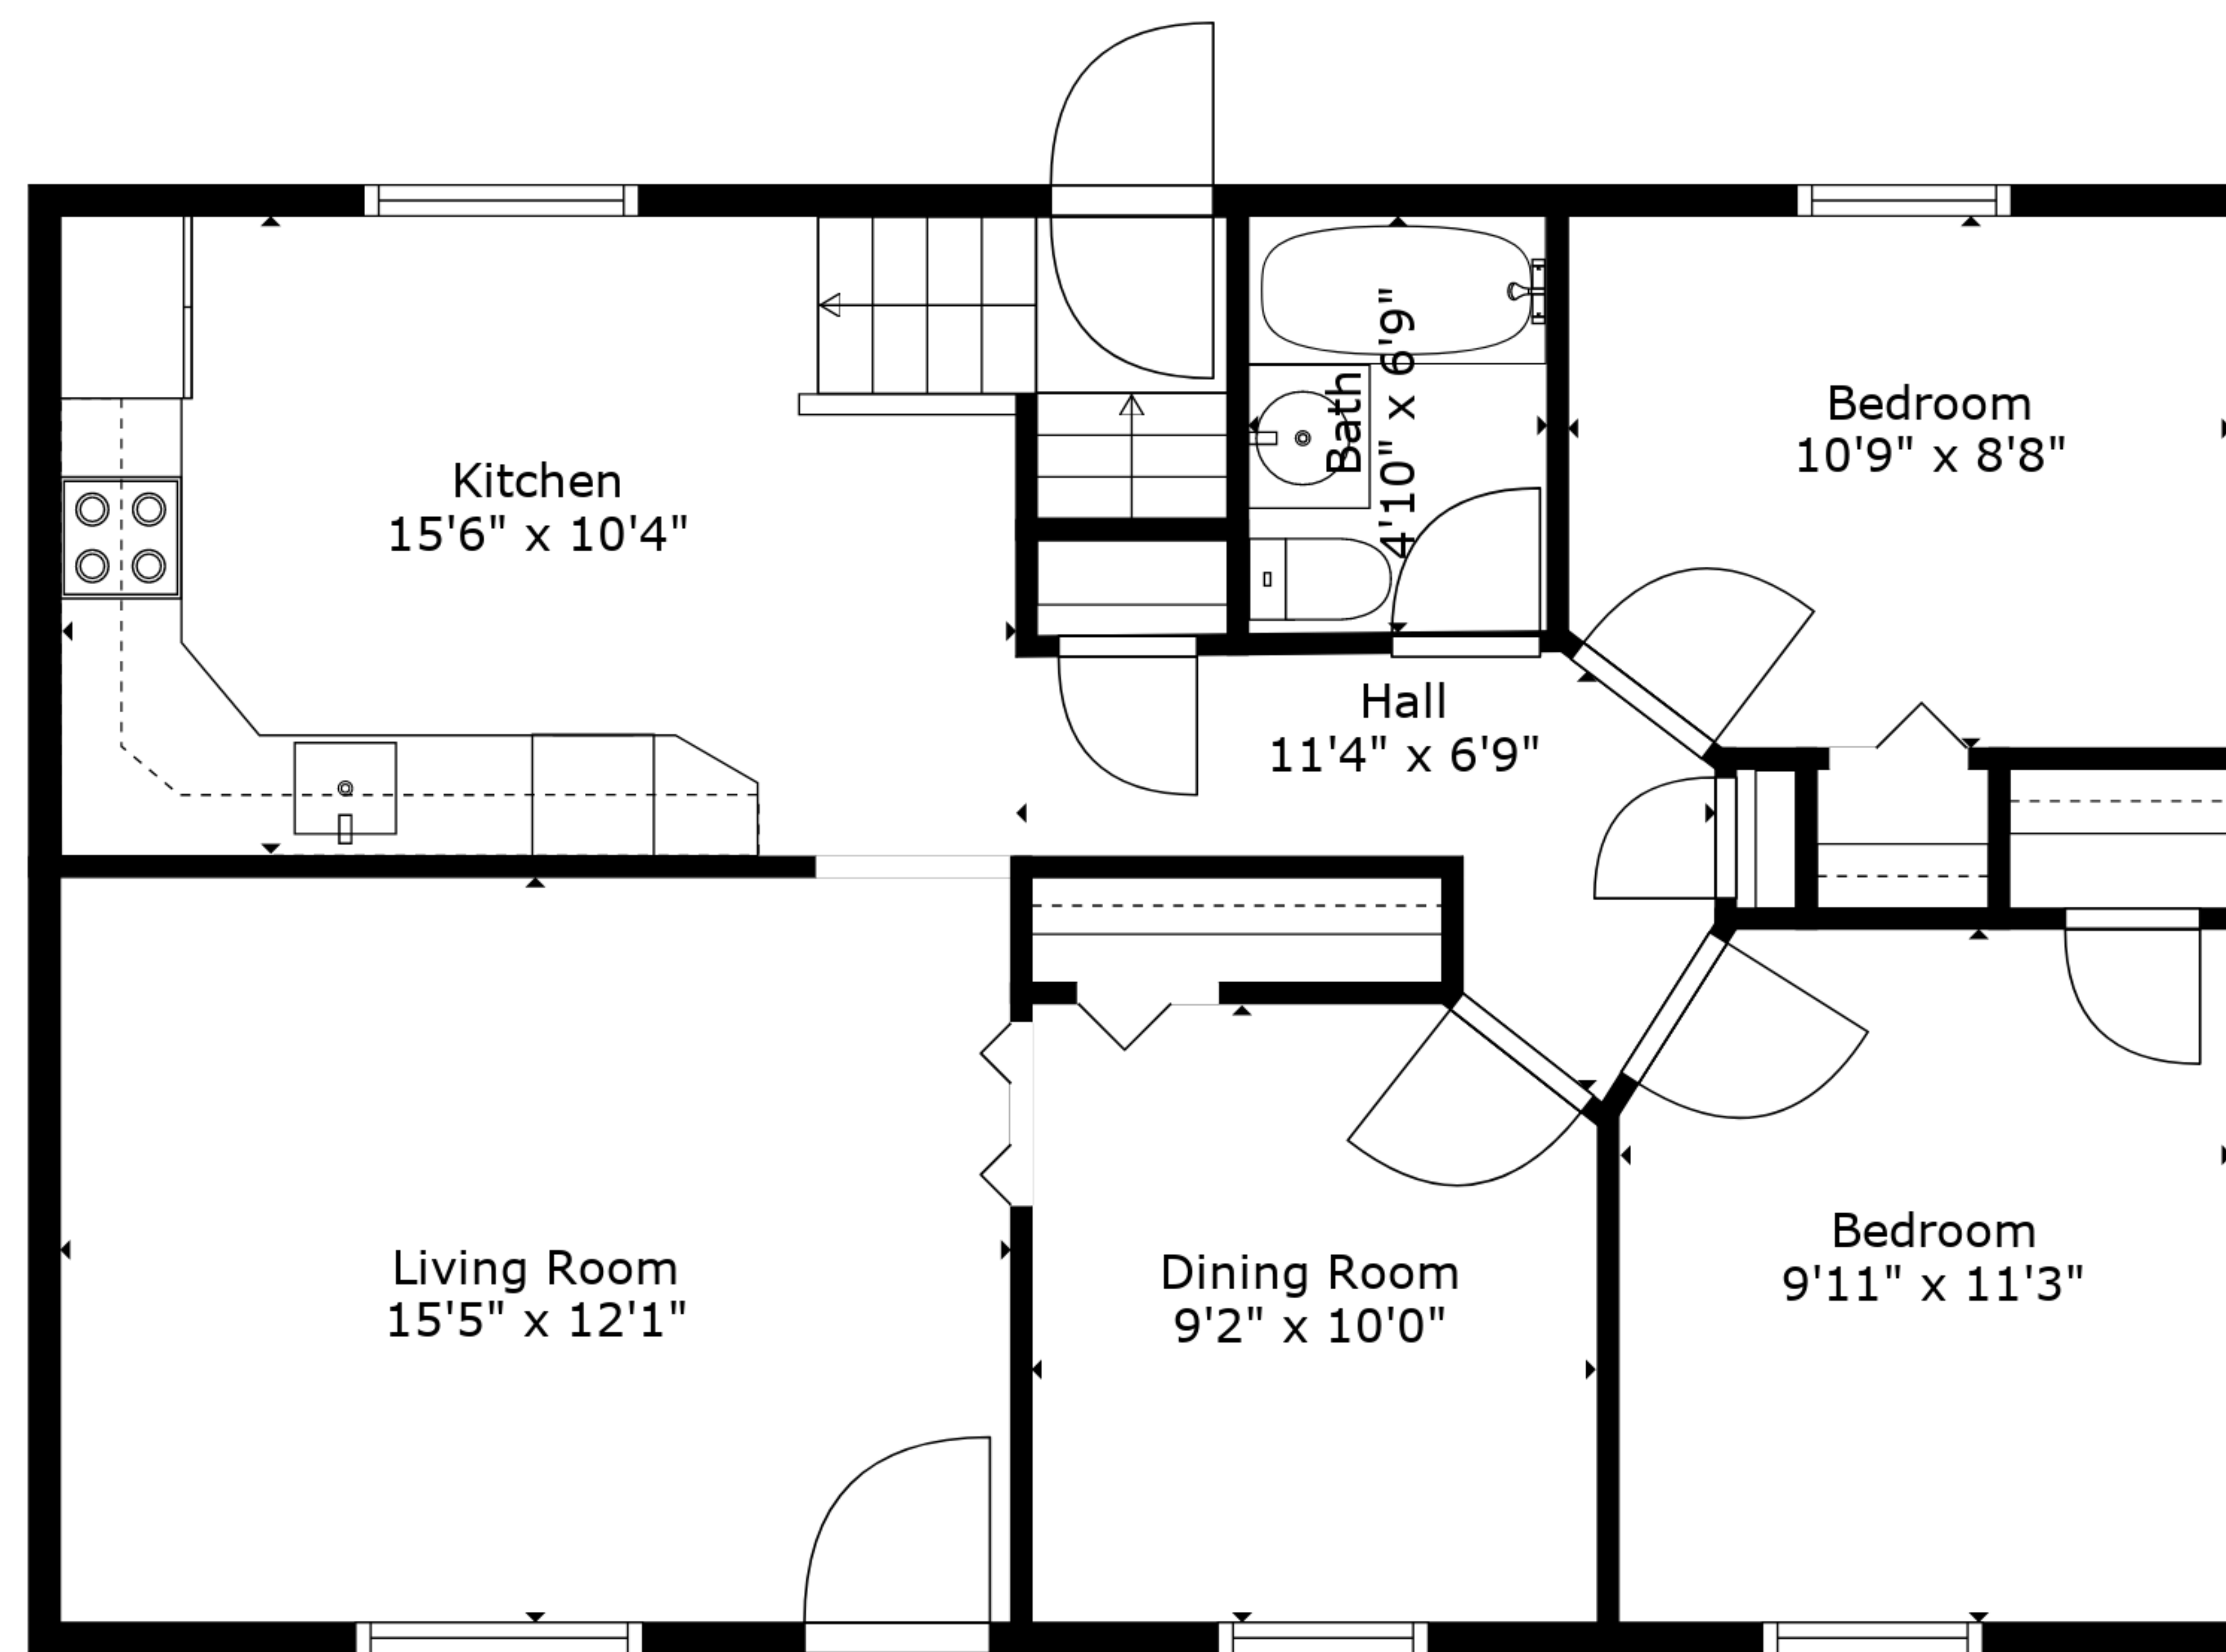

Recreation Room  
18'11" x 22'10"

Utility  
8'3" x 12'2"

Storage  
7'4" x 12'2"

Master Bedroom  
15'11" x 10'3"

**TOTAL: 1531 sq. ft**  
BELOW GROUND: 728 sq. ft, FLOOR 2: 803 sq. ft  
EXCLUDED AREAS: STORAGE: 75 sq. ft

Sizes And Dimensions Are Approximate And For Reference Only. Actual May Vary.

**TOTAL: 1531 sq. ft**

BELOW GROUND: 728 sq. ft, FLOOR 2: 803 sq. ft

EXCLUDED AREAS: STORAGE: 75 sq. ft

Sizes And Dimensions Are Approximate And For Reference Only. Actual May Vary.

Floor 2

Floor 1

**TOTAL: 1531 sq. ft**  
 BELOW GROUND: 728 sq. ft, FLOOR 2: 803 sq. ft  
 EXCLUDED AREAS: STORAGE: 75 sq. ft

Sizes And Dimensions Are Approximate And For Reference Only. Actual May Vary.