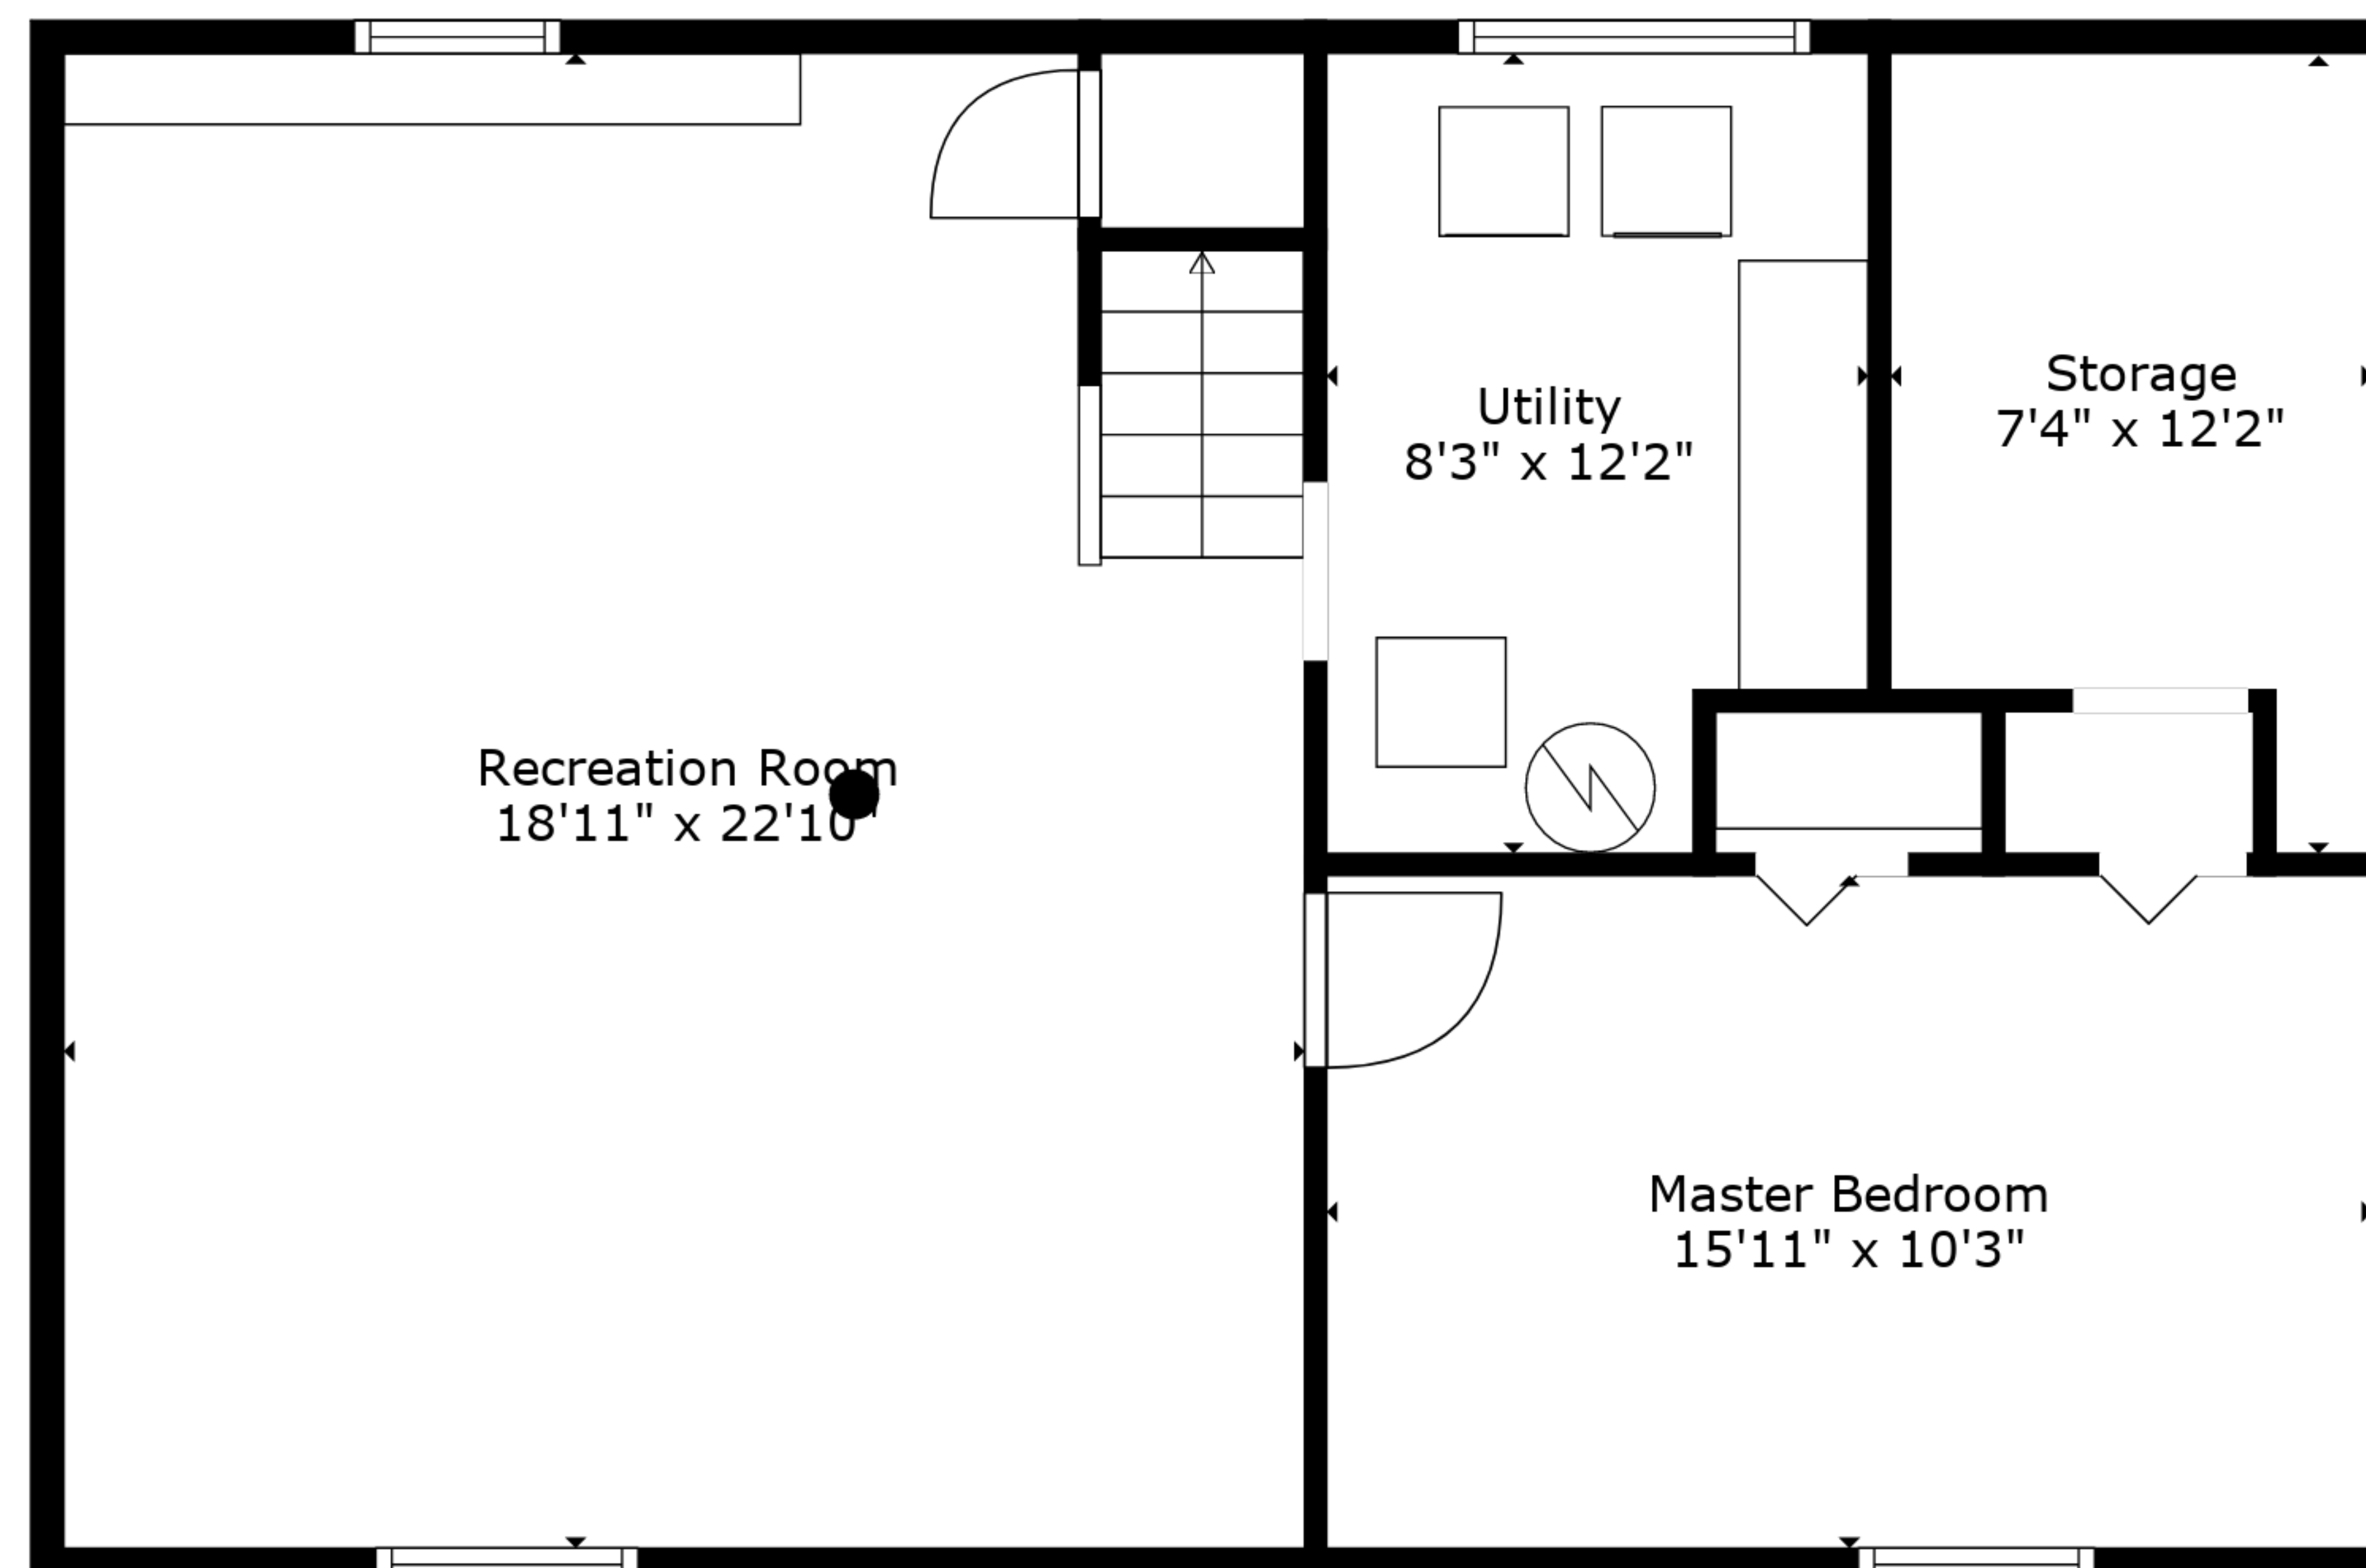

Recreation Room  
18'11" x 22'10"

Utility  
8'3" x 12'2"

Storage  
7'4" x 12'2"

Master Bedroom  
15'11" x 10'3"

**TOTAL: 1531 sq. ft**  
BELOW GROUND: 728 sq. ft, FLOOR 2: 803 sq. ft  
EXCLUDED AREAS: STORAGE: 75 sq. ft

Sizes And Dimensions Are Approximate And For Reference Only. Actual May Vary.

**TOTAL: 1531 sq. ft**

BELOW GROUND: 728 sq. ft, FLOOR 2: 803 sq. ft

EXCLUDED AREAS: STORAGE: 75 sq. ft

Sizes And Dimensions Are Approximate And For Reference Only. Actual May Vary.

Floor 2

Floor 1

**TOTAL: 1531 sq. ft**  
 BELOW GROUND: 728 sq. ft, FLOOR 2: 803 sq. ft  
 EXCLUDED AREAS: STORAGE: 75 sq. ft

Sizes And Dimensions Are Approximate And For Reference Only. Actual May Vary.