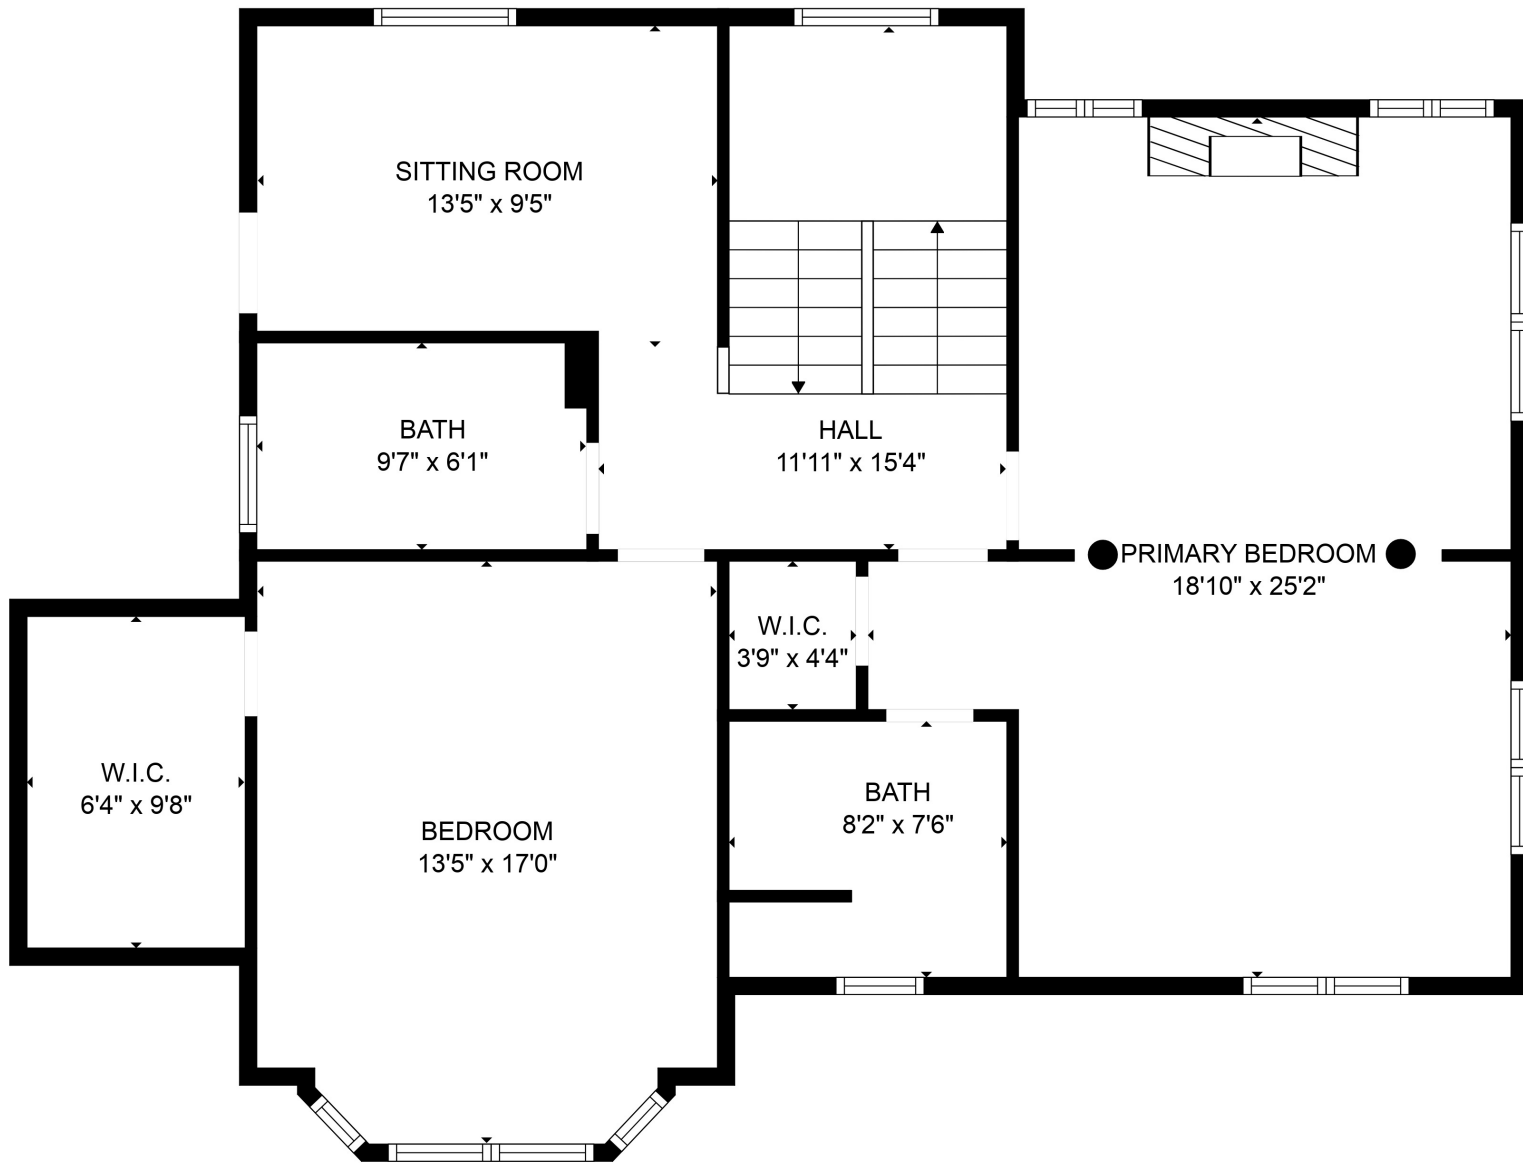

Total scanned area: 4433 sq. ft

MEASUREMENTS ARE CALCULATED BY CUBICASA TECHNOLOGY. DEEMED HIGHLY RELIABLE BUT NOT GUARANTEED.

Total scanned area: 4433 sq. ft

MEASUREMENTS ARE CALCULATED BY CUBICASA TECHNOLOGY. DEEMED HIGHLY RELIABLE BUT NOT GUARANTEED.