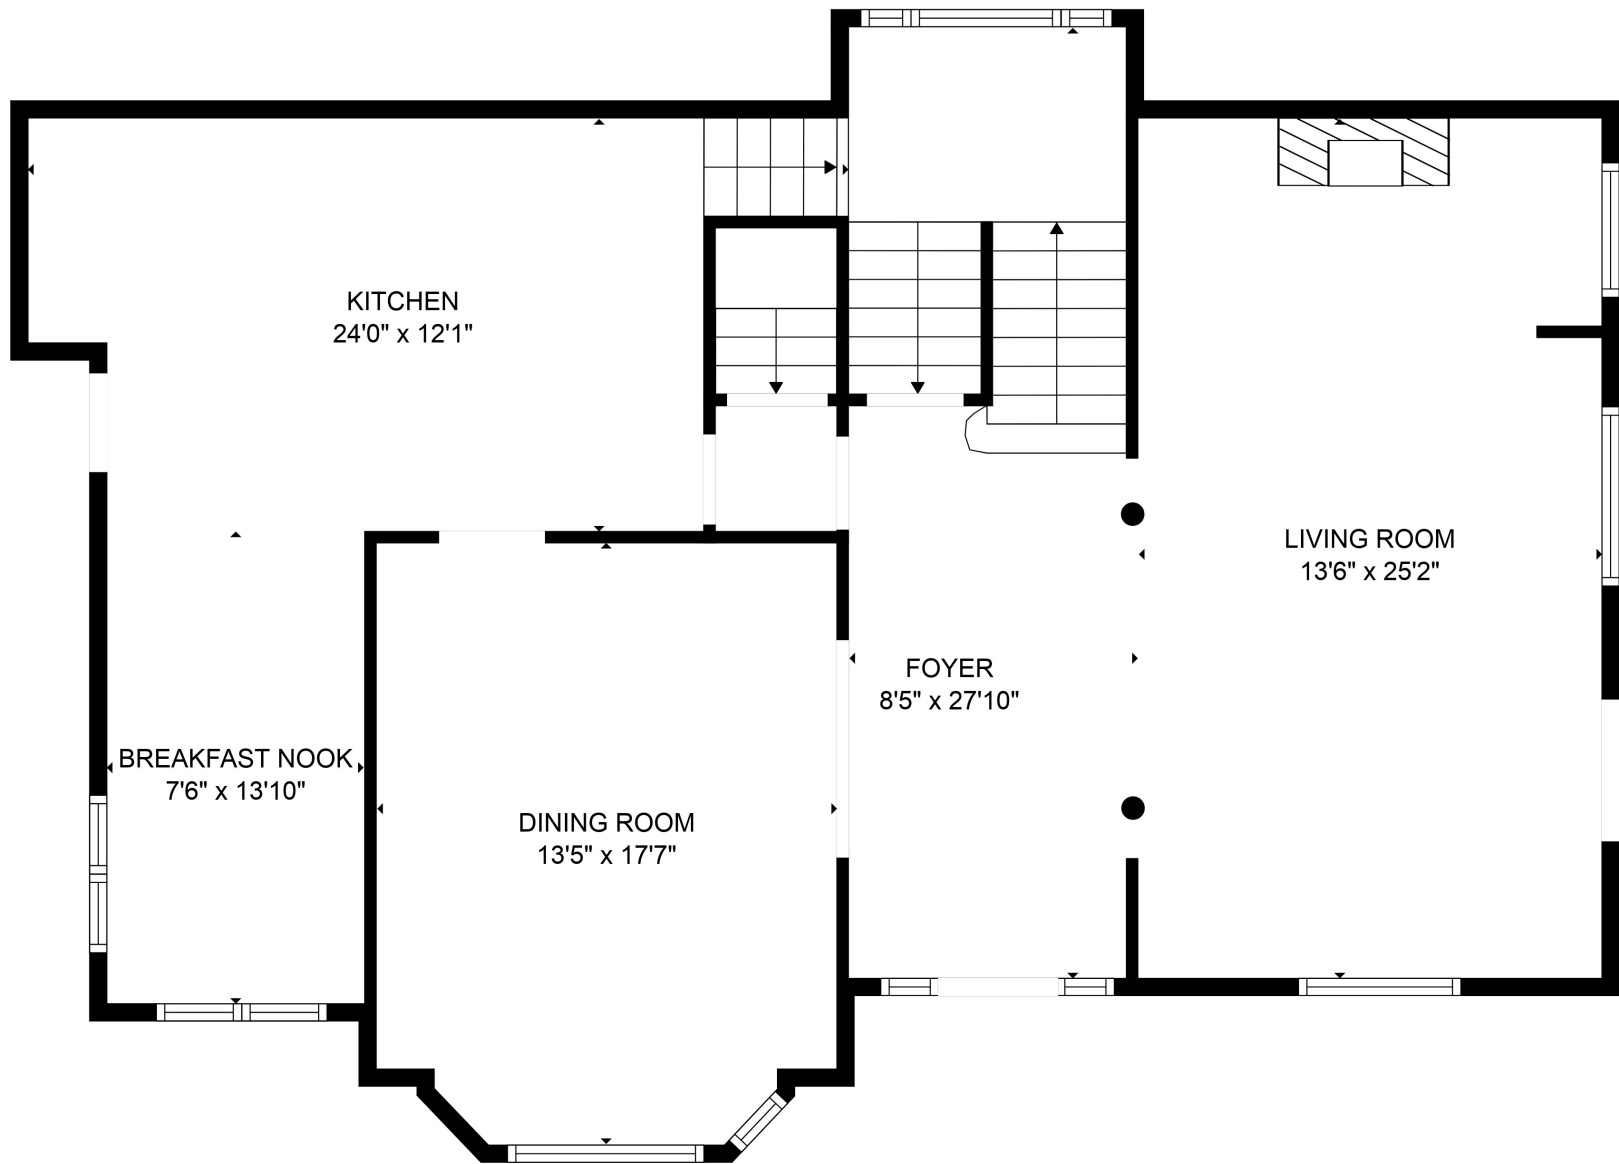

Total scanned area: 4433 sq. ft

MEASUREMENTS ARE CALCULATED BY CUBICASA TECHNOLOGY. DEEMED HIGHLY RELIABLE BUT NOT GUARANTEED.

Total scanned area: 4433 sq. ft

MEASUREMENTS ARE CALCULATED BY CUBICASA TECHNOLOGY. DEEMED HIGHLY RELIABLE BUT NOT GUARANTEED.