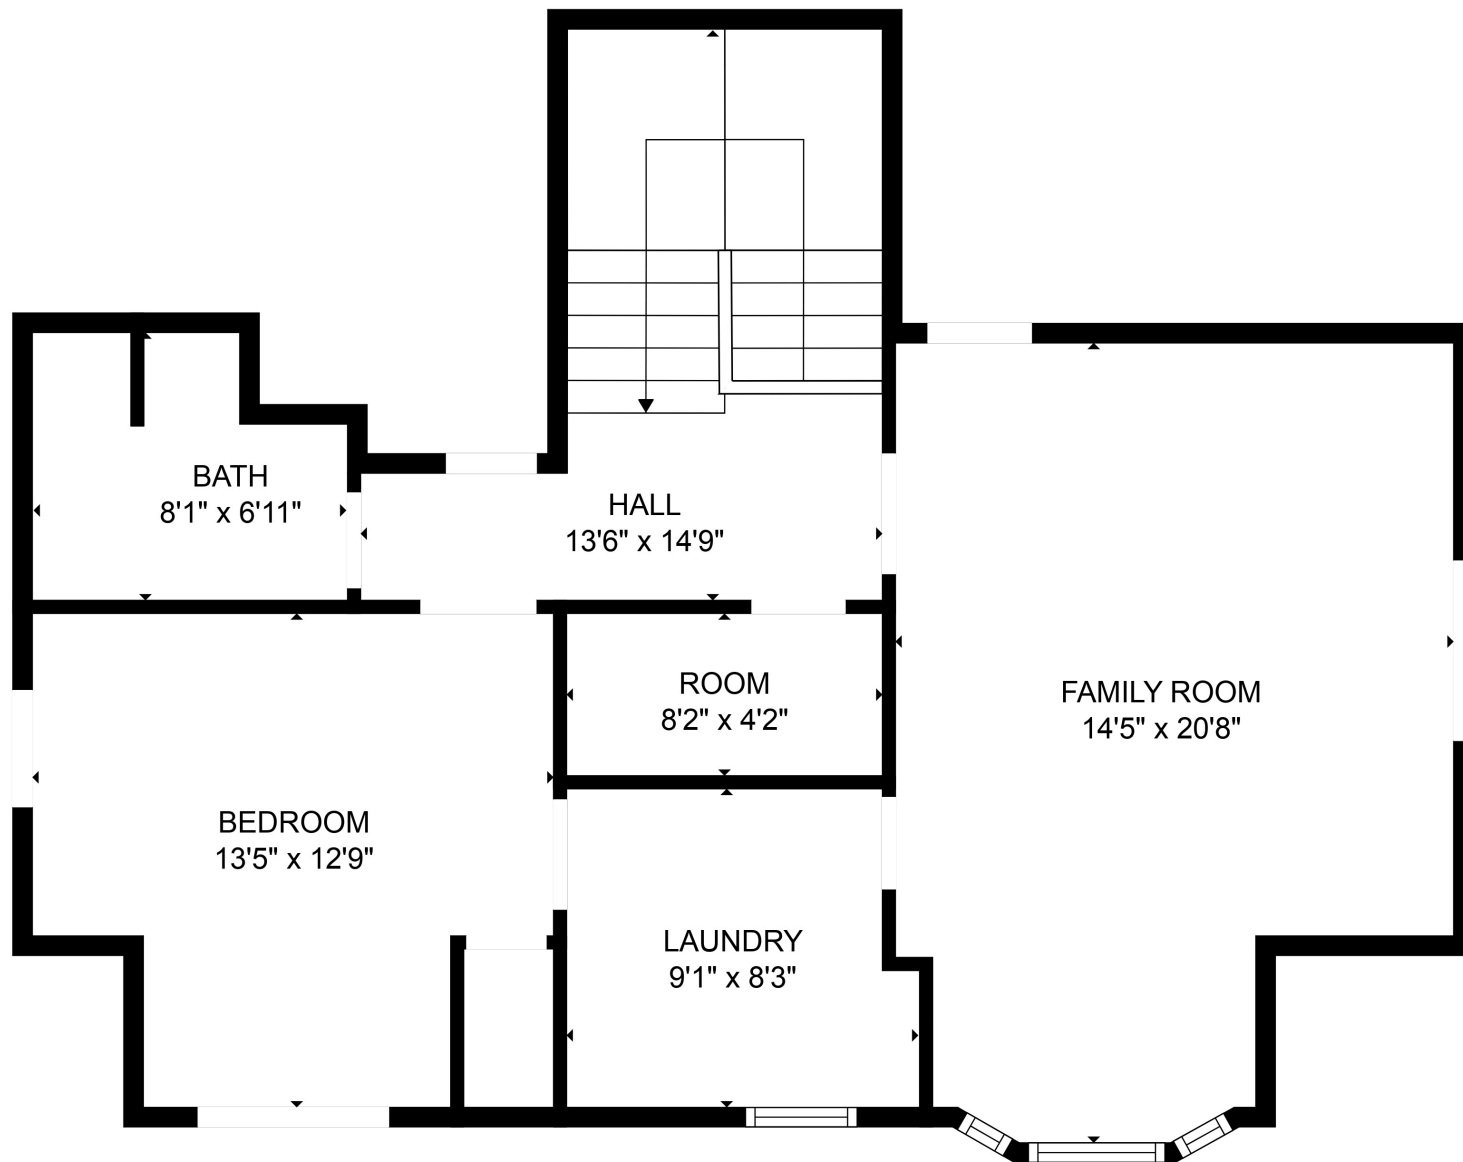

Total scanned area: 4433 sq. ft

MEASUREMENTS ARE CALCULATED BY CUBICASA TECHNOLOGY. DEEMED HIGHLY RELIABLE BUT NOT GUARANTEED.

Total scanned area: 4433 sq. ft

MEASUREMENTS ARE CALCULATED BY CUBICASA TECHNOLOGY. DEEMED HIGHLY RELIABLE BUT NOT GUARANTEED.