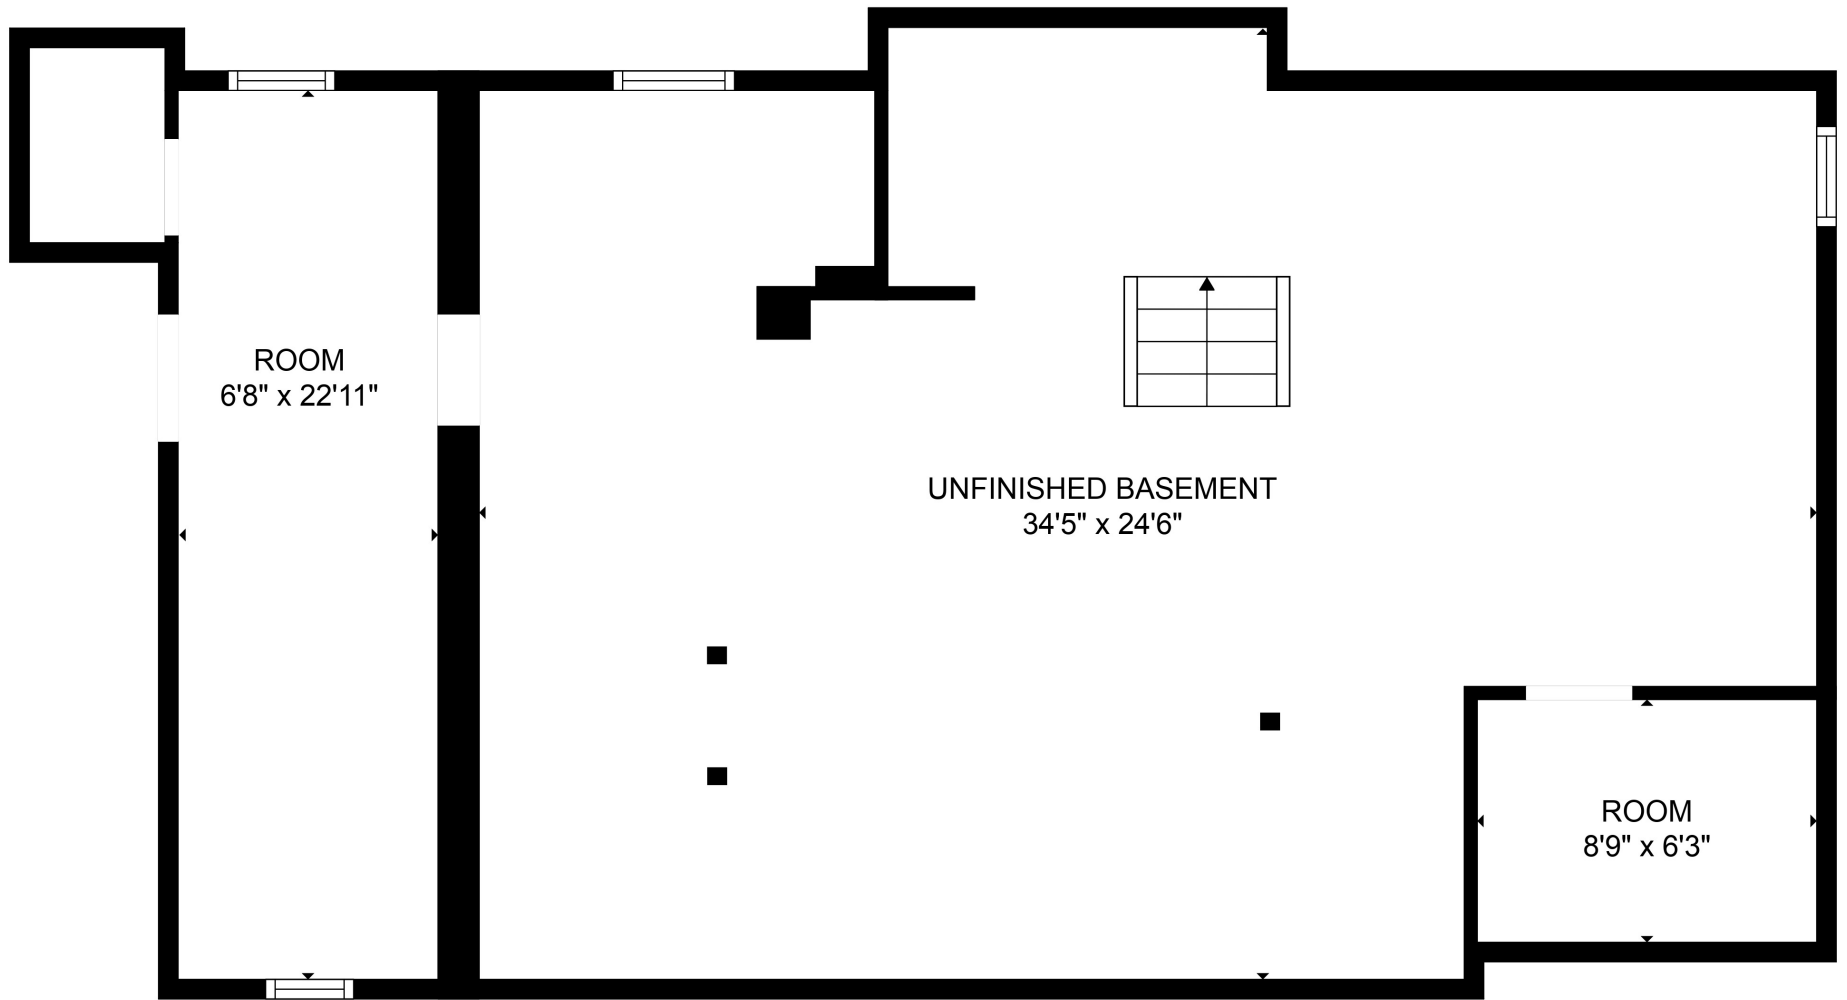

Total scanned area: 4433 sq. ft

MEASUREMENTS ARE CALCULATED BY CUBICASA TECHNOLOGY. DEEMED HIGHLY RELIABLE BUT NOT GUARANTEED.

Total scanned area: 4433 sq. ft

MEASUREMENTS ARE CALCULATED BY CUBICASA TECHNOLOGY. DEEMED HIGHLY RELIABLE BUT NOT GUARANTEED.