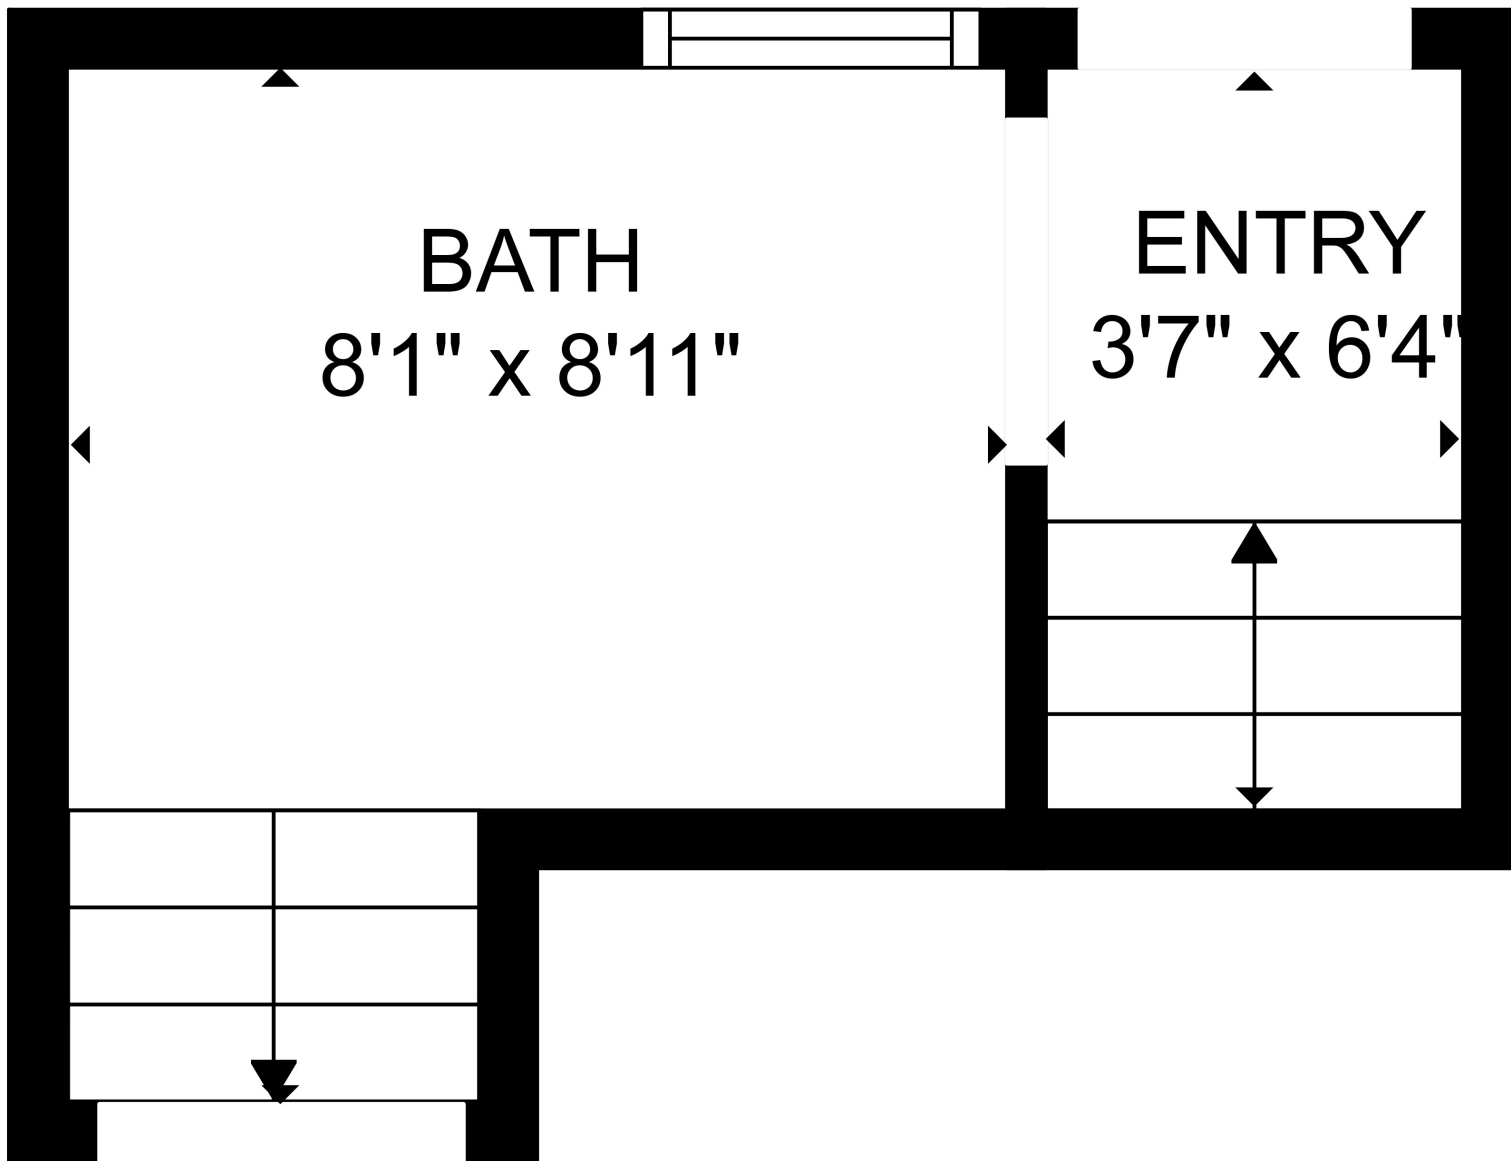

Total scanned area: 4433 sq. ft

MEASUREMENTS ARE CALCULATED BY CUBICASA TECHNOLOGY. DEEMED HIGHLY RELIABLE BUT NOT GUARANTEED.

Total scanned area: 4433 sq. ft

MEASUREMENTS ARE CALCULATED BY CUBICASA TECHNOLOGY. DEEMED HIGHLY RELIABLE BUT NOT GUARANTEED.