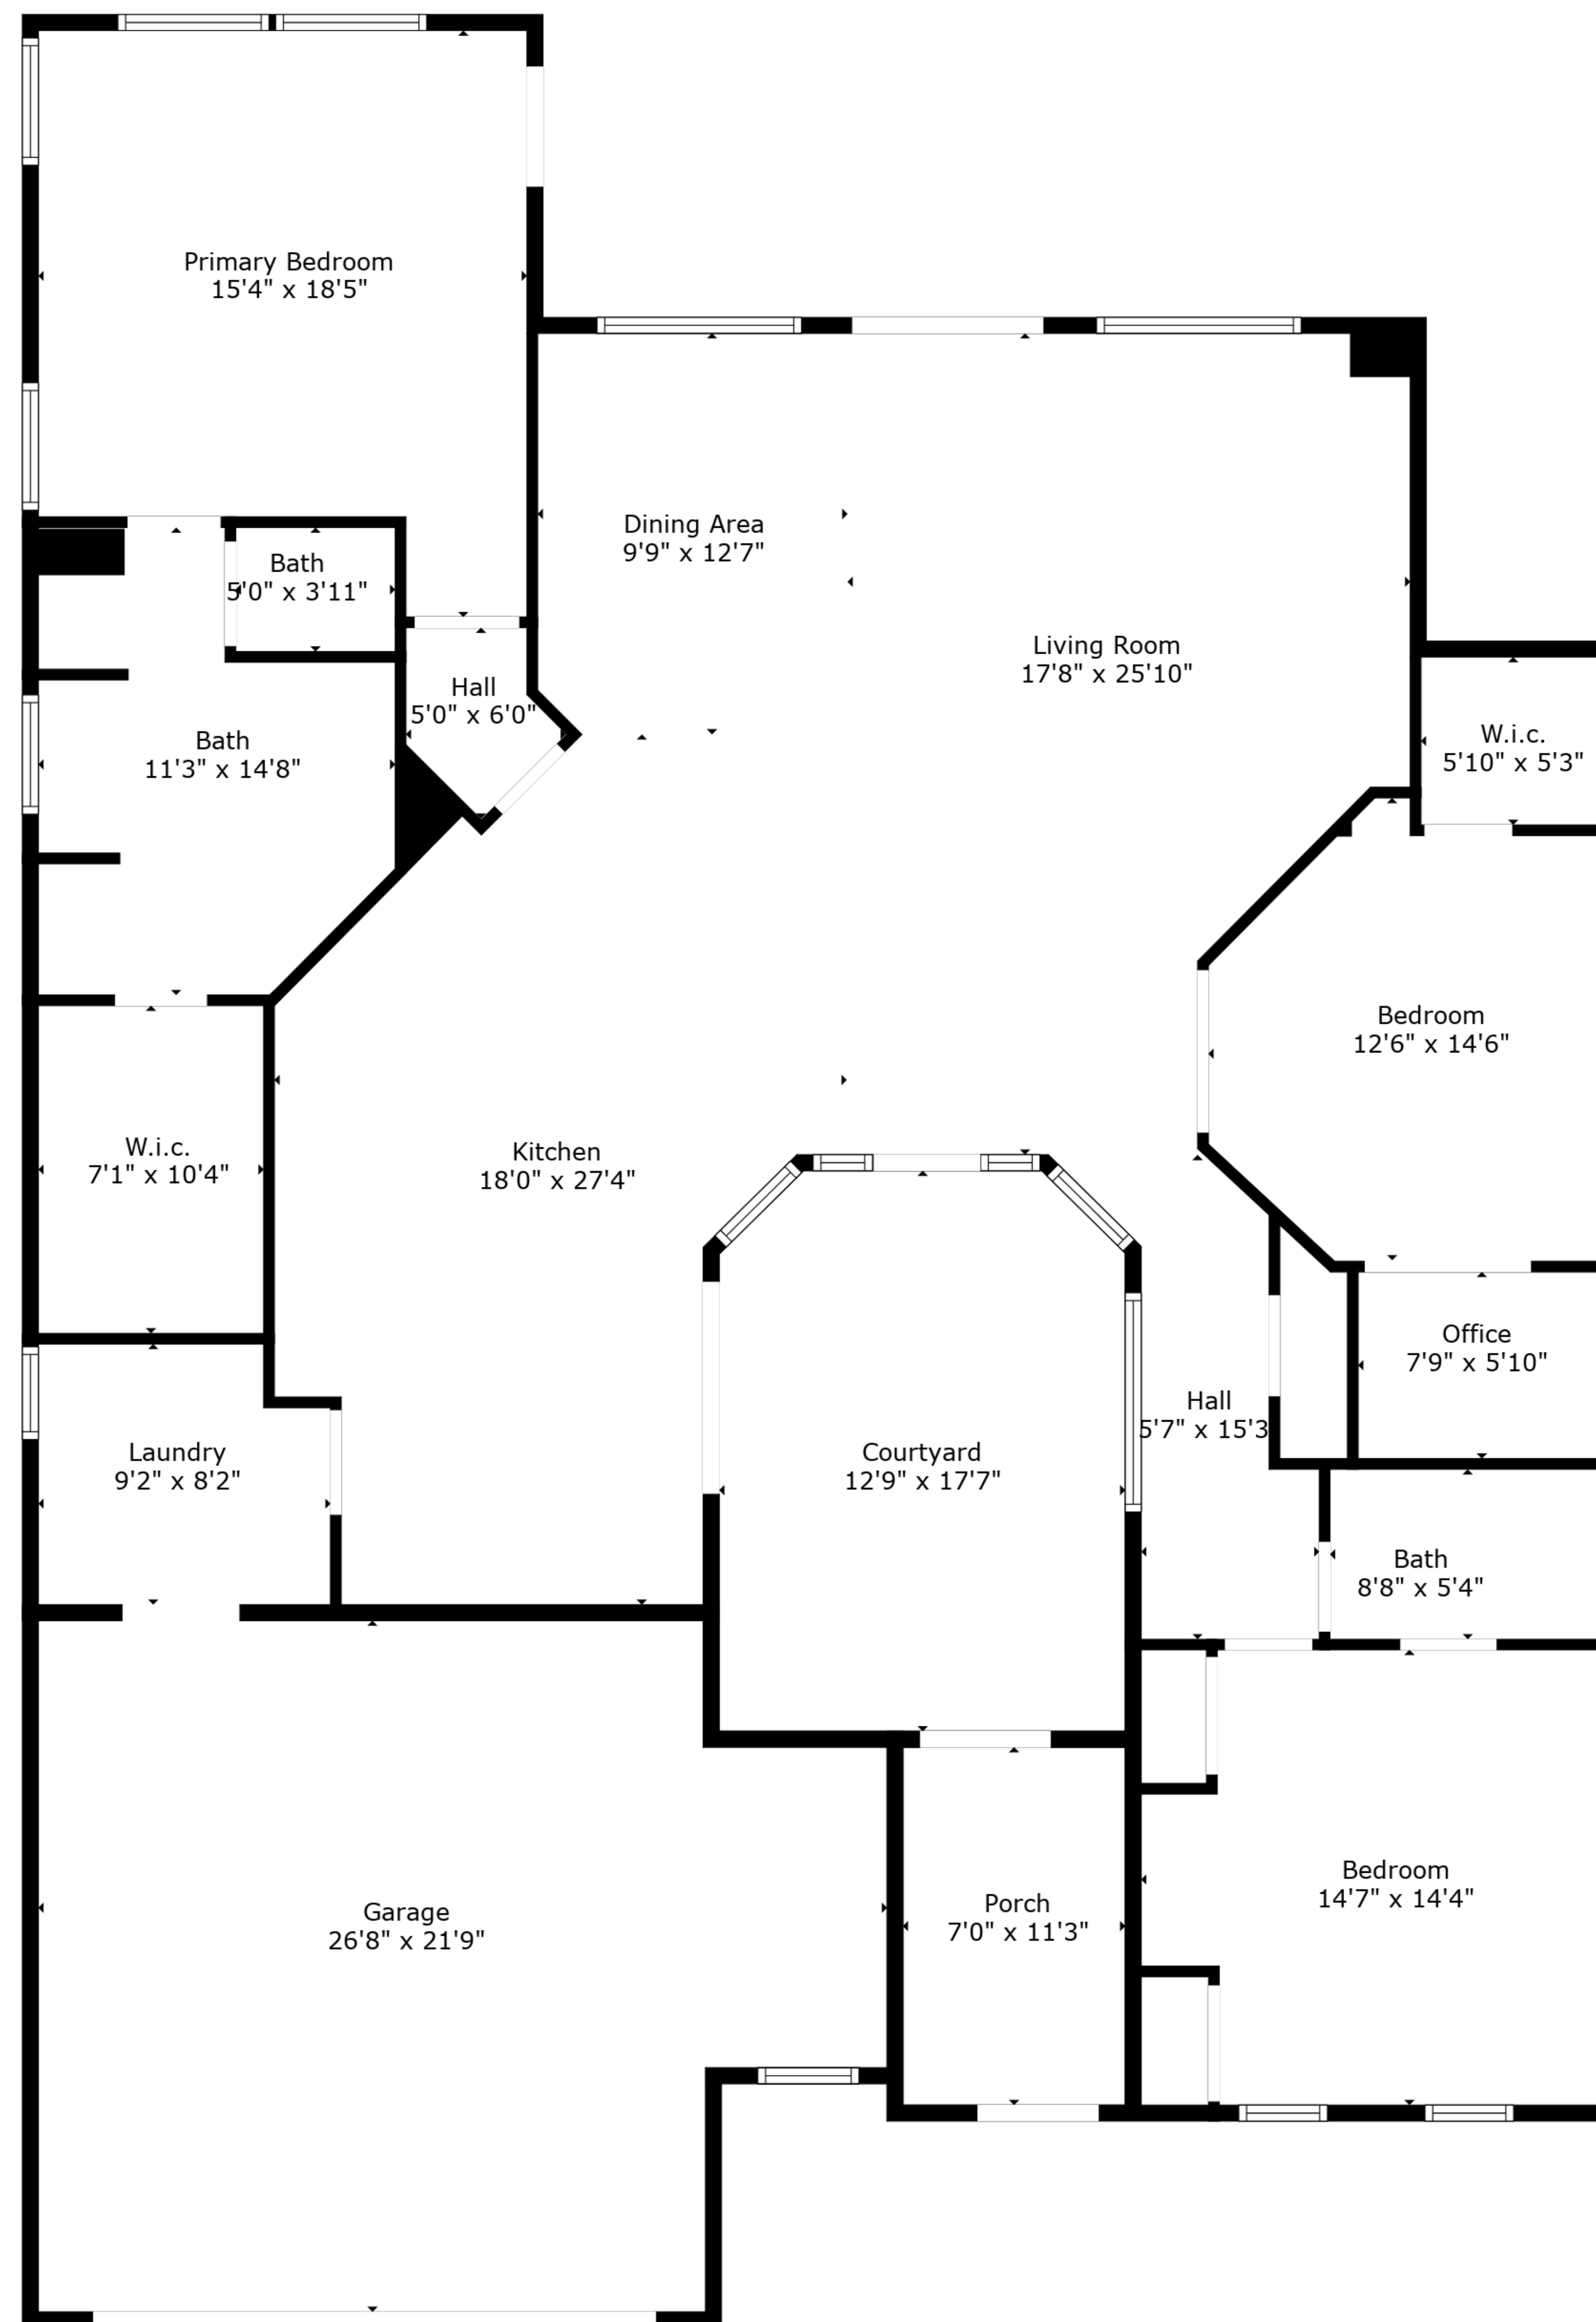

TOTAL: 2096 sq. ft

FLOOR 1: 2096 sq. ft

EXCLUDED AREAS: GARAGE: 512 sq. ft, PORCH: 79 sq. ft, COURTYARD: 218 sq. ft

Measurements Are Deemed Reliable, But Not Guaranteed.

TOTAL: 2096 sq. ft

FLOOR 1: 2096 sq. ft

EXCLUDED AREAS: GARAGE: 512 sq. ft, PORCH: 79 sq. ft, COURTYARD: 218 sq. ft

Measurements Are Deemed Reliable, But Not Guaranteed.