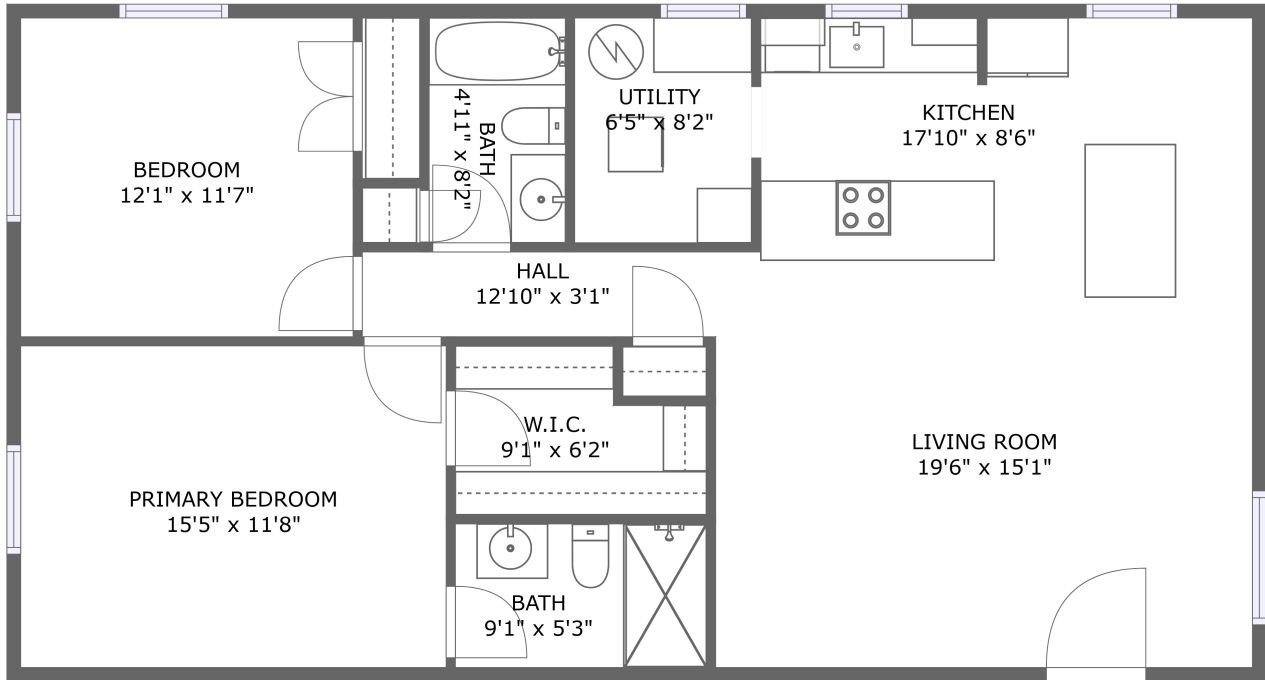

1719 Belleair Forest Drive, Belleair, Pinellas County, Florida, United States, 33756, B

FLOOR 1

Property summary

0 Garages

2 Bedrooms

2 Bathrooms

0 Half baths

1 Floors

1,056
Gross living
area sqft

1,056
Total sqft