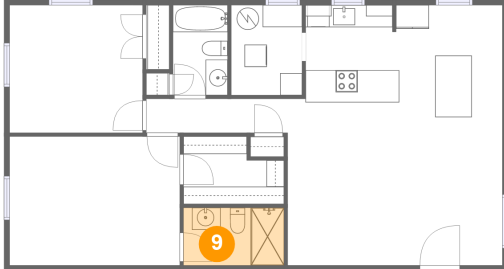

**1719 Belleair Forest Drive, Belleair, Pinellas County,
Florida, United States, 33756, B**

9 Floor 1 - Bath

Dimensions: 9'1" x 5'3"
Area: 48 sq. ft
Counted as living area: Yes

Heated: Yes
Finished: Yes
Enclosed: Yes
Contiguous: Yes
Permitted: Yes
Wet space: Yes
Addition: No
Conversion: No