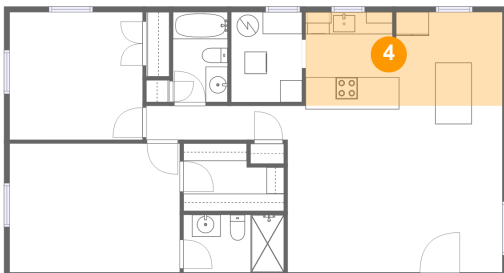

## **2** Floor 1 - W.I.C.

**Dimensions:** 9'1" x 6'2"  
**Area:** 49 sq. ft  
**Counted as living area:** Yes

**Heated:** Yes  
**Finished:** Yes  
**Enclosed:** Yes  
**Contiguous:** Yes  
**Permitted:** Yes  
**Wet space:** No  
**Addition:** No  
**Conversion:** No

**1719 Belleair Forest Drive, Belleair, Pinellas County,  
Florida, United States, 33756, B**

**3 Floor 1 - Primary Bedroom**

**Dimensions:** 15'5" x 11'8"  
**Area:** 180 sq. ft  
**Counted as living area:** Yes

**Heated:** Yes  
**Finished:** Yes  
**Enclosed:** Yes  
**Contiguous:** Yes  
**Permitted:** Yes  
**Wet space:** No  
**Addition:** No  
**Conversion:** No

**4 Floor 1 - Kitchen**

**Dimensions:** 17'10" x 8'6"  
**Area:** 151 sq. ft  
**Counted as living area:** Yes