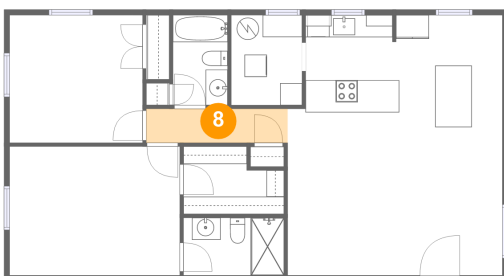

8 Floor 1 - Hall

Dimensions: 12'10" x 3'1"
Area: 39 sq. ft
Counted as living area: Yes

Heated: Yes
Finished: Yes
Enclosed: Yes
Contiguous: Yes
Permitted: Yes
Wet space: No
Addition: No
Conversion: No