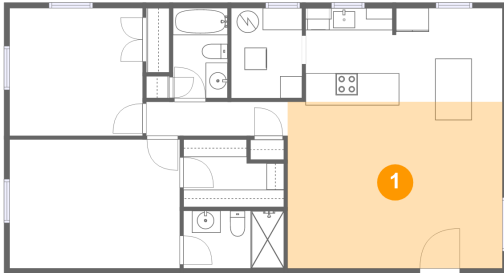

## Room dimensions

Floor 1

Total sqft: 1056 Living area: 1056

#		Dimensions	sqft	Counted as living area
1	Living Room	19'6" x 15'1"	294 sq. ft	Yes
2	W.I.C.	9'1" x 6'2"	49 sq. ft	Yes
3	Primary Bedroom	15'5" x 11'8"	180 sq. ft	Yes
4	Kitchen	17'10" x 8'6"	151 sq. ft	Yes
5	Bath	4'11" x 8'2"	40 sq. ft	Yes
6	Bedroom	12'1" x 11'7"	140 sq. ft	Yes
7	Utility	6'5" x 8'2"	52 sq. ft	Yes
8	Hall	12'10" x 3'1"	39 sq. ft	Yes
9	Bath	9'1" x 5'3"	48 sq. ft	Yes

## **1** Floor 1 - Living Room

**Dimensions:** 19'6" x 15'1"  
**Area:** 294 sq. ft  
**Counted as living area:** Yes

**Heated:** Yes  
**Finished:** Yes  
**Enclosed:** Yes  
**Contiguous:** Yes  
**Permitted:** Yes  
**Wet space:** No  
**Addition:** No  
**Conversion:** No