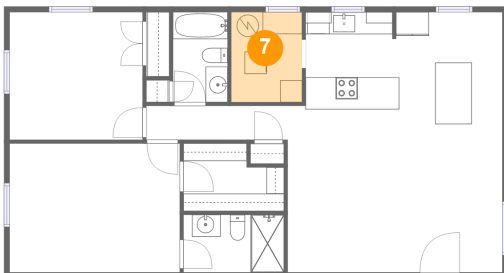

**6 Floor 1 - Bedroom**

**Dimensions: 12'1" x 11'7"**  
**Area: 140 sq. ft**  
**Counted as living area: Yes**

**Heated: Yes**  
**Finished: Yes**  
**Enclosed: Yes**  
**Contiguous: Yes**  
**Permitted: Yes**  
**Wet space: No**  
**Addition: No**  
**Conversion: No**

**7 Floor 1 - Utility**

**Dimensions: 6'5" x 8'2"**  
**Area: 52 sq. ft**  
**Counted as living area: Yes**

**Heated: Yes**  
**Finished: Yes**  
**Enclosed: Yes**  
**Contiguous: Yes**  
**Permitted: Yes**  
**Wet space: No**  
**Addition: No**  
**Conversion: No**