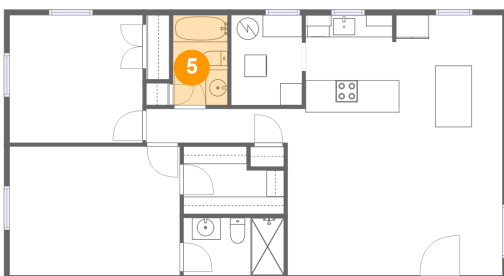

5 Floor 1 - Bath

Dimensions: 4'11" x 8'2"
Area: 40 sq. ft
Counted as living area: Yes

Heated: Yes
Finished: Yes
Enclosed: Yes
Contiguous: Yes
Permitted: Yes
Wet space: Yes
Addition: No
Conversion: No