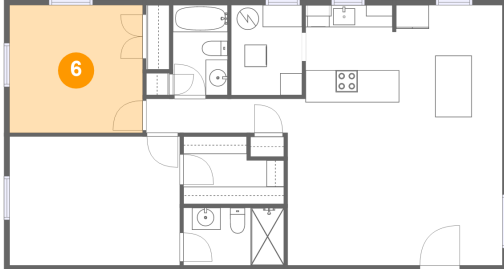

**1719 Belleair Forest Drive, Belleair, Pinellas County,
Florida, United States, 33756, B**

6 Floor 1 - Bedroom

Dimensions: 12'1" x 11'7"
Area: 140 sq. ft
Counted as living area: Yes

Heated: Yes
Finished: Yes
Enclosed: Yes
Contiguous: Yes
Permitted: Yes
Wet space: No
Addition: No
Conversion: No