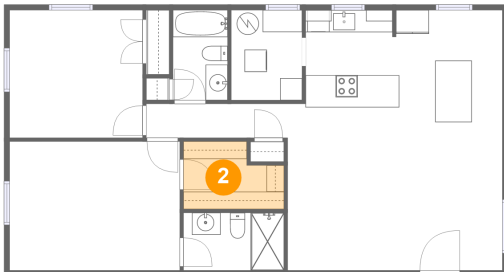

## **1** Floor 1 - Living Room

**Dimensions:** 19'6" x 15'1"  
**Area:** 294 sq. ft  
**Counted as living area:** Yes

**Heated:** Yes  
**Finished:** Yes  
**Enclosed:** Yes  
**Contiguous:** Yes  
**Permitted:** Yes  
**Wet space:** No  
**Addition:** No  
**Conversion:** No

## **2** Floor 1 - W.I.C.

**Dimensions:** 9'1" x 6'2"  
**Area:** 49 sq. ft  
**Counted as living area:** Yes

**Heated:** Yes  
**Finished:** Yes  
**Enclosed:** Yes  
**Contiguous:** Yes  
**Permitted:** Yes  
**Wet space:** No  
**Addition:** No  
**Conversion:** No