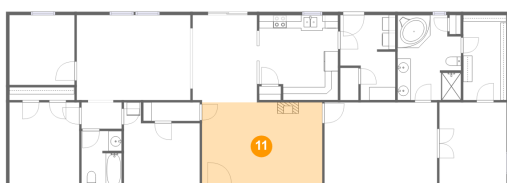

11 Floor 1 - Living Room

Dimensions: 18'2" x 12'9"
Area: 232 sq. ft
Counted as living area: Yes

Heated: Yes
Finished: Yes
Enclosed: Yes
Contiguous: Yes
Permitted: Yes
Wet space: No
Addition: No
Conversion: No