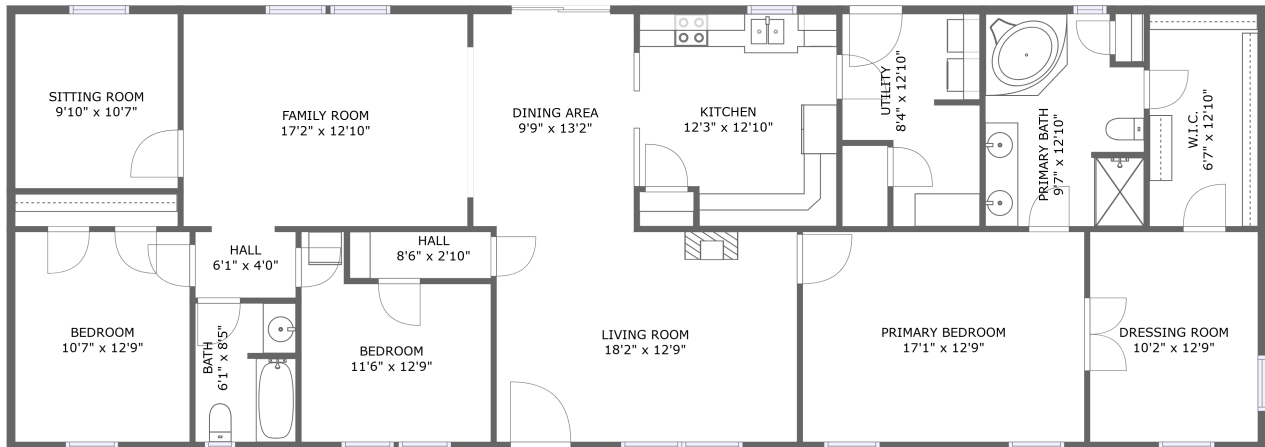

2290 Taylors Road, Boones Mill, Franklin County, Virginia, United States, 24065

FLOOR 1

Property summary

0 Garages

3 Bedrooms

2 Bathrooms

0 Half baths

1 Floors

2,052
Gross living
area sqft

2,052
Total sqft