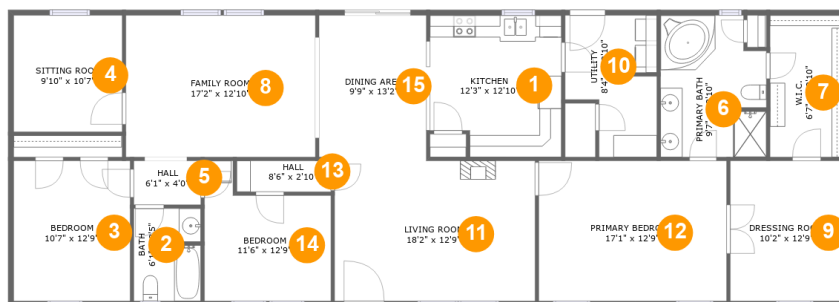

 **2,052**
Gross living
area sqft

 **2,052**
Total sqft

2290 Taylors Road, Boones Mill, Franklin County, Virginia, United States, 24065

Room dimensions

Floor 1

Total sqft: 2052 Living area: 2052

#		Dimensions	sqft	Counted as living area
1	Kitchen	12'3" x 12'10"	147 sq. ft	Yes
2	Bath	6'1" x 8'5"	50 sq. ft	Yes
3	Bedroom	10'7" x 12'9"	135 sq. ft	Yes
4	Living Room	9'10" x 10'7"	104 sq. ft	Yes
5	Hall	6'1" x 4'0"	24 sq. ft	Yes
6	Bath	9'7" x 12'10"	116 sq. ft	Yes
7	Cl	6'7" x 12'10"	84 sq. ft	Yes
8	Living Room	17'2" x 12'10"	221 sq. ft	Yes
9	Dressing Room	10'2" x 12'9"	129 sq. ft	Yes
10	Utility	8'4" x 12'10"	90 sq. ft	Yes
11	Living Room	18'2" x 12'9"	232 sq. ft	Yes

2290 Taylors Road, Boones Mill, Franklin County, Virginia, United States, 24065

12 Floor 1 - Bedroom

Dimensions: 17'1" x 12'9"
Area: 217 sq. ft
Counted as living area: Yes

Heated: Yes
Finished: Yes
Enclosed: Yes
Contiguous: Yes
Permitted: Yes
Wet space: No
Addition: No
Conversion: No

Dimensions: 11'6" x 12'9"
Area: 118 sq. ft
Counted as living area: Yes

Heated: Yes
Finished: Yes
Enclosed: Yes
Contiguous: Yes
Permitted: Yes
Wet space: No
Addition: No
Conversion: No

**2290 Taylors Road, Boones Mill, Franklin County,
Virginia, United States, 24065**

15 Floor 1 - Dining Room

Dimensions: 9'9" x 13'2"
Area: 128 sq. ft
Counted as living area: Yes

Heated: Yes
Finished: Yes
Enclosed: Yes
Contiguous: Yes
Permitted: Yes
Wet space: No
Addition: No
Conversion: No