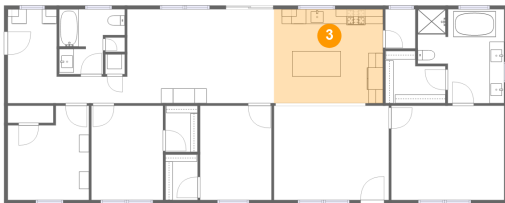

4575 Sebring Road, Sodus, Wayne County, New York, United States, 14551

3 Floor 1 - Kitchen

Dimensions: 14'9" x 12'9"
Area: 188 sq. ft
Counted as living area: Yes

Heated: Yes
Finished: Yes
Enclosed: Yes
Contiguous: Yes
Permitted: Yes
Wet space: No
Addition: No
Conversion: No