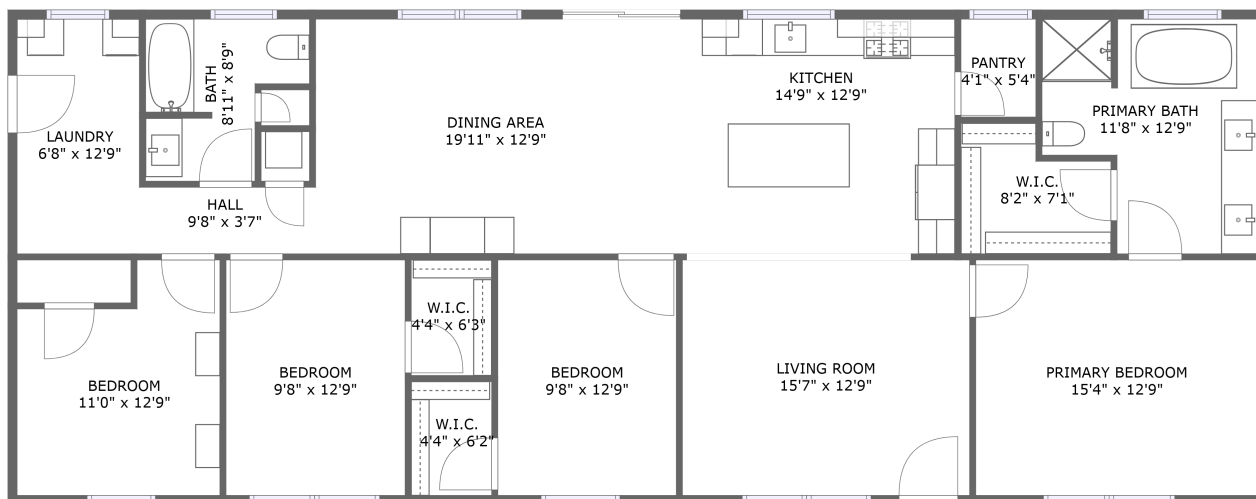

4575 Sebring Road, Sodus, Wayne County, New York, United States, 14551

FLOOR 1

Property summary

0 Garages   **4** Bedrooms   **2** Bathrooms   **0** Half baths

1 Floors

1,825 Gross living area sqft

1,830 Total sqft