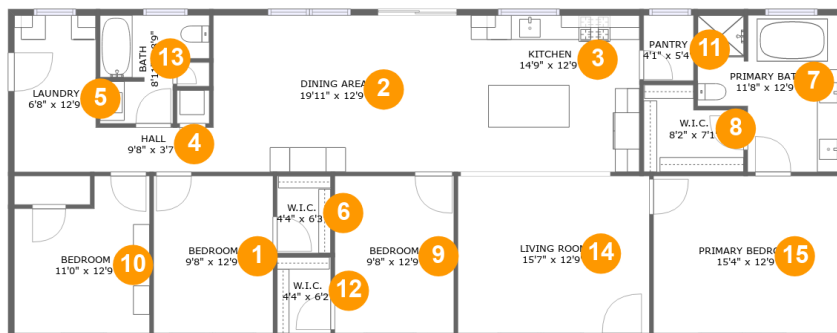

## Property summary

 **0** Garages     **4** Bedrooms     **2** Bathrooms     **0** Half baths

 **1** Floors

 **1,825** Gross living area sqft

 **1,830** Total sqft

## Room dimensions

Floor 1

Total sqft: 1830 Living area: 1825

#		Dimensions	sqft	Counted as living area
1	Bedroom	9'8" x 12'9"	124 sq. ft	Yes
2	Dining Room	19'11" x 12'9"	253 sq. ft	Yes
3	Kitchen	14'9" x 12'9"	188 sq. ft	Yes
4	Hall	9'8" x 3'7"	35 sq. ft	Yes
5	Utility	6'8" x 12'9"	84 sq. ft	Yes
6	Cl	4'4" x 6'3"	27 sq. ft	Yes
7	Bath	11'8" x 12'9"	126 sq. ft	Yes
8	Cl	8'2" x 7'1"	49 sq. ft	Yes
9	Bedroom	9'8" x 12'9"	123 sq. ft	Yes
10	Bedroom	11'0" x 12'9"	123 sq. ft	Yes
11	Pantry	4'1" x 5'4"	22 sq. ft	Yes

## 2 Floor 1 - Dining Room

**Dimensions:** 19'11" x 12'9"  
**Area:** 253 sq. ft  
**Counted as living area:** Yes

**Heated:** Yes  
**Finished:** Yes  
**Enclosed:** Yes  
**Contiguous:** Yes  
**Permitted:** Yes  
**Wet space:** No  
**Addition:** No  
**Conversion:** No

## 14 Floor 1 - Living Room

Dimensions: 15'7" x 12'9"  
Area: 199 sq. ft  
Counted as living area: Yes

Heated: Yes  
Finished: Yes  
Enclosed: Yes  
Contiguous: Yes  
Permitted: Yes  
Wet space: No  
Addition: No  
Conversion: No