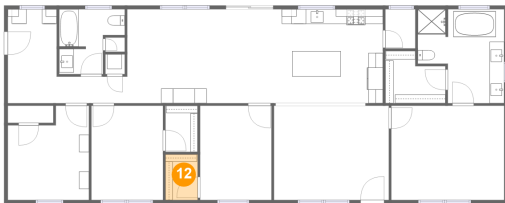

4575 Sebring Road, Sodus, Wayne County, New York, United States, 14551

12 Floor 1 - Cl

Dimensions: 4'4" x 6'2"
Area: 27 sq. ft
Counted as living area: Yes

Heated: Yes
Finished: Yes
Enclosed: Yes
Contiguous: Yes
Permitted: Yes
Wet space: No
Addition: No
Conversion: No