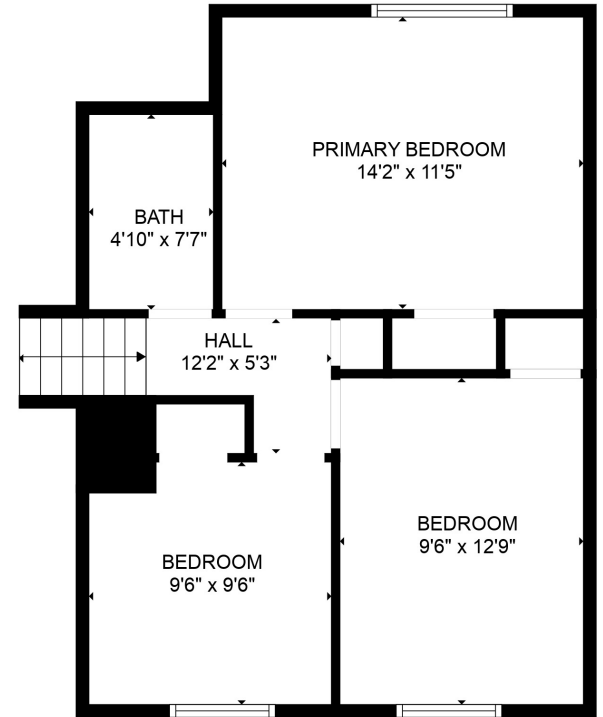

FLOOR 1

FLOOR 2

FLOOR 3

Total scanned area: 1551 sq. ft

Total scanned area: 1551 sq. ft

MEASUREMENTS ARE CALCULATED BY CUBICASA TECHNOLOGY. DEEMED HIGHLY RELIABLE BUT NOT GUARANTEED.

Total scanned area: 1551 sq. ft

MEASUREMENTS ARE CALCULATED BY CUBICASA TECHNOLOGY. DEEMED HIGHLY RELIABLE BUT NOT GUARANTEED.

Total scanned area: 1551 sq. ft

MEASUREMENTS ARE CALCULATED BY CUBICASA TECHNOLOGY. DEEMED HIGHLY RELIABLE BUT NOT GUARANTEED.