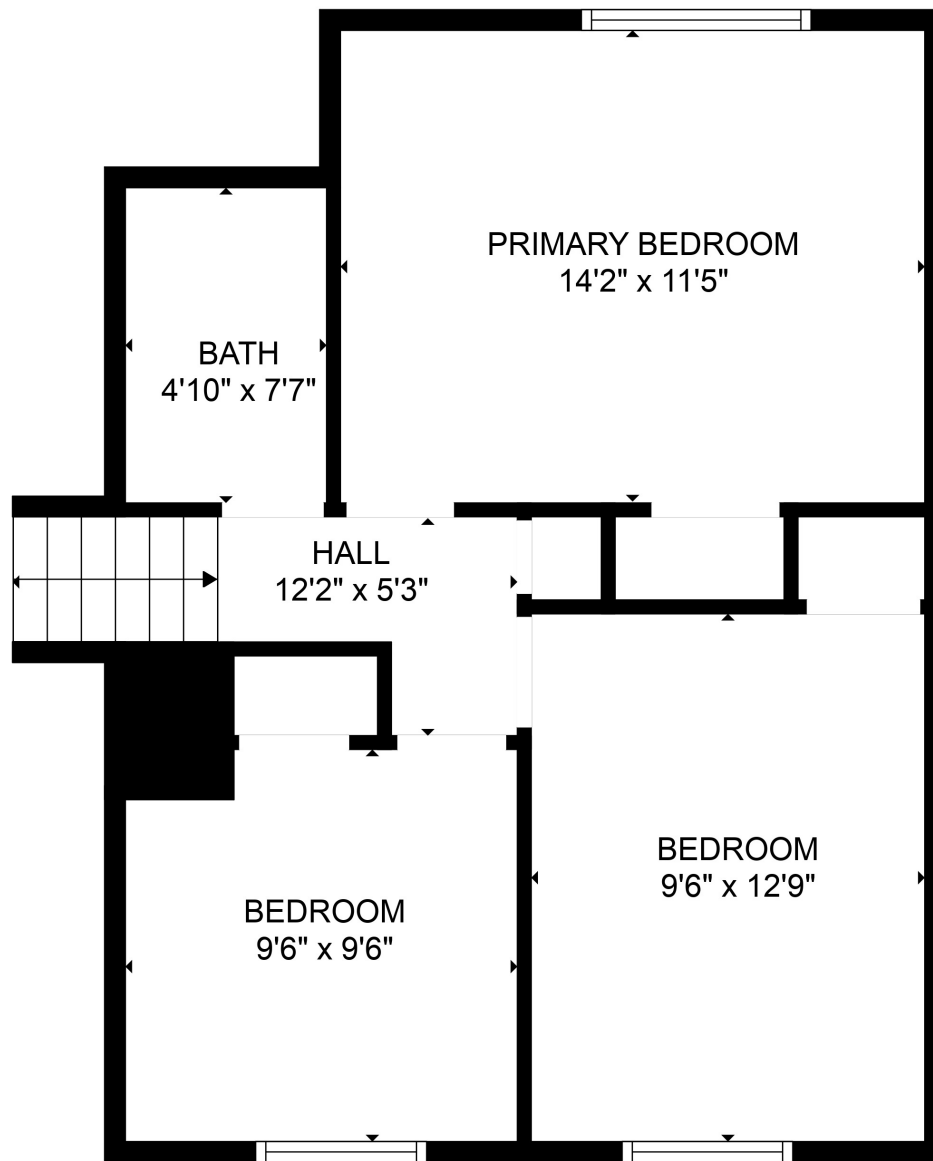

FLOOR 1

FLOOR 2

FLOOR 3

Total scanned area: 1551 sq. ft

Total scanned area: 1551 sq. ft

MEASUREMENTS ARE CALCULATED BY CUBICASA TECHNOLOGY. DEEMED HIGHLY RELIABLE BUT NOT GUARANTEED.

Total scanned area: 1551 sq. ft

MEASUREMENTS ARE CALCULATED BY CUBICASA TECHNOLOGY. DEEMED HIGHLY RELIABLE BUT NOT GUARANTEED.

Total scanned area: 1551 sq. ft

MEASUREMENTS ARE CALCULATED BY CUBICASA TECHNOLOGY. DEEMED HIGHLY RELIABLE BUT NOT GUARANTEED.