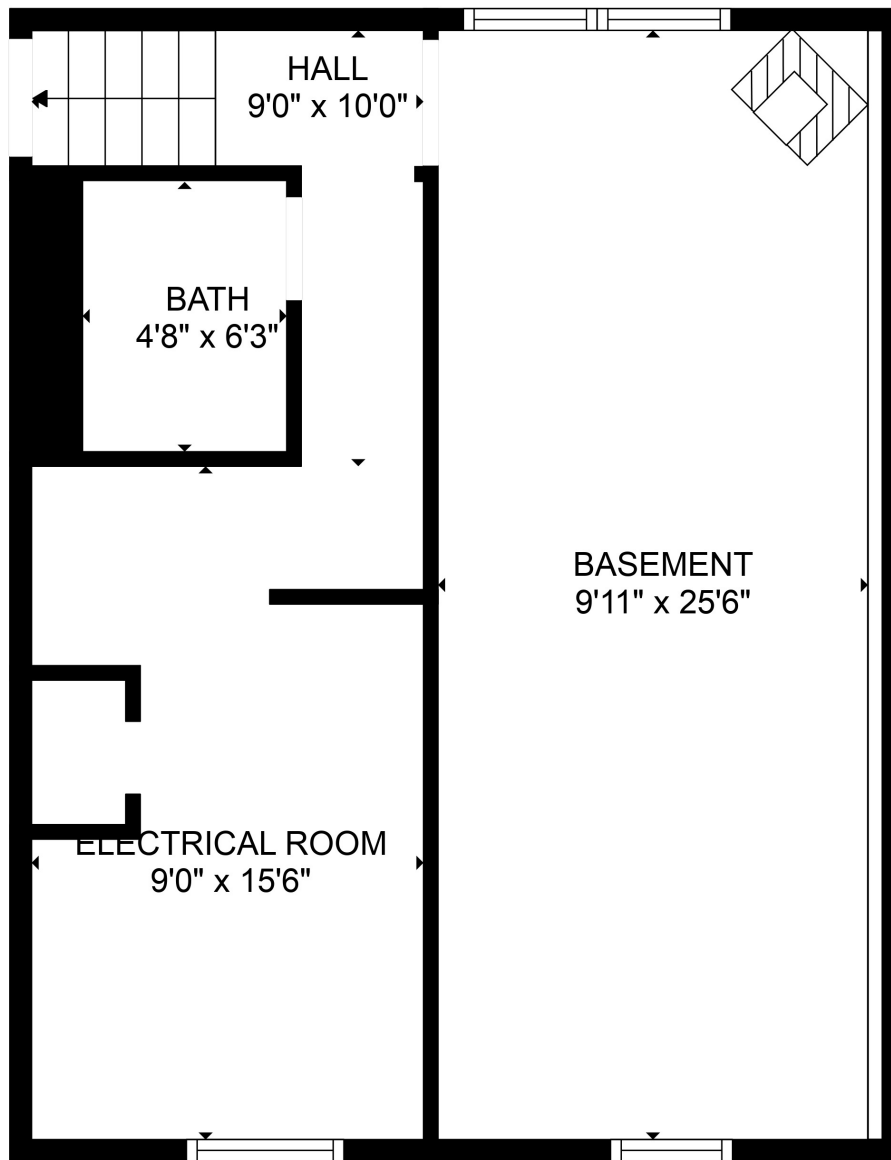

FLOOR 1

FLOOR 2

FLOOR 3

Total scanned area: 1551 sq. ft

Total scanned area: 1551 sq. ft

MEASUREMENTS ARE CALCULATED BY CUBICASA TECHNOLOGY. DEEMED HIGHLY RELIABLE BUT NOT GUARANTEED.

Total scanned area: 1551 sq. ft

MEASUREMENTS ARE CALCULATED BY CUBICASA TECHNOLOGY. DEEMED HIGHLY RELIABLE BUT NOT GUARANTEED.

Total scanned area: 1551 sq. ft

MEASUREMENTS ARE CALCULATED BY CUBICASA TECHNOLOGY. DEEMED HIGHLY RELIABLE BUT NOT GUARANTEED.