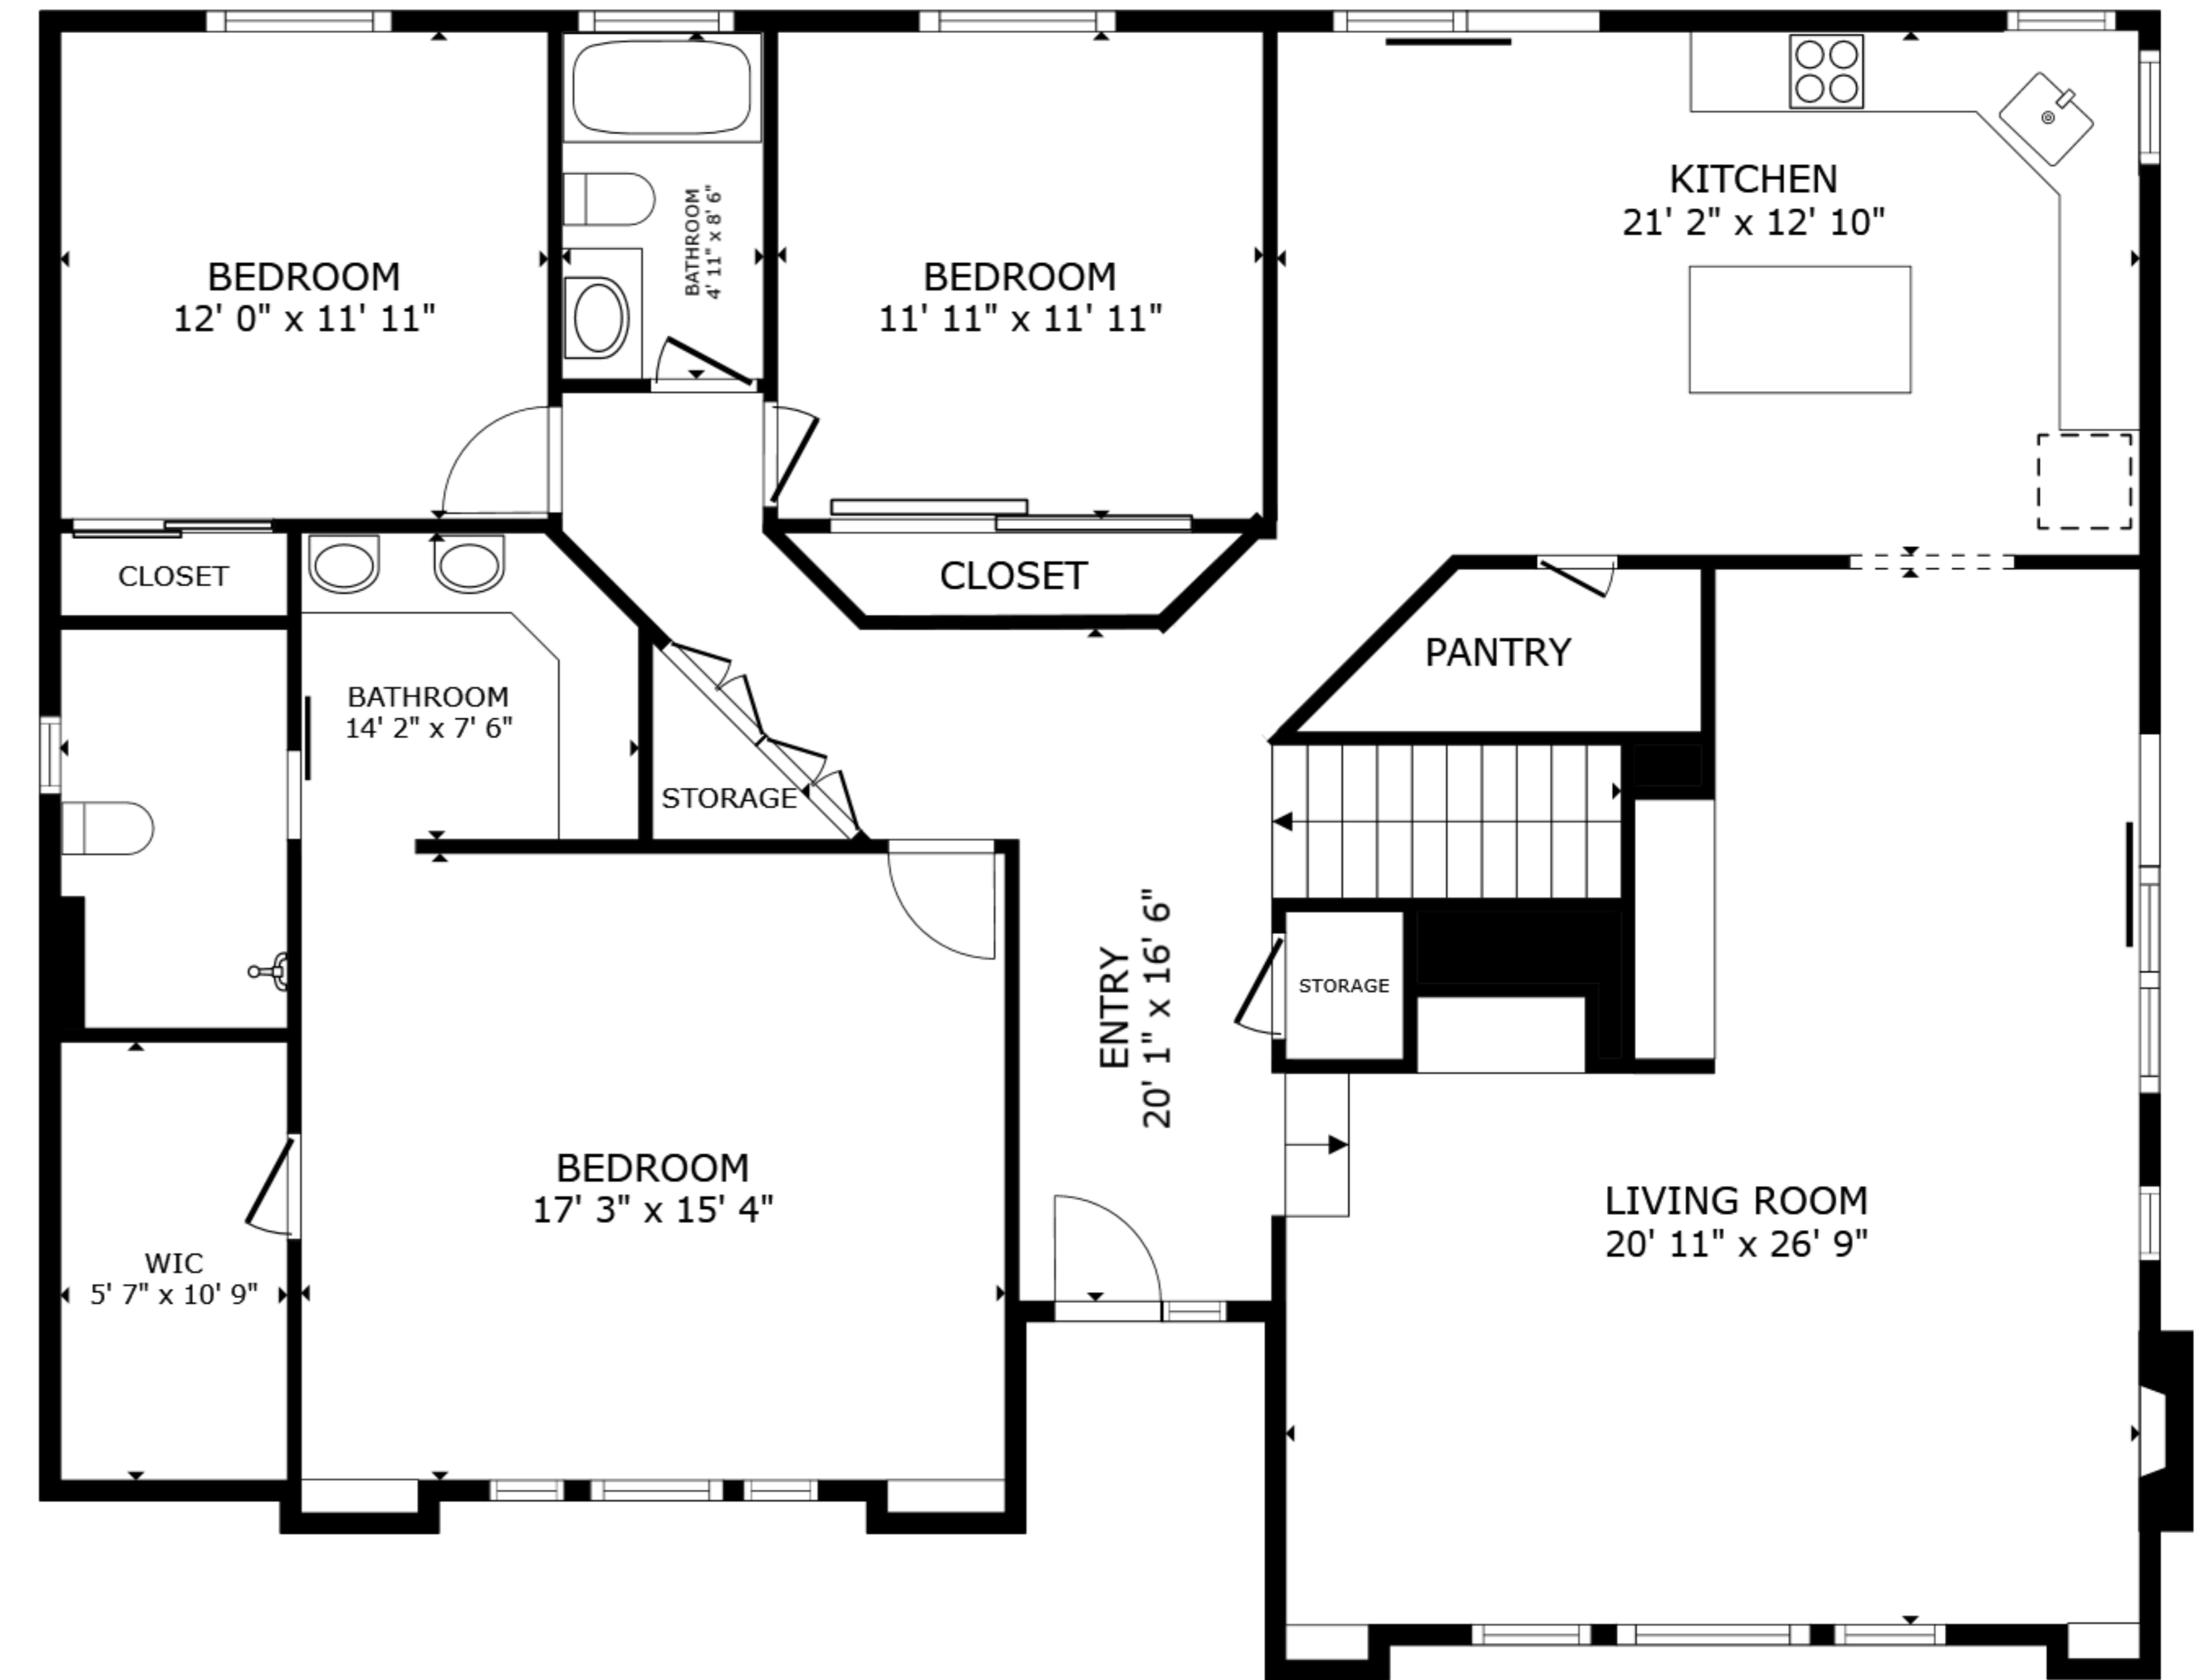

FLOOR 1

FLOOR 2

GROSS INTERNAL AREA
 FLOOR 1 563 sq.ft. FLOOR 2 1,861 sq.ft.
 EXCLUDED AREAS : GARAGE 406 sq.ft.
 TOTAL : 2,425 sq.ft.
 SIZES AND DIMENSIONS ARE APPROXIMATE, ACTUAL MAY VARY.