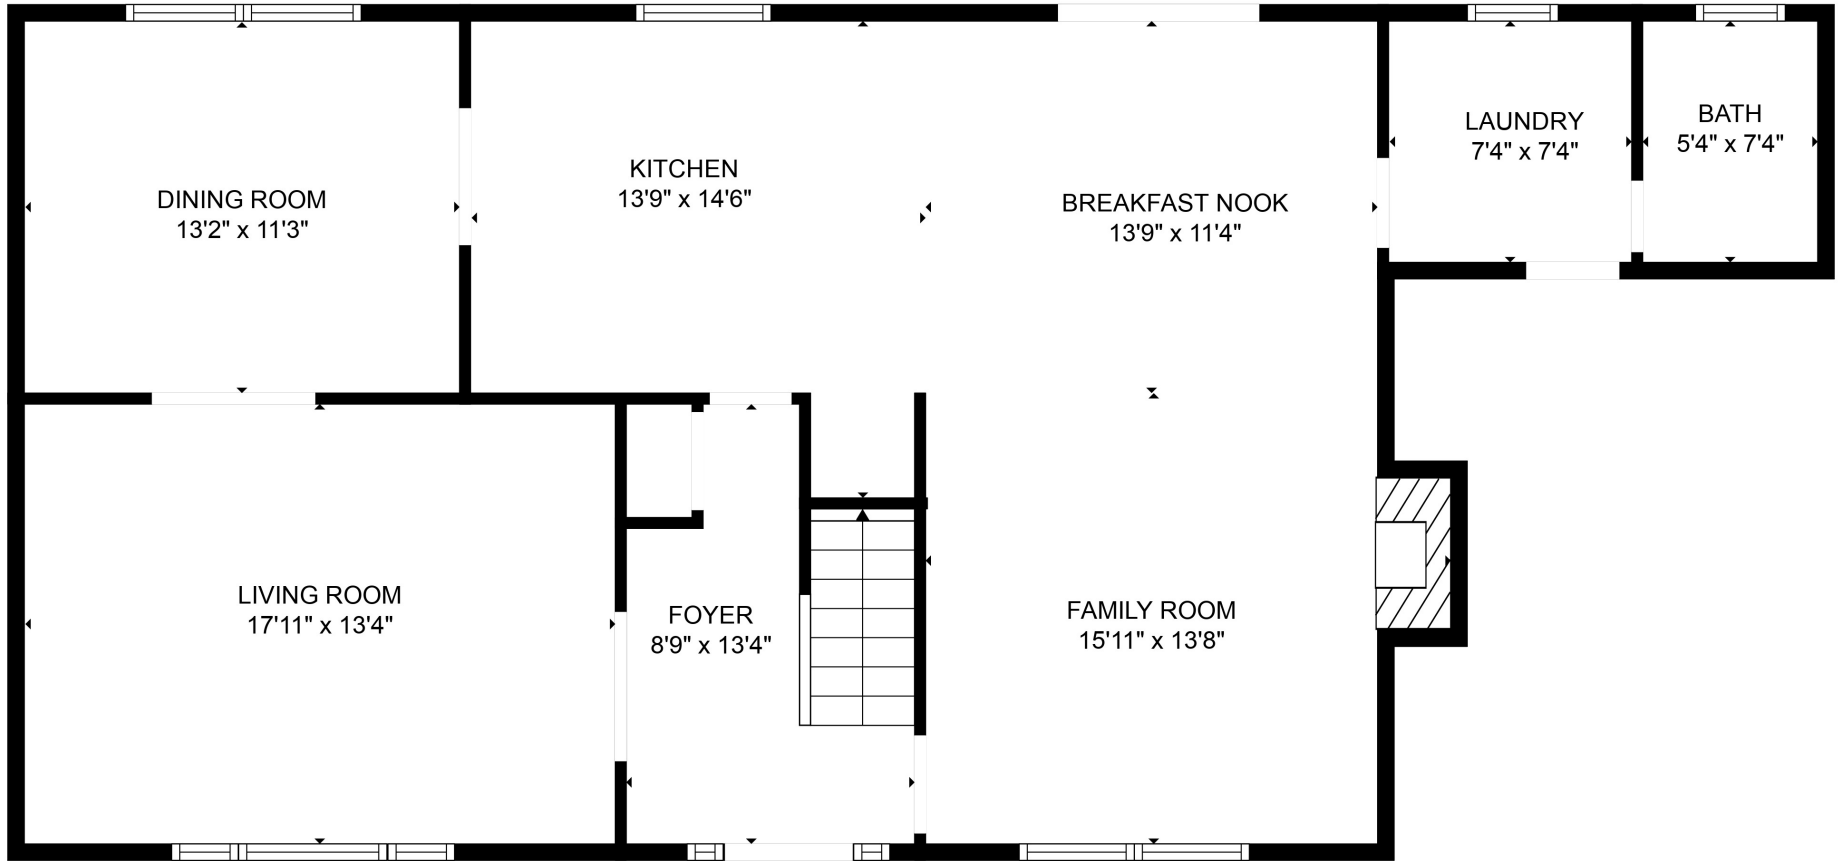

FLOOR 2

FLOOR 1

Total scanned area: 2308 sq. ft

SIZES AND DIMENSIONS ARE APPROXIMATE. ACTUAL MAY VARY.

Total scanned area: 2308 sq. ft

SIZES AND DIMENSIONS ARE APPROXIMATE. ACTUAL MAY VARY.

Total scanned area: 2308 sq. ft

SIZES AND DIMENSIONS ARE APPROXIMATE. ACTUAL MAY VARY.