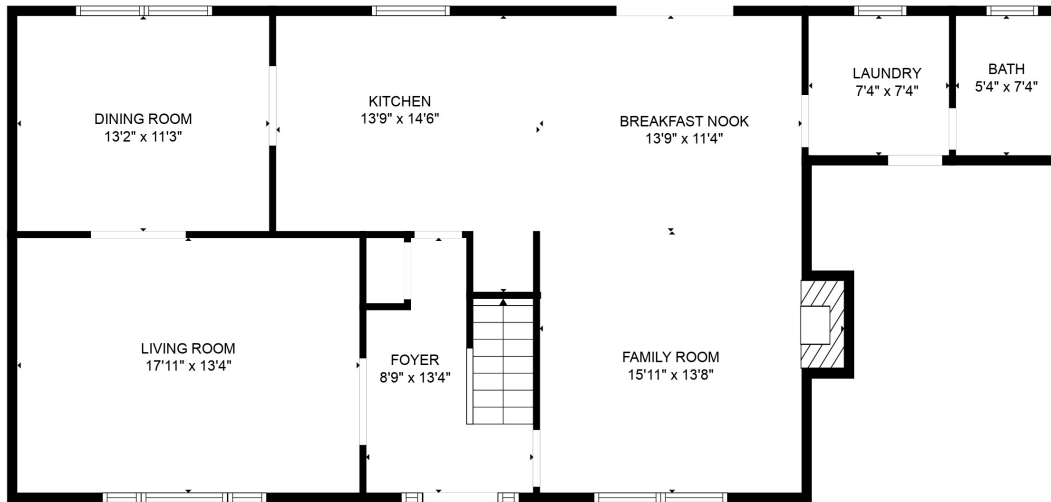

FLOOR 2

FLOOR 1

Total scanned area: 2308 sq. ft

SIZES AND DIMENSIONS ARE APPROXIMATE. ACTUAL MAY VARY.

Total scanned area: 2308 sq. ft

SIZES AND DIMENSIONS ARE APPROXIMATE. ACTUAL MAY VARY.

Total scanned area: 2308 sq. ft

SIZES AND DIMENSIONS ARE APPROXIMATE. ACTUAL MAY VARY.