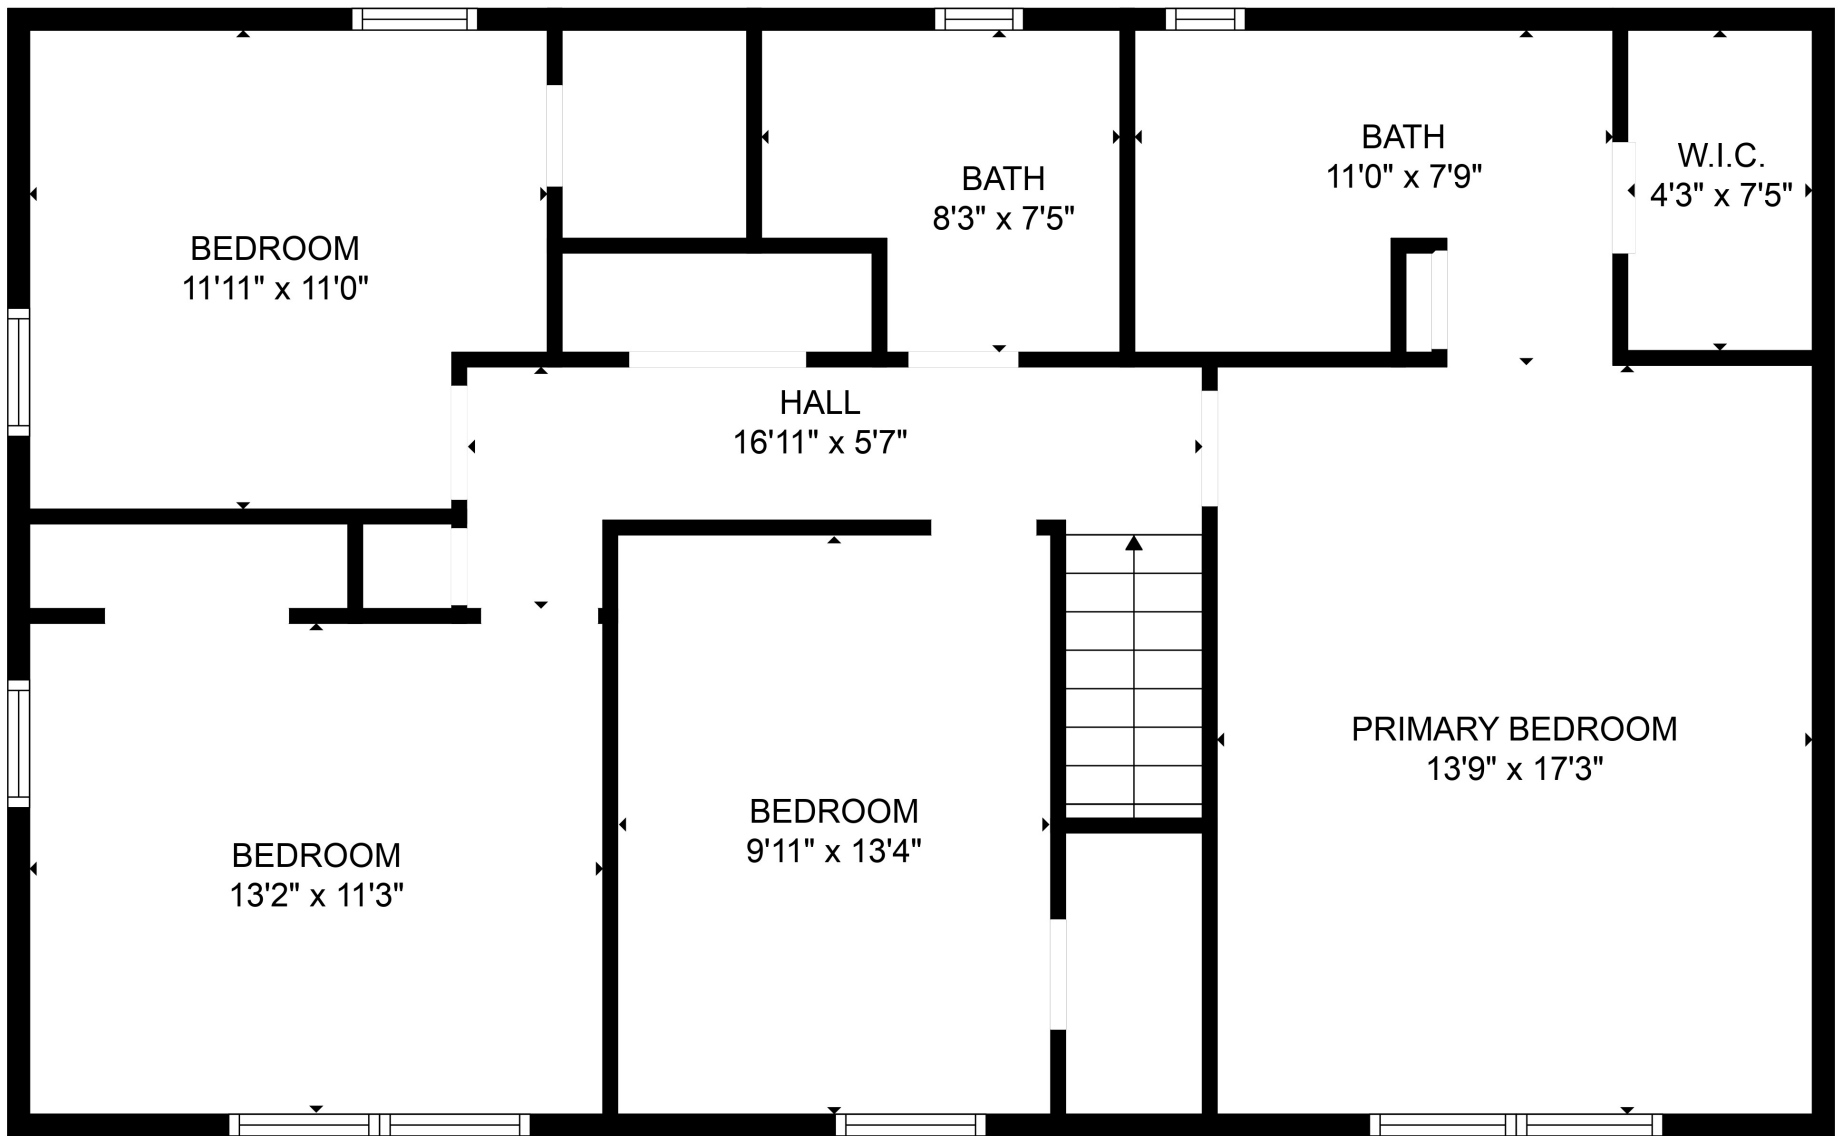

FLOOR 2

FLOOR 1

Total scanned area: 2308 sq. ft

SIZES AND DIMENSIONS ARE APPROXIMATE. ACTUAL MAY VARY.

Total scanned area: 2308 sq. ft

SIZES AND DIMENSIONS ARE APPROXIMATE. ACTUAL MAY VARY.

Total scanned area: 2308 sq. ft

SIZES AND DIMENSIONS ARE APPROXIMATE. ACTUAL MAY VARY.