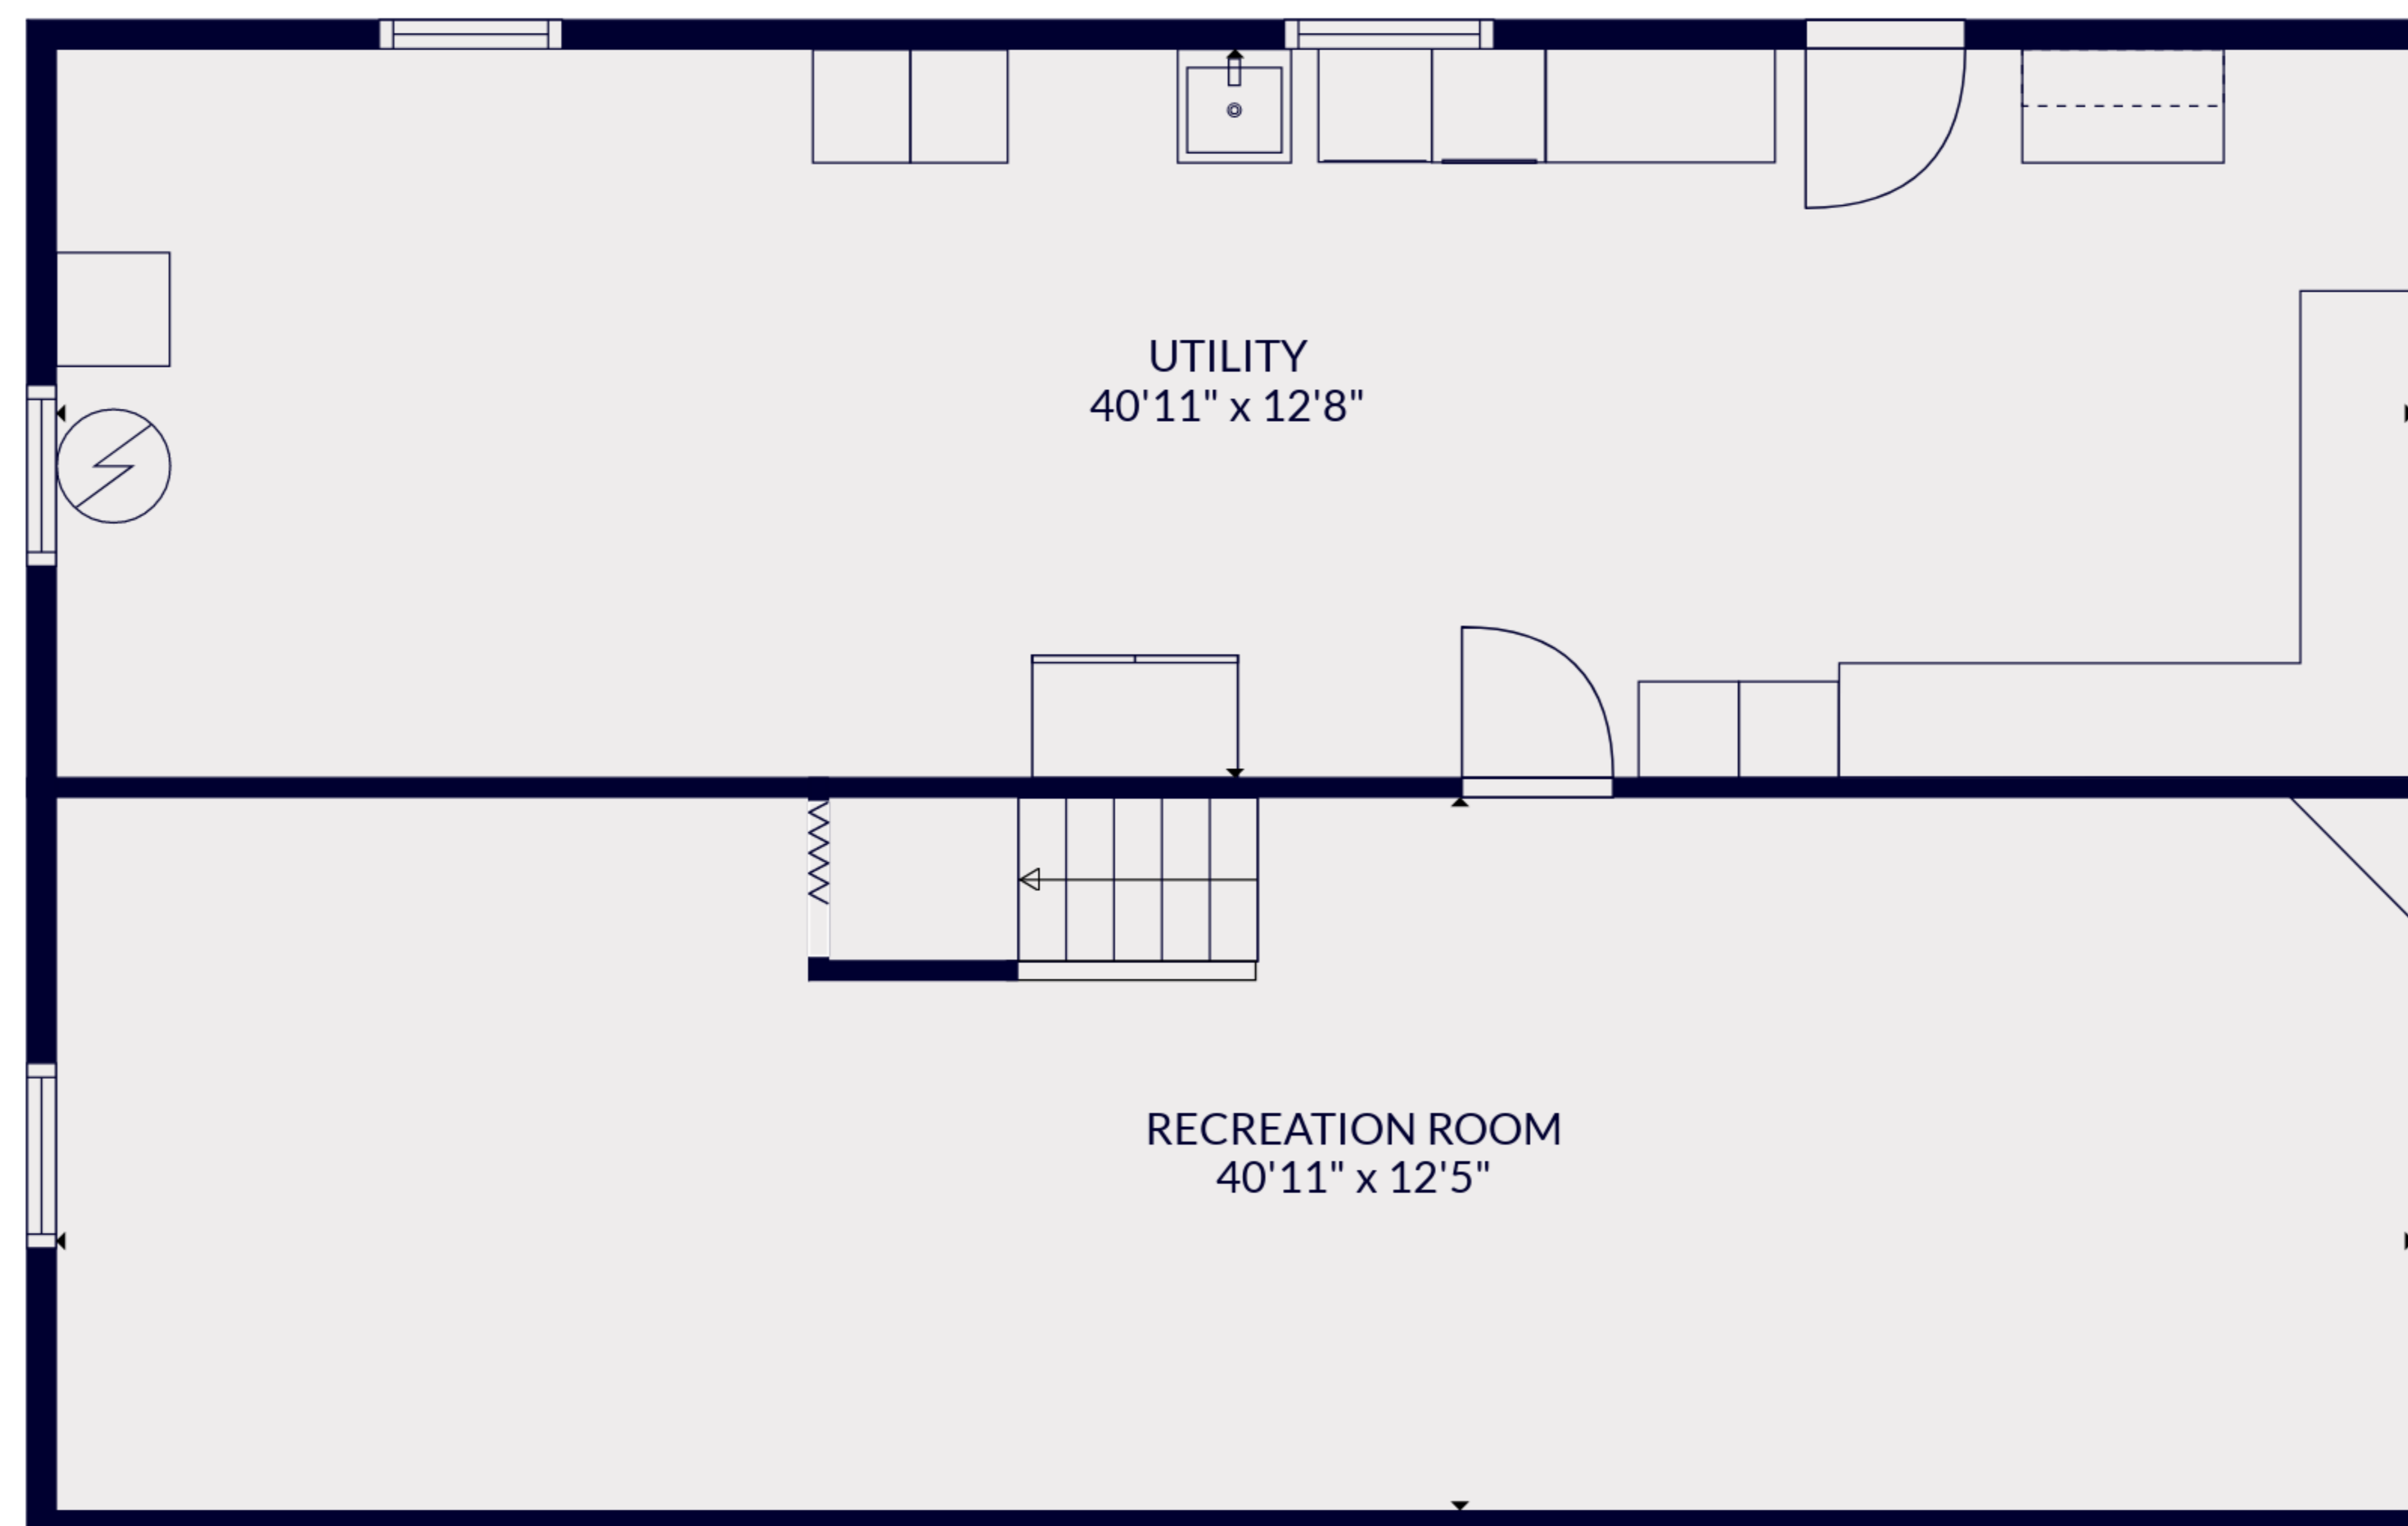

FLOOR 2

FLOOR 1

Total scanned area: 2271 sq. ft

Total scanned area: 2271 sq. ft

Total scanned area: 2271 sq. ft