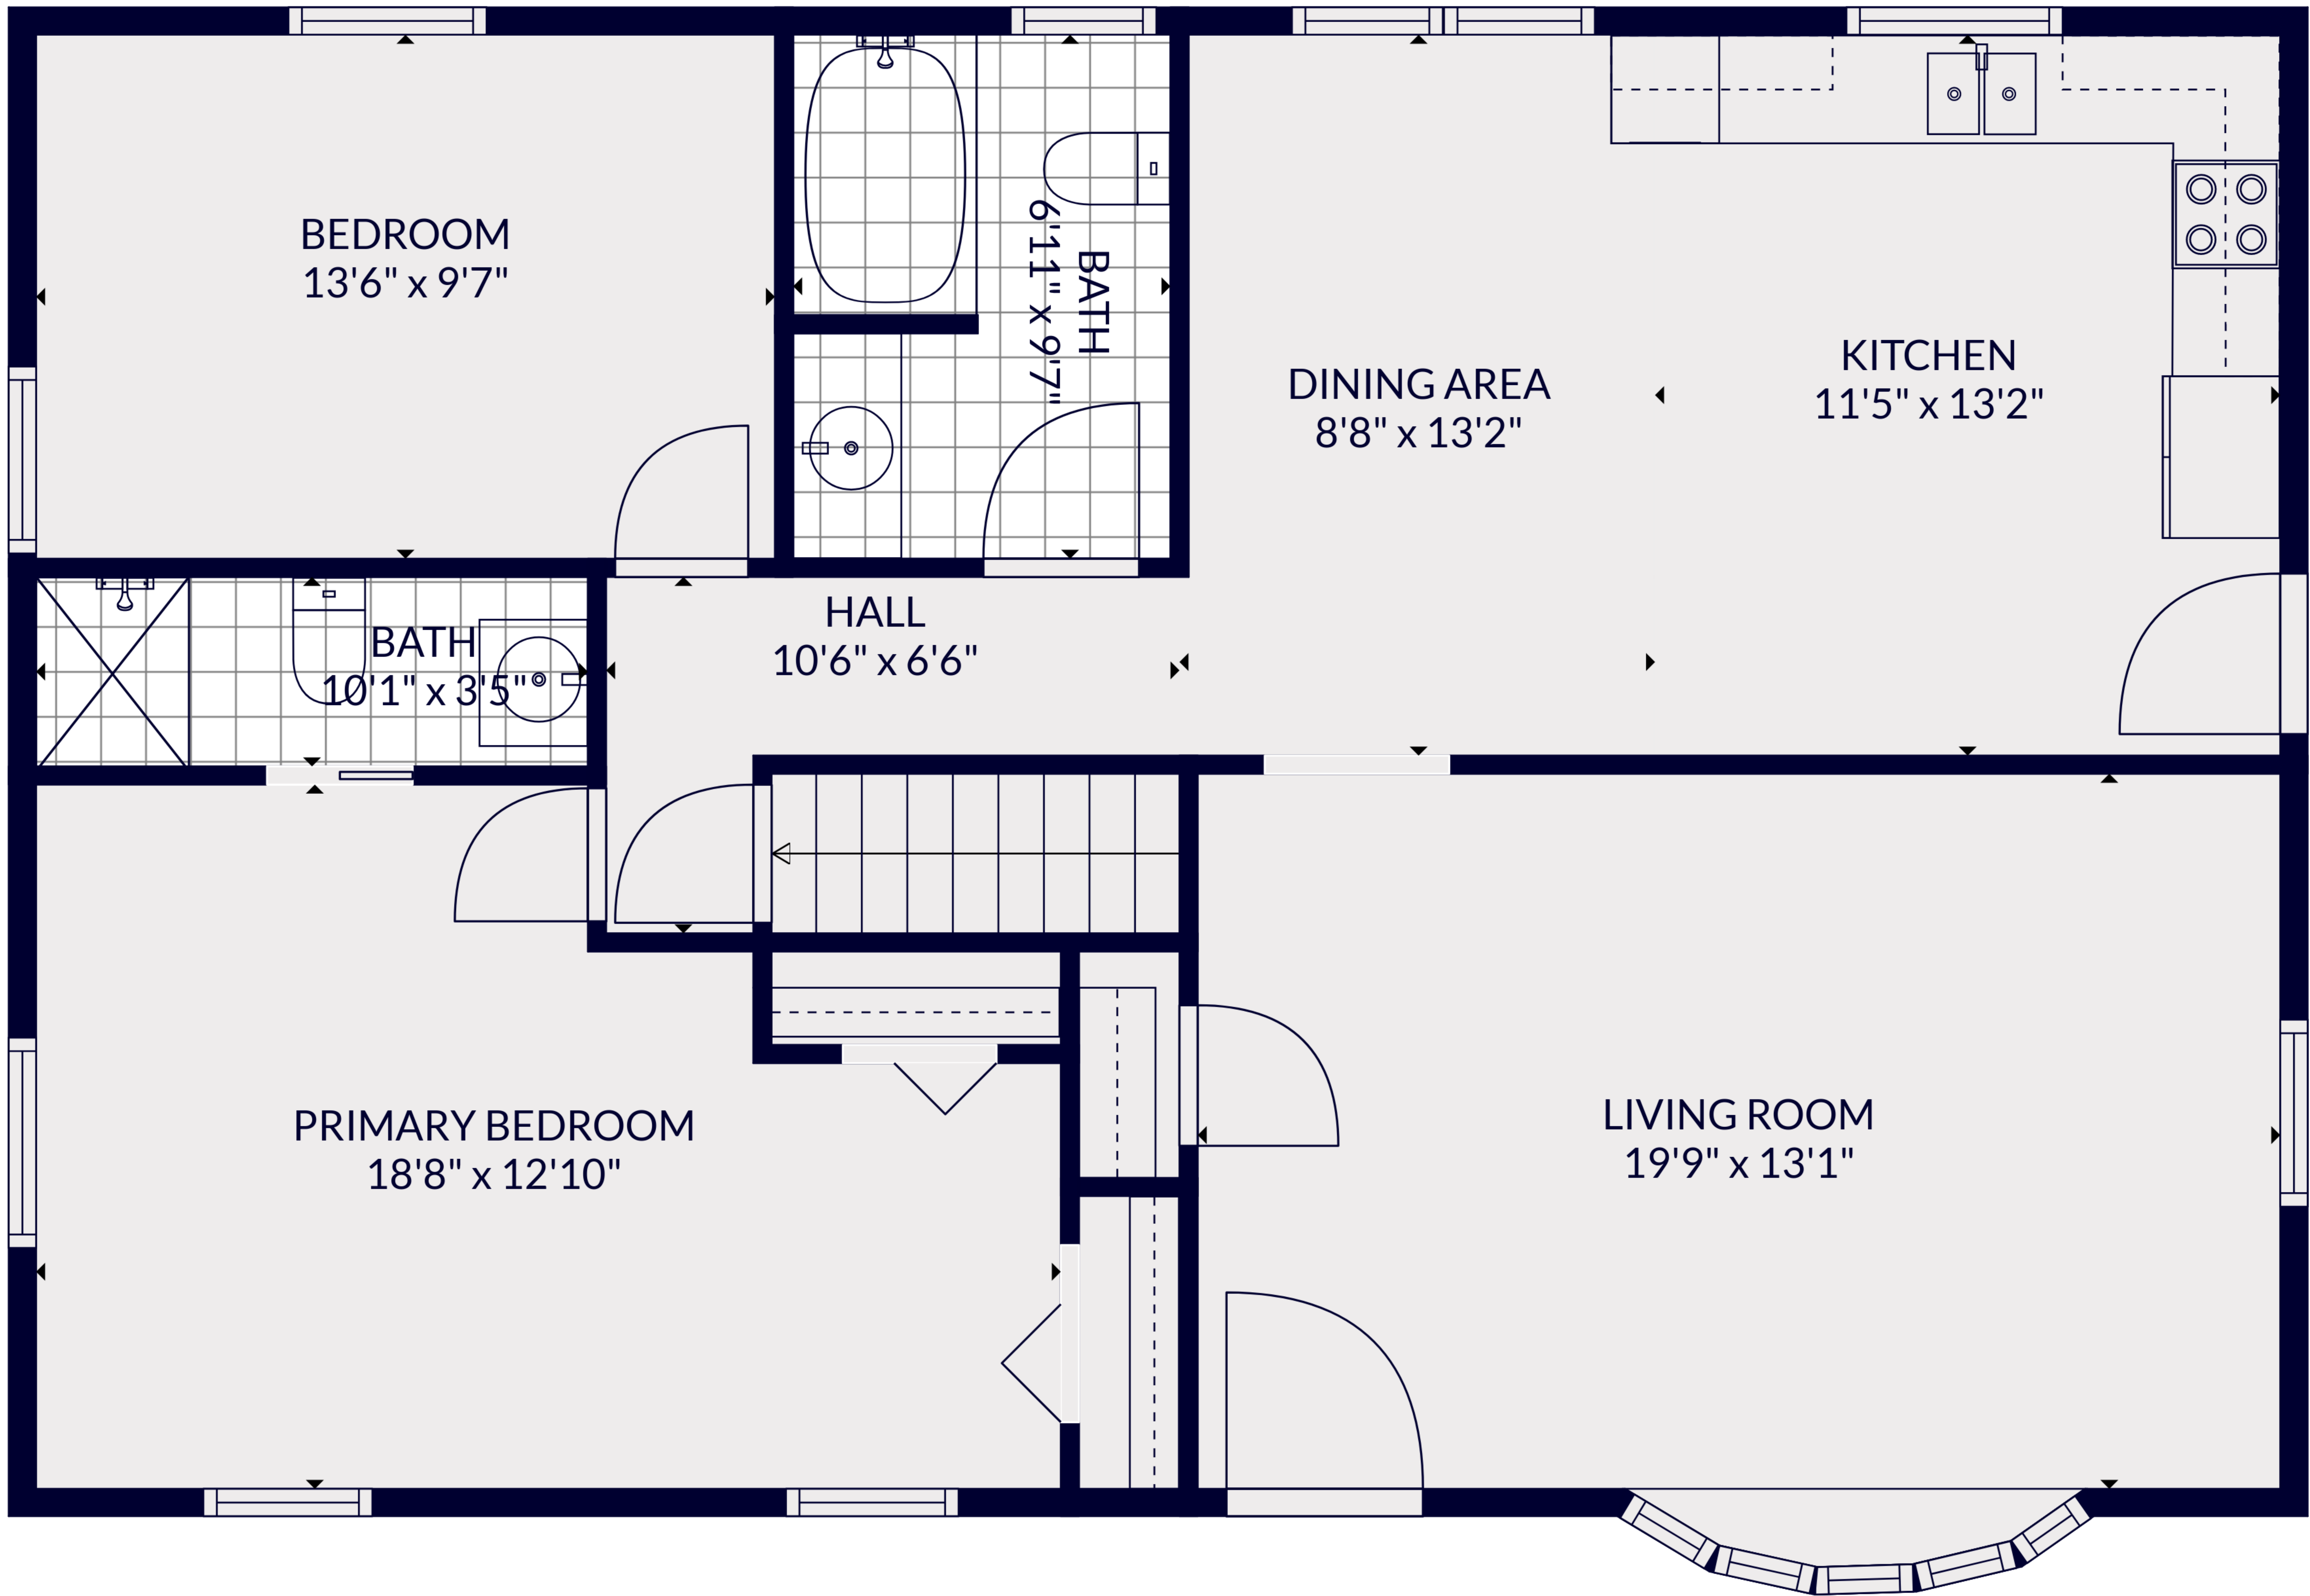

FLOOR 2

FLOOR 1

Total scanned area: 2271 sq. ft

Total scanned area: 2271 sq. ft

Total scanned area: 2271 sq. ft